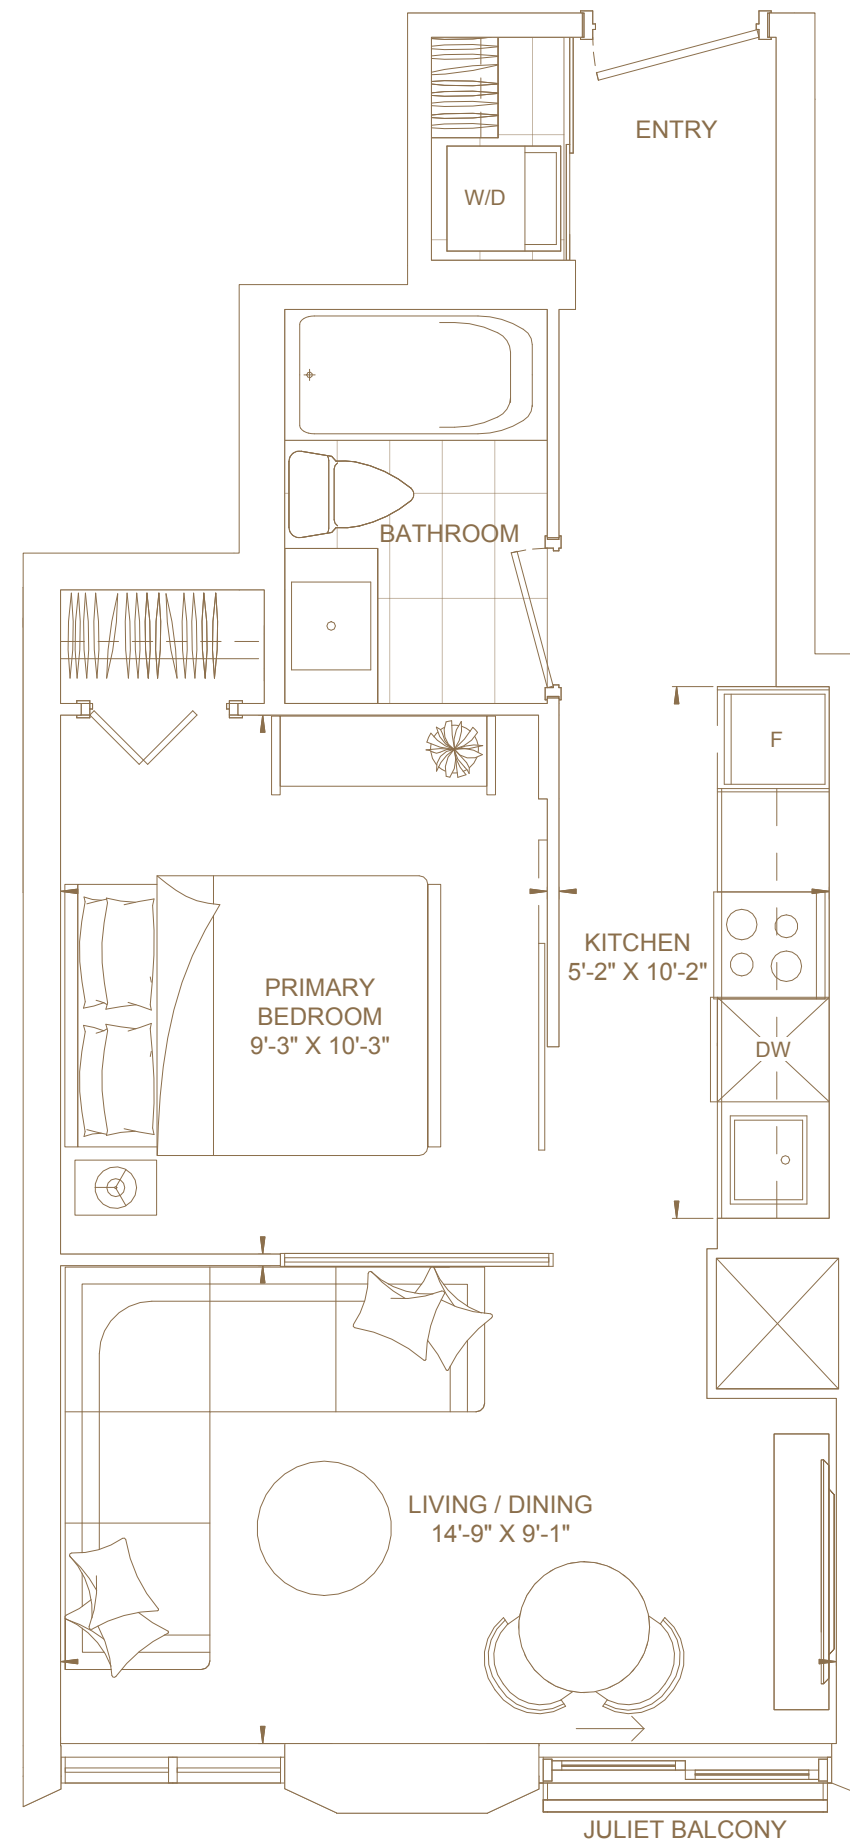

Views

North

FLOORS 16 TO 30

— 101 —
SPADINA
TORONTO

B469

Bedrooms

One

Baths

FLOORS 16 TO 25

— 101 —
SPADINA
TORONTO

B485

Bedrooms

One

Baths

One

Total Living Area

485 ft²

Views

South

FLOORS 23 TO 25

— 101 —
SPADINA
TORONTO

D957

Bedrooms

Two

Baths

Two

Total Living Area

957 ft²

Views

South West

FLOORS 16 TO 39

D713