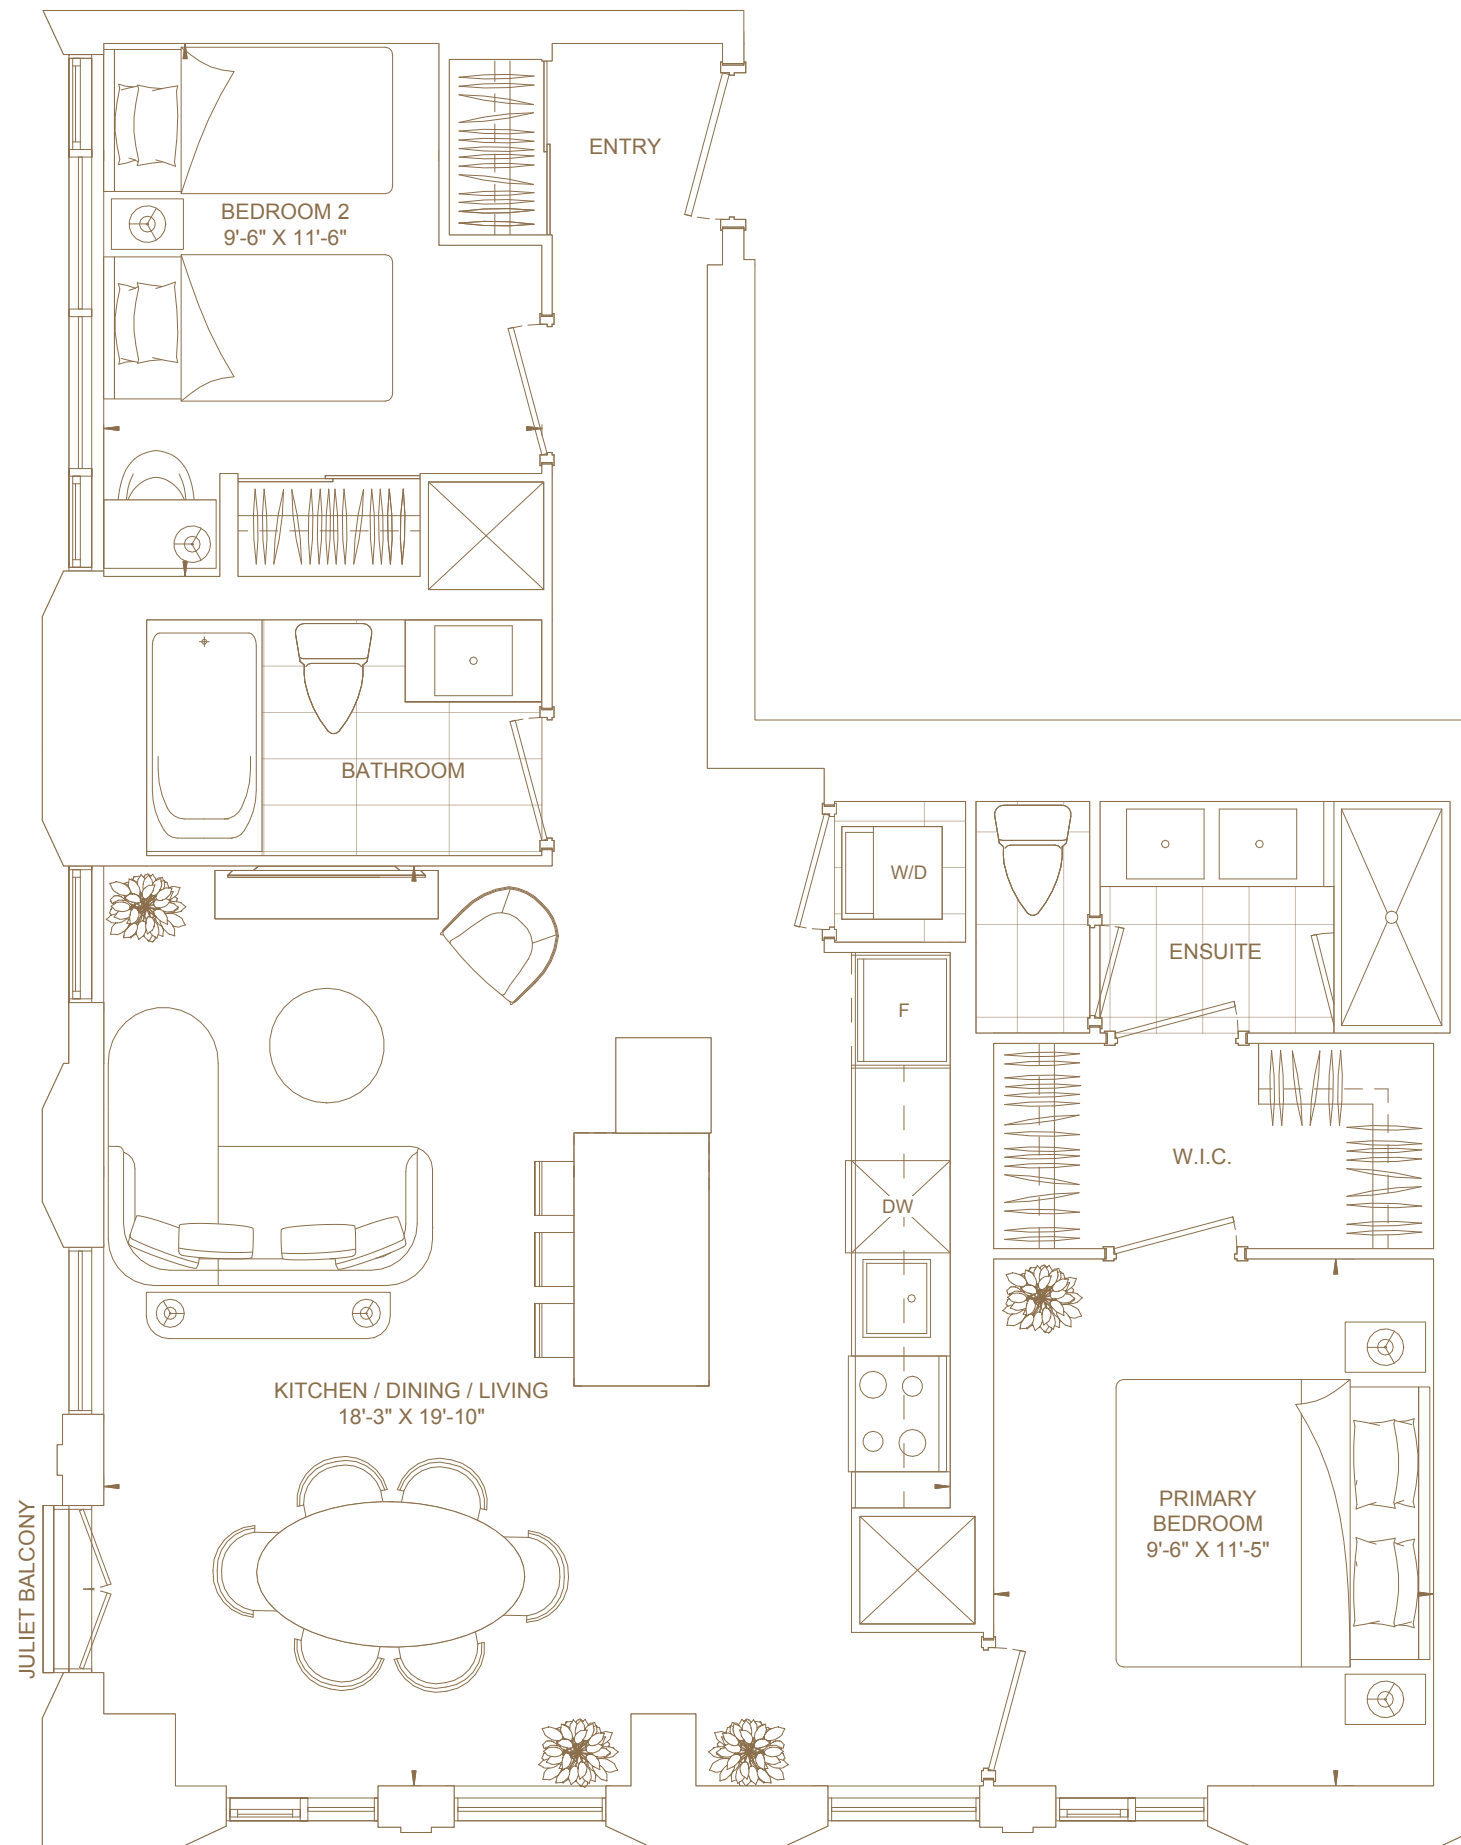

Baths

Two

Total Living Area

957 ft²

Views

South West

FLOORS 16 TO 39

D713

Bedrooms

Two

Baths

Two

Total Living Area

713 ft²

Views

North West

457 ft²

Views

North

FLOORS 16 TO 27