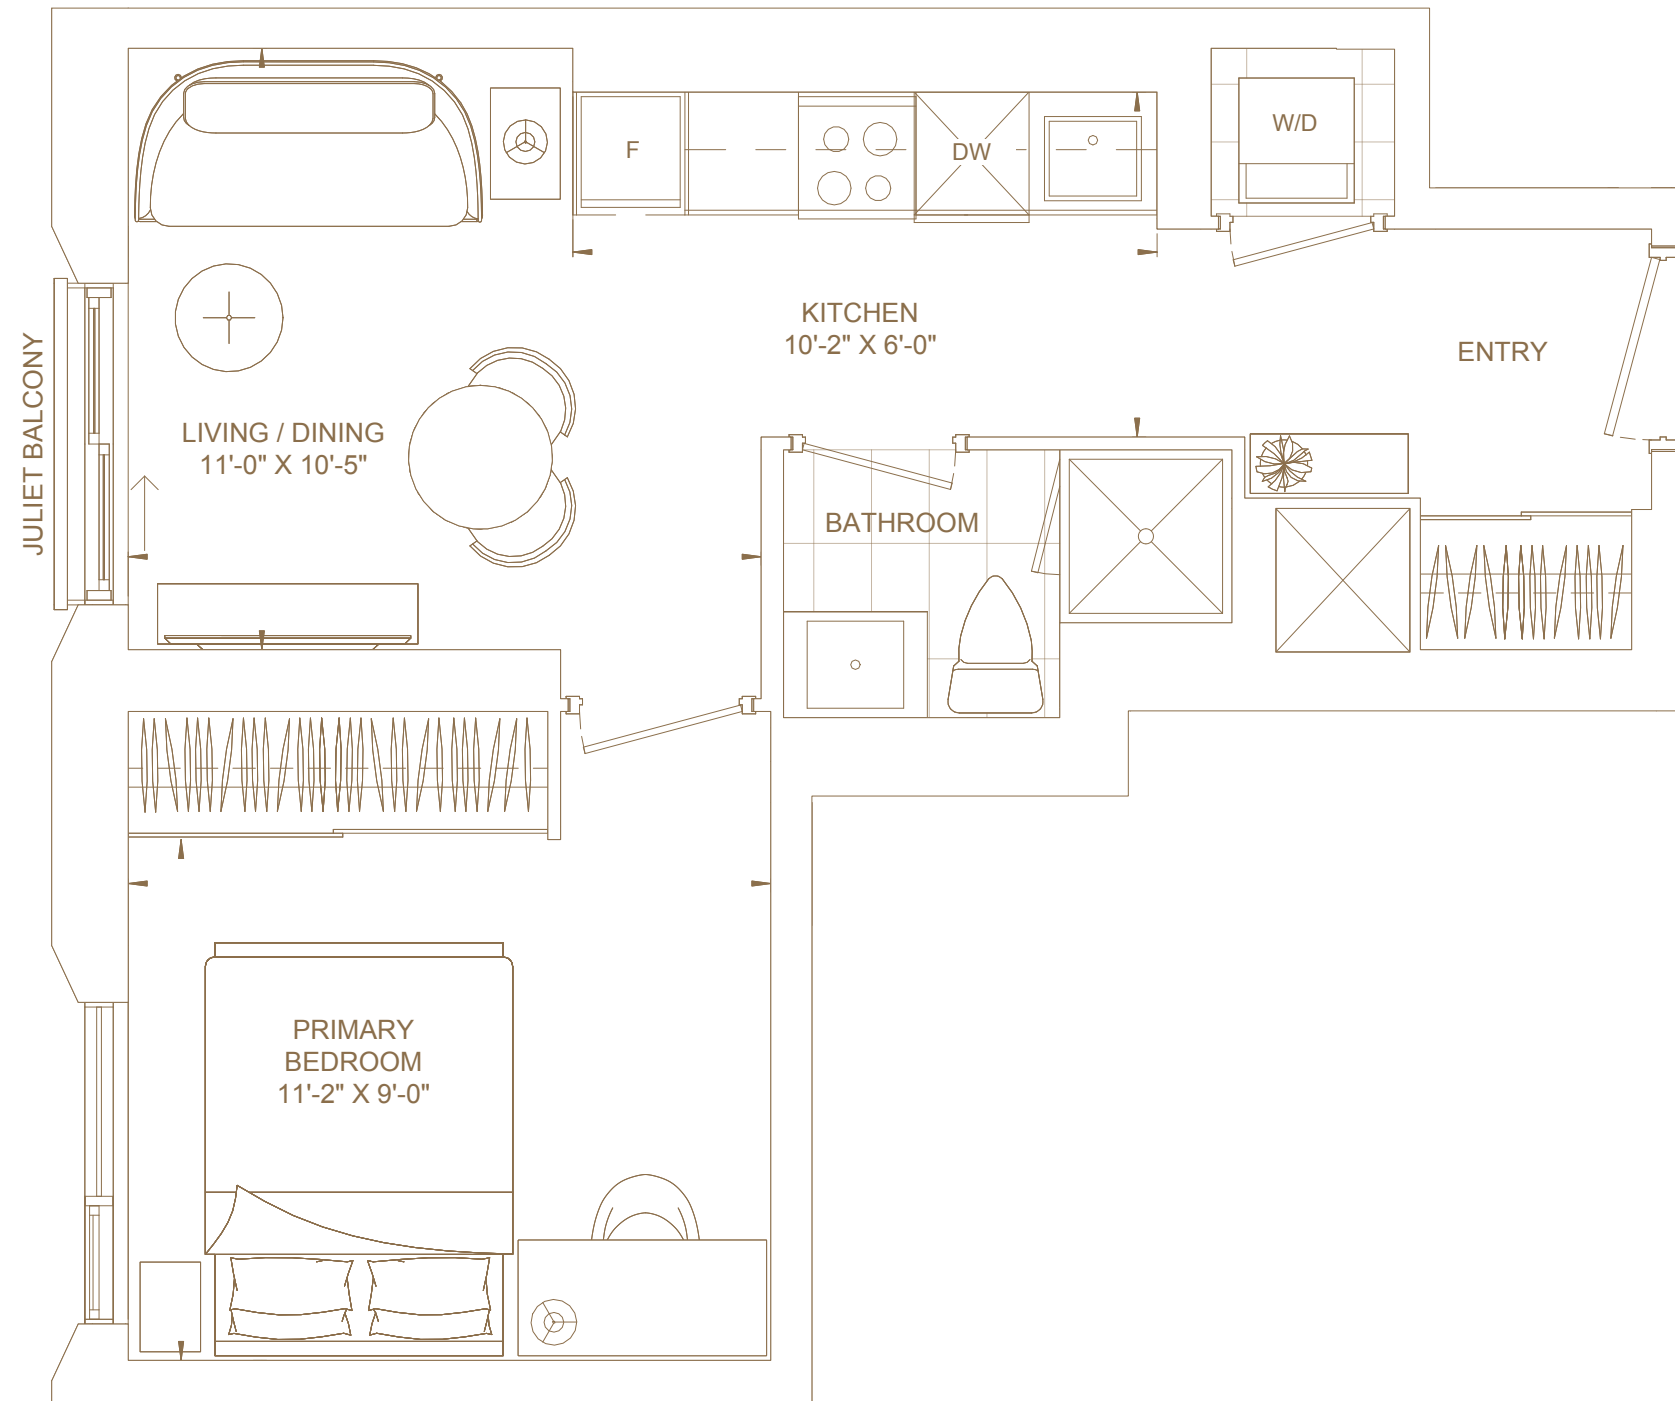

— 101 —
SPADINA
TORONTO

B464

Bedrooms

One

Baths

One

Total Living Area

464 ft²

Views

West

FLOORS 3 TO 8