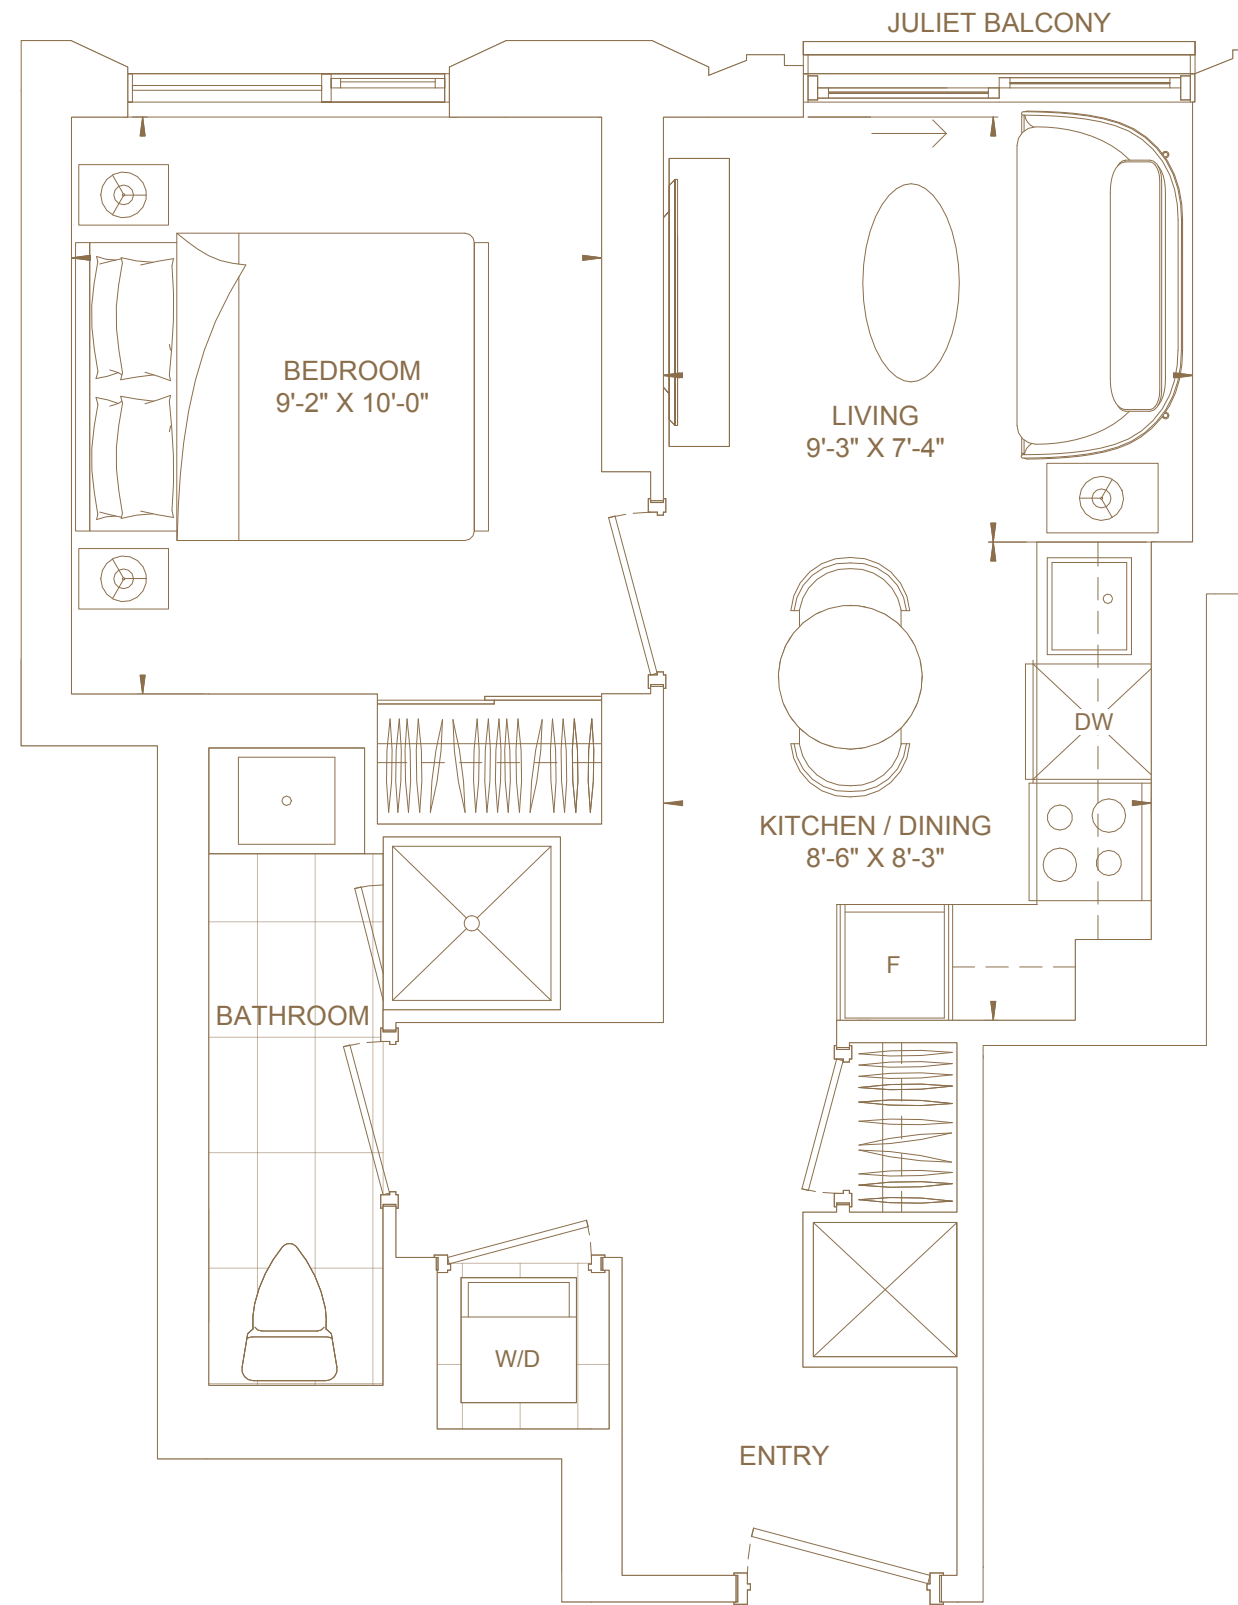

FLOORS 16 TO 30

— 101 —
SPADINA
TORONTO

B457

Bedrooms

One

Baths

One

Total Living Area

457 ft²

Views

North

FLOORS 16 TO 27