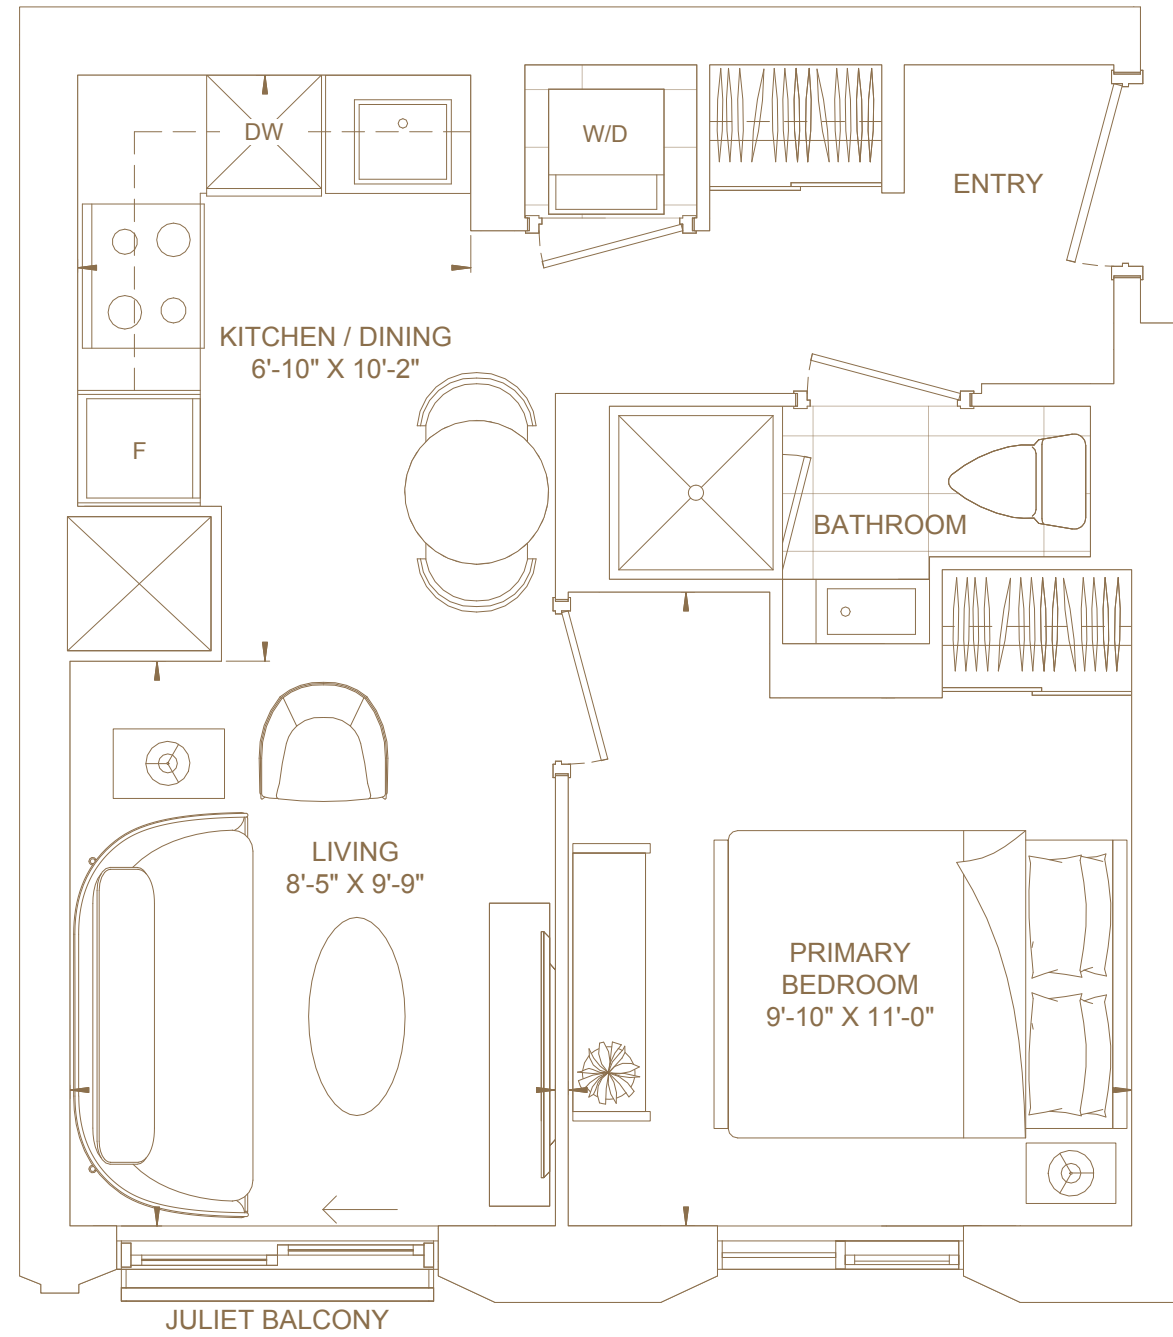

Bedrooms

One

Baths

One

Total Living Area

441ft²

Views

South