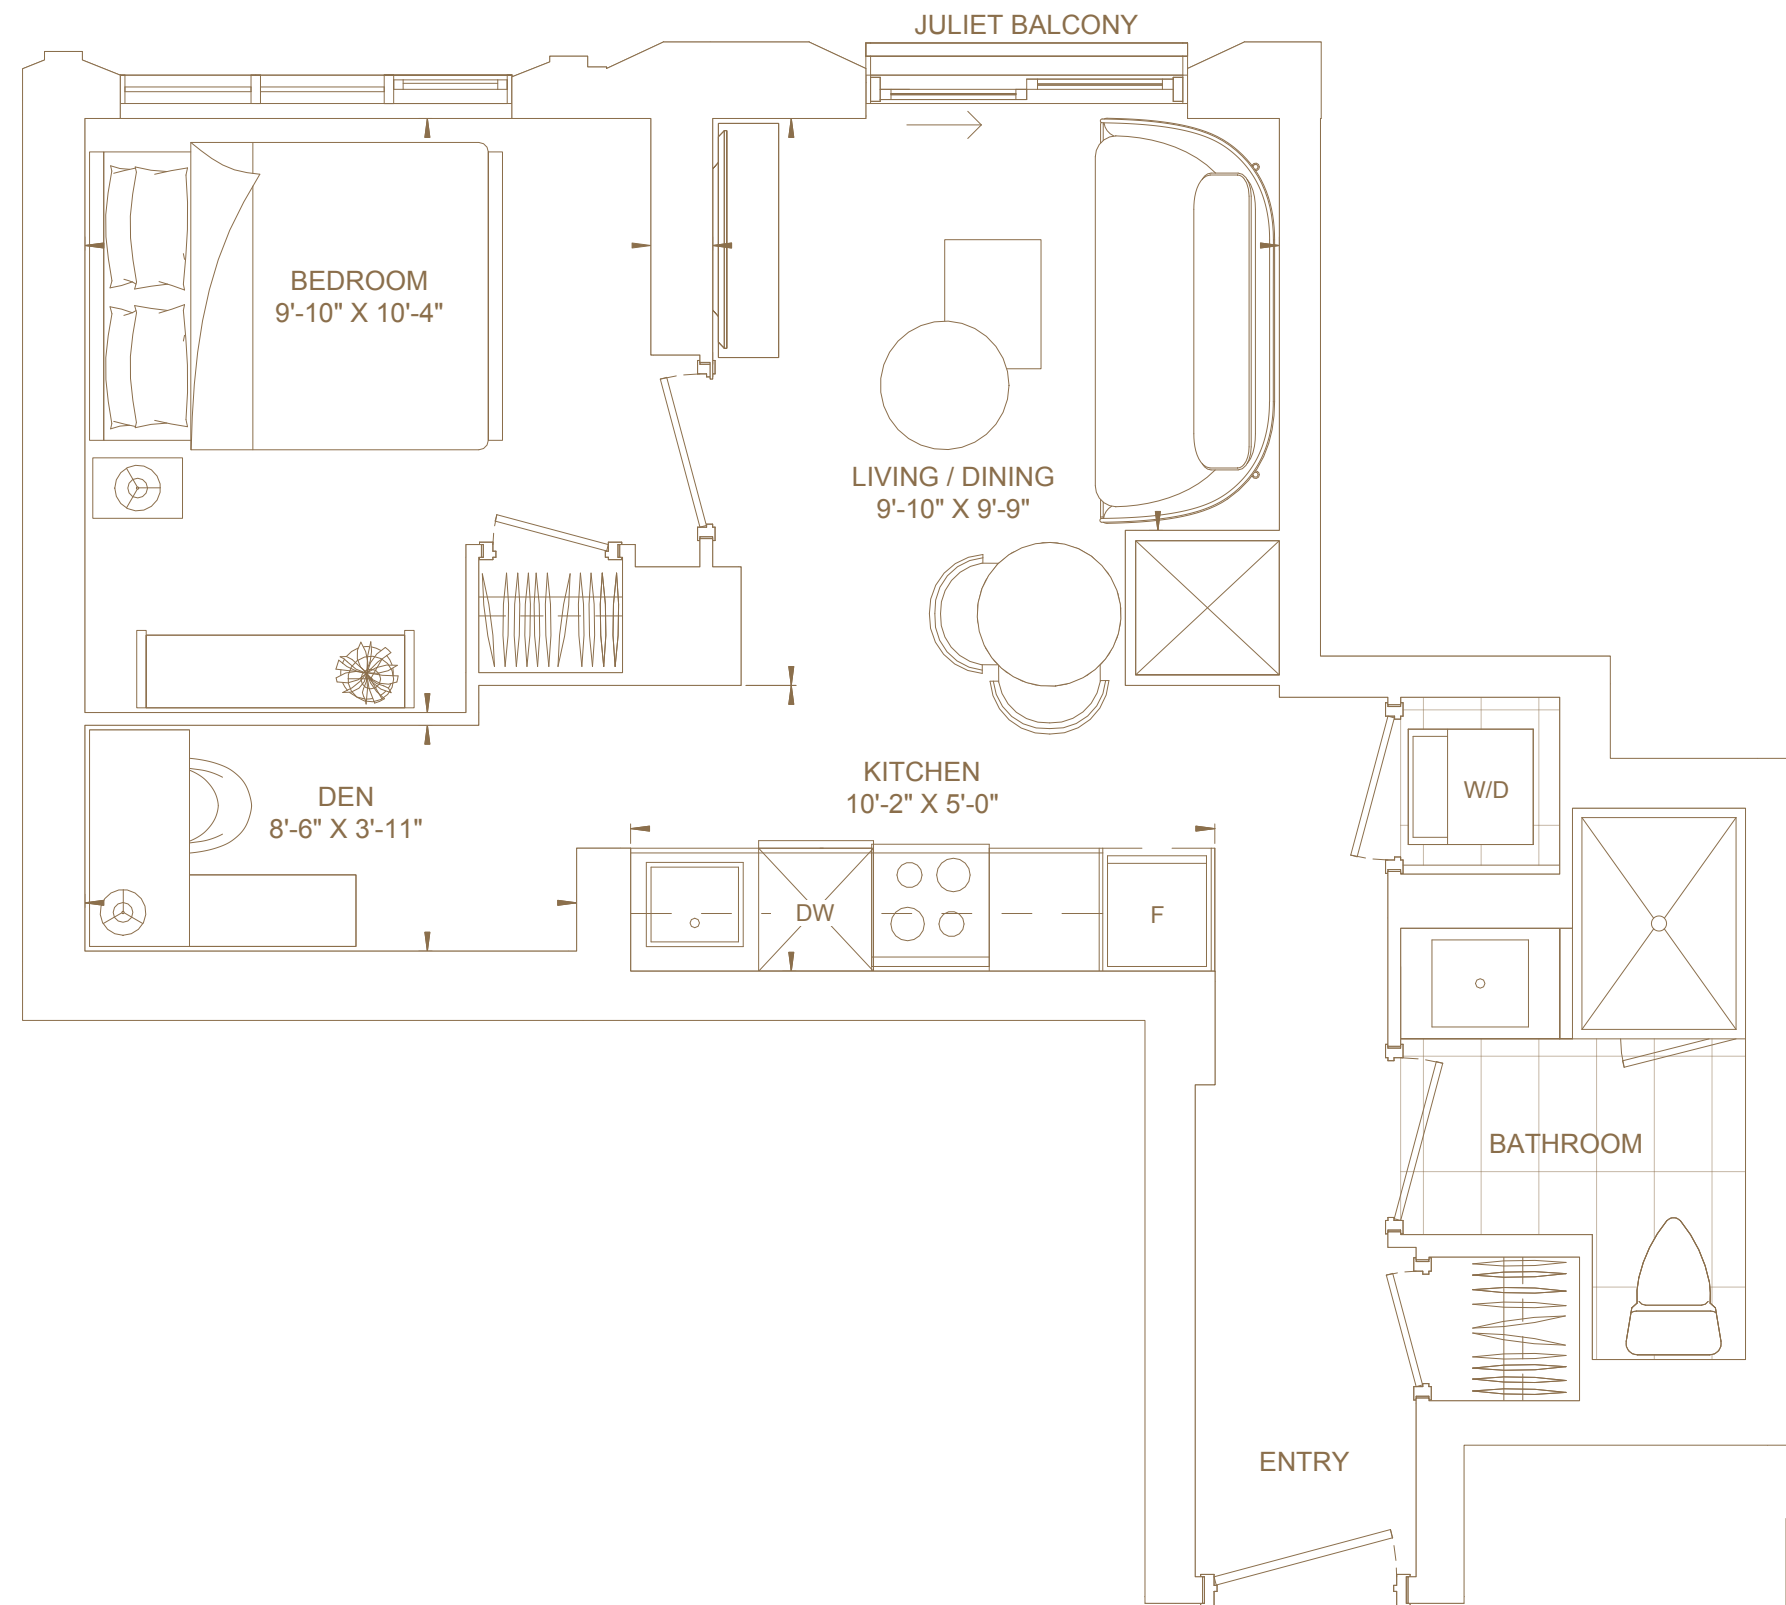

— 101 —
SPADINA
TORONTO

C532

Bedrooms

One

Baths

One

Total Living Area

532 ft²

Views

North

FLOORS 16 TO 30

— 101 —
SPADINA
TORONTO

B469

Bedrooms

One

Baths

One

Total Living Area

469 ft²

Views

North West

FLOORS 16 TO 30

— 101 —
SPADINA
TORONTO

E981