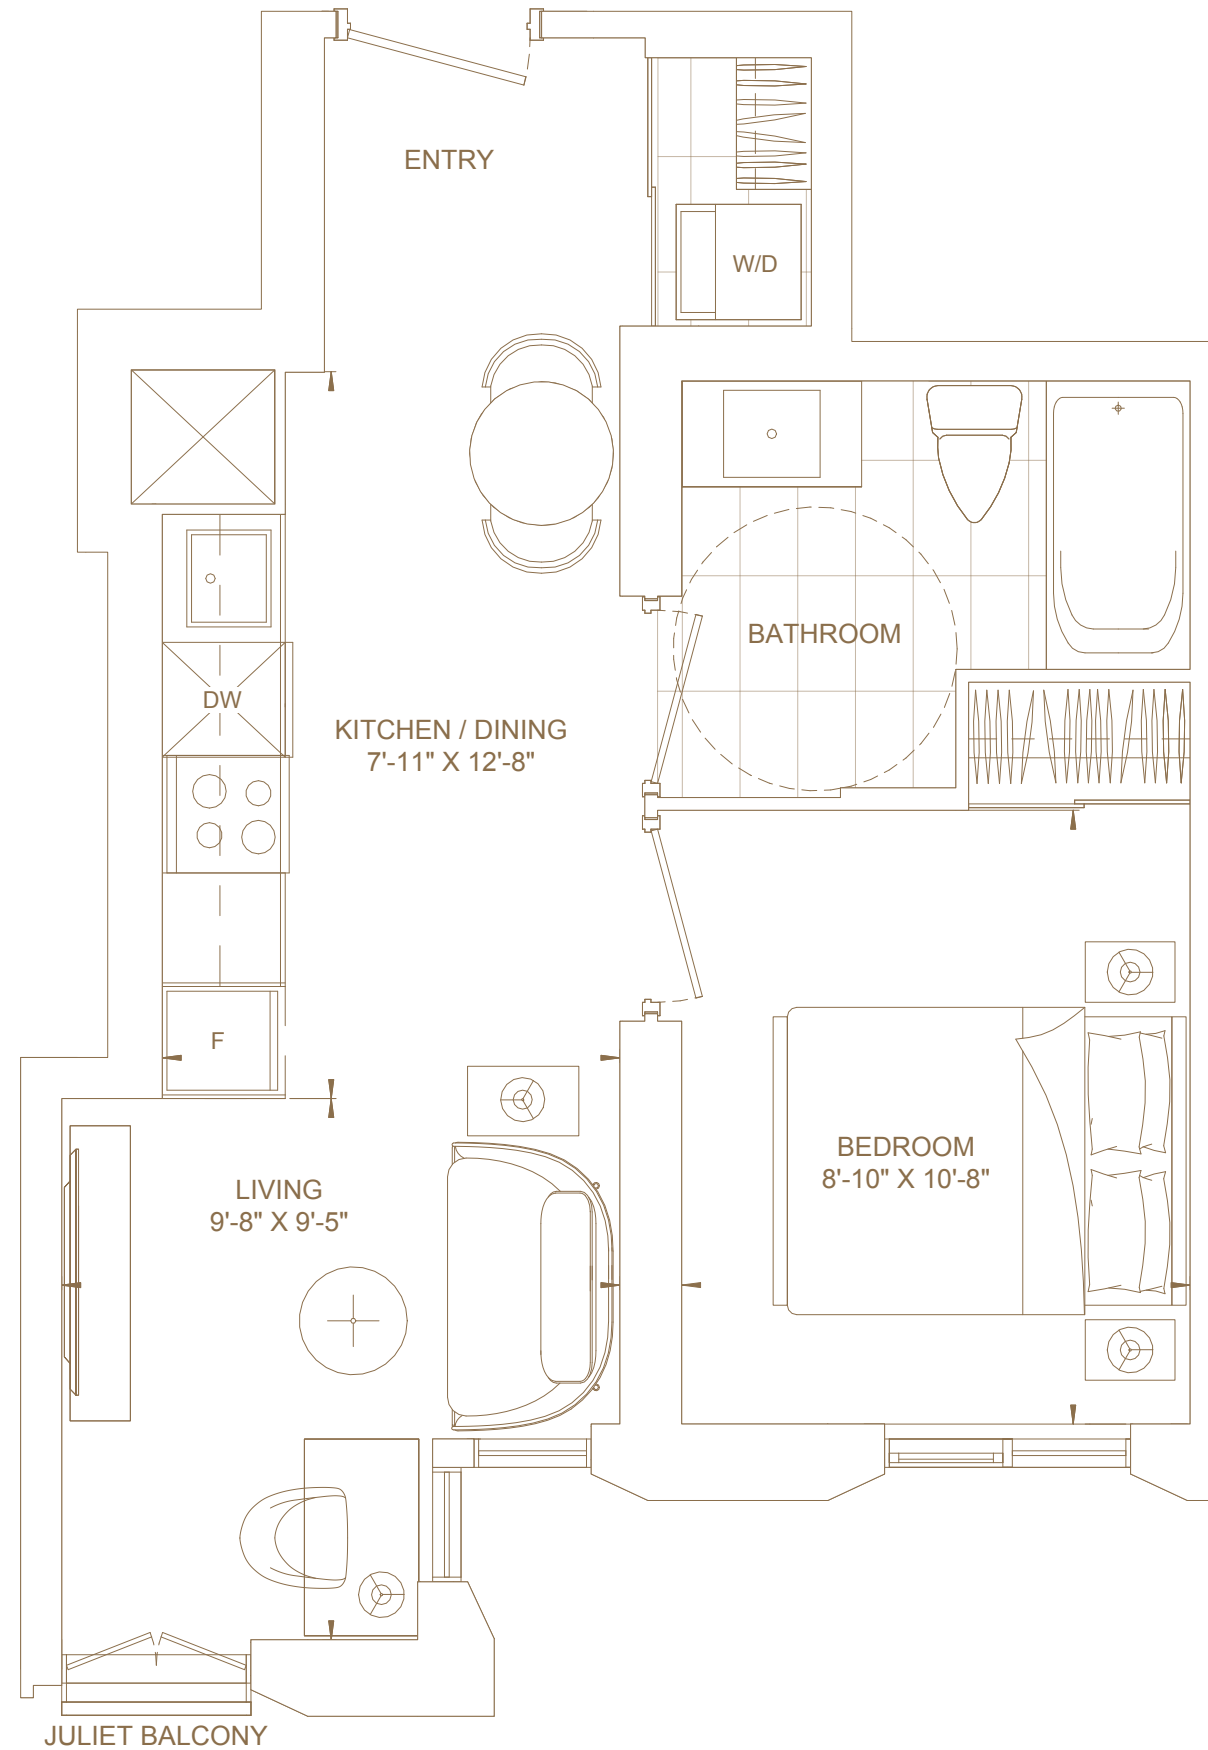

FLOORS 16 TO 25

— 101 —
SPADINA
TORONTO

B483

Bedrooms

One

Baths

One

Total Living Area

483 ft²

Views

South

FLOORS 16 TO 25

— 101 —
SPADINA
TORONTO

B464

Bedrooms

One