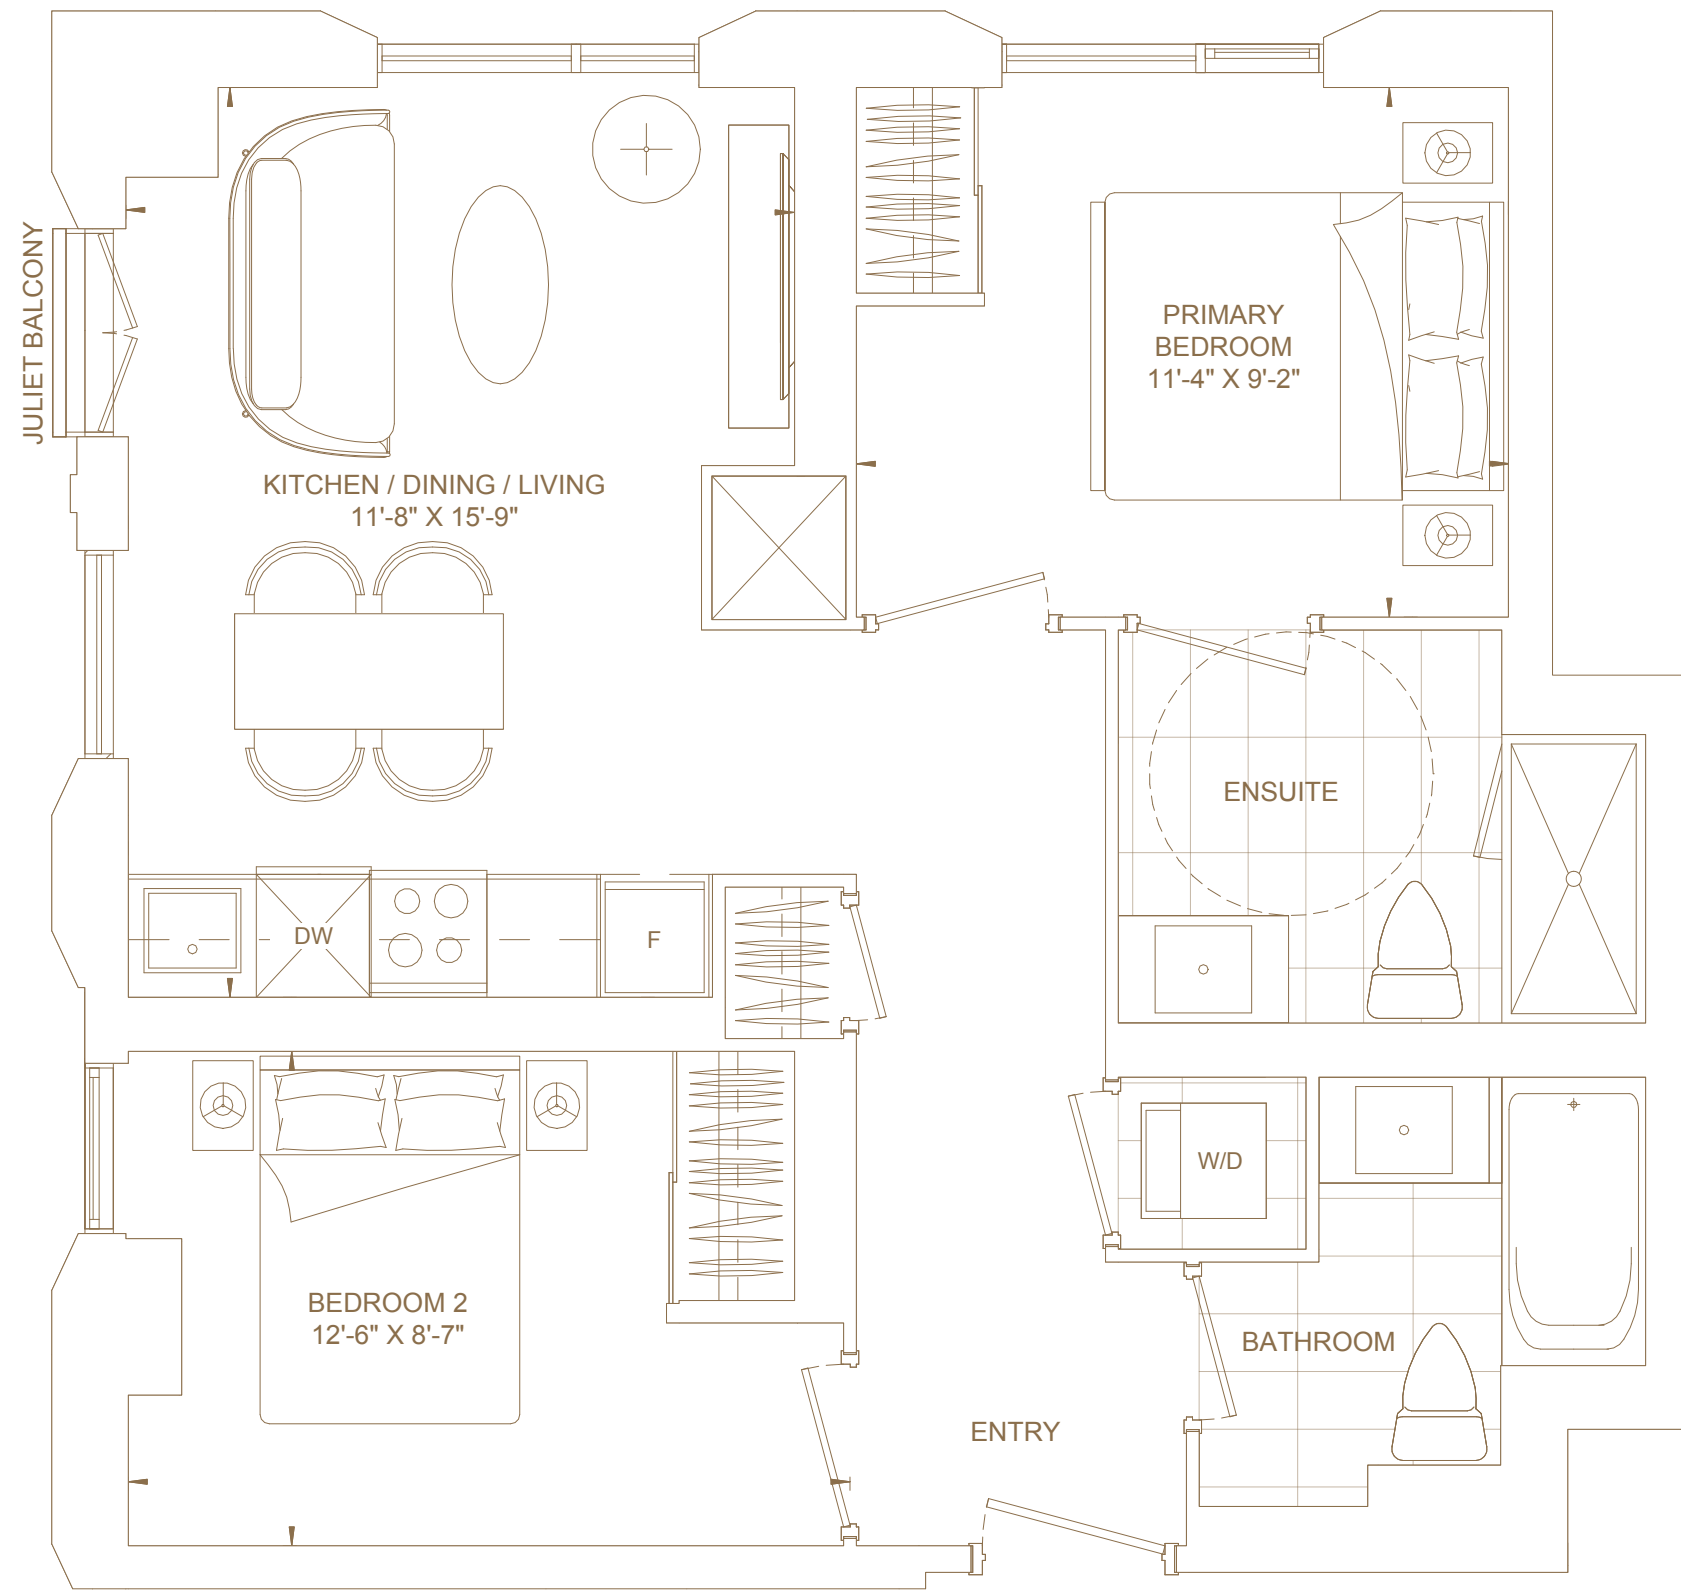

Baths

Two

Total Living Area

957 ft²

Views

South West

FLOORS 16 TO 39

D713

Bedrooms

Two

Baths

Two

Total Living Area

713 ft²

Views

North West

457 ft²

Views

North

FLOORS 16 TO 27