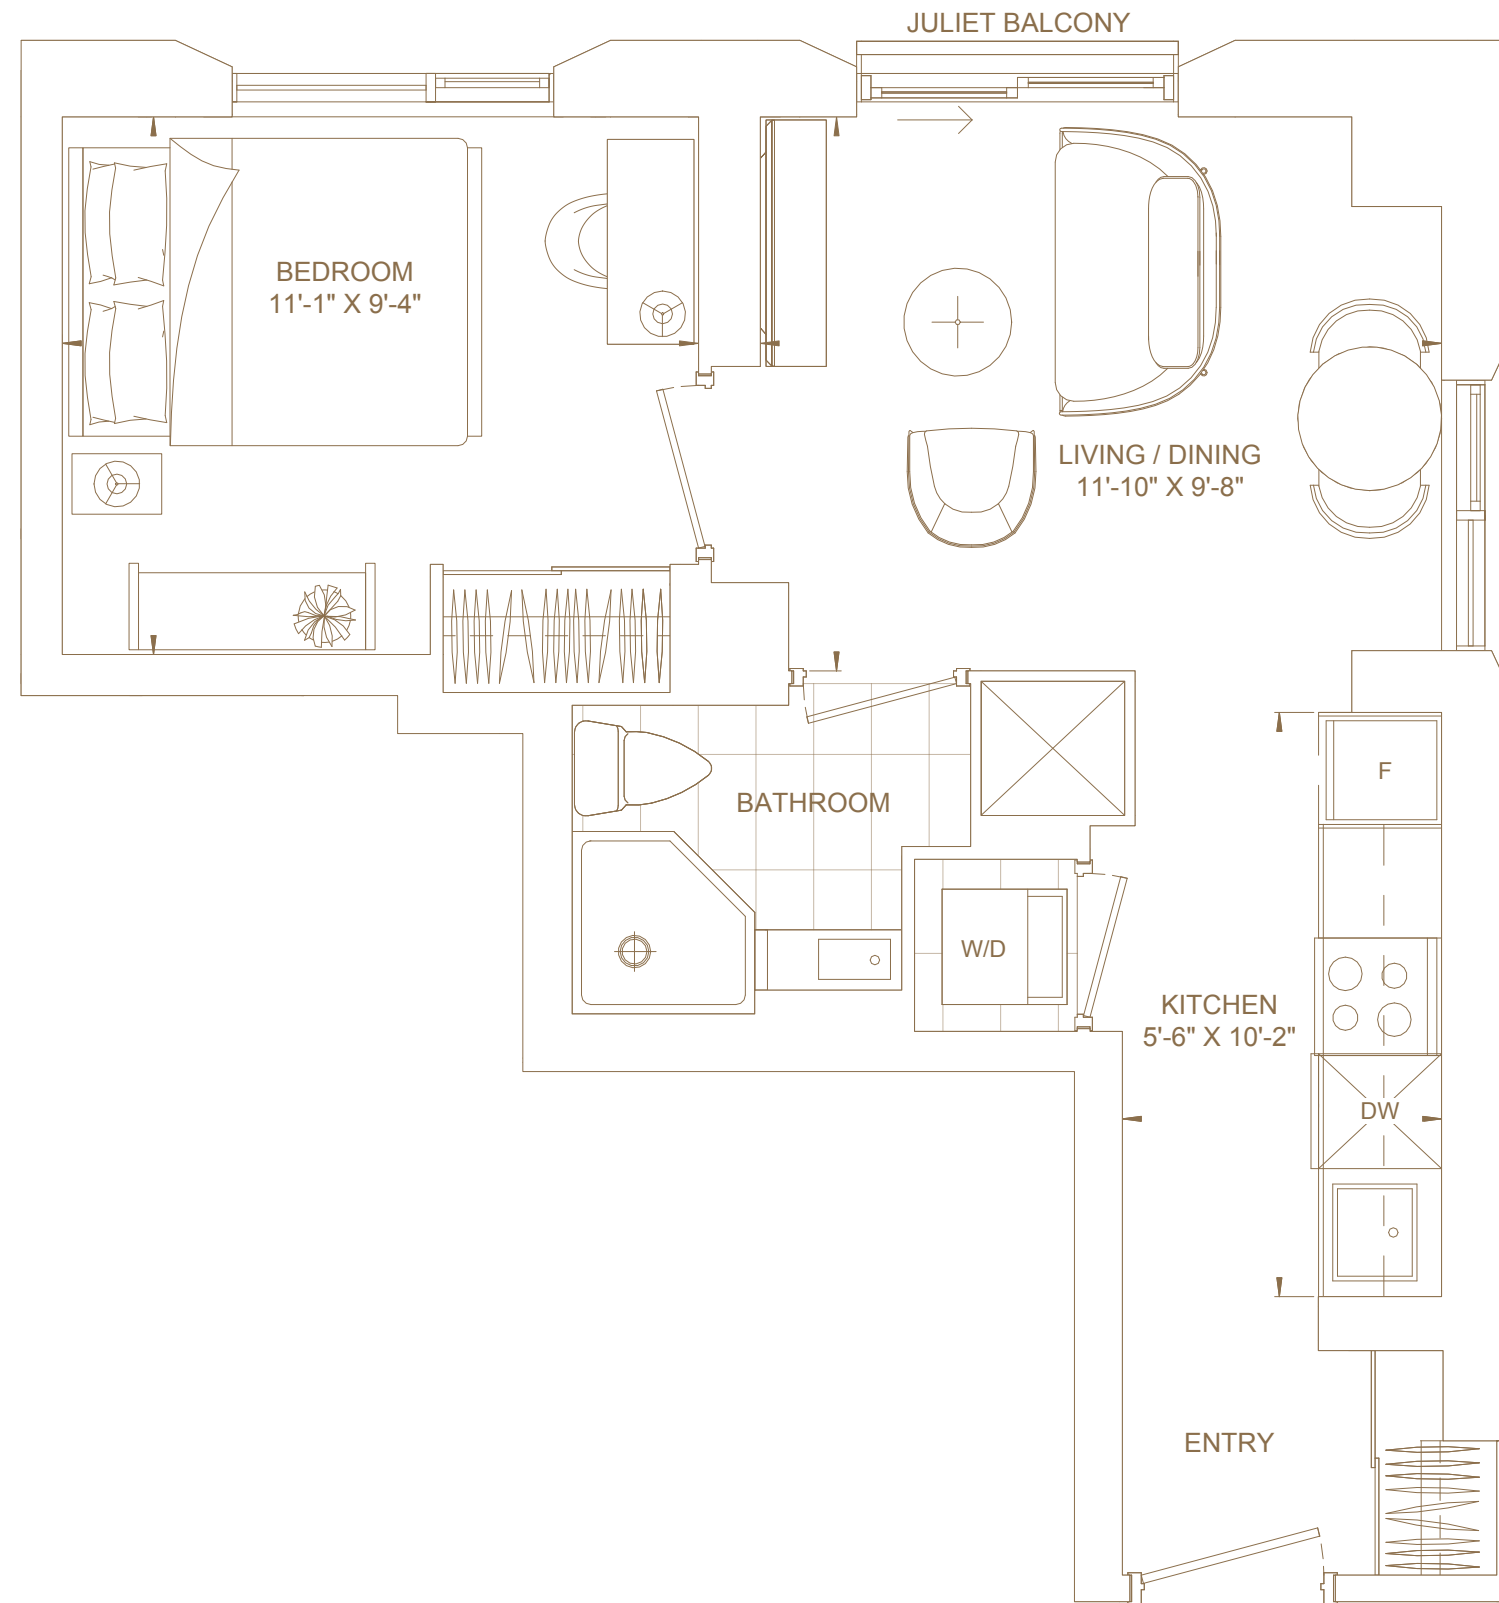

Views

North

FLOORS 16 TO 30

— 101 —
SPADINA
TORONTO

B469

Bedrooms

One

Baths

One

Total Living Area

469 ft²

Views

North West

FLOORS 16 TO 30

— 101 —
SPADINA
TORONTO

E981