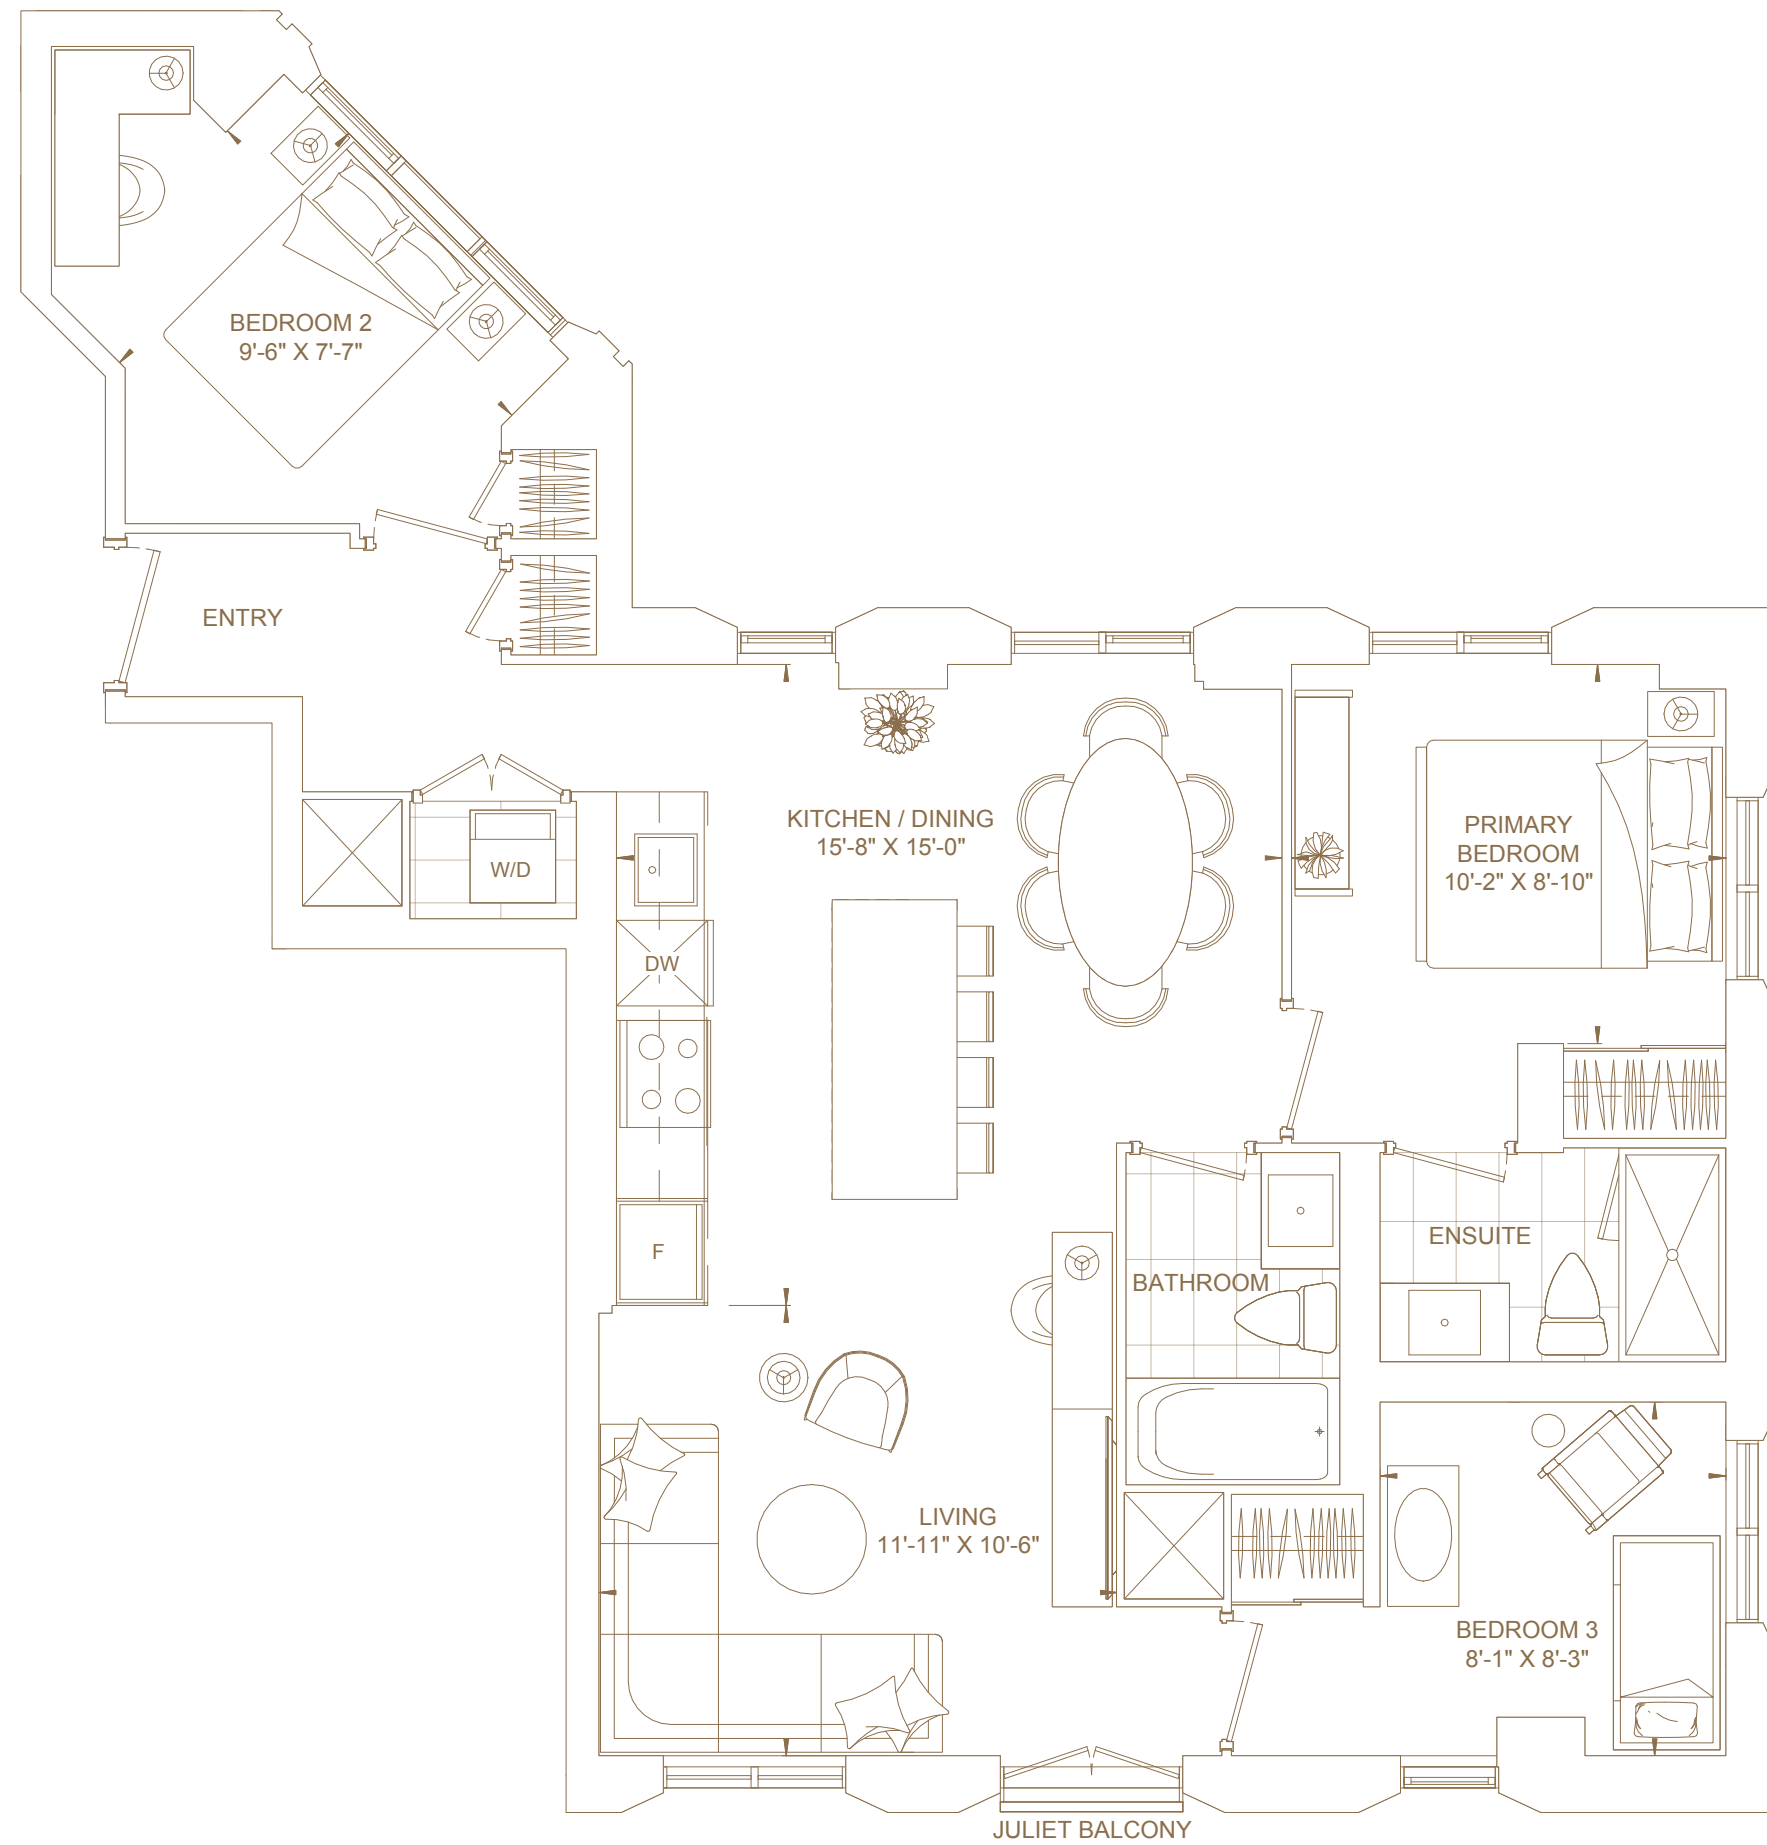

One

Total Living Area

469 ft²

Views

North West

FLOORS 16 TO 30

— 101 —
SPADINA
TORONTO

E981

Bedrooms

Three

Baths

Two

Total Living Area

981ft²

Views

Noth East South

FLOORS 16 TO 25

— 101 —
SPADINA
TORONTO

B483

Bedrooms

One

Baths

One

Total Living Area

483 ft²

Views

South

FLOORS 16 TO 25

— 101 —
SPADINA
TORONTO

B464

Bedrooms

One