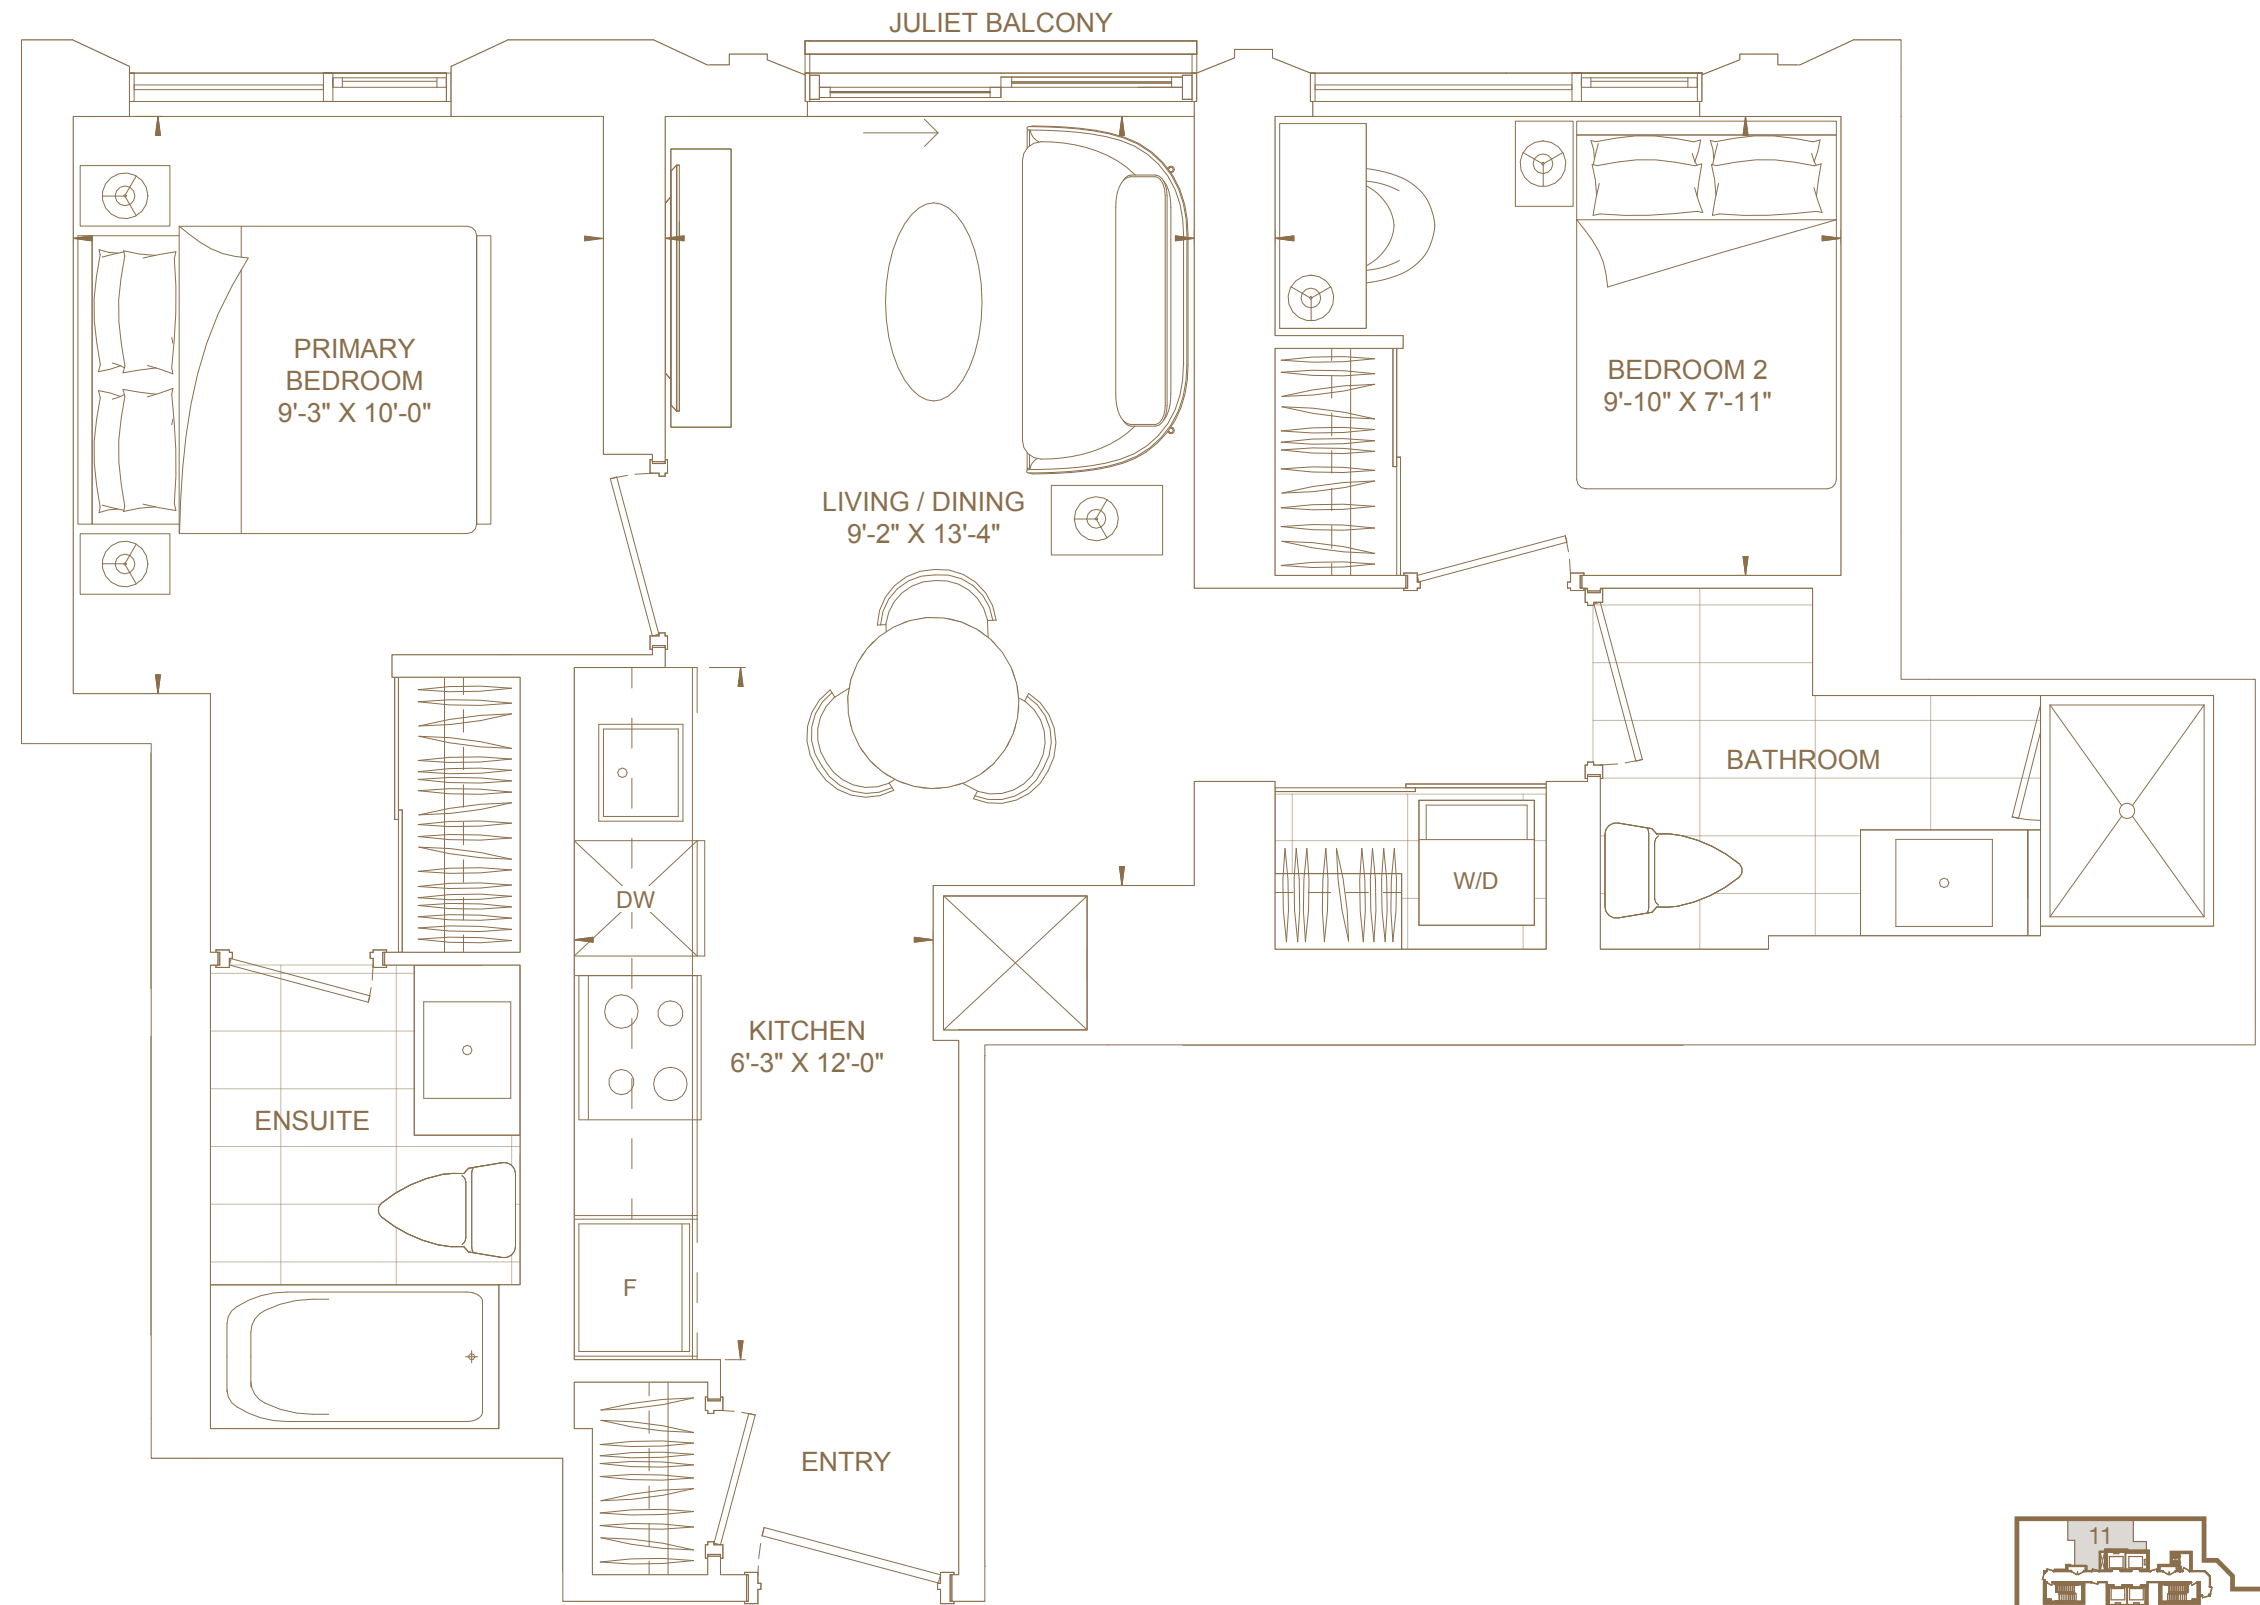

Two

Baths

Two

Total Living Area

712 ft²

Views

North West

FLOORS 26 TO 30
& 35 TO 36

— 101 —
SPADINA
TORONTO

D690

Bedrooms

Two

Baths

Two

Total Living Area

690 ft²

Views

North

FLOORS 26 TO 30
& 35 TO 36