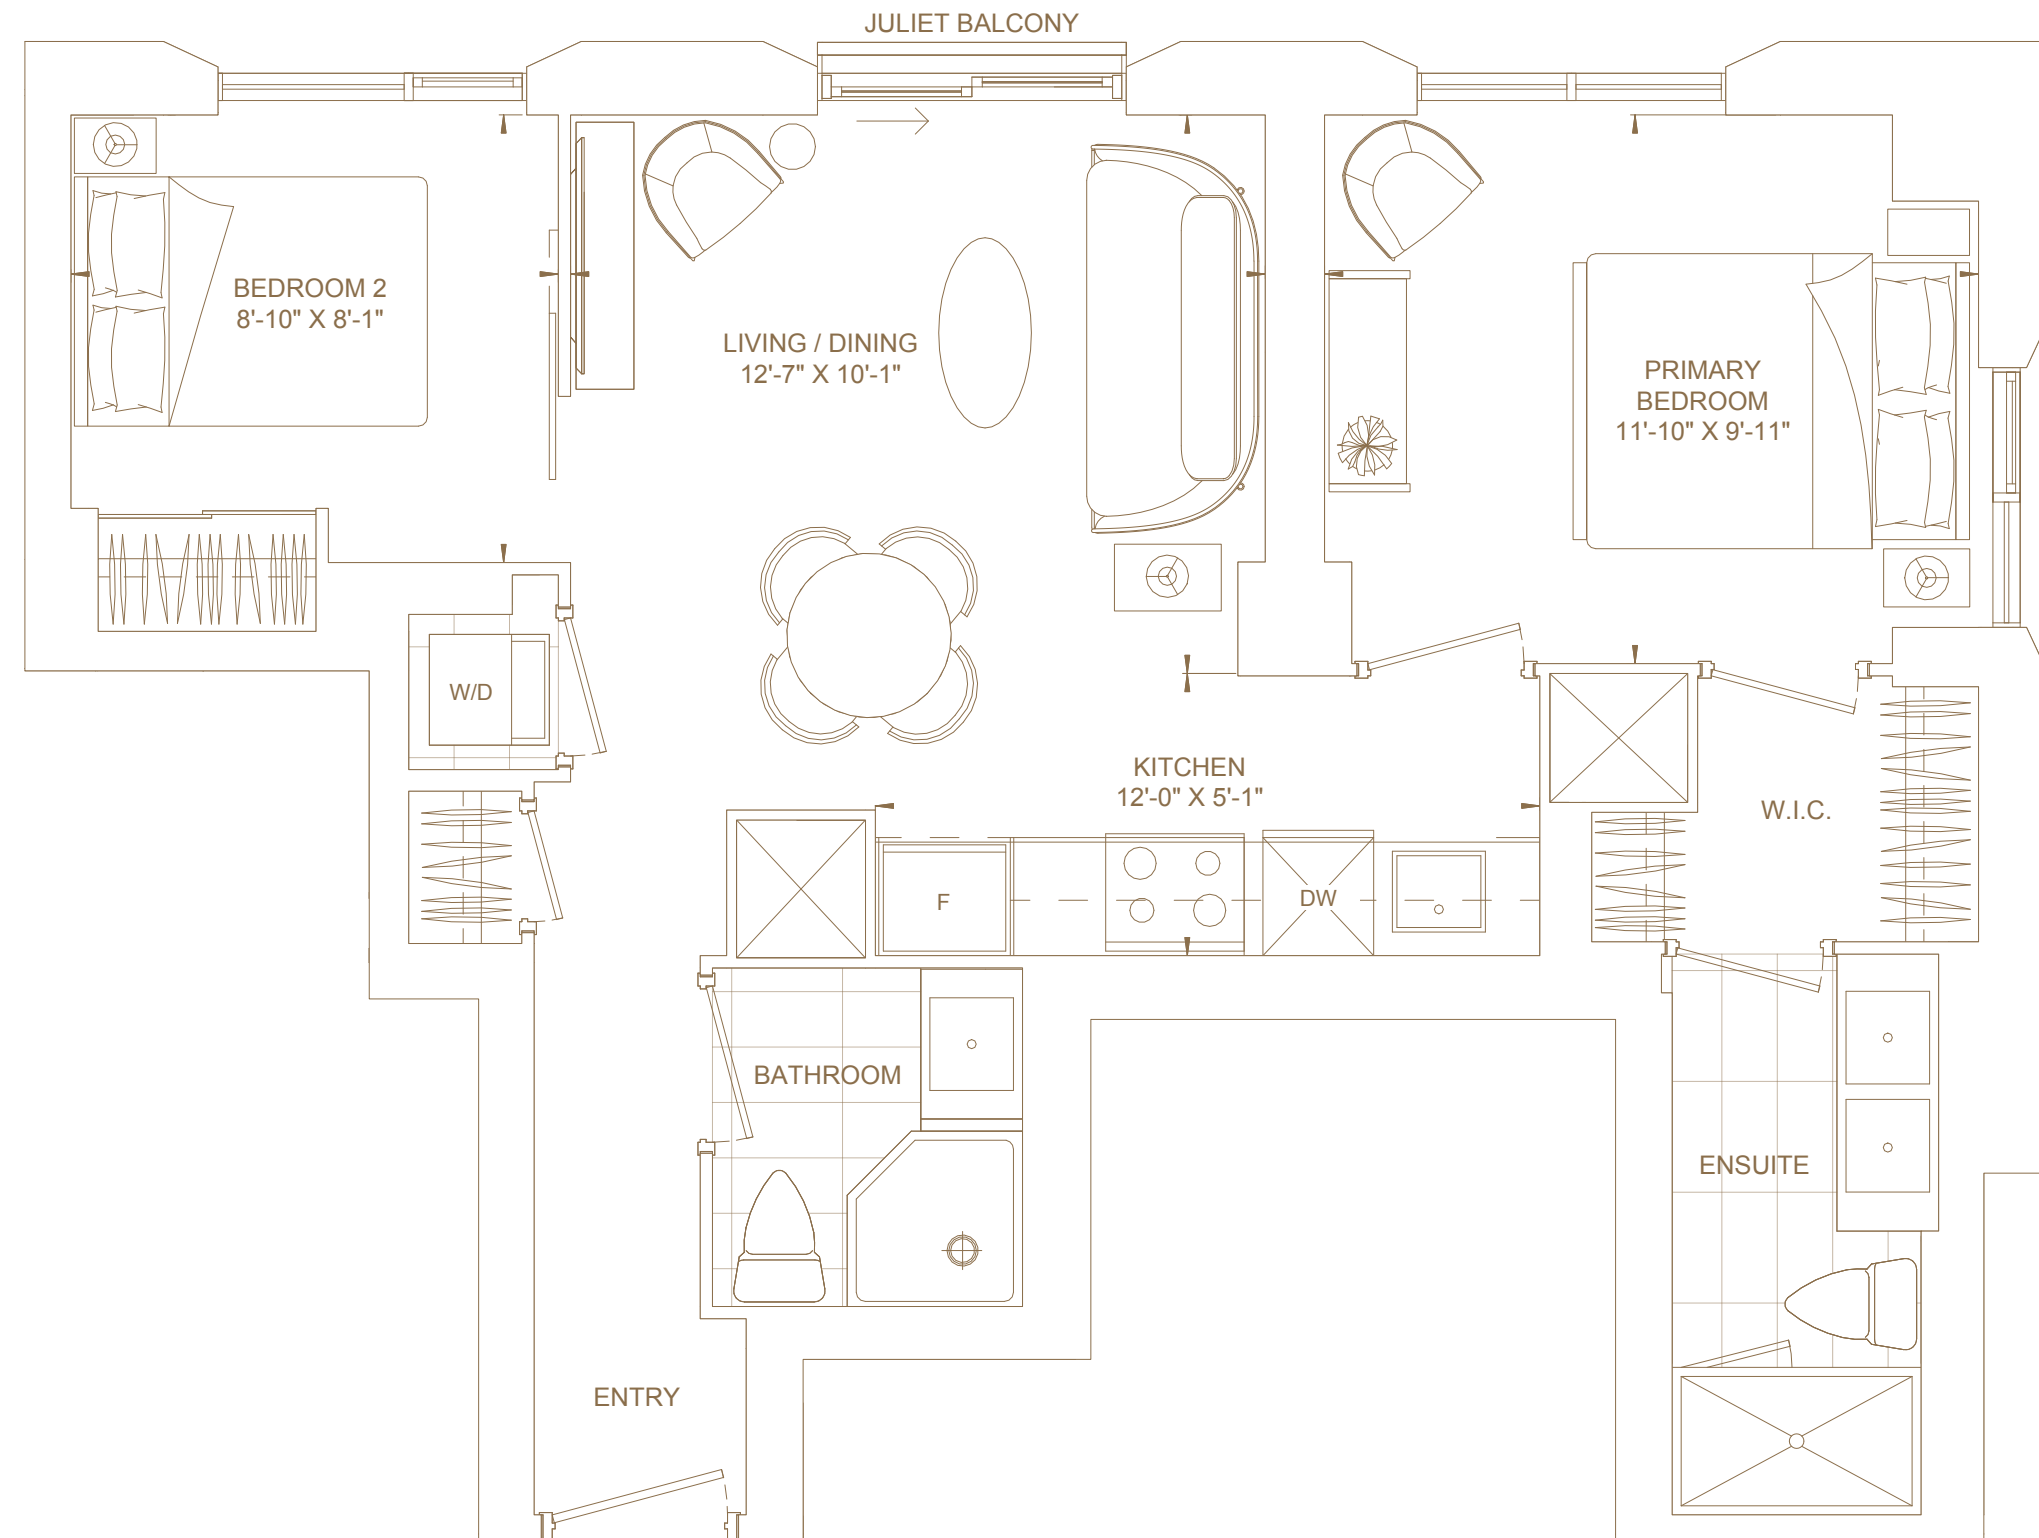

— 101 —
SPADINA
TORONTO

D762

Bedrooms

Two

Baths

Two

Total Living Area

762 ft²

Views

North East

FLOORS 26 TO 30
& 35 TO 36

— 101 —
SPADINA
TORONTO

E990

Bedrooms

Three

Baths

Two

Total Living Area

990 ft²

Views

North East South

FLOORS 26 TO 39

— 101 —
SPADINA
TORONTO

D1044

Views

North

FLOORS 26 TO 30
& 35 TO 36