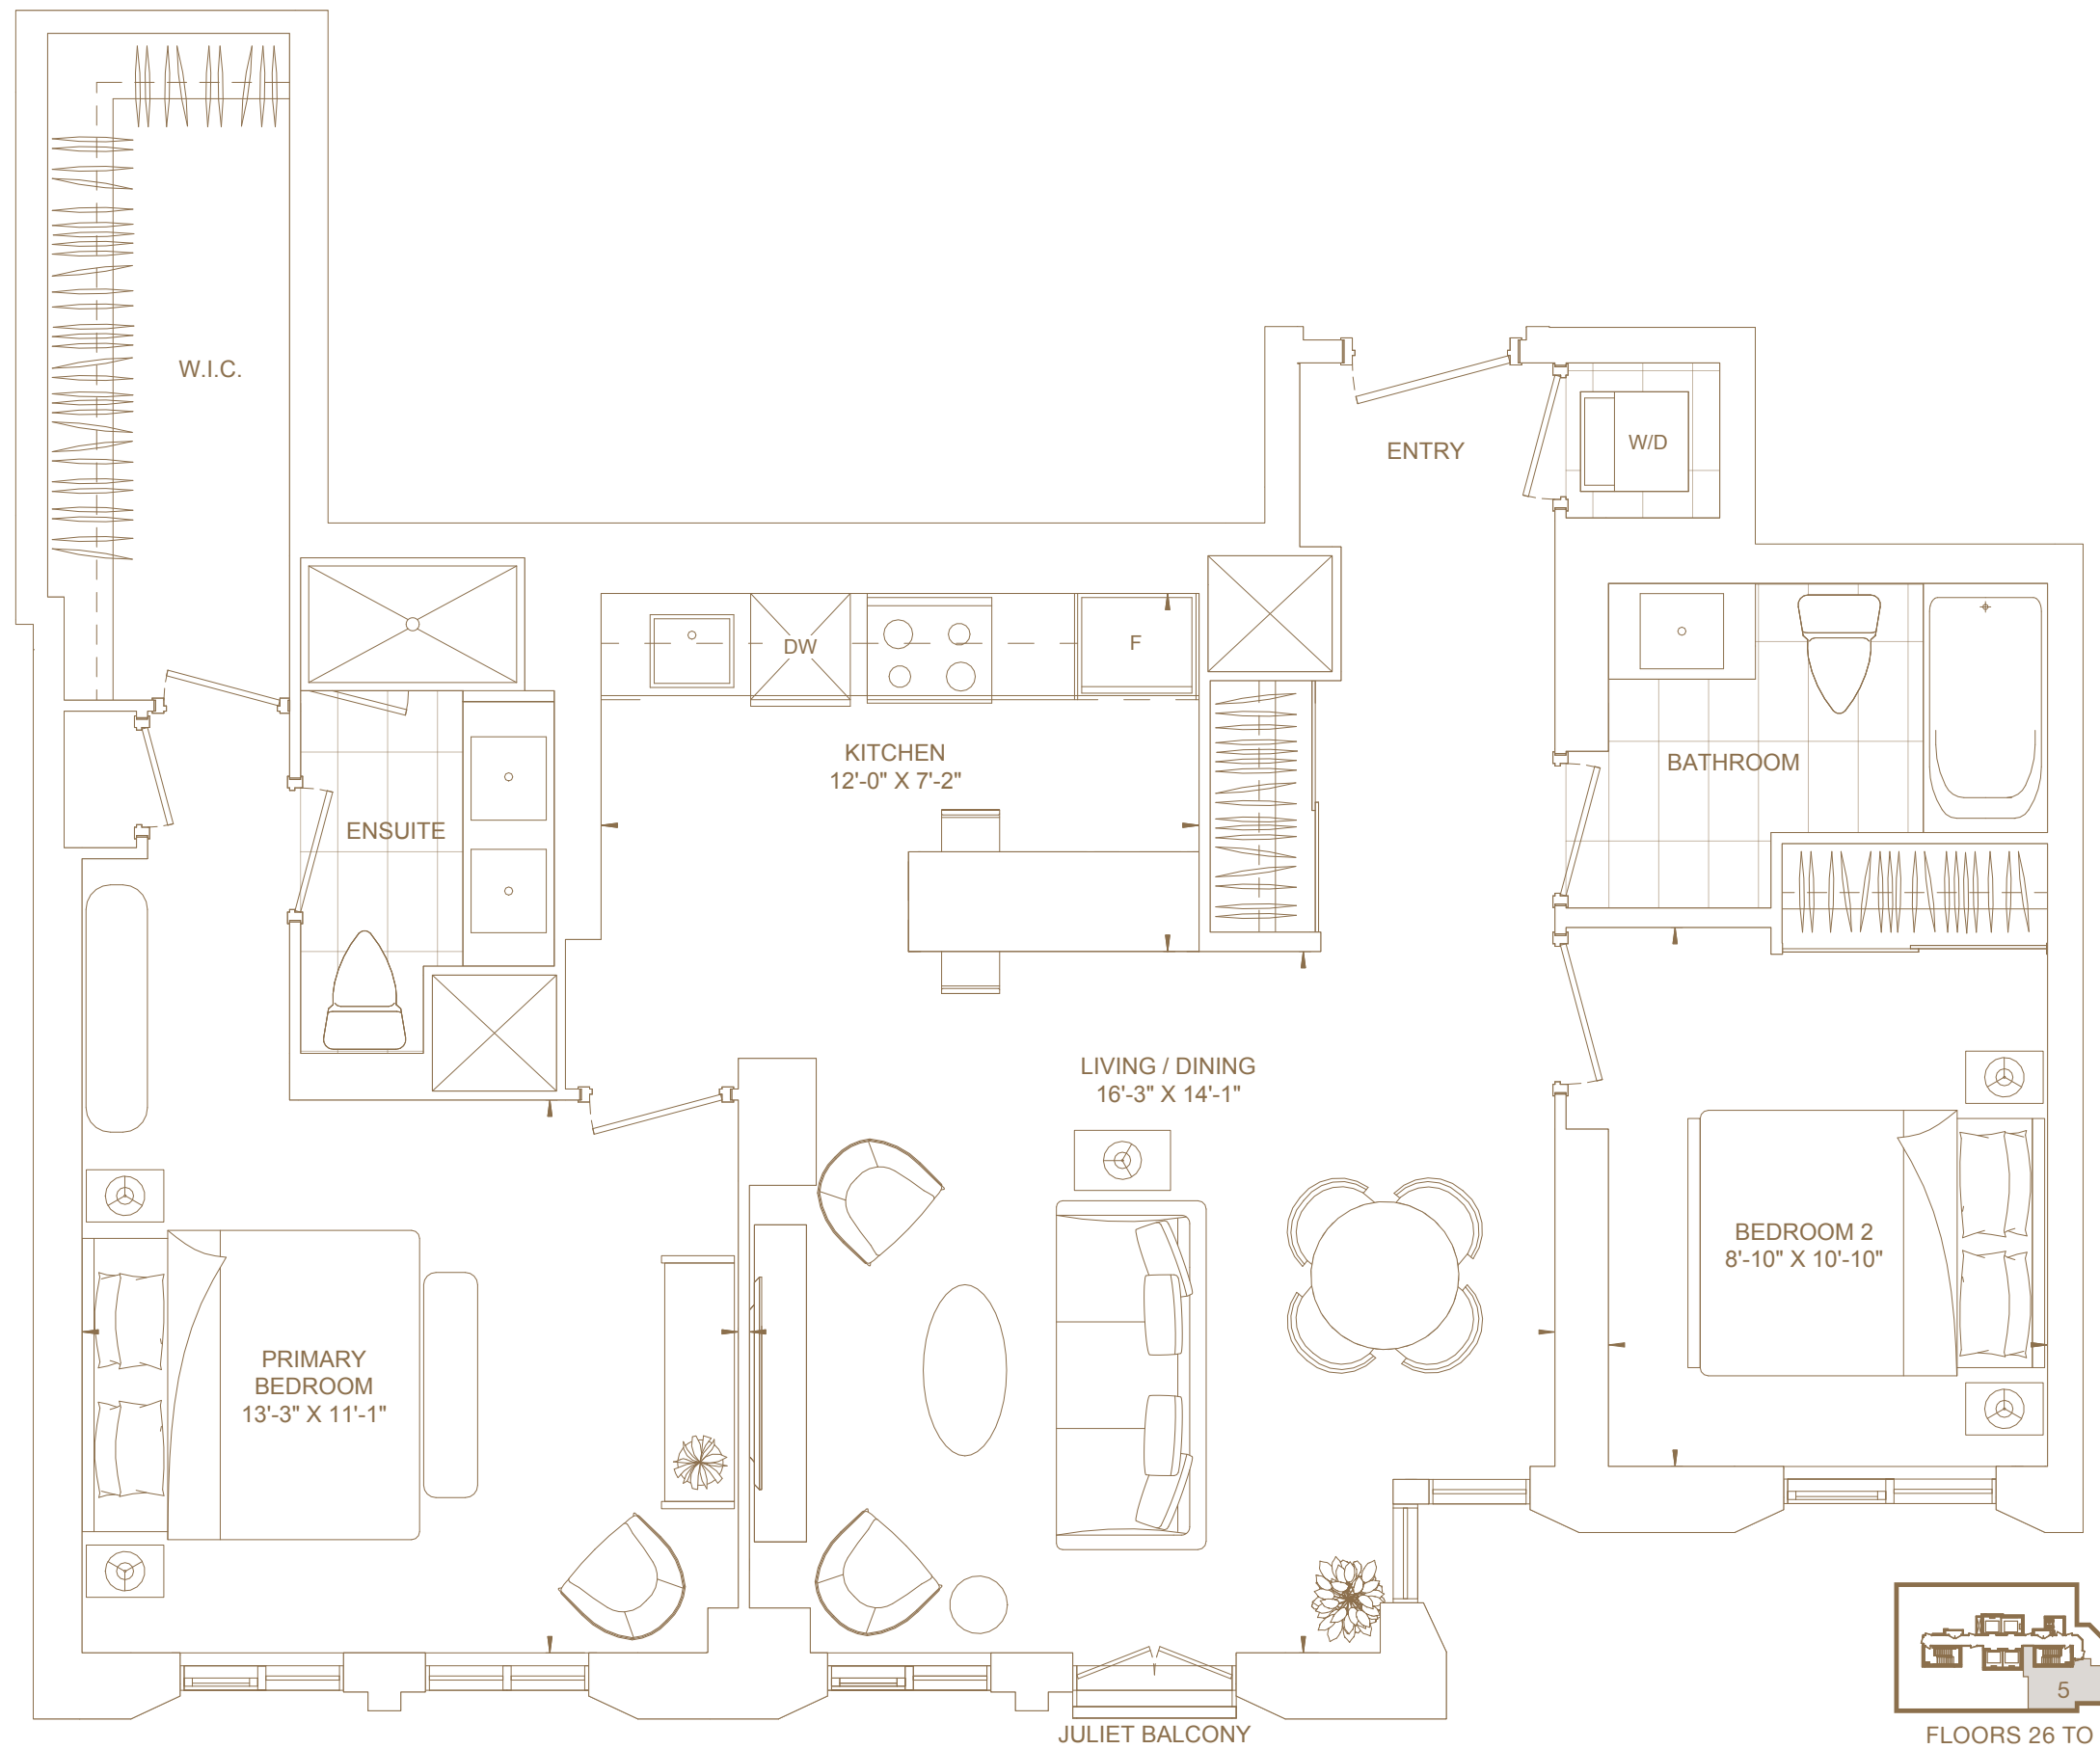

Two

Total Living Area

990 ft²

Views

North East South

FLOORS 26 TO 39

— 101 —
SPADINA
TORONTO

D1044

Bedrooms

Two

Baths

Two

Total Living Area

1,044 ft²

Views

South

949 ft²

Views

South

— 101 —
SPADINA
TORONTO

D957

Bedrooms

Two

Baths

Views

North

FLOORS 26 TO 30
& 35 TO 36