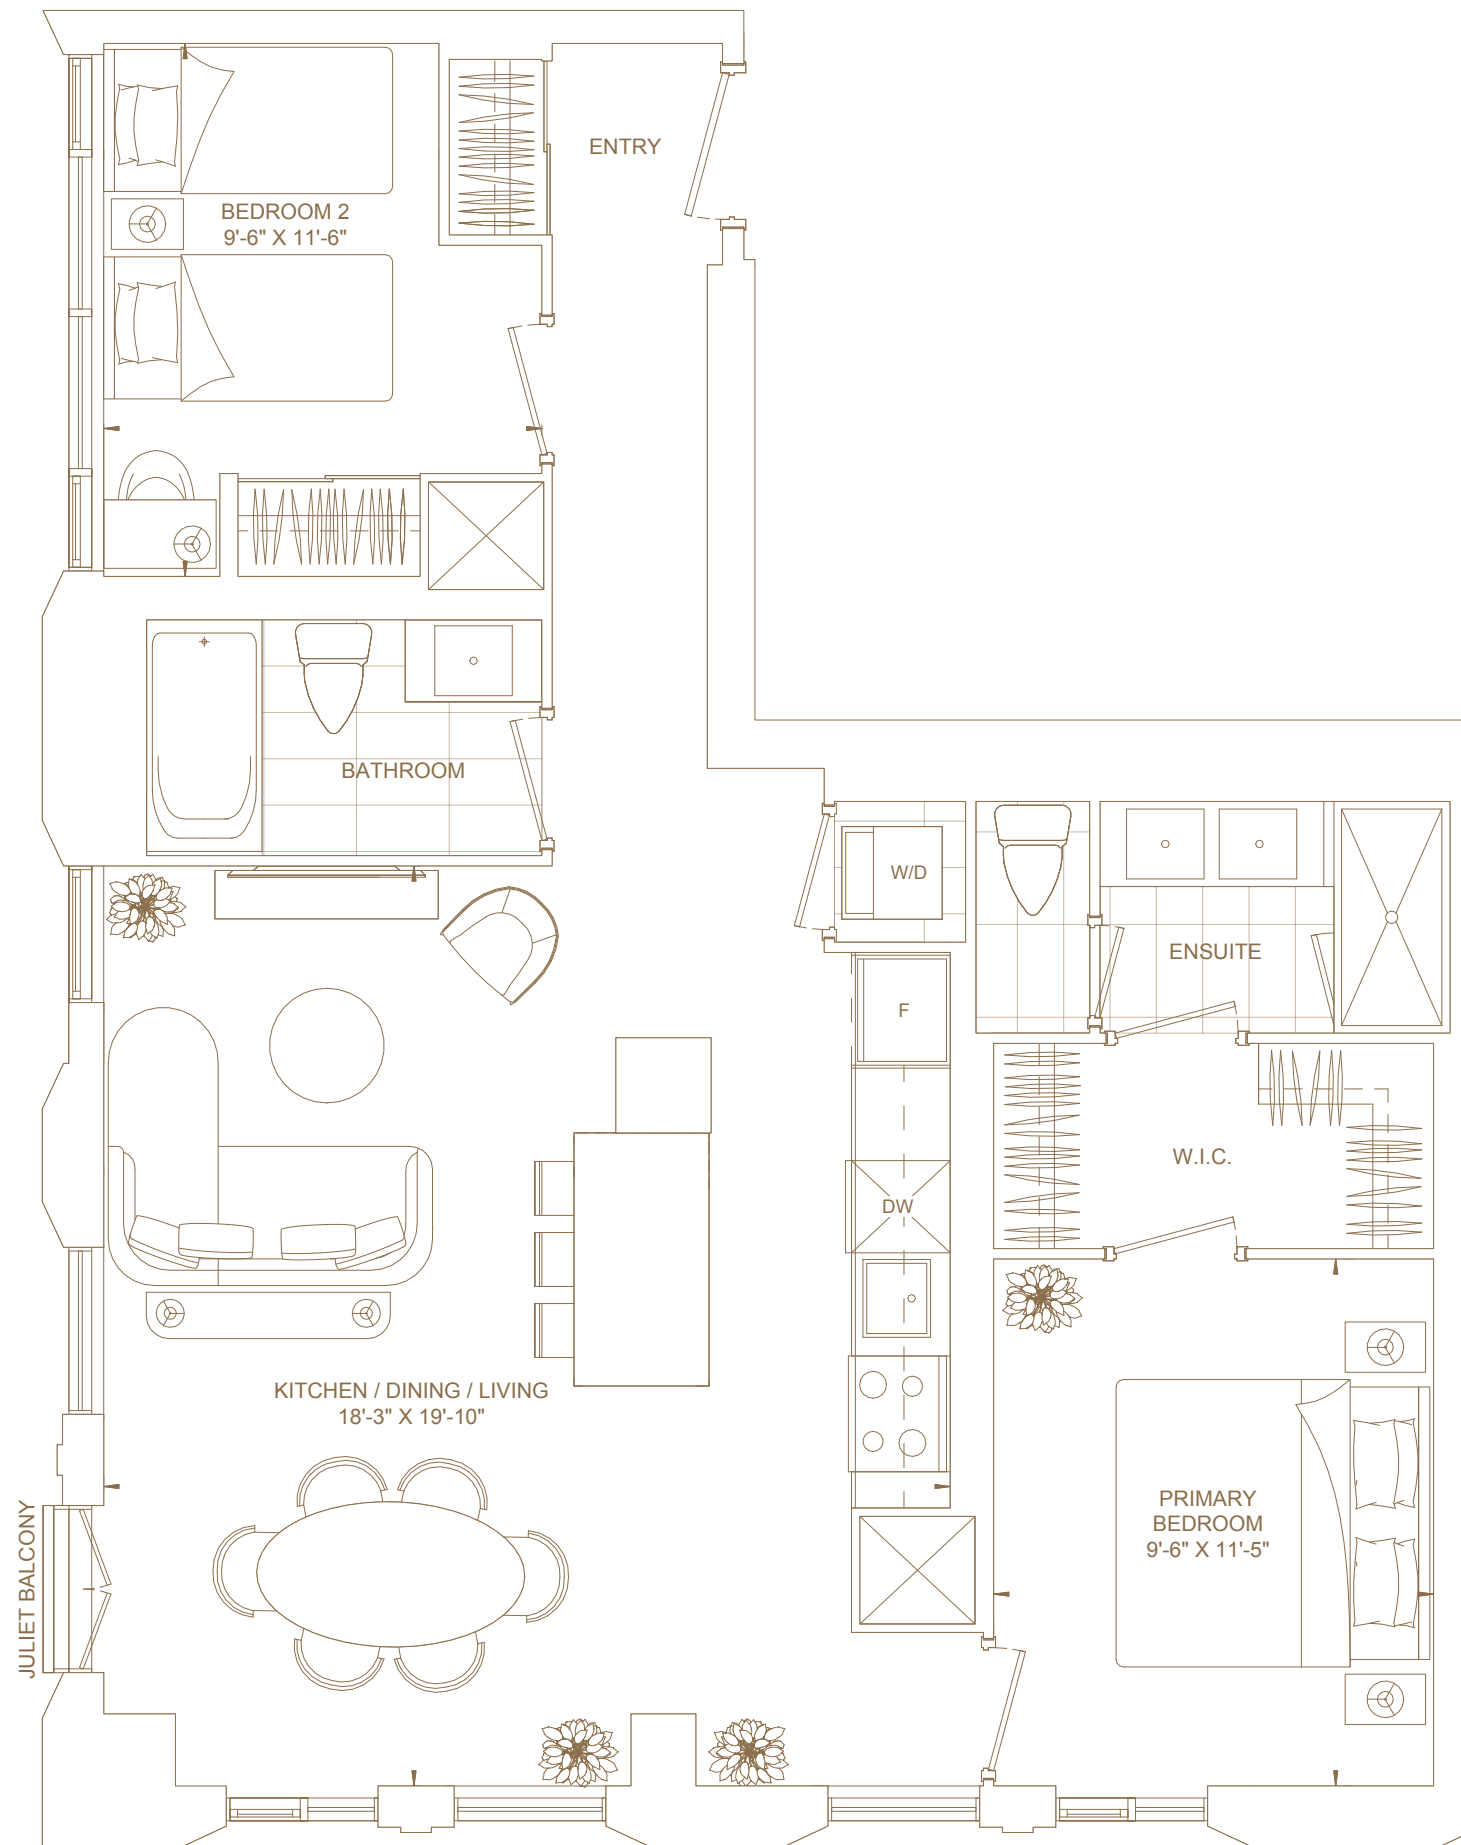

949 ft²

Views

South

— 101 —
SPADINA
TORONTO

D957

Bedrooms

Two

Baths

Two

Total Living Area

957 ft²

Views

South West

FLOORS 16 TO 39

D712

Bedrooms

Two

Baths

Two

Total Living Area

712 ft²

Views

North West

FLOORS 26 TO 30
& 35 TO 36

Views

North

FLOORS 26 TO 30
& 35 TO 36