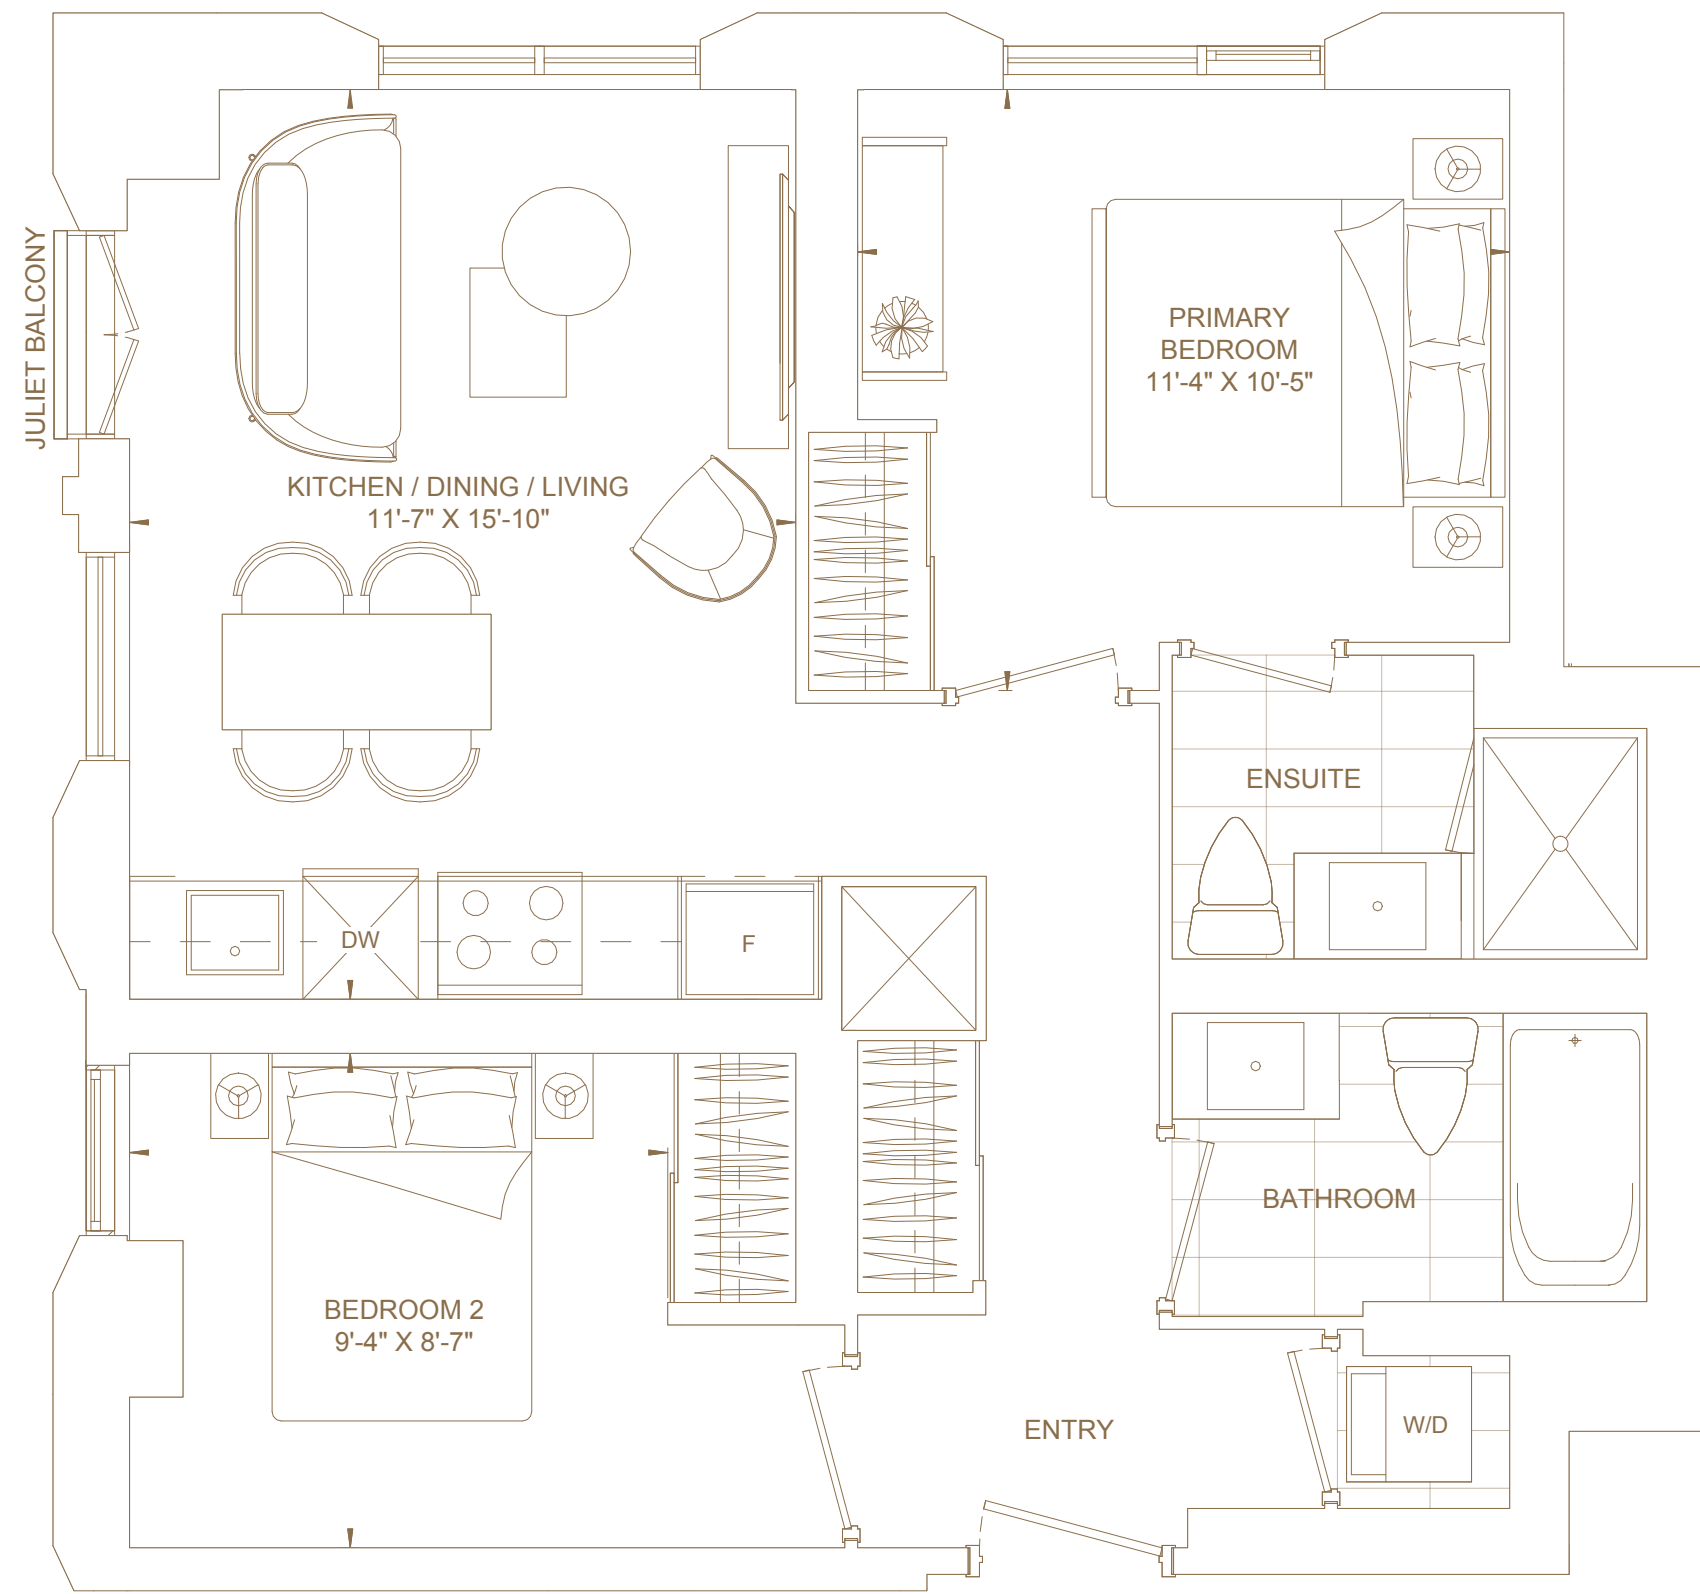

Two

Baths

Two

Total Living Area

712 ft²

Views

North West

FLOORS 26 TO 30
& 35 TO 36

Views

North

FLOORS 26 TO 30
& 35 TO 36