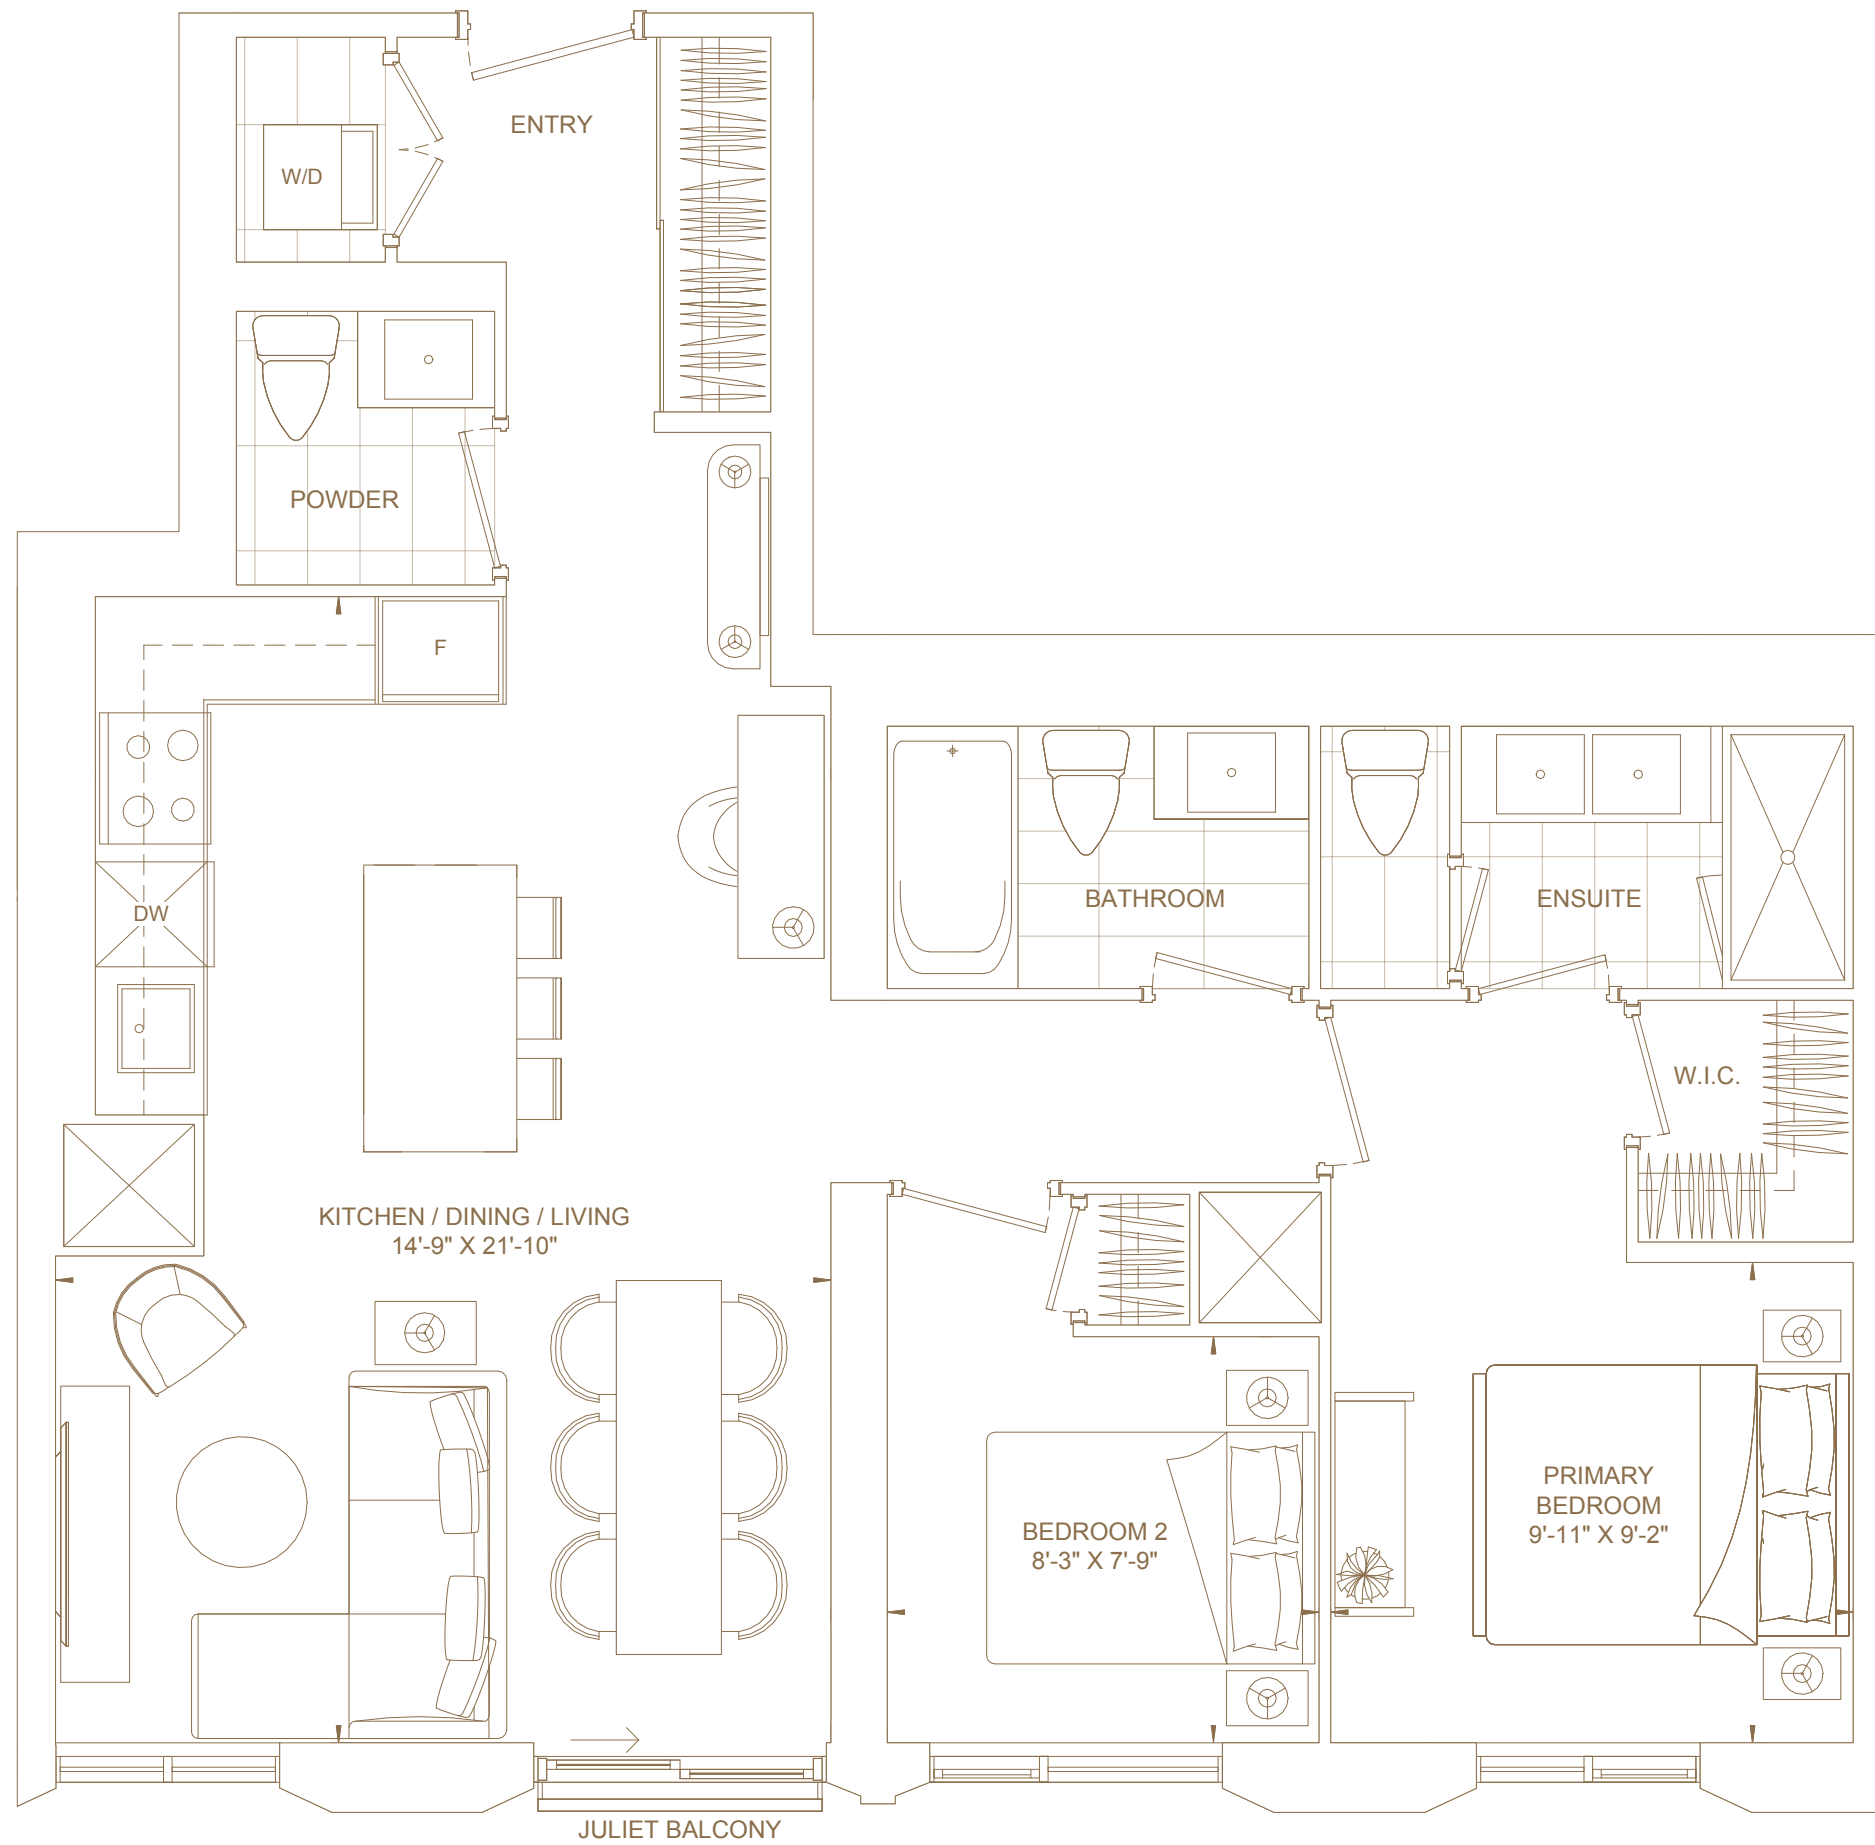

FLOORS 26 TO 39

— 101 —
SPADINA
TORONTO

D949

Bedrooms

Two

Baths

Three

Total Living Area

949 ft²

Views

South

— 101 —
SPADINA
TORONTO

D957

Bedrooms

Two

Baths

Two

Total Living Area

957 ft²

Views

South West

FLOORS 16 TO 39

D712

Bedrooms

Views

North

FLOORS 26 TO 30
& 35 TO 36