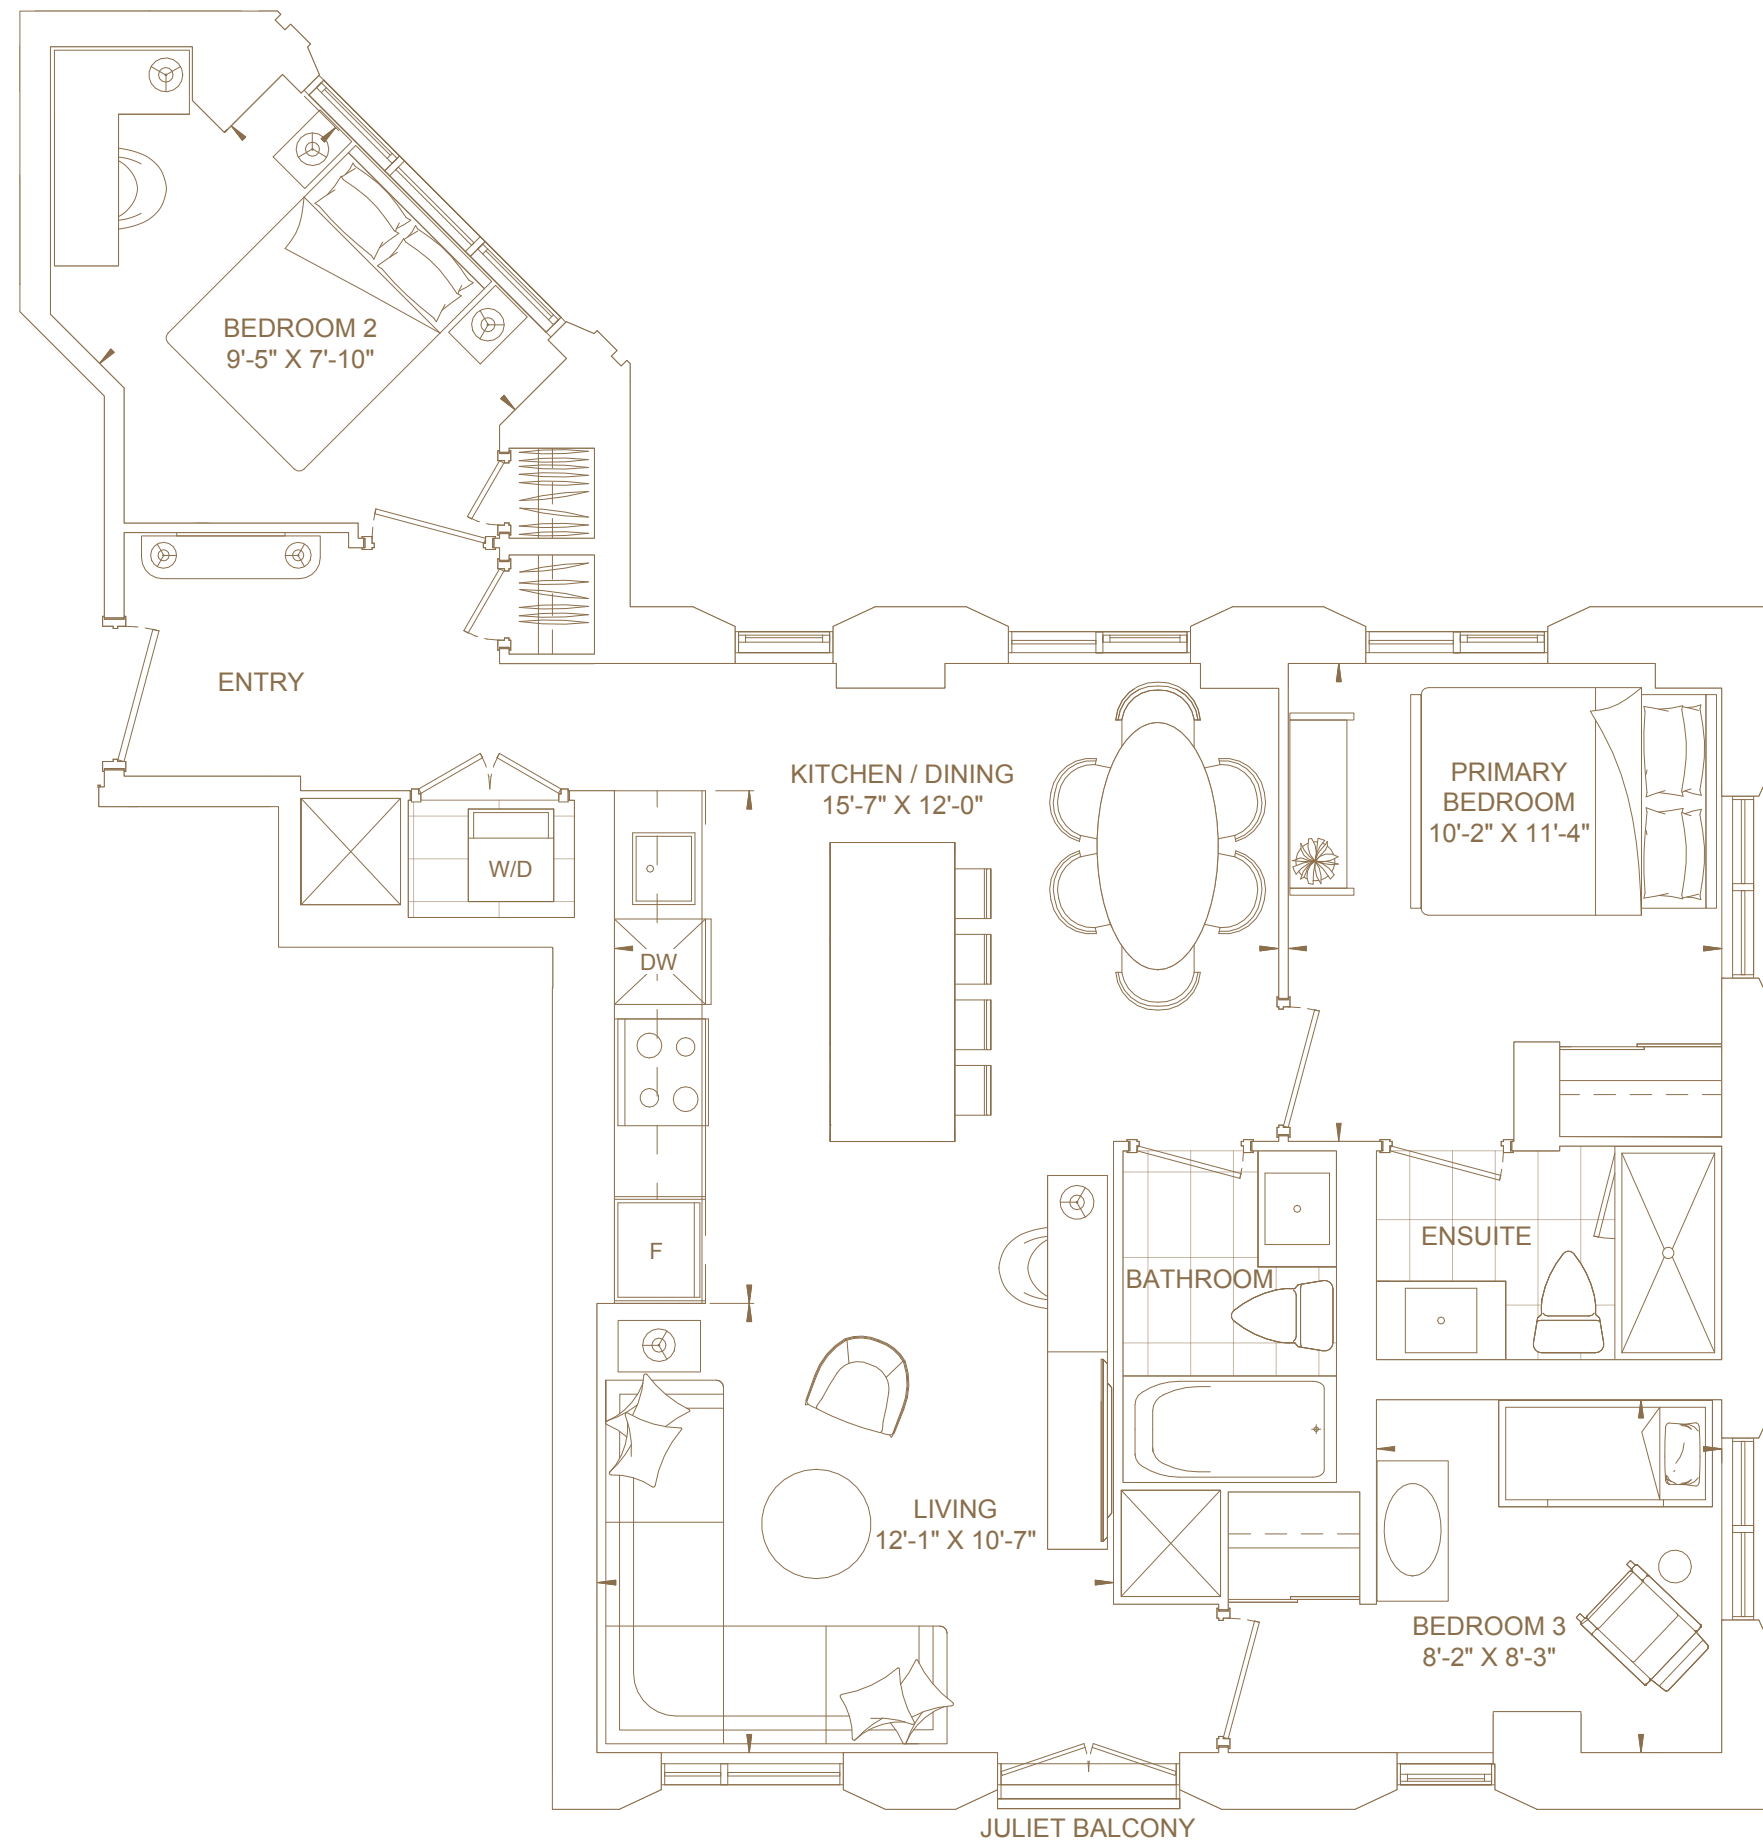

Views

North East

FLOORS 26 TO 30
& 35 TO 36

— 101 —
SPADINA
TORONTO

E990

Bedrooms

Three

Baths

Two

Total Living Area

990 ft²

Views

North East South

FLOORS 26 TO 39

— 101 —
SPADINA
TORONTO

D1044

Bedrooms

Two

Baths

Two

Total Living Area

1,044 ft²

Views

South

Views

North

FLOORS 26 TO 30
& 35 TO 36