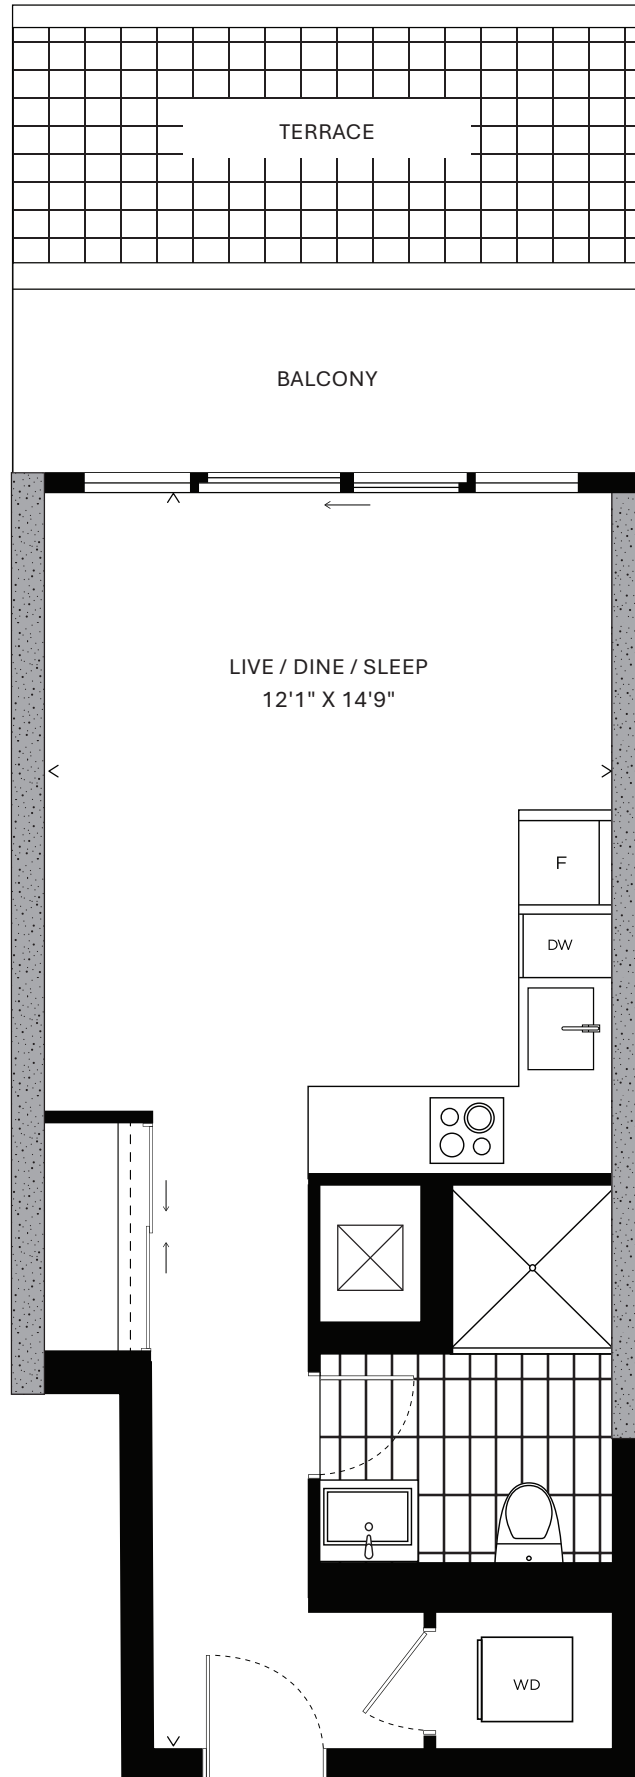

- 319
- 334
- 419
- 434
- 518
- 532
- 618
- 632
- 716
- 730
- 816
- 830
- 914
- 928

REINE