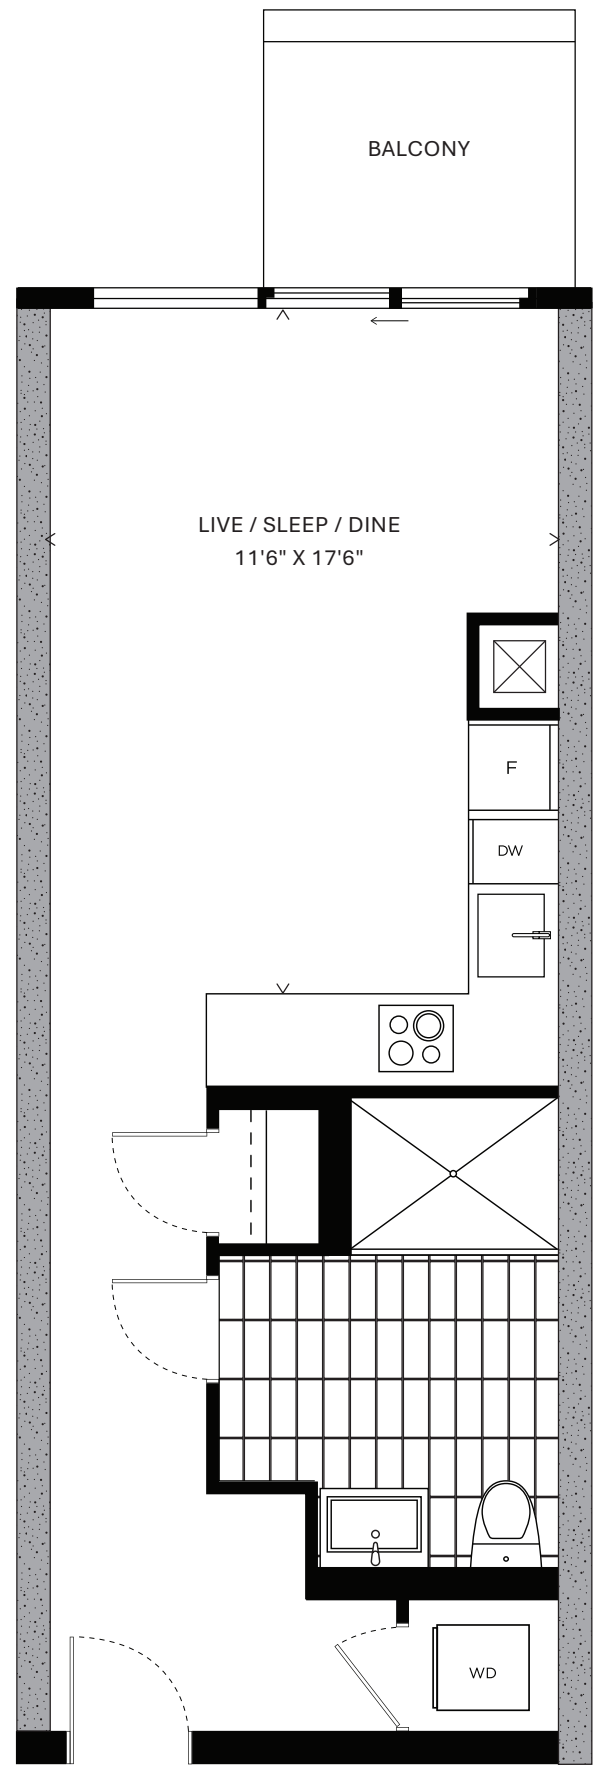

REINE

All prices, fees and specifications are subject to change without notice. E.A.O.E.