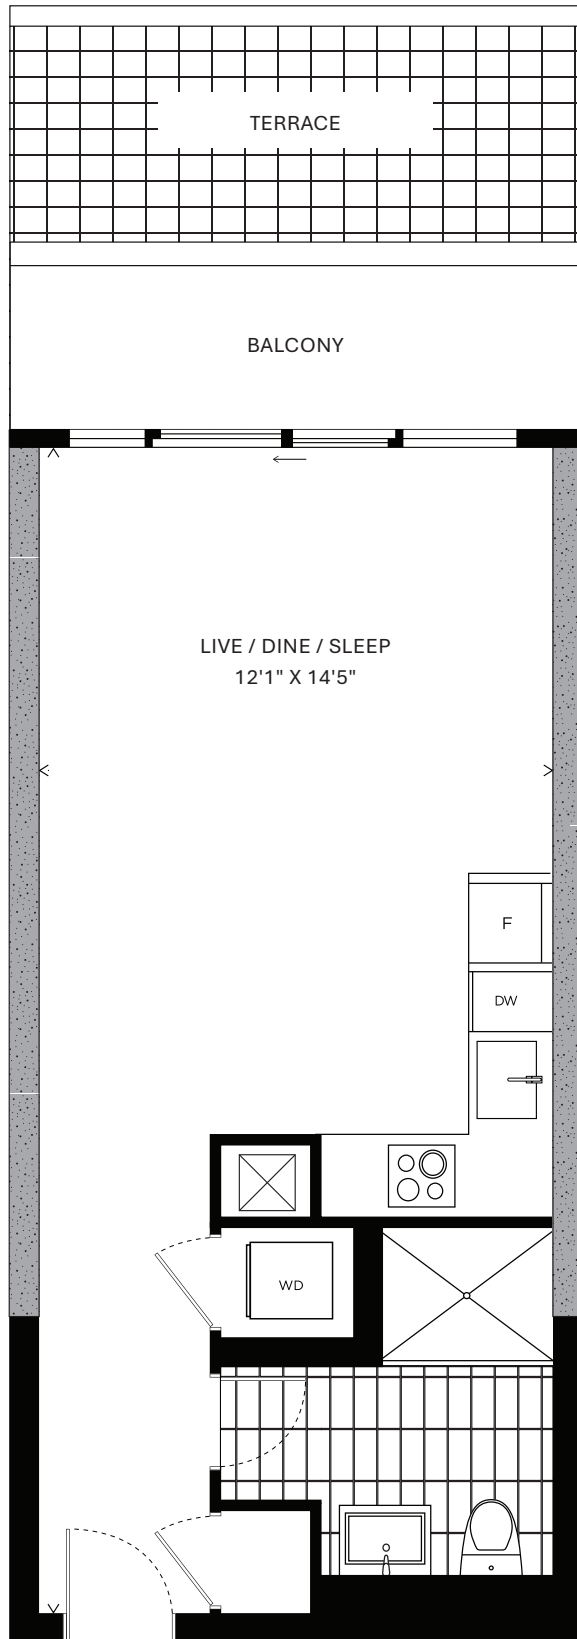

- 316
- 318
- 333
- 416
- 418
- 433
- 436
- 515
- 517
- 531
- 534
- 615
- 617
- 631
- 634
- 713
- 715
- 729
- 732
- 813
- 815
- 829
- 832
- 911
- 913
- 927

REINE