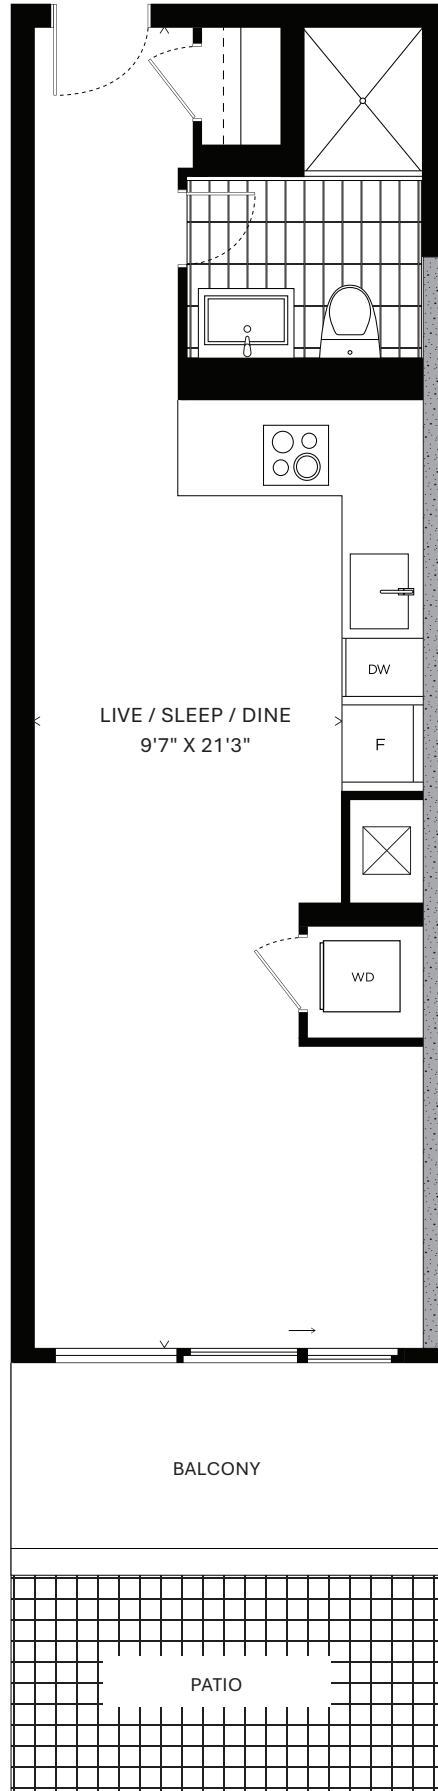

STUDIO # 5

356 SQ.FT.

LEVEL 1