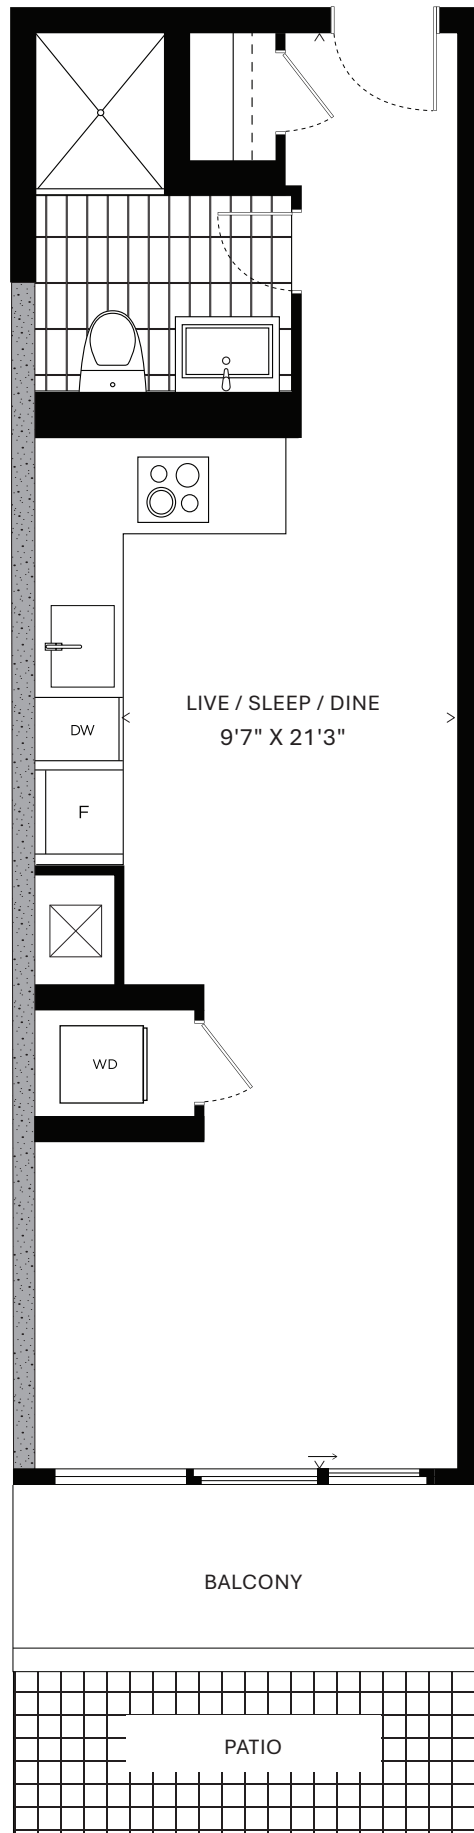

STUDIO # 4

356 SQ.FT.

- 115
- 117
- 121
  (367 SQ. FT.)
- 217
- 219
- 221
- 225
- 227
- 229
- 231

LEVEL 1