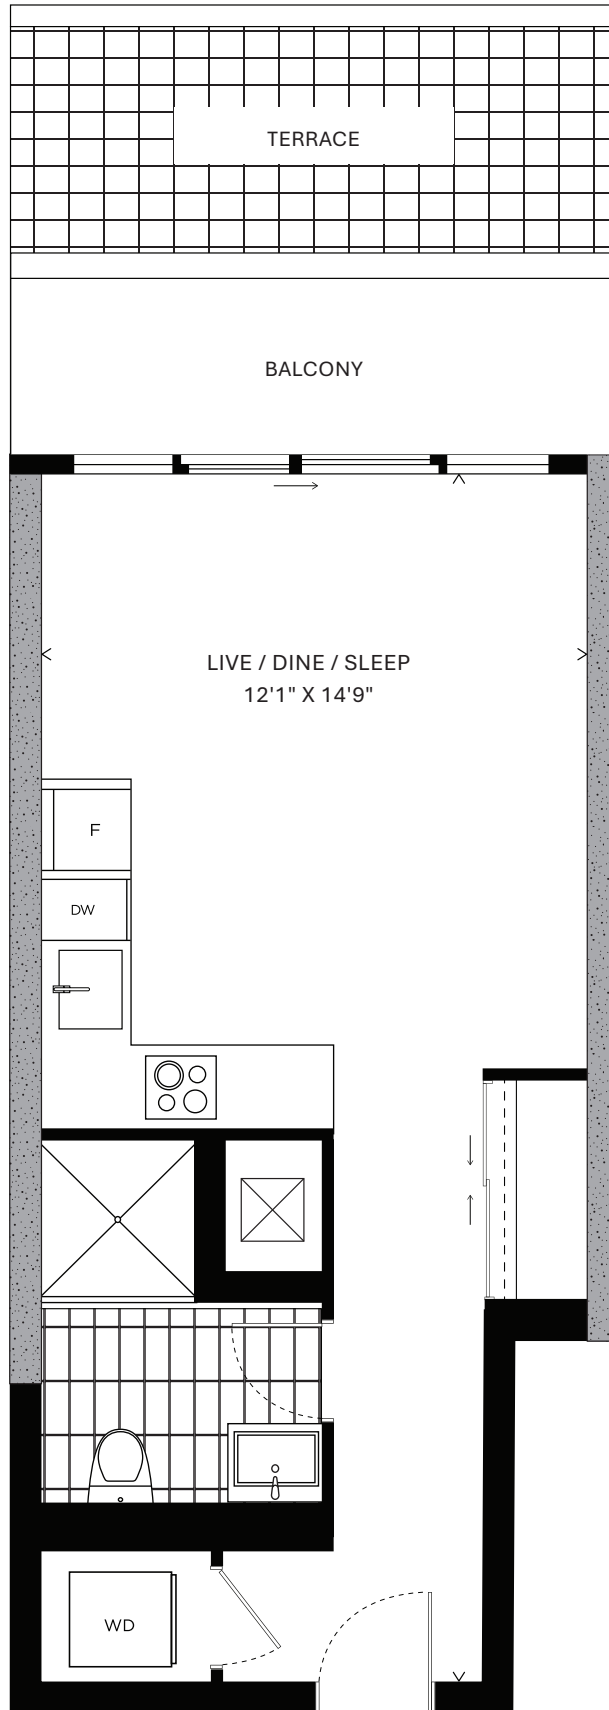

STUDIO #14

361 SQ.FT.

- 320
- 335
  (393 SQ. FT.)
- 420
- 435
- 519
- 533
- 619
- 633
- 717
- 731
- 817
- 831
- 915
- 929

REINE