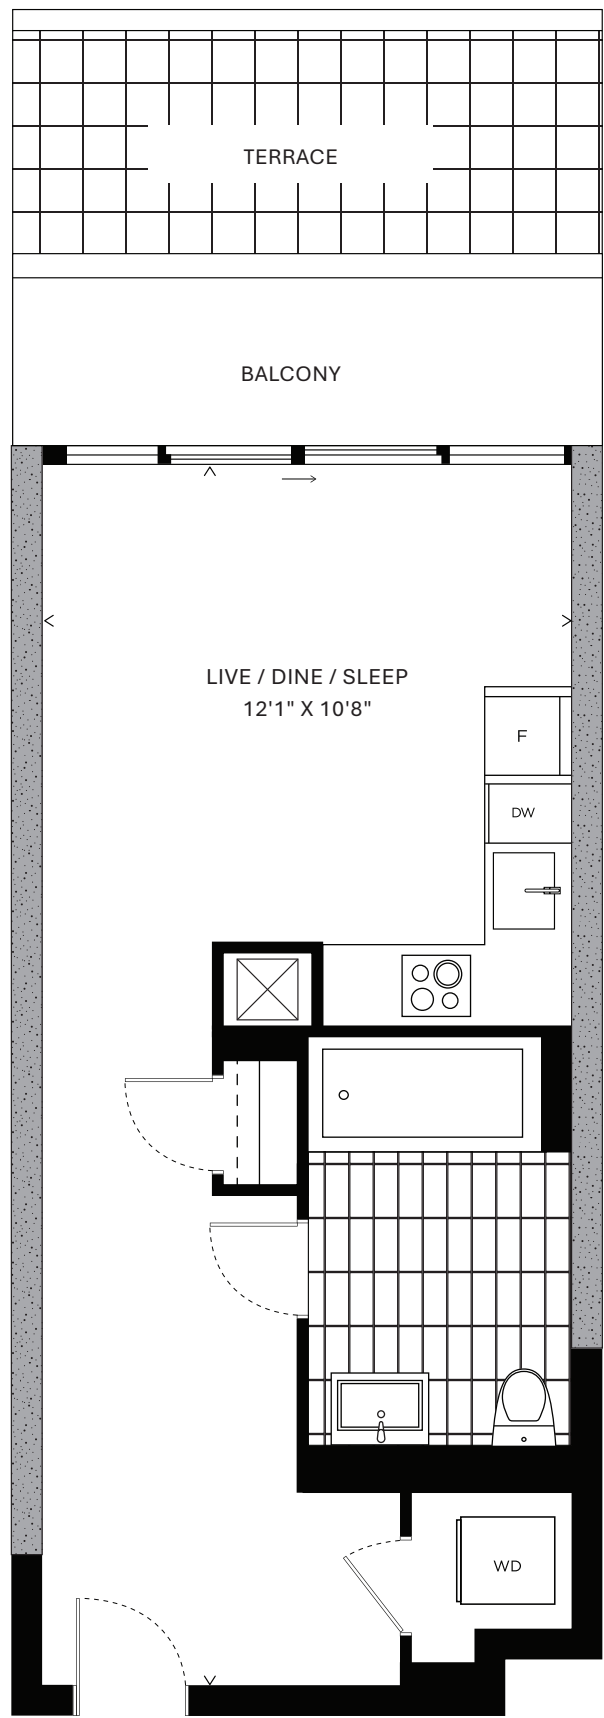

REINE

All prices, sites and specifications are subject to change without notice. E.80.E.