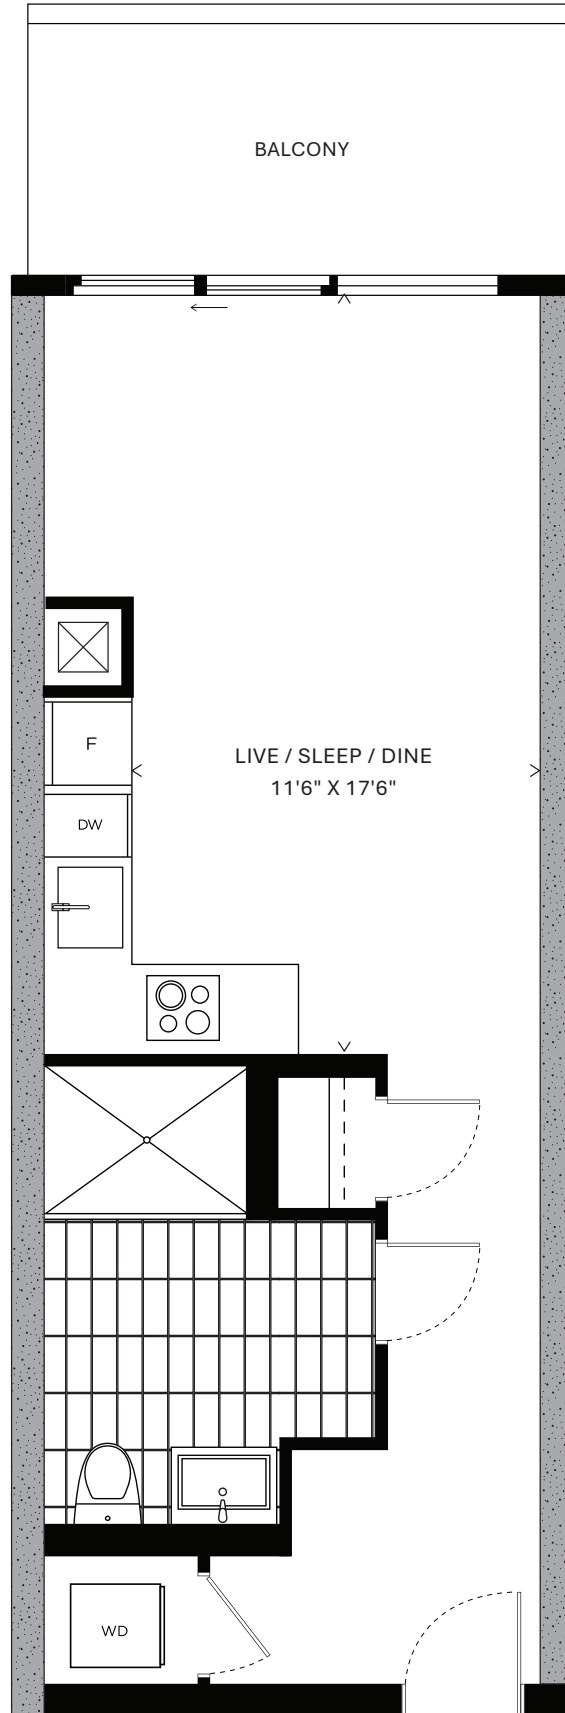

STUDIO #10

423 SQ.FT.

- 303
- 403
- 503
- 603
- 703
- 803
- 903

REINE