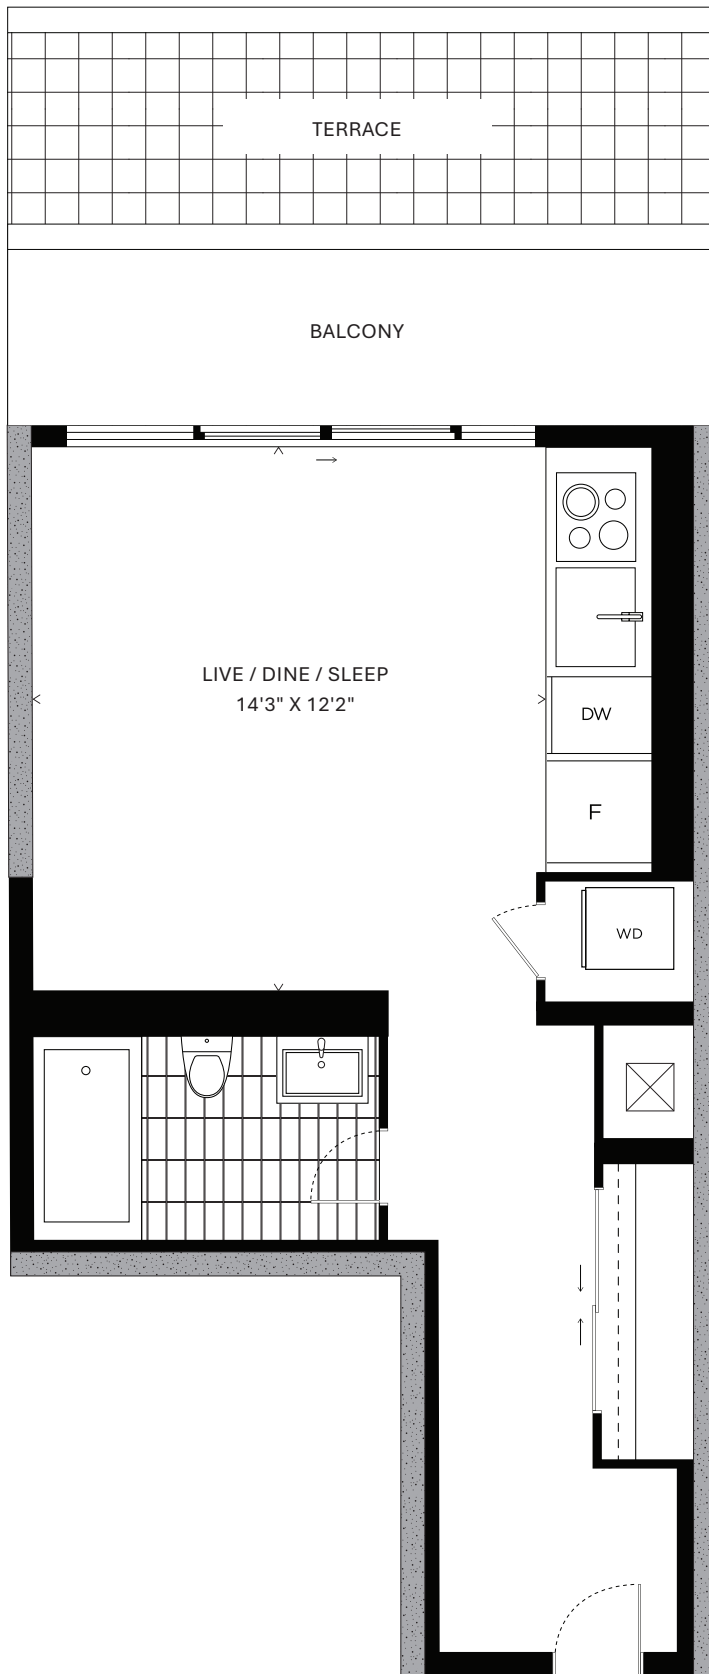

STUDIO #18

390 SQ.FT.

331
431
529
629
727
827
925

REINE