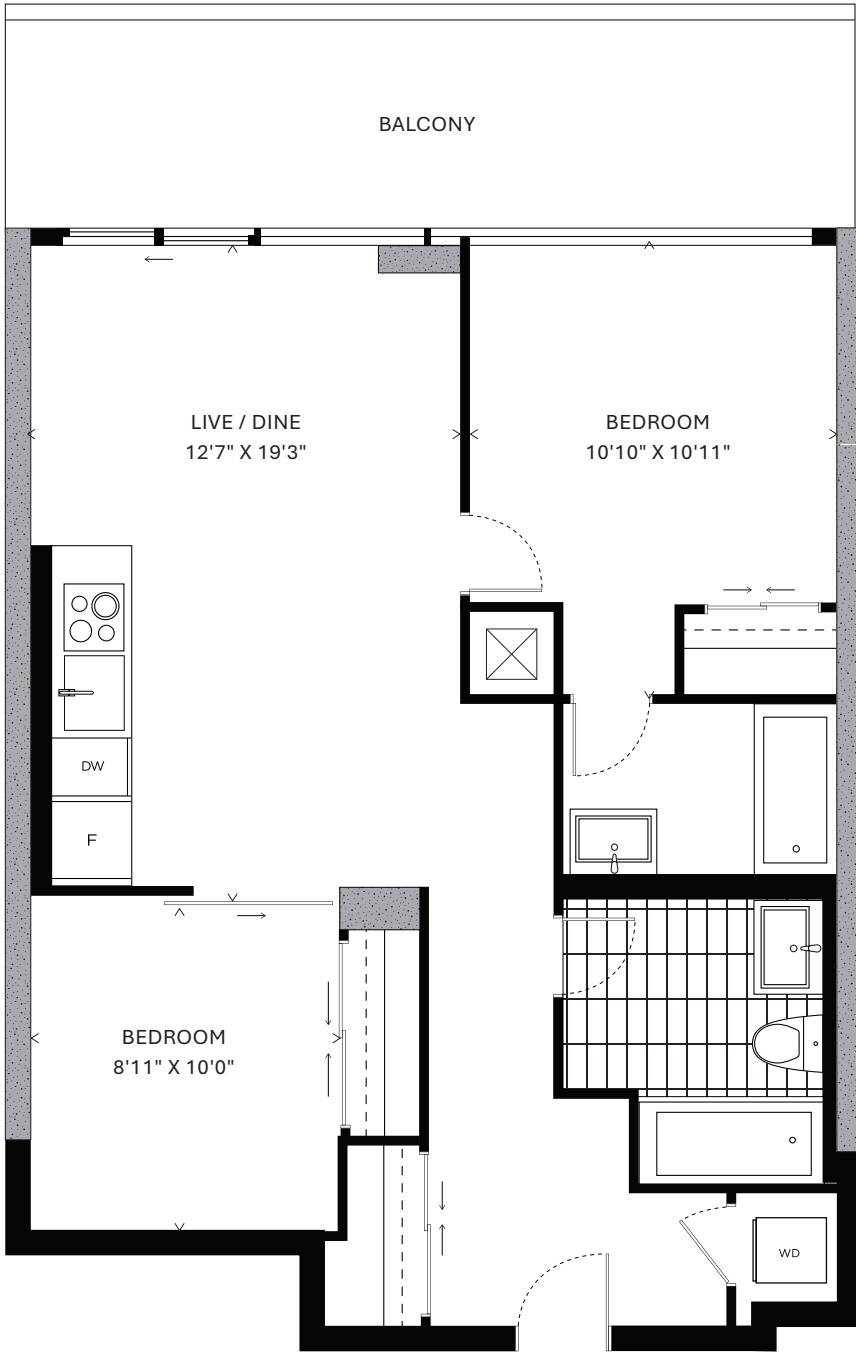

- 226
- 344
- 450
- 545
- 645
- 740
- 840
- 935

REINE