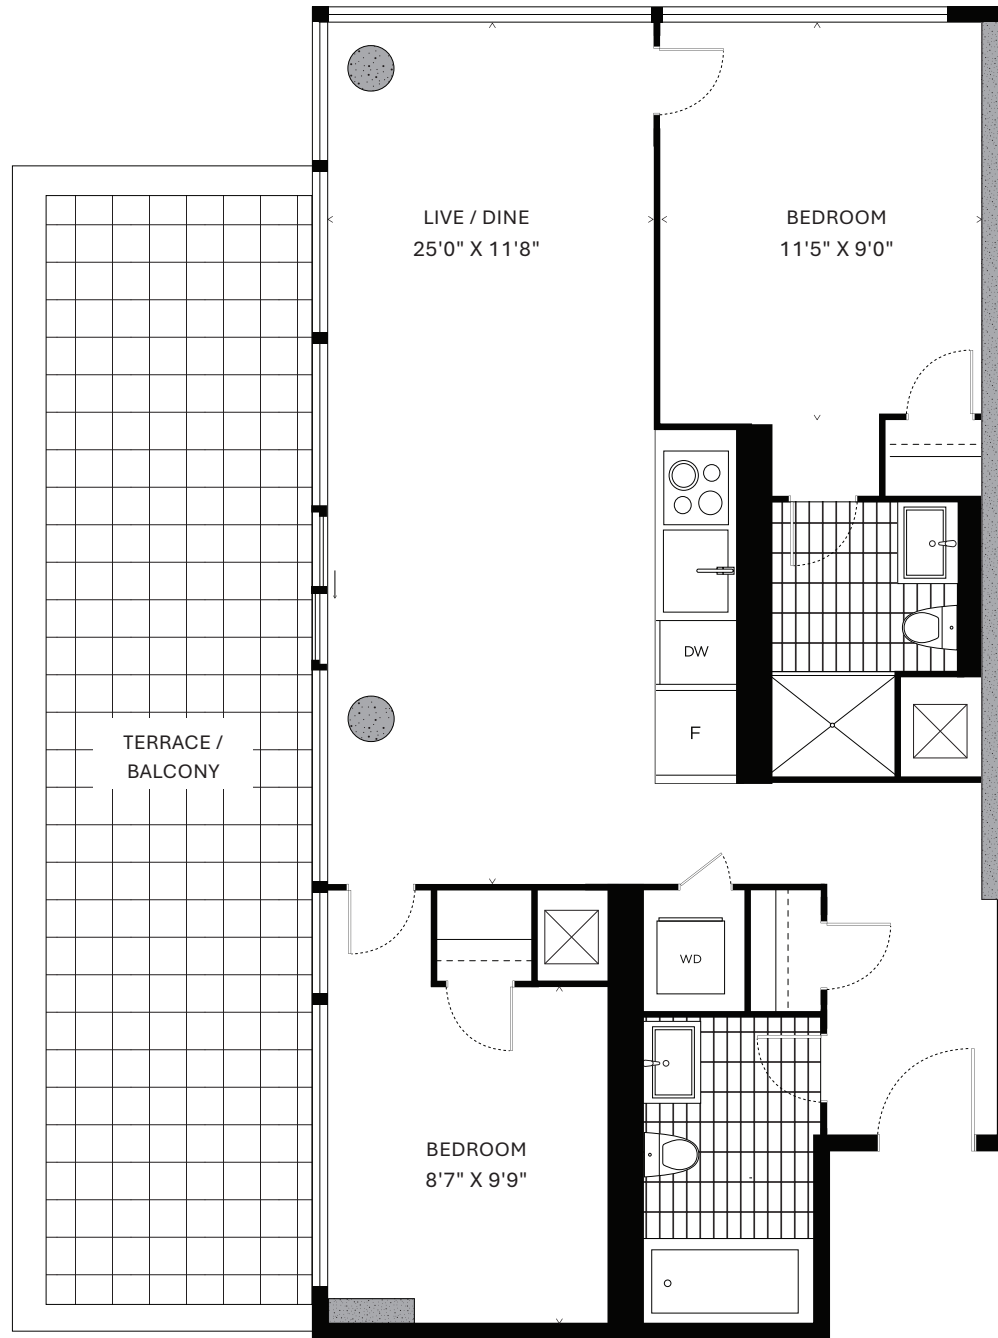

TWOBED #28

803 SQ.FT.

550
650
745
845
940

REINE