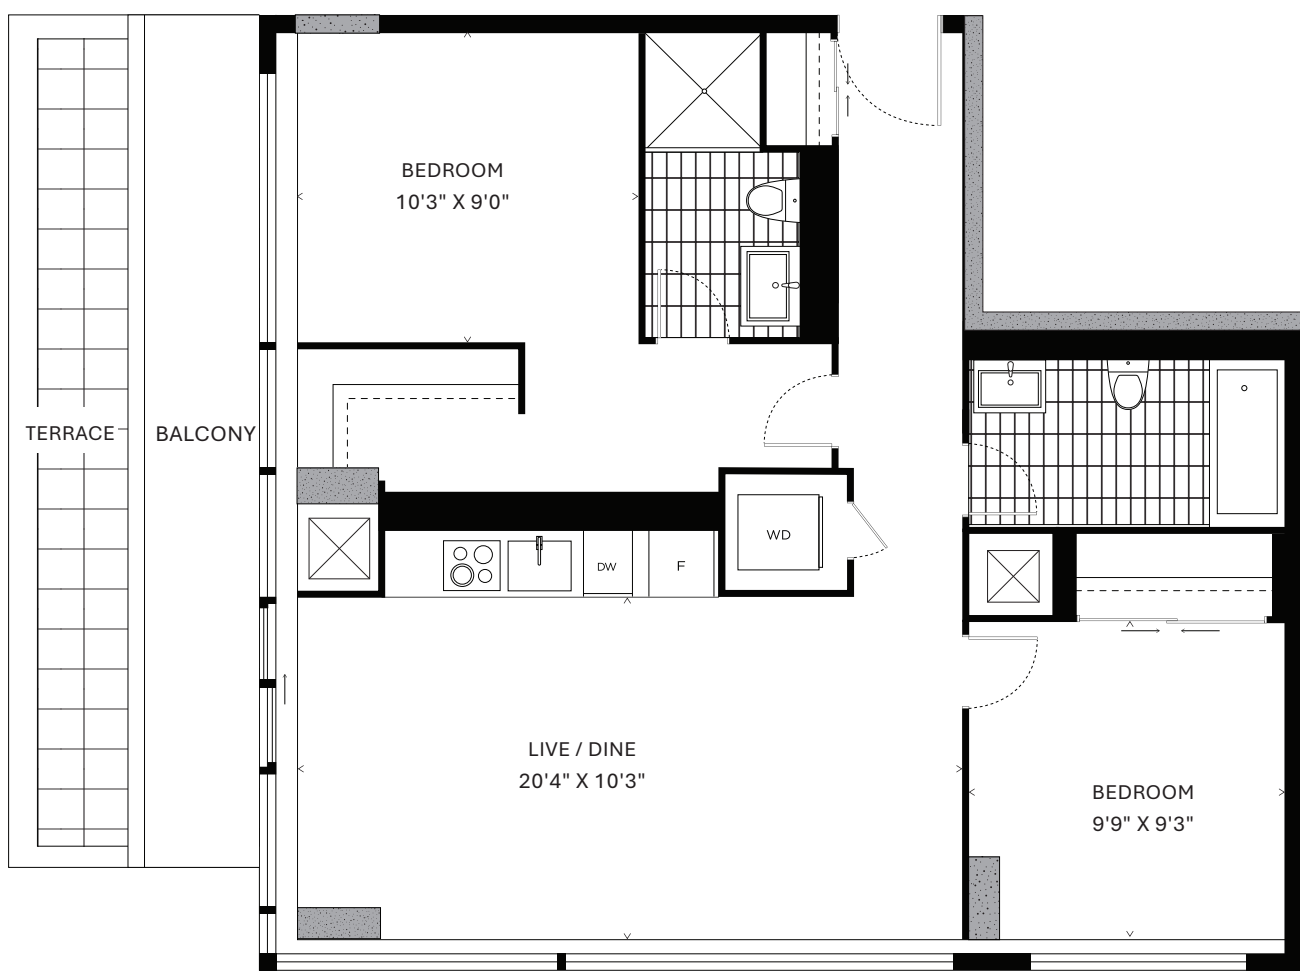

LEVEL 7-8

LEVEL 9

REINE

All prices, sizes and specifications are subject to change without notice. E.S.O.E.

TWOBED #26

836 SQ.FT.

551
(847 SQ. FT.)

651
746
846
941

REINE

All prices, sizes and specifications are subject to change without notice. E.S.O.E.

TWO BED #27

847 SQ.FT.

525
625
723
823

LEVEL 5

LEVEL 6

LEVEL 7-8