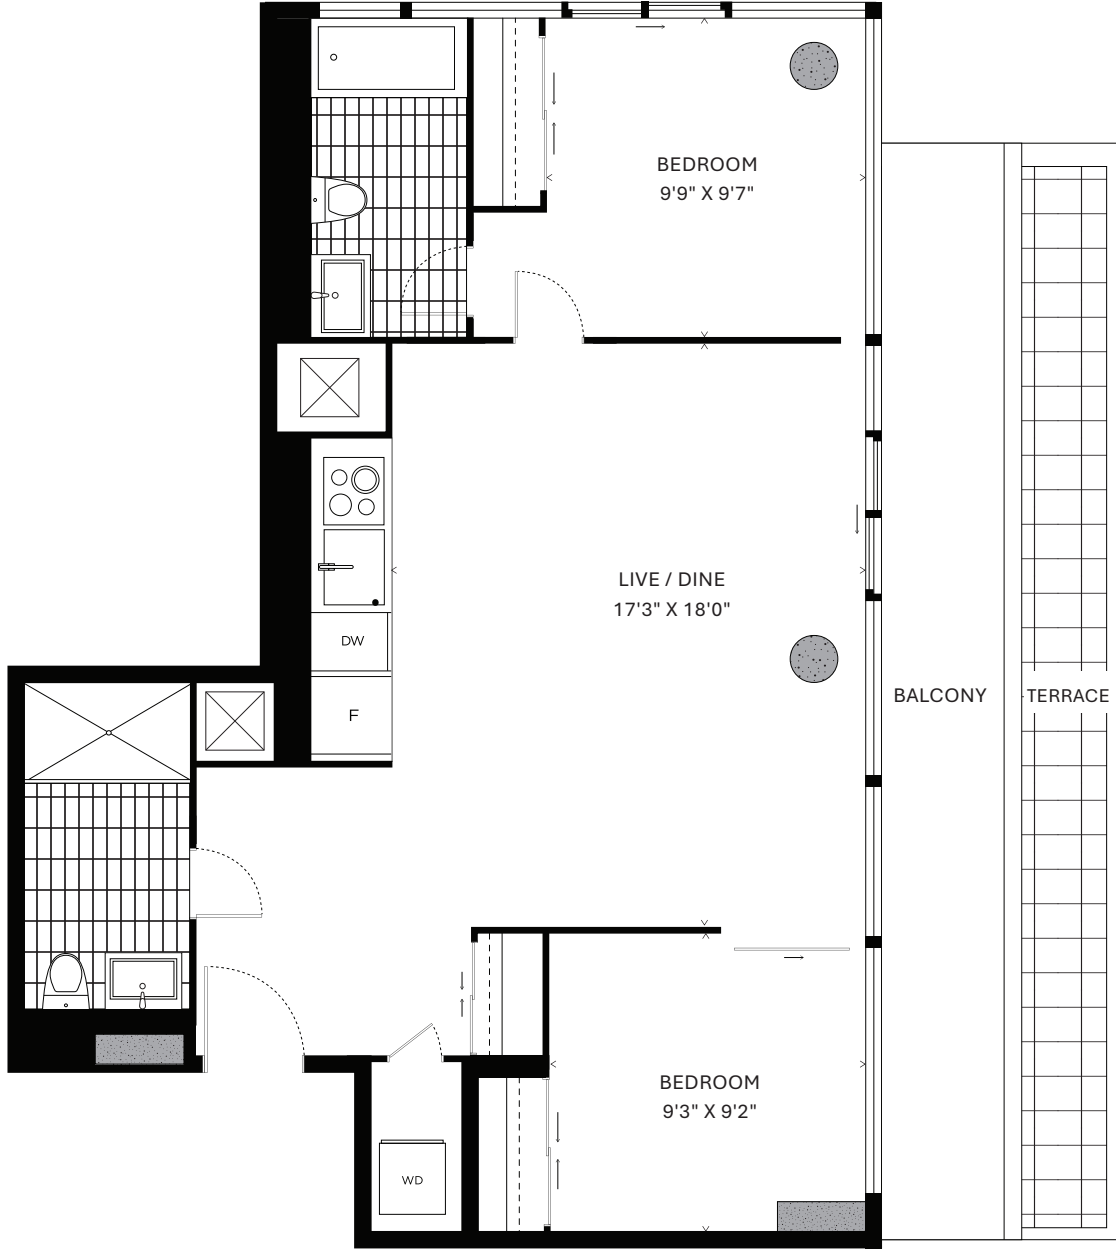

TWO BED #27

847 SQ.FT.

525
625
723
823