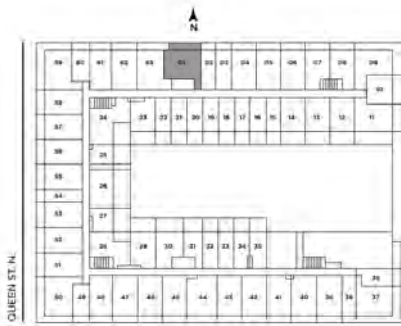

TWO BED #12

819 SQ.FT.

301
401
501
601
701
801
901

LEVEL 3