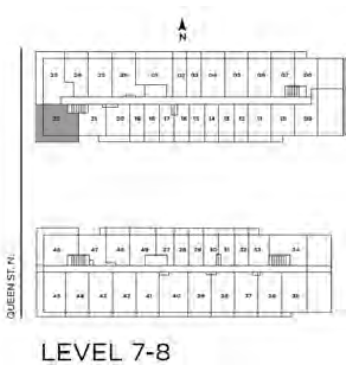

LEVEL 7-8

LEVEL 9

REINE

All prices, sizes and specifications are subject to change without notice. E.S.O.E.

TWOBED #26

836 SQ.FT.

551
(847 SQ. FT.)

651
746
846
941

REINE

All prices, sizes and specifications are subject to change without notice. E.S.O.E.

TWO BED #27

847 SQ.FT.

525
625
723
823

LEVEL 5

LEVEL 6

LEVEL 7-8