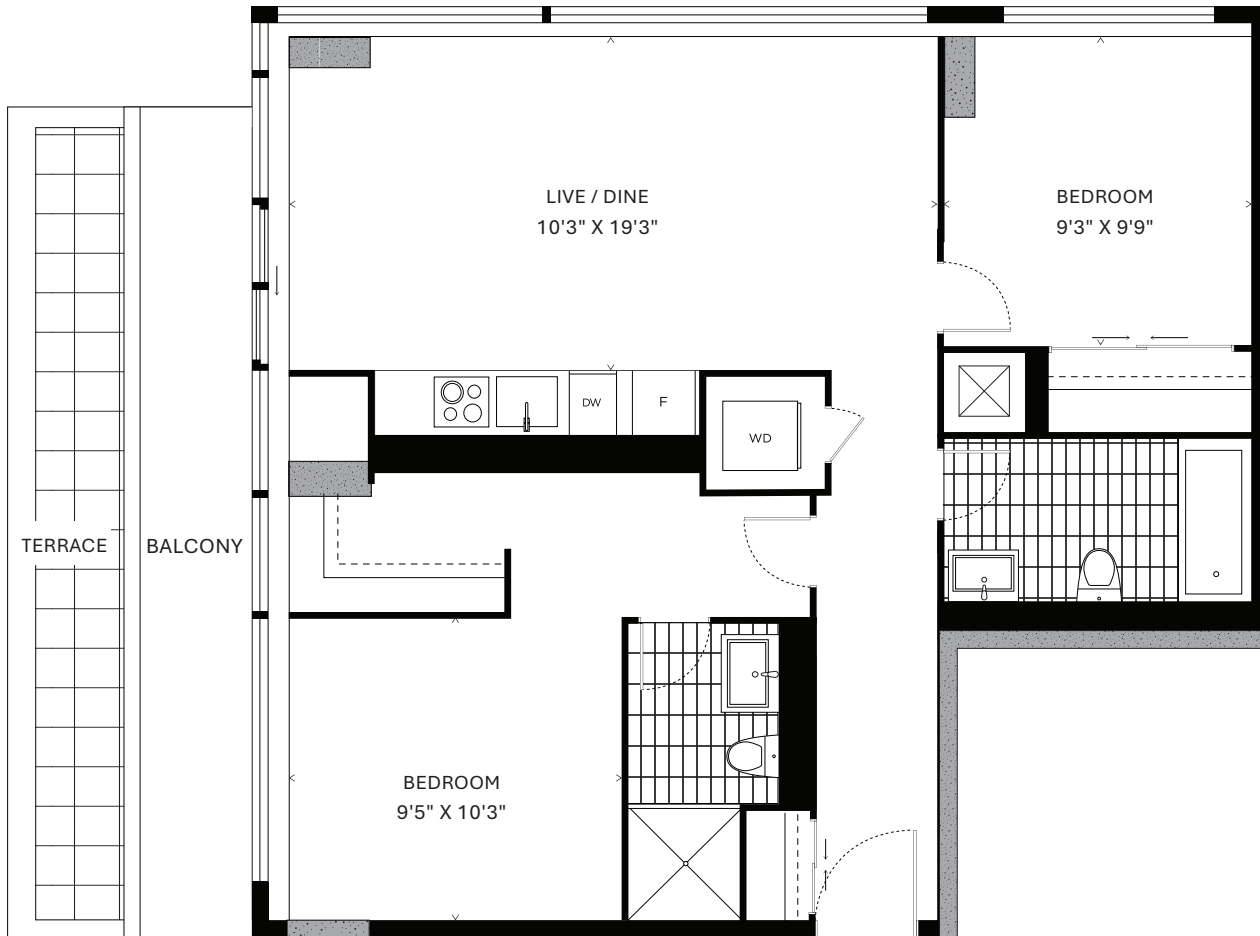

TWOBED #25

836 SQ.FT.

524
(847 SQ. FT.)

624

722

822

920

LEVEL 5