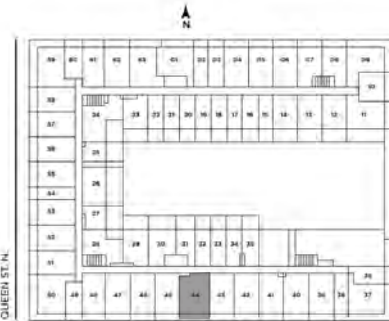

TWO BED #11

818 SQ.FT.

LEVEL 3

- 226
- 344
- 450
- 545
- 645
- 740
- 840
- 935

REINE