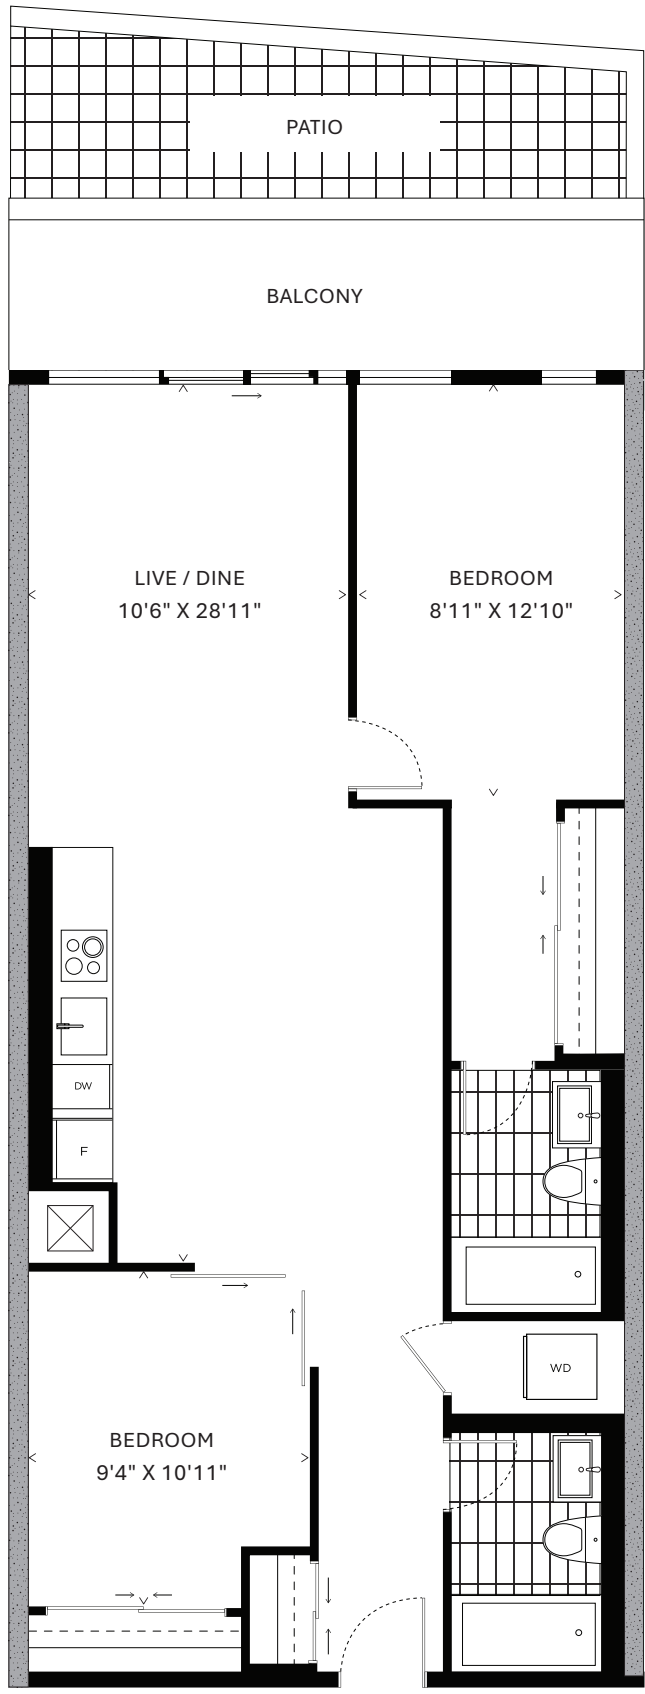

TWO BED #19

793 SQ.FT.

363
469
528
628
726
826
924

LEVEL 3

LEVEL 4

LEVEL 5

LEVEL 6

LEVEL 7-8

LEVEL 7-8

LEVEL 9

REINE

All prices, sizes and specifications are subject to change without notice. E.S.O.E.

TWOBED #26

836 SQ.FT.

551
(847 SQ. FT.)

651
746
846
941

REINE

All prices, sizes and specifications are subject to change without notice. E.S.O.E.

TWO BED #27

847 SQ.FT.

525
625
723
823

LEVEL 5

LEVEL 6

LEVEL 7-8

REINE

All prices, sizes and specifications are subject to change without notice. E.&O.E.

TWOBED # 3

919 SQ.FT.

- 105
- 106
- 107
- 108
- 207
- 208
- 209
- 210

LEVEL 1

LEVEL 2

REINE