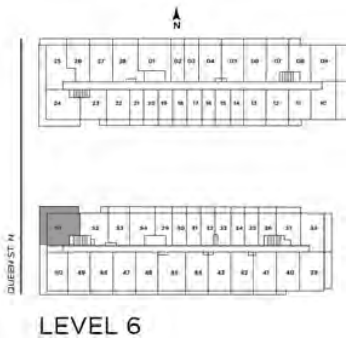

LEVEL 7-8

LEVEL 9

REINE

All prices, sizes and specifications are subject to change without notice. E.S.O.E.

TWOBED #26

836 SQ.FT.

551
(847 SQ. FT.)

651
746
846
941

REINE

All prices, sizes and specifications are subject to change without notice. E.S.O.E.

TWO BED #27

847 SQ.FT.

525
625
723
823

LEVEL 5

LEVEL 6

LEVEL 7-8