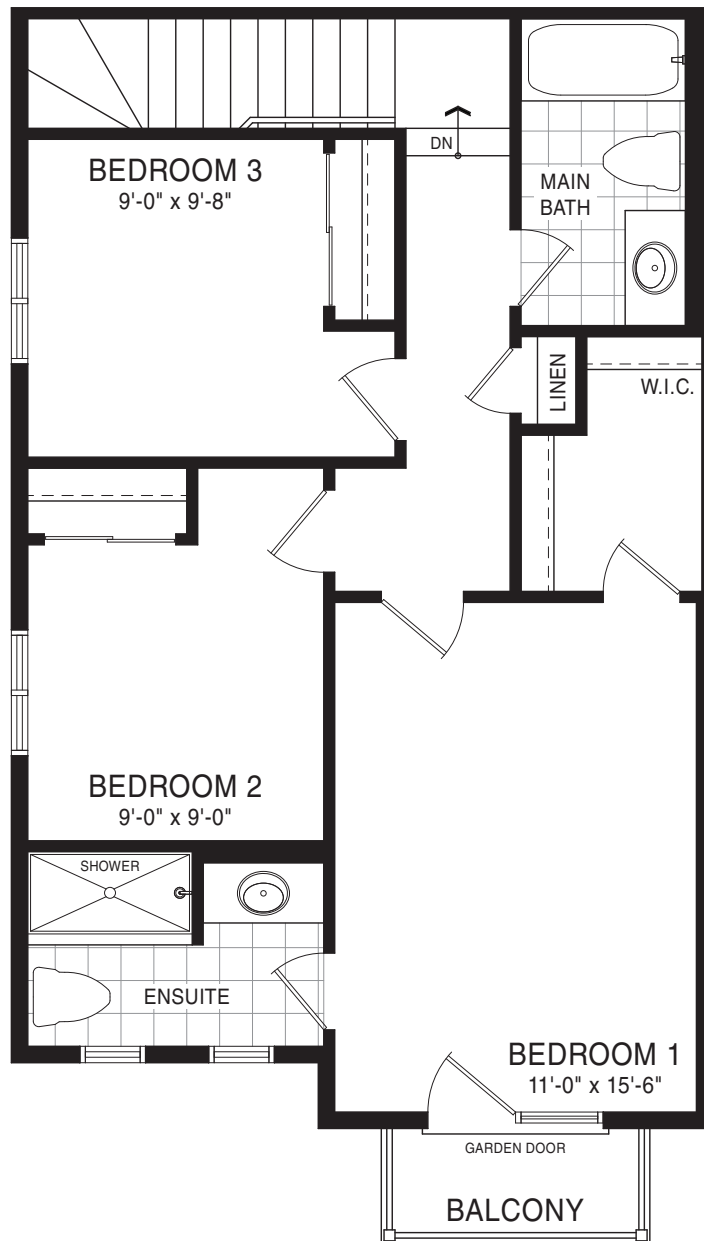

THIRD FLOOR PLAN
STYLE A

SYDNEY 26' VILLAGE TOWN

STYLE A - 1,476 to 1,500 SQ.FT.

STYLE B - 1,547 to 1,559 SQ.FT.

STYLE C - 1,534 to 1,559 SQ.FT.

SYDNEY 26' VILLAGE TOWN

STYLE A1 - 1,500 SQ.FT.
 STYLE A2 - 1,476 SQ.FT.
 STYLE A3 - 1,476 SQ.FT.
 STYLE B1 - 1,547 SQ.FT.

STYLE B2 - 1,559 SQ.FT.
 STYLE C1 - 1,559 SQ.FT.
 STYLE C2 - 1,534 SQ.FT.
 STYLE C3 - 1,534 SQ.FT.

GROUND FLOOR PLAN
 STYLE A

SECOND FLOOR PLAN
 STYLE A

THIRD FLOOR PLAN
 STYLE A

PARIS 26' VILLAGE TOWN

STYLE A - 1,644 to 1,668 SQ.FT.

STYLE B - 1,696 to 1,720 SQ.FT.

STYLE C - 1,706 to 1,730 SQ.FT.

PARIS 26' VILLAGE TOWN

STYLE A1 - 1,668 SQ.FT.
 STYLE A2 - 1,644 SQ.FT.
 STYLE A3 - 1,644 SQ.FT.
 STYLE B1 - 1,720 SQ.FT.

STYLE B2 - 1,696 SQ.FT.
 STYLE C1 - 1,730 SQ.FT.
 STYLE C2 - 1,706 SQ.FT.
 STYLE C3 - 1,706 SQ.FT.

GROUND FLOOR PLAN
 STYLE A

SECOND FLOOR PLAN
 STYLE A

THIRD FLOOR PLAN
 STYLE A

MADRID CORNER 26' VILLAGE TOWN

STYLE A - 1,674 SQ.FT.

STYLE B - 1,764 SQ.FT.

STYLE C - 1,741 SQ.FT.

MADRID CORNER 26' VILLAGE TOWN