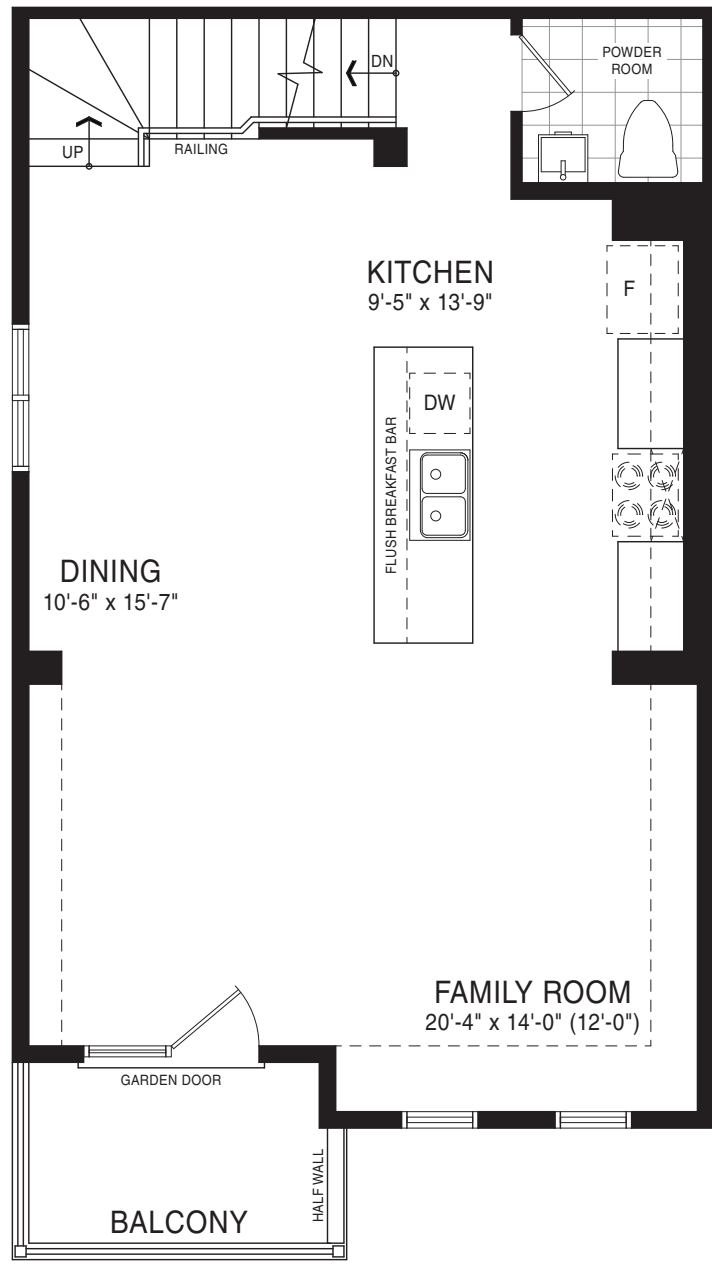

STYLE B2 - 1,559 SQ.FT.
 STYLE C1 - 1,559 SQ.FT.
 STYLE C2 - 1,534 SQ.FT.
 STYLE C3 - 1,534 SQ.FT.

GROUND FLOOR PLAN
 STYLE A

SECOND FLOOR PLAN
 STYLE A

THIRD FLOOR PLAN
 STYLE A

PARIS 26' VILLAGE TOWN

STYLE A - 1,644 to 1,668 SQ.FT.

STYLE B - 1,696 to 1,720 SQ.FT.

STYLE C - 1,706 to 1,730 SQ.FT.

PARIS 26' VILLAGE TOWN

STYLE A1 - 1,668 SQ.FT.
 STYLE A2 - 1,644 SQ.FT.
 STYLE A3 - 1,644 SQ.FT.
 STYLE B1 - 1,720 SQ.FT.

STYLE B2 - 1,696 SQ.FT.
 STYLE C1 - 1,730 SQ.FT.
 STYLE C2 - 1,706 SQ.FT.
 STYLE C3 - 1,706 SQ.FT.

GROUND FLOOR PLAN
 STYLE A

SECOND FLOOR PLAN
 STYLE A

THIRD FLOOR PLAN
 STYLE A

MADRID CORNER 26' VILLAGE TOWN

STYLE A - 1,674 SQ.FT.

STYLE B - 1,764 SQ.FT.

STYLE C - 1,741 SQ.FT.

MADRID CORNER 26' VILLAGE TOWN

STYLE A - 1,674 SQ.FT.

STYLE B - 1,764 SQ.FT.

STYLE C - 1,741 SQ.FT.

GROUND FLOOR PLAN
STYLE A

SECOND FLOOR PLAN
STYLE A

THIRD FLOOR PLAN
STYLE A