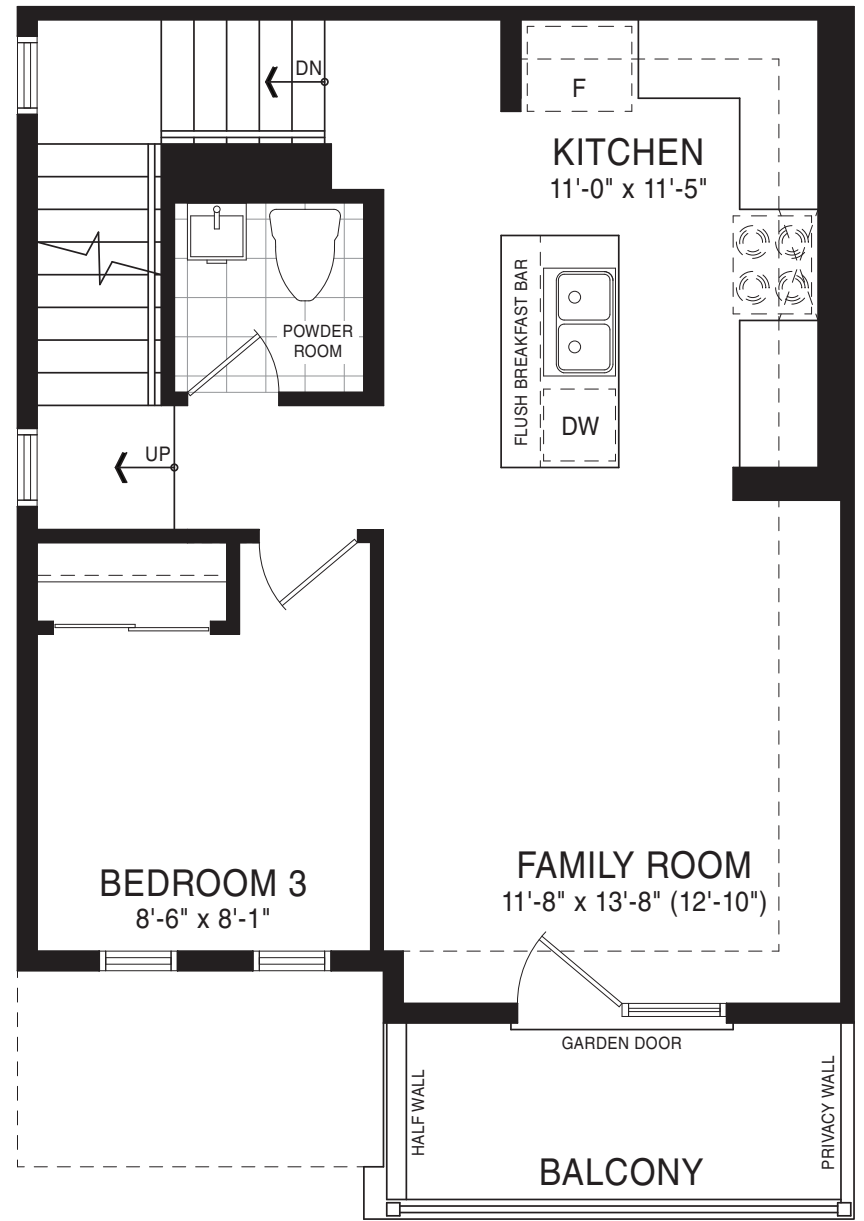

VIENNA VILLAGE TOWN

STYLE A - 1,326 SQ.FT.

STYLE B - 1,355 SQ.FT.

STYLE C - 1,355 SQ.FT.

VIENNA VILLAGE TOWN

STYLE A1 - 1,326 SQ.FT.

STYLE B2 - 1,355 SQ.FT.

STYLE A2 - 1,326 SQ.FT.

STYLE C1 - 1,355 SQ.FT.

STYLE B1 - 1,355 SQ.FT.

STYLE C2 - 1,355 SQ.FT.

GROUND FLOOR PLAN
STYLE A

SECOND FLOOR PLAN
STYLE A

THIRD FLOOR PLAN
STYLE A

LONDON 26' VILLAGE TOWN

STYLE A - 1,235 SQ.FT.

STYLE B - 1,287 SQ.FT.

STYLE C - 1,287 SQ.FT.

LONDON 26' VILLAGE TOWN

STYLE A - 1,235 SQ.FT.

STYLE B - 1,287 SQ.FT.

STYLE C - 1,287 SQ.FT.

GROUND FLOOR PLAN
STYLE A

SECOND FLOOR PLAN
STYLE A

THIRD FLOOR PLAN
STYLE A

SYDNEY 26' VILLAGE TOWN

STYLE A - 1,476 to 1,500 SQ.FT.

STYLE B - 1,547 to 1,559 SQ.FT.

STYLE C - 1,534 to 1,559 SQ.FT.

SYDNEY 26' VILLAGE TOWN

STYLE A1 - 1,500 SQ.FT.
 STYLE A2 - 1,476 SQ.FT.
 STYLE A3 - 1,476 SQ.FT.
 STYLE B1 - 1,547 SQ.FT.