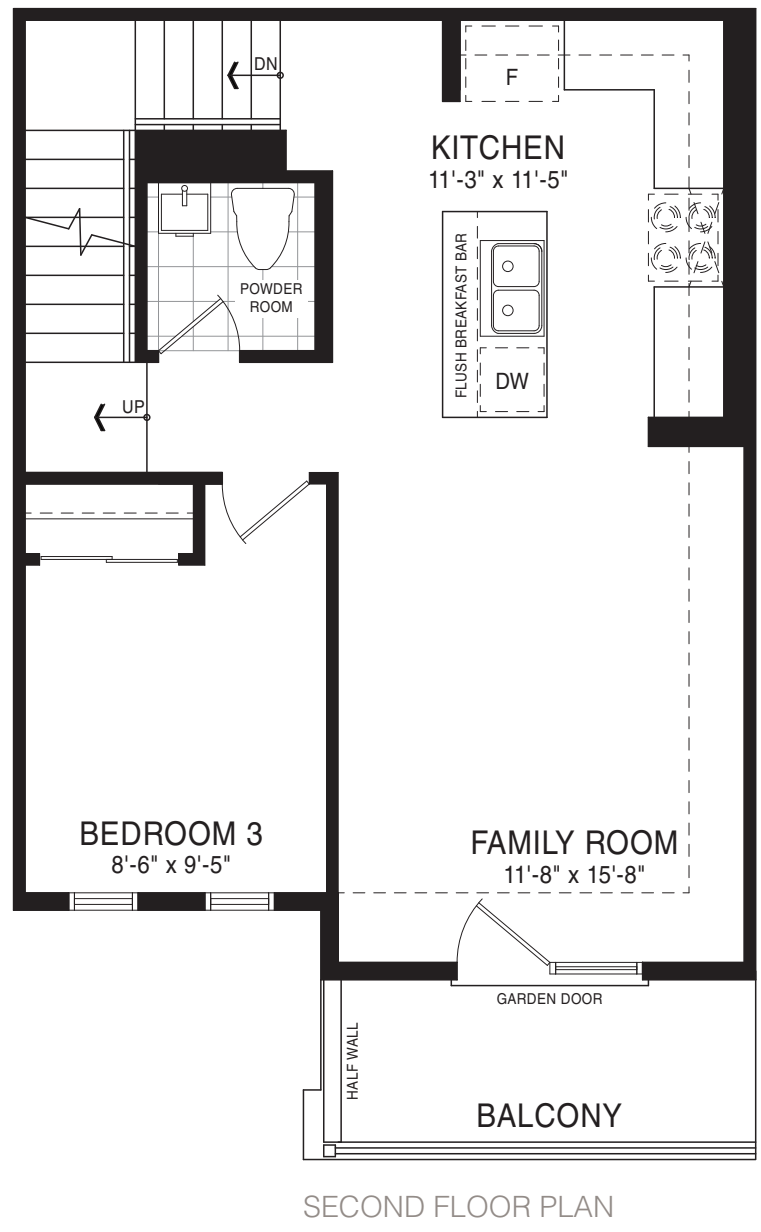

VIENNA VILLAGE TOWN

STYLE A - 1,326 SQ.FT.

STYLE B - 1,355 SQ.FT.

STYLE C - 1,355 SQ.FT.

VIENNA VILLAGE TOWN

STYLE A1 - 1,326 SQ.FT.

STYLE B2 - 1,355 SQ.FT.

STYLE A2 - 1,326 SQ.FT.

STYLE C1 - 1,355 SQ.FT.

STYLE B1 - 1,355 SQ.FT.

STYLE C2 - 1,355 SQ.FT.

GROUND FLOOR PLAN
STYLE A

SECOND FLOOR PLAN
STYLE A

THIRD FLOOR PLAN
STYLE A

LONDON 26' VILLAGE TOWN

STYLE A - 1,235 SQ.FT.

STYLE B - 1,287 SQ.FT.

STYLE C - 1,287 SQ.FT.

LONDON 26' VILLAGE TOWN

STYLE A - 1,235 SQ.FT.

STYLE B - 1,287 SQ.FT.

STYLE C - 1,287 SQ.FT.

GROUND FLOOR PLAN
STYLE A

SECOND FLOOR PLAN
STYLE A

STYLE A - 1,674 SQ.FT.

STYLE B - 1,764 SQ.FT.

STYLE C - 1,741 SQ.FT.

GROUND FLOOR PLAN
STYLE A

SECOND FLOOR PLAN
STYLE A

THIRD FLOOR PLAN
STYLE A