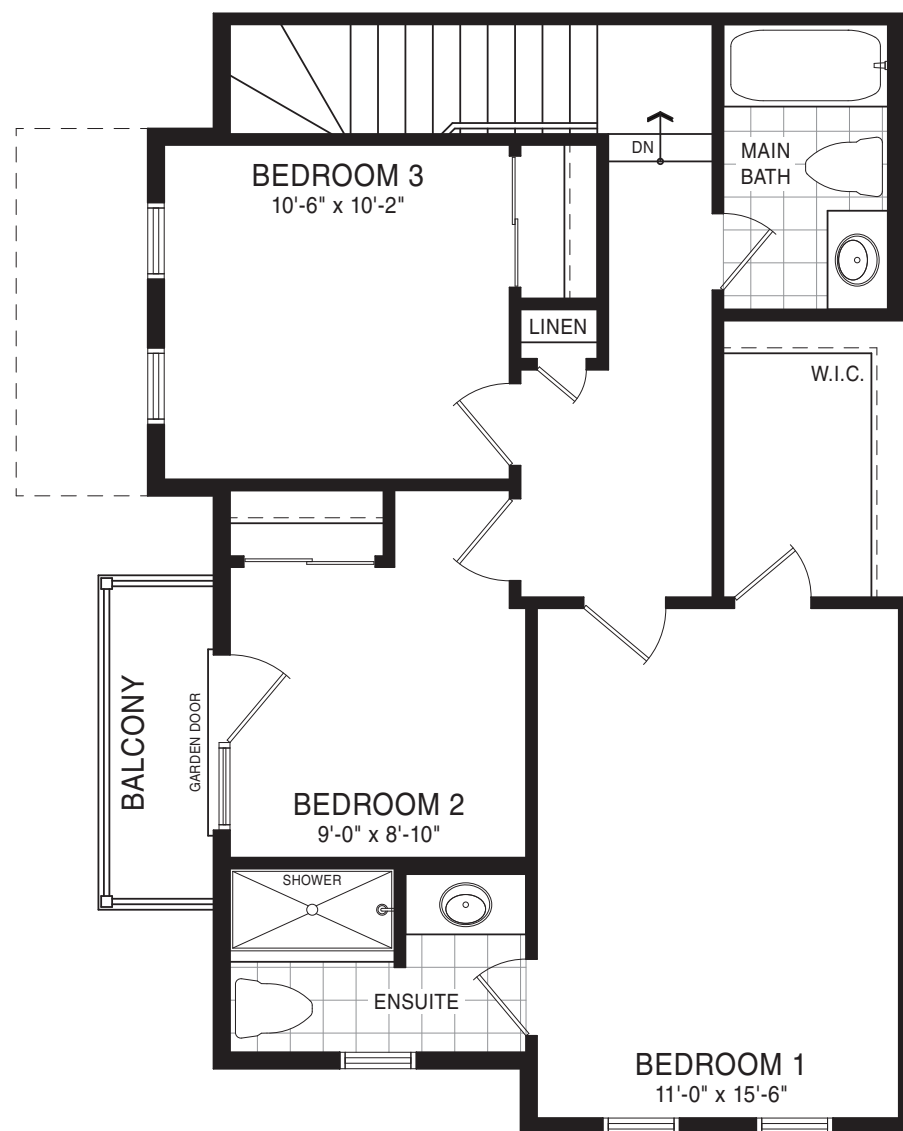

VIENNA VILLAGE TOWN

STYLE A - 1,326 SQ.FT.

STYLE B - 1,355 SQ.FT.

STYLE C - 1,355 SQ.FT.

VIENNA VILLAGE TOWN

STYLE A1 - 1,326 SQ.FT.

STYLE B2 - 1,355 SQ.FT.

STYLE A2 - 1,326 SQ.FT.

STYLE B - 1,696 to 1,720 SQ.FT.

STYLE C - 1,706 to 1,730 SQ.FT.

PARIS 26' VILLAGE TOWN

STYLE A1 - 1,668 SQ.FT.
 STYLE A2 - 1,644 SQ.FT.
 STYLE A3 - 1,644 SQ.FT.
 STYLE B1 - 1,720 SQ.FT.

STYLE B2 - 1,696 SQ.FT.
 STYLE C1 - 1,730 SQ.FT.
 STYLE C2 - 1,706 SQ.FT.
 STYLE C3 - 1,706 SQ.FT.

GROUND FLOOR PLAN
 STYLE A

SECOND FLOOR PLAN
 STYLE A

THIRD FLOOR PLAN
 STYLE A

MADRID CORNER 26' VILLAGE TOWN

STYLE A - 1,674 SQ.FT.

STYLE B - 1,764 SQ.FT.

STYLE C - 1,741 SQ.FT.

MADRID CORNER 26' VILLAGE TOWN

STYLE A - 1,674 SQ.FT.

STYLE B - 1,764 SQ.FT.

STYLE C - 1,741 SQ.FT.

GROUND FLOOR PLAN
STYLE A

SECOND FLOOR PLAN
STYLE A

THIRD FLOOR PLAN
STYLE A