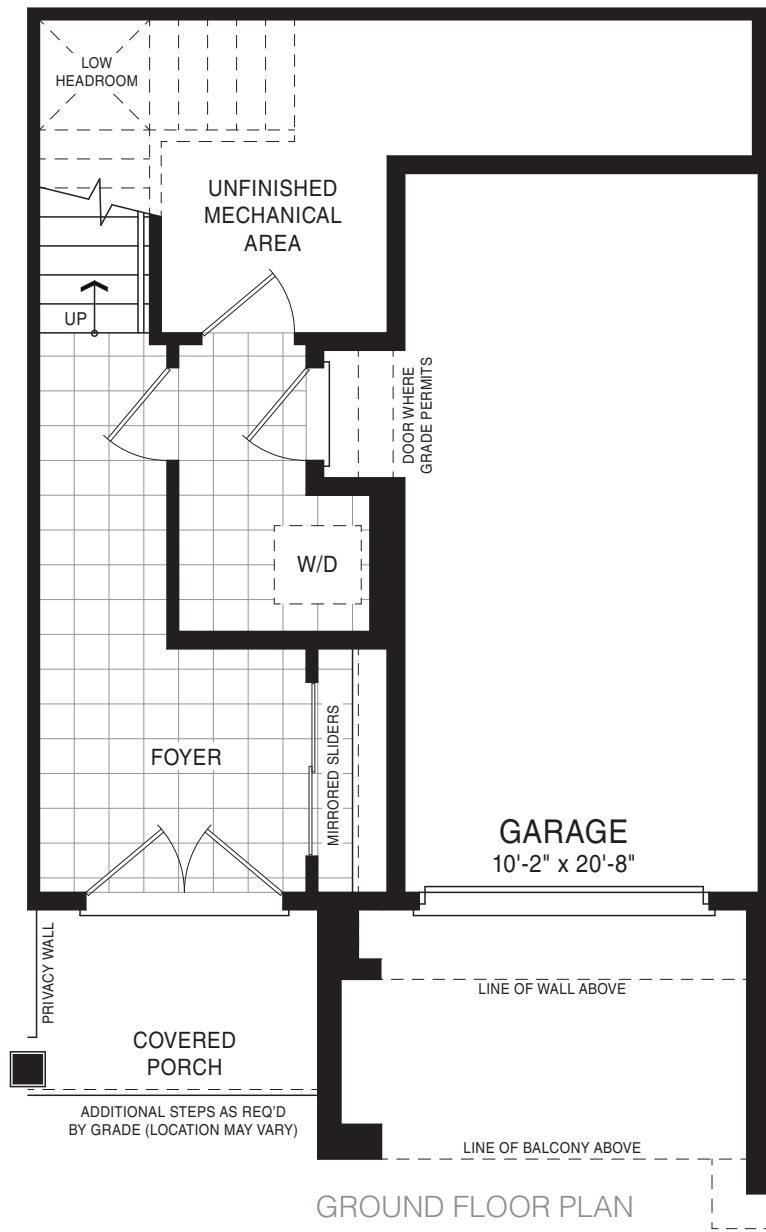

VIENNA VILLAGE TOWN

STYLE A - 1,326 SQ.FT.

STYLE B - 1,355 SQ.FT.

STYLE C - 1,355 SQ.FT.

VIENNA VILLAGE TOWN

STYLE A1 - 1,326 SQ.FT.

STYLE B2 - 1,355 SQ.FT.

STYLE A2 - 1,326 SQ.FT.

STYLE C1 - 1,355 SQ.FT.

STYLE B1 - 1,355 SQ.FT.

STYLE C2 - 1,355 SQ.FT.

GROUND FLOOR PLAN
STYLE A

SECOND FLOOR PLAN
STYLE A

THIRD FLOOR PLAN
STYLE A

LONDON 26' VILLAGE TOWN

STYLE A - 1,235 SQ.FT.

STYLE B - 1,287 SQ.FT.

STYLE C - 1,287 SQ.FT.

LONDON 26' VILLAGE TOWN

STYLE A - 1,235 SQ.FT.

STYLE B - 1,287 SQ.FT.

STYLE C - 1,287 SQ.FT.

GROUND FLOOR PLAN
STYLE A

SECOND FLOOR PLAN
STYLE A

THIRD FLOOR PLAN
STYLE A

SYDNEY 26' VILLAGE TOWN

STYLE A - 1,476 to 1,500 SQ.FT.

STYLE B - 1,547 to 1,559 SQ.FT.

STYLE C - 1,534 to 1,559 SQ.FT.

SYDNEY 26' VILLAGE TOWN

STYLE A1 - 1,500 SQ.FT.
 STYLE A2 - 1,476 SQ.FT.
 STYLE A3 - 1,476 SQ.FT.
 STYLE B1 - 1,547 SQ.FT.