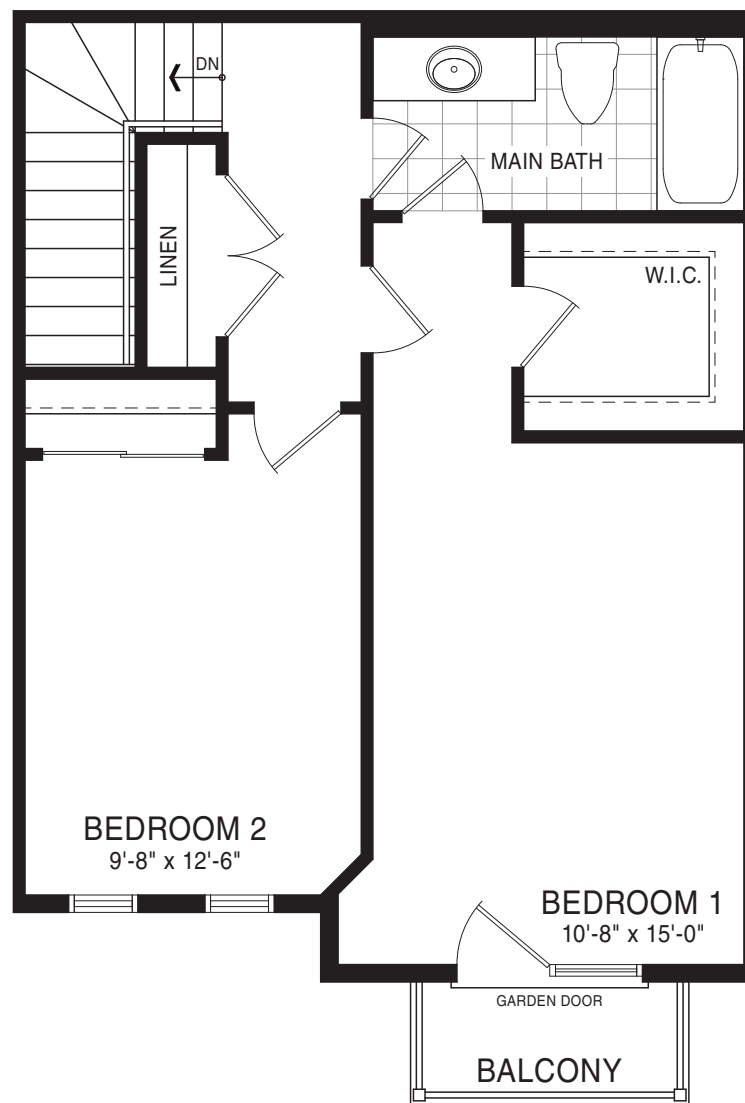

VIENNA VILLAGE TOWN

STYLE A - 1,326 SQ.FT.

STYLE B - 1,355 SQ.FT.

STYLE C - 1,355 SQ.FT.

VIENNA VILLAGE TOWN

STYLE A1 - 1,326 SQ.FT.

STYLE B2 - 1,355 SQ.FT.

STYLE A2 - 1,326 SQ.FT.

STYLE C1 - 1,355 SQ.FT.

STYLE B1 - 1,355 SQ.FT.

STYLE C2 - 1,355 SQ.FT.

GROUND FLOOR PLAN
STYLE A

SECOND FLOOR PLAN
STYLE A

THIRD FLOOR PLAN
STYLE A

LONDON 26' VILLAGE TOWN

STYLE A - 1,235 SQ.FT.

STYLE B - 1,287 SQ.FT.

STYLE C - 1,287 SQ.FT.

LONDON 26' VILLAGE TOWN

STYLE A - 1,235 SQ.FT.

STYLE B - 1,287 SQ.FT.

STYLE C - 1,287 SQ.FT.

GROUND FLOOR PLAN
STYLE A

SECOND FLOOR PLAN
STYLE A

THIRD FLOOR PLAN
STYLE A

SYDNEY 26' VILLAGE TOWN

STYLE A - 1,476 to 1,500 SQ.FT.

STYLE B - 1,547 to 1,559 SQ.FT.

STYLE C - 1,534 to 1,559 SQ.FT.

SYDNEY 26' VILLAGE TOWN

STYLE A1 - 1,500 SQ.FT.
 STYLE A2 - 1,476 SQ.FT.
 STYLE A3 - 1,476 SQ.FT.
 STYLE B1 - 1,547 SQ.FT.