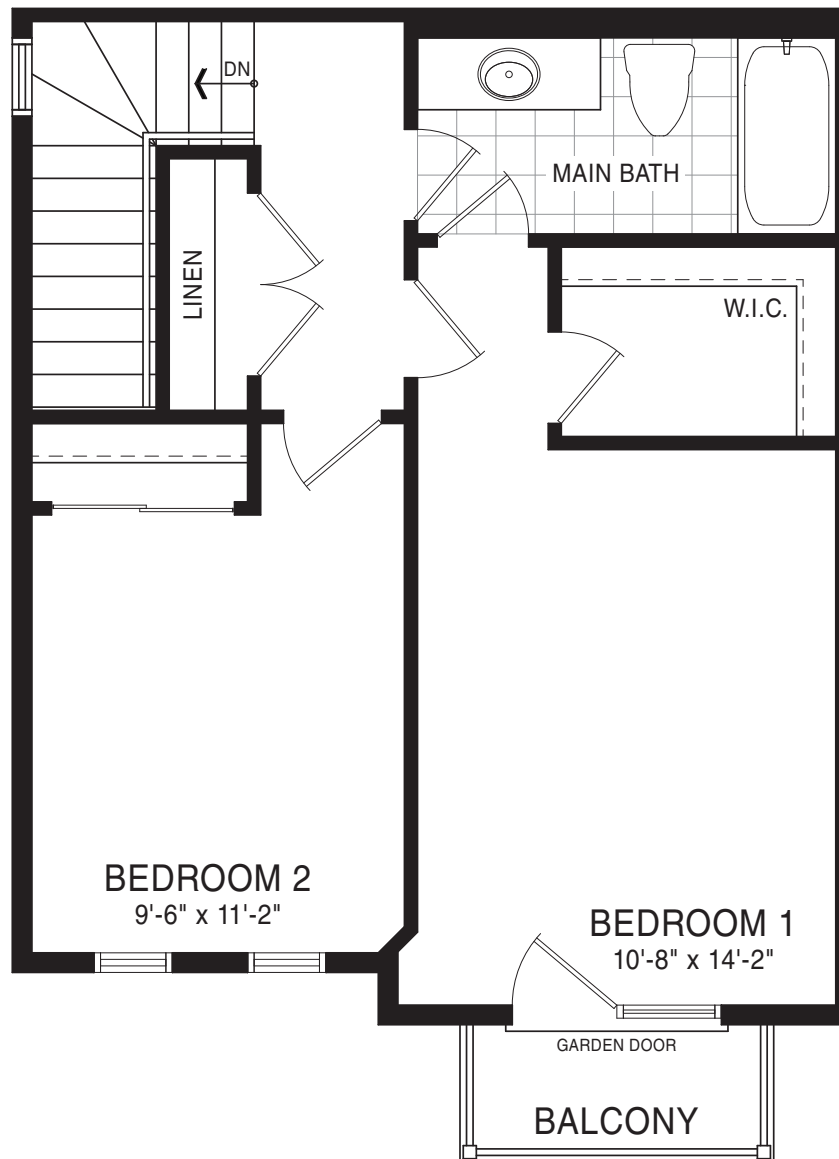

VIENNA VILLAGE TOWN

STYLE A - 1,326 SQ.FT.

STYLE B - 1,355 SQ.FT.

STYLE C - 1,355 SQ.FT.

VIENNA VILLAGE TOWN

STYLE A1 - 1,326 SQ.FT.

STYLE B2 - 1,355 SQ.FT.

STYLE A2 - 1,326 SQ.FT.

STYLE C1 - 1,355 SQ.FT.

STYLE B1 - 1,355 SQ.FT.

STYLE C2 - 1,355 SQ.FT.

GROUND FLOOR PLAN
STYLE A

SECOND FLOOR PLAN
STYLE A

THIRD FLOOR PLAN
STYLE A

LONDON 26' VILLAGE TOWN

STYLE A - 1,235 SQ.FT.

STYLE B - 1,287 SQ.FT.

STYLE C - 1,287 SQ.FT.

LONDON 26' VILLAGE TOWN

STYLE A - 1,235 SQ.FT.

STYLE B - 1,287 SQ.FT.

STYLE C - 1,287 SQ.FT.

GROUND FLOOR PLAN
STYLE A

SECOND FLOOR PLAN
STYLE A

THIRD FLOOR PLAN
STYLE A

SYDNEY 26' VILLAGE TOWN

STYLE A - 1,476 to 1,500 SQ.FT.

STYLE B - 1,547 to 1,559 SQ.FT.

STYLE C - 1,534 to 1,559 SQ.FT.

SYDNEY 26' VILLAGE TOWN

STYLE A1 - 1,500 SQ.FT.
 STYLE A2 - 1,476 SQ.FT.
 STYLE A3 - 1,476 SQ.FT.
 STYLE B1 - 1,547 SQ.FT.