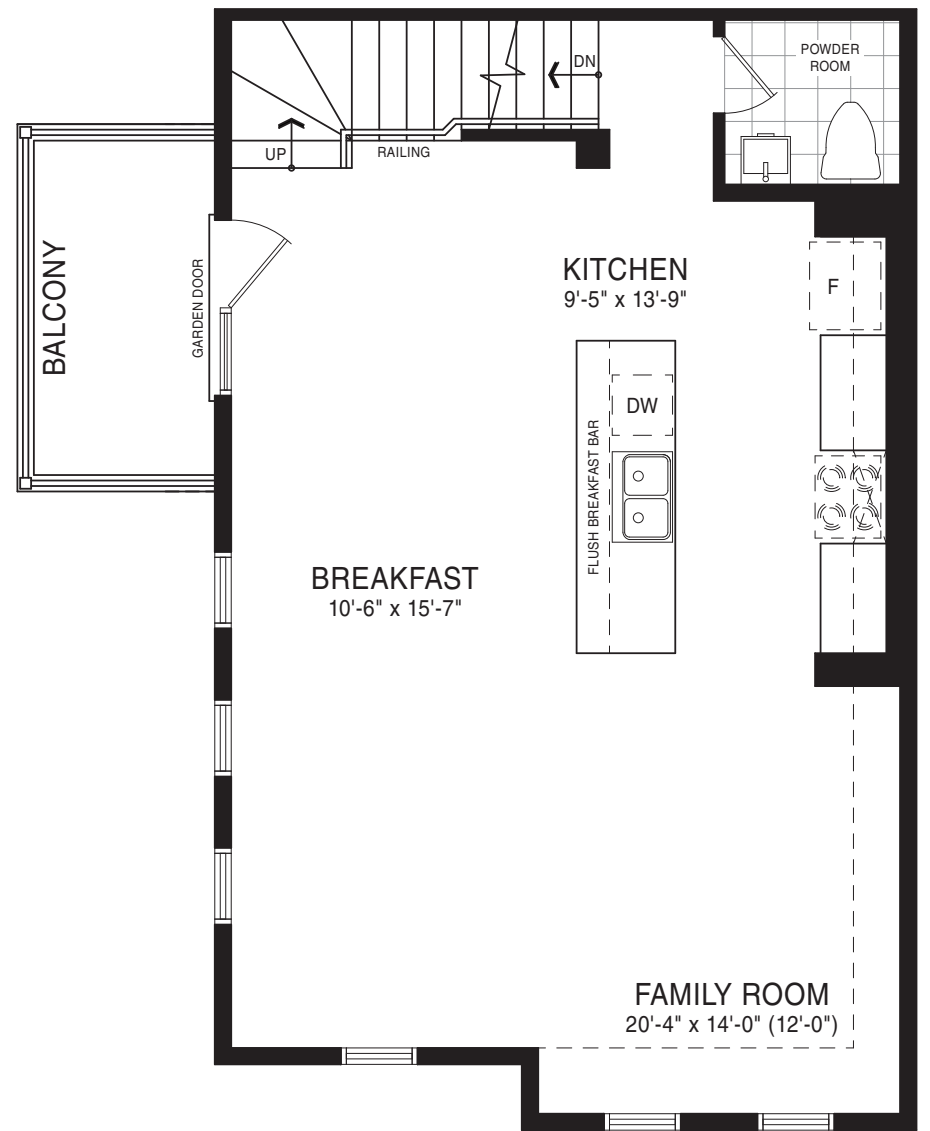

STYLE B - 1,287 SQ.FT.

STYLE C - 1,287 SQ.FT.

LONDON 26' VILLAGE TOWN

STYLE A - 1,235 SQ.FT.

STYLE B - 1,287 SQ.FT.

STYLE C - 1,287 SQ.FT.

GROUND FLOOR PLAN
STYLE A

SECOND FLOOR PLAN
STYLE A

STYLE B - 1,696 to 1,720 SQ.FT.

STYLE C - 1,706 to 1,730 SQ.FT.

PARIS 26' VILLAGE TOWN

STYLE A1 - 1,668 SQ.FT.
 STYLE A2 - 1,644 SQ.FT.
 STYLE A3 - 1,644 SQ.FT.
 STYLE B1 - 1,720 SQ.FT.

STYLE B2 - 1,696 SQ.FT.
 STYLE C1 - 1,730 SQ.FT.
 STYLE C2 - 1,706 SQ.FT.
 STYLE C3 - 1,706 SQ.FT.

GROUND FLOOR PLAN
 STYLE A

SECOND FLOOR PLAN
 STYLE A

THIRD FLOOR PLAN
 STYLE A

MADRID CORNER 26' VILLAGE TOWN

STYLE A - 1,674 SQ.FT.

STYLE B - 1,764 SQ.FT.

STYLE C - 1,741 SQ.FT.

MADRID CORNER 26' VILLAGE TOWN

STYLE A - 1,674 SQ.FT.

STYLE B - 1,764 SQ.FT.

STYLE C - 1,741 SQ.FT.

GROUND FLOOR PLAN
STYLE A

SECOND FLOOR PLAN
STYLE A

THIRD FLOOR PLAN
STYLE A