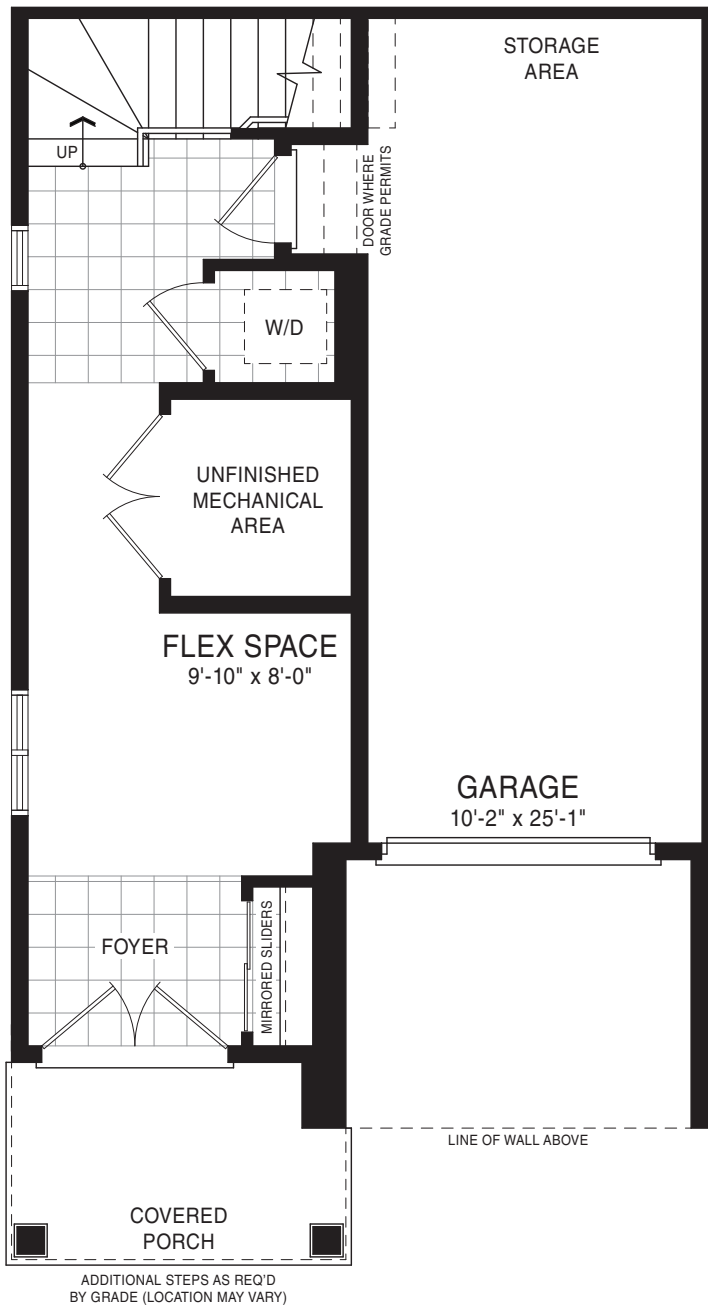

STYLE B2 - 1,559 SQ.FT.
 STYLE C1 - 1,559 SQ.FT.
 STYLE C2 - 1,534 SQ.FT.
 STYLE C3 - 1,534 SQ.FT.

GROUND FLOOR PLAN
 STYLE A

SECOND FLOOR PLAN
 STYLE A

THIRD FLOOR PLAN
 STYLE A

PARIS 26' VILLAGE TOWN

STYLE A - 1,644 to 1,668 SQ.FT.

STYLE B - 1,696 to 1,720 SQ.FT.

STYLE C - 1,706 to 1,730 SQ.FT.

PARIS 26' VILLAGE TOWN

STYLE A1 - 1,668 SQ.FT.
 STYLE A2 - 1,644 SQ.FT.
 STYLE A3 - 1,644 SQ.FT.
 STYLE B1 - 1,720 SQ.FT.

STYLE B2 - 1,696 SQ.FT.
 STYLE C1 - 1,730 SQ.FT.
 STYLE C2 - 1,706 SQ.FT.
 STYLE C3 - 1,706 SQ.FT.

GROUND FLOOR PLAN
 STYLE A

SECOND FLOOR PLAN
 STYLE A

THIRD FLOOR PLAN
 STYLE A

MADRID CORNER 26' VILLAGE TOWN

STYLE A - 1,674 SQ.FT.

STYLE B - 1,764 SQ.FT.

STYLE C - 1,741 SQ.FT.

MADRID CORNER 26' VILLAGE TOWN

STYLE A - 1,674 SQ.FT.

STYLE B - 1,764 SQ.FT.

STYLE C - 1,741 SQ.FT.

GROUND FLOOR PLAN
STYLE A

SECOND FLOOR PLAN
STYLE A

THIRD FLOOR PLAN
STYLE A