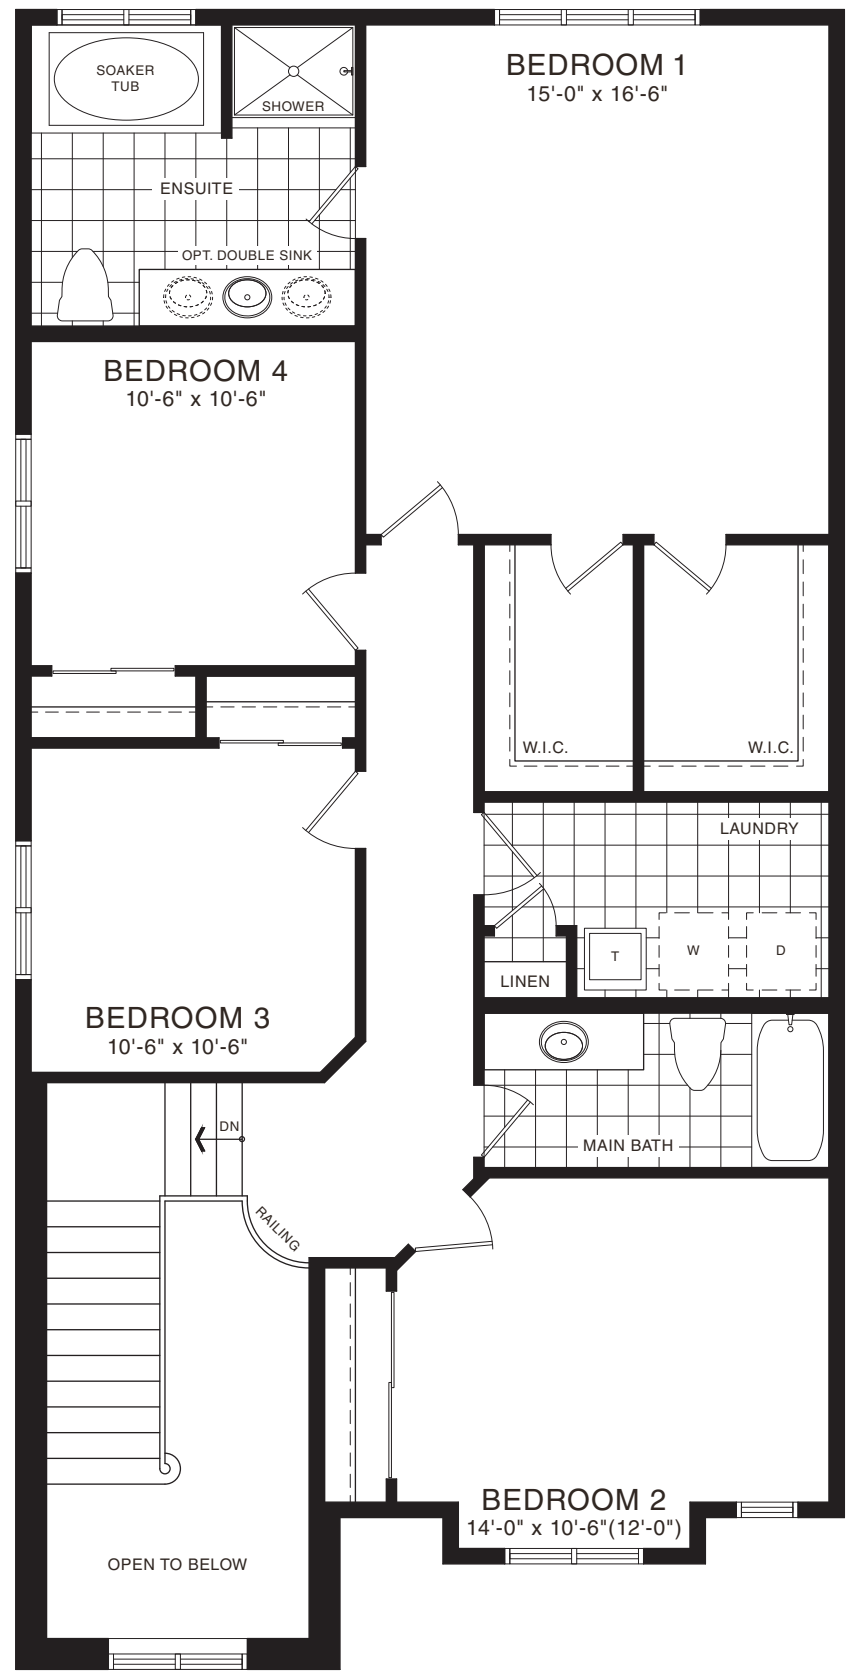

MAPLE 33'

STYLE A - 1712 SQ.FT.

STYLE B - 1721 SQ.FT.

STYLE C - 1725 SQ.FT.

MAIN FLOOR PLAN
STYLE A

SECOND FLOOR PLAN
STYLE A

BASEMENT PLAN
STYLE A

STYLE A - 1898 SQ.FT.

STYLE B - 1893 SQ.FT.

STYLE C - 1903 SQ.FT.

MAIN FLOOR PLAN
STYLE A

SECOND FLOOR PLAN
STYLE A

BASEMENT PLAN
STYLE A

STYLE A - 2194 SQ.FT.

STYLE B - 2177 SQ.FT.

STYLE C - 2182 SQ.FT.

MAIN FLOOR PLAN
STYLE A

SECOND FLOOR PLAN
STYLE A

BASEMENT PLAN
STYLE A

ROSEBERY 33'

STYLE A - 2307 SQ.FT.

STYLE B - 2309 SQ.FT.

STYLE C - 2311 SQ.FT.

MAIN FLOOR PLAN
STYLE A

SECOND FLOOR PLAN
STYLE A

BASEMENT PLAN
STYLE A

STYLE A - 2000 SQ.FT.

STYLE B - 2020 SQ.FT.

STYLE C - 2034 SQ.FT.

MAIN FLOOR PLAN
STYLE A

SECOND FLOOR PLAN
STYLE A

BASEMENT PLAN
STYLE A