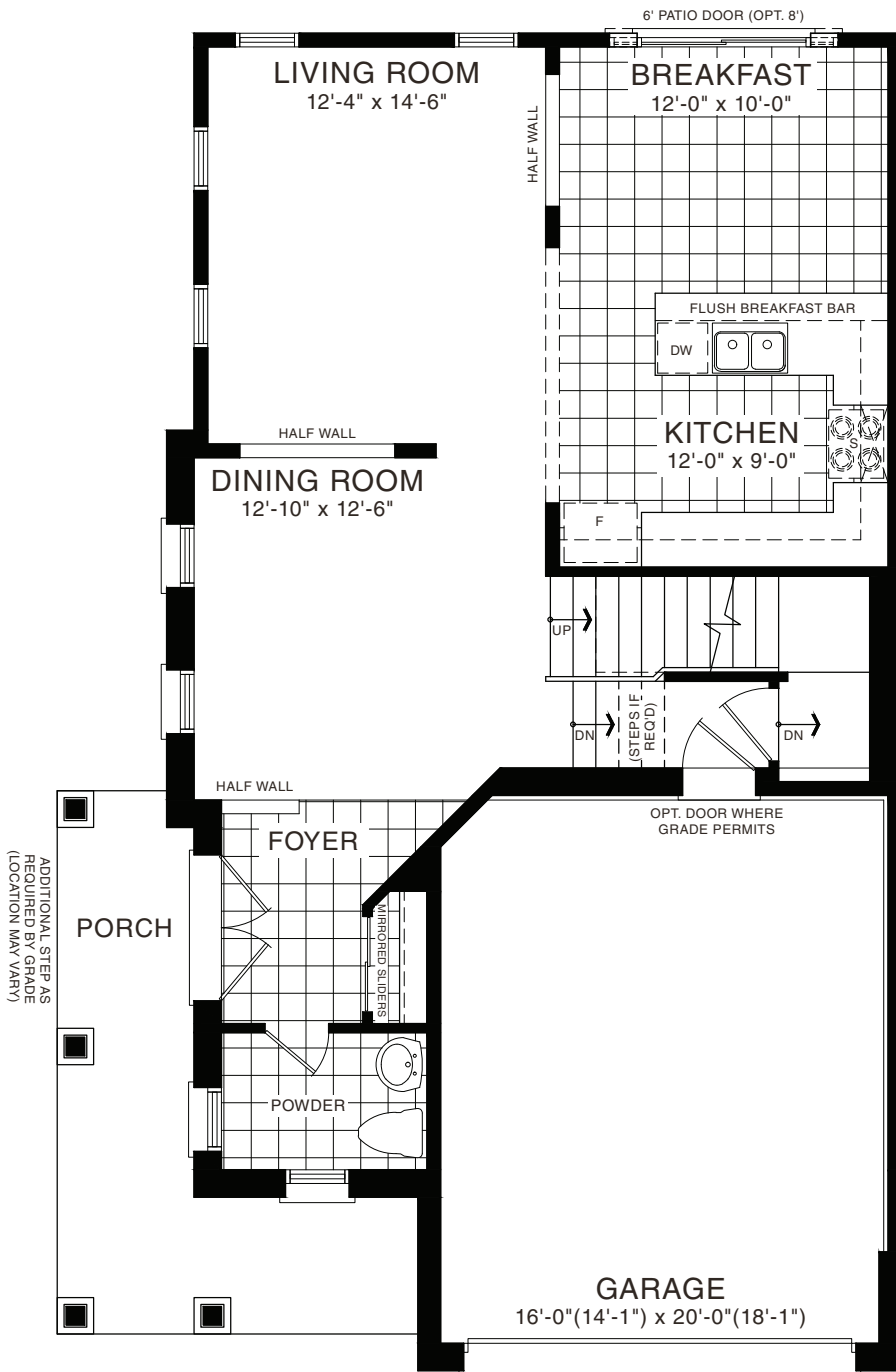

MAPLE 33'

STYLE A - 1712 SQ.FT.

STYLE B - 1721 SQ.FT.

STYLE C - 1725 SQ.FT.

MAIN FLOOR PLAN
STYLE A

SECOND FLOOR PLAN
STYLE A

BASEMENT PLAN
STYLE A

STYLE A - 1898 SQ.FT.

STYLE B - 1893 SQ.FT.

STYLE C - 1903 SQ.FT.

MAIN FLOOR PLAN
STYLE A

SECOND FLOOR PLAN
STYLE A

BASEMENT PLAN
STYLE A

STYLE A - 2194 SQ.FT.

STYLE B - 2177 SQ.FT.

STYLE C - 2182 SQ.FT.

MAIN FLOOR PLAN
STYLE A

SECOND FLOOR PLAN
STYLE A

BASEMENT PLAN
STYLE A

ROSEBERY 33'

STYLE A - 2307 SQ.FT.

STYLE B - 2309 SQ.FT.

STYLE C - 2311 SQ.FT.

MAIN FLOOR PLAN
STYLE A

SECOND FLOOR PLAN
STYLE A

BASEMENT PLAN
STYLE A

STYLE A - 2000 SQ.FT.

STYLE B - 2020 SQ.FT.

STYLE C - 2034 SQ.FT.

MAIN FLOOR PLAN
STYLE A

SECOND FLOOR PLAN
STYLE A

BASEMENT PLAN
STYLE A