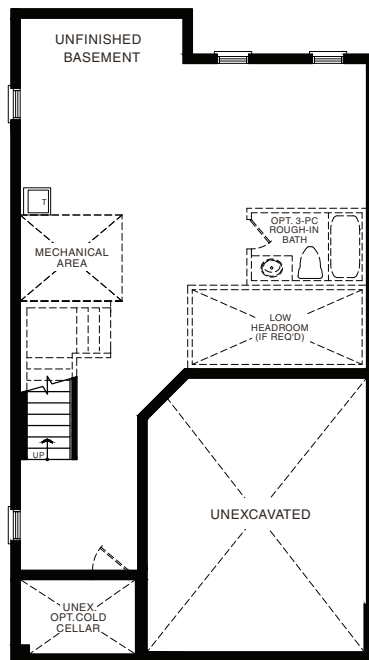

MAPLE 33'

STYLE A - 1712 SQ.FT.

STYLE B - 1721 SQ.FT.

STYLE C - 1725 SQ.FT.

MAIN FLOOR PLAN
STYLE A

SECOND FLOOR PLAN
STYLE A

BASEMENT PLAN
STYLE A

STYLE A - 1898 SQ.FT.

STYLE B - 1893 SQ.FT.

STYLE C - 1903 SQ.FT.

MAIN FLOOR PLAN
STYLE A

SECOND FLOOR PLAN
STYLE A

BASEMENT PLAN
STYLE A

STYLE A - 2194 SQ.FT.

STYLE B - 2177 SQ.FT.

STYLE C - 2182 SQ.FT.

MAIN FLOOR PLAN
STYLE A

SECOND FLOOR PLAN
STYLE A

BASEMENT PLAN
STYLE A

ROSEBERY 33'

STYLE A - 2307 SQ.FT.

STYLE B - 2309 SQ.FT.

STYLE C - 2311 SQ.FT.

MAIN FLOOR PLAN
STYLE A

SECOND FLOOR PLAN
STYLE A

BASEMENT PLAN
STYLE A

STYLE A - 2000 SQ.FT.

STYLE B - 2020 SQ.FT.

STYLE C - 2034 SQ.FT.

MAIN FLOOR PLAN
STYLE A

SECOND FLOOR PLAN
STYLE A

BASEMENT PLAN
STYLE A