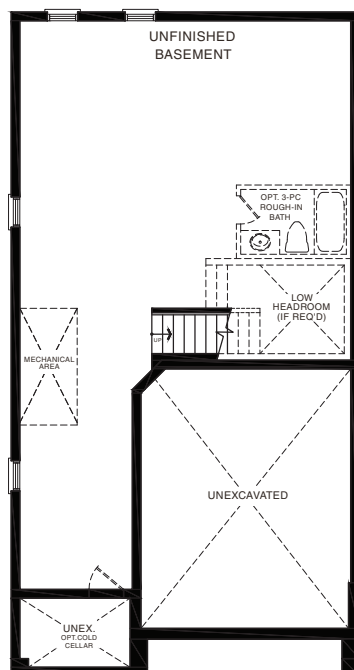

MAPLE 33'

STYLE A - 1712 SQ.FT.

STYLE B - 1721 SQ.FT.

STYLE C - 1725 SQ.FT.

MAIN FLOOR PLAN
STYLE A

SECOND FLOOR PLAN
STYLE A

BASEMENT PLAN
STYLE A

STYLE A - 1898 SQ.FT.

STYLE B - 1893 SQ.FT.

STYLE C - 1903 SQ.FT.

MAIN FLOOR PLAN
STYLE A

SECOND FLOOR PLAN
STYLE A

BASEMENT PLAN
STYLE A

STYLE A - 2194 SQ.FT.

STYLE B - 2177 SQ.FT.

STYLE C - 2182 SQ.FT.

MAIN FLOOR PLAN
STYLE A

SECOND FLOOR PLAN
STYLE A

BASEMENT PLAN
STYLE A

ROSEBERY 33'

STYLE A - 2307 SQ.FT.

STYLE B - 2309 SQ.FT.

STYLE C - 2311 SQ.FT.

MAIN FLOOR PLAN
STYLE A

SECOND FLOOR PLAN
STYLE A

BASEMENT PLAN
STYLE A

STYLE A - 2000 SQ.FT.

STYLE B - 2020 SQ.FT.

STYLE C - 2034 SQ.FT.

MAIN FLOOR PLAN
STYLE A

SECOND FLOOR PLAN
STYLE A

BASEMENT PLAN
STYLE A