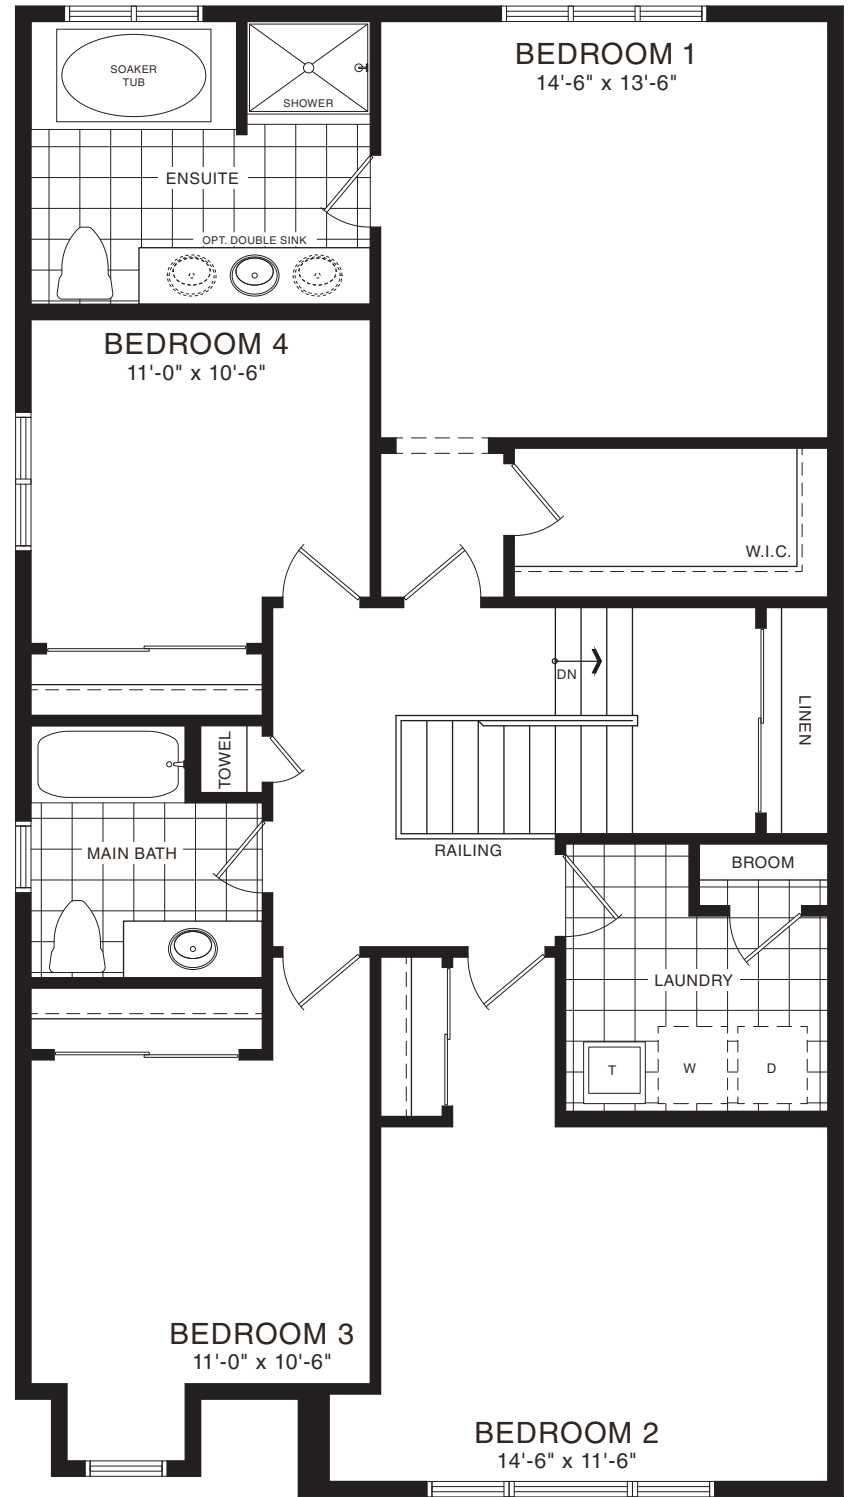

MAPLE 33'

STYLE A - 1712 SQ.FT.

STYLE B - 1721 SQ.FT.

STYLE C - 1725 SQ.FT.

MAIN FLOOR PLAN
STYLE A

SECOND FLOOR PLAN
STYLE A

BASEMENT PLAN
STYLE A

STYLE A - 1898 SQ.FT.

STYLE B - 1893 SQ.FT.

STYLE C - 1903 SQ.FT.

MAIN FLOOR PLAN
STYLE A

SECOND FLOOR PLAN
STYLE A

BASEMENT PLAN
STYLE A

STYLE A - 2194 SQ.FT.

STYLE B - 2177 SQ.FT.

STYLE C - 2182 SQ.FT.

MAIN FLOOR PLAN
STYLE A

SECOND FLOOR PLAN
STYLE A

BASEMENT PLAN
STYLE A

ROSEBERY 33'

STYLE A - 2307 SQ.FT.

STYLE B - 2309 SQ.FT.

STYLE C - 2311 SQ.FT.

MAIN FLOOR PLAN
STYLE A

SECOND FLOOR PLAN
STYLE A

BASEMENT PLAN
STYLE A

STYLE A - 2000 SQ.FT.

STYLE B - 2020 SQ.FT.

STYLE C - 2034 SQ.FT.

MAIN FLOOR PLAN
STYLE A

SECOND FLOOR PLAN
STYLE A

BASEMENT PLAN
STYLE A