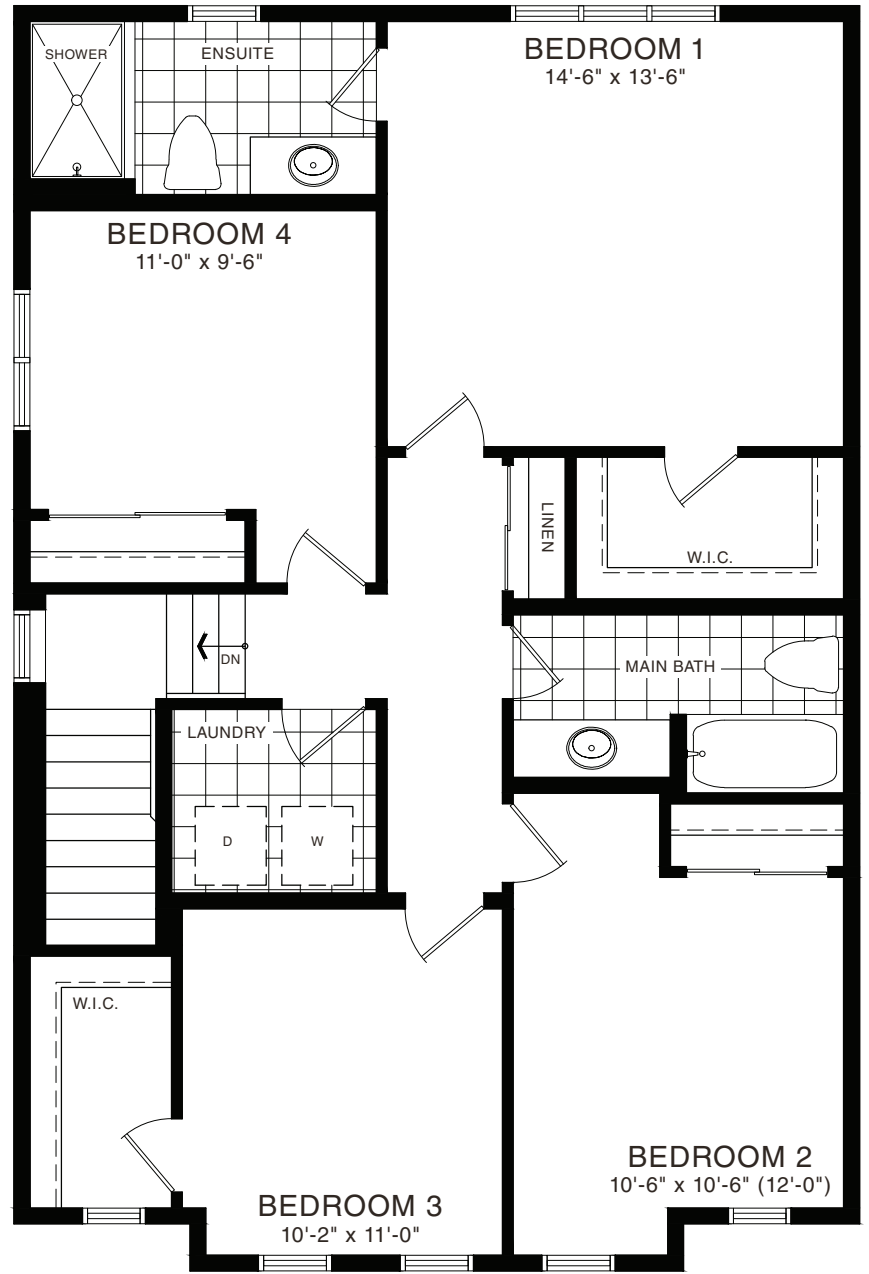

MAPLE 33'

STYLE A - 1712 SQ.FT.

STYLE B - 1721 SQ.FT.

STYLE C - 1725 SQ.FT.

MAIN FLOOR PLAN
STYLE A

SECOND FLOOR PLAN
STYLE A

BASEMENT PLAN
STYLE A

STYLE A - 1898 SQ.FT.

STYLE B - 1893 SQ.FT.

STYLE C - 1903 SQ.FT.

MAIN FLOOR PLAN
STYLE A

SECOND FLOOR PLAN
STYLE A

BASEMENT PLAN
STYLE A

STYLE A - 2194 SQ.FT.

STYLE B - 2177 SQ.FT.

STYLE C - 2182 SQ.FT.

MAIN FLOOR PLAN
STYLE A

SECOND FLOOR PLAN
STYLE A

BASEMENT PLAN
STYLE A

ROSEBERY 33'

STYLE A - 2307 SQ.FT.

STYLE B - 2309 SQ.FT.

STYLE C - 2311 SQ.FT.

MAIN FLOOR PLAN
STYLE A

SECOND FLOOR PLAN
STYLE A

BASEMENT PLAN
STYLE A

STYLE A - 2000 SQ.FT.

STYLE B - 2020 SQ.FT.

STYLE C - 2034 SQ.FT.

MAIN FLOOR PLAN
STYLE A

SECOND FLOOR PLAN
STYLE A

BASEMENT PLAN
STYLE A