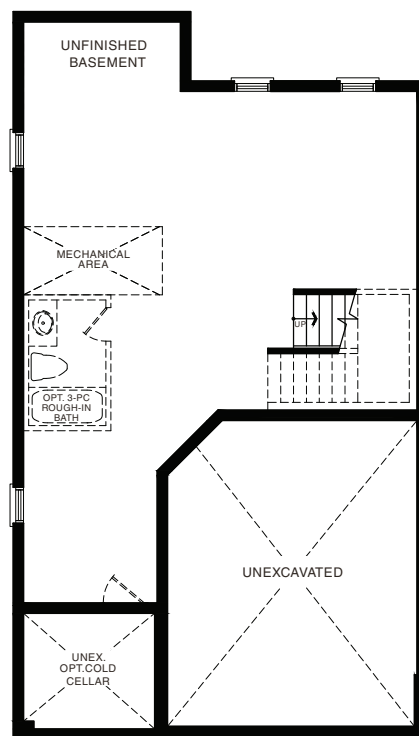

MAPLE 33'

STYLE A - 1712 SQ.FT.

STYLE B - 1721 SQ.FT.

STYLE C - 1725 SQ.FT.

MAIN FLOOR PLAN
STYLE A

SECOND FLOOR PLAN
STYLE A

BASEMENT PLAN
STYLE A

STYLE A - 1898 SQ.FT.

STYLE B - 1893 SQ.FT.

STYLE C - 1903 SQ.FT.

MAIN FLOOR PLAN
STYLE A

SECOND FLOOR PLAN
STYLE A

BASEMENT PLAN
STYLE A

STYLE A - 2194 SQ.FT.

STYLE B - 2177 SQ.FT.

STYLE C - 2182 SQ.FT.

MAIN FLOOR PLAN
STYLE A

SECOND FLOOR PLAN
STYLE A

BASEMENT PLAN
STYLE A

ROSEBERY 33'

STYLE A - 2307 SQ.FT.

STYLE B - 2309 SQ.FT.

STYLE C - 2311 SQ.FT.

MAIN FLOOR PLAN
STYLE A

SECOND FLOOR PLAN
STYLE A

BASEMENT PLAN
STYLE A

STYLE A - 2000 SQ.FT.

STYLE B - 2020 SQ.FT.

STYLE C - 2034 SQ.FT.

MAIN FLOOR PLAN
STYLE A

SECOND FLOOR PLAN
STYLE A

BASEMENT PLAN
STYLE A