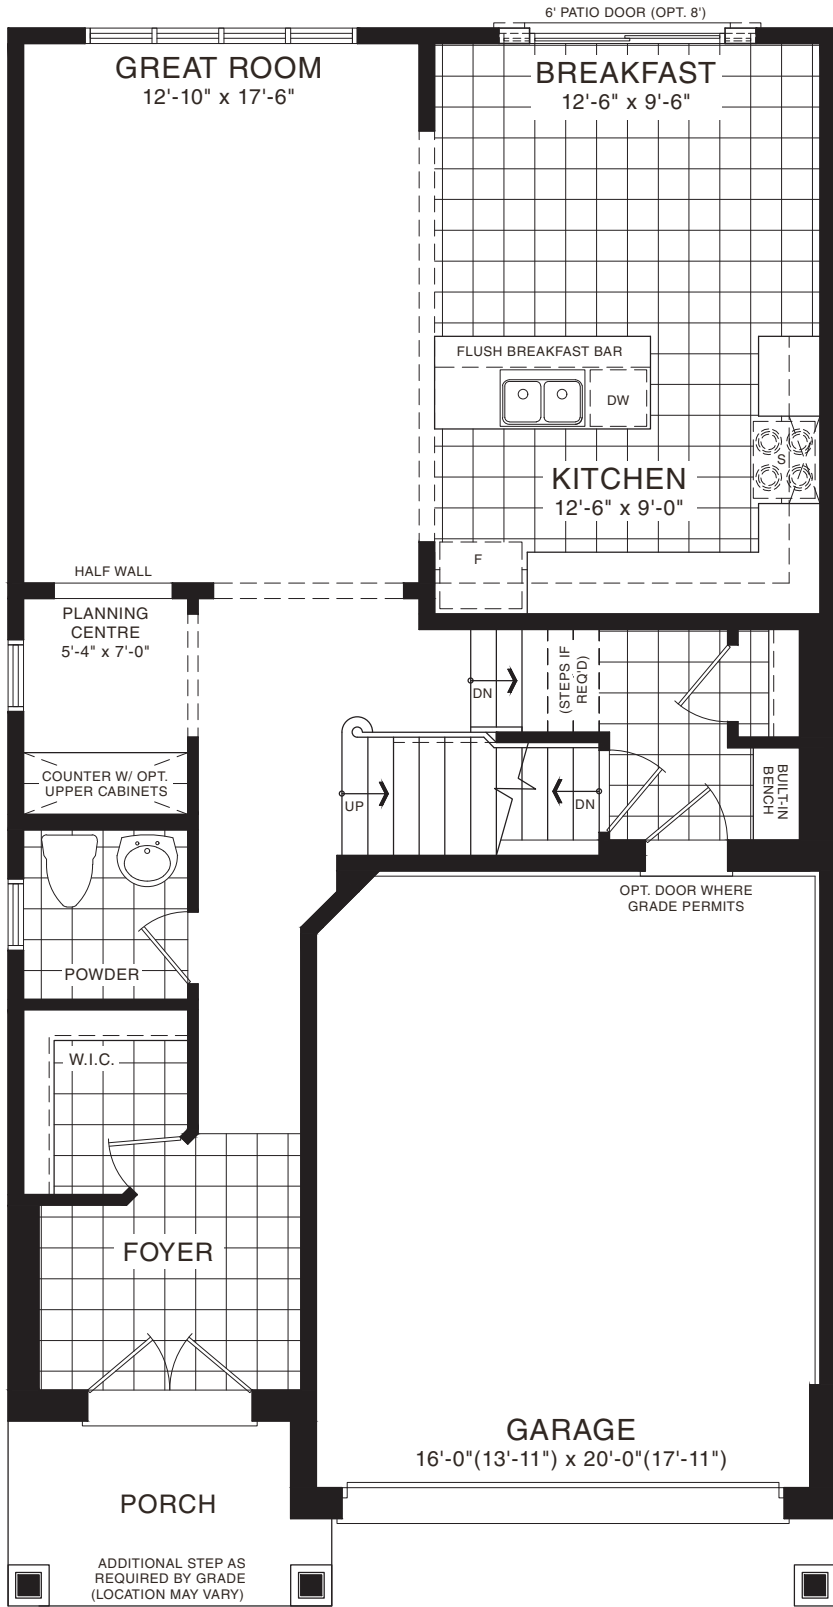

MAPLE 33'

STYLE A - 1712 SQ.FT.

STYLE B - 1721 SQ.FT.

STYLE C - 1725 SQ.FT.

MAIN FLOOR PLAN
STYLE A

SECOND FLOOR PLAN
STYLE A

BASEMENT PLAN
STYLE A

STYLE A - 1898 SQ.FT.

STYLE B - 1893 SQ.FT.

STYLE C - 1903 SQ.FT.

MAIN FLOOR PLAN
STYLE A

SECOND FLOOR PLAN
STYLE A

BASEMENT PLAN
STYLE A

STYLE A - 2194 SQ.FT.

STYLE B - 2177 SQ.FT.

STYLE C - 2182 SQ.FT.

MAIN FLOOR PLAN
STYLE A

SECOND FLOOR PLAN
STYLE A

BASEMENT PLAN
STYLE A

ROSEBERY 33'

STYLE A - 2307 SQ.FT.

STYLE B - 2309 SQ.FT.

STYLE C - 2311 SQ.FT.

MAIN FLOOR PLAN
STYLE A

SECOND FLOOR PLAN
STYLE A

BASEMENT PLAN
STYLE A

STYLE A - 2000 SQ.FT.

STYLE B - 2020 SQ.FT.

STYLE C - 2034 SQ.FT.

MAIN FLOOR PLAN
STYLE A

SECOND FLOOR PLAN
STYLE A

BASEMENT PLAN
STYLE A