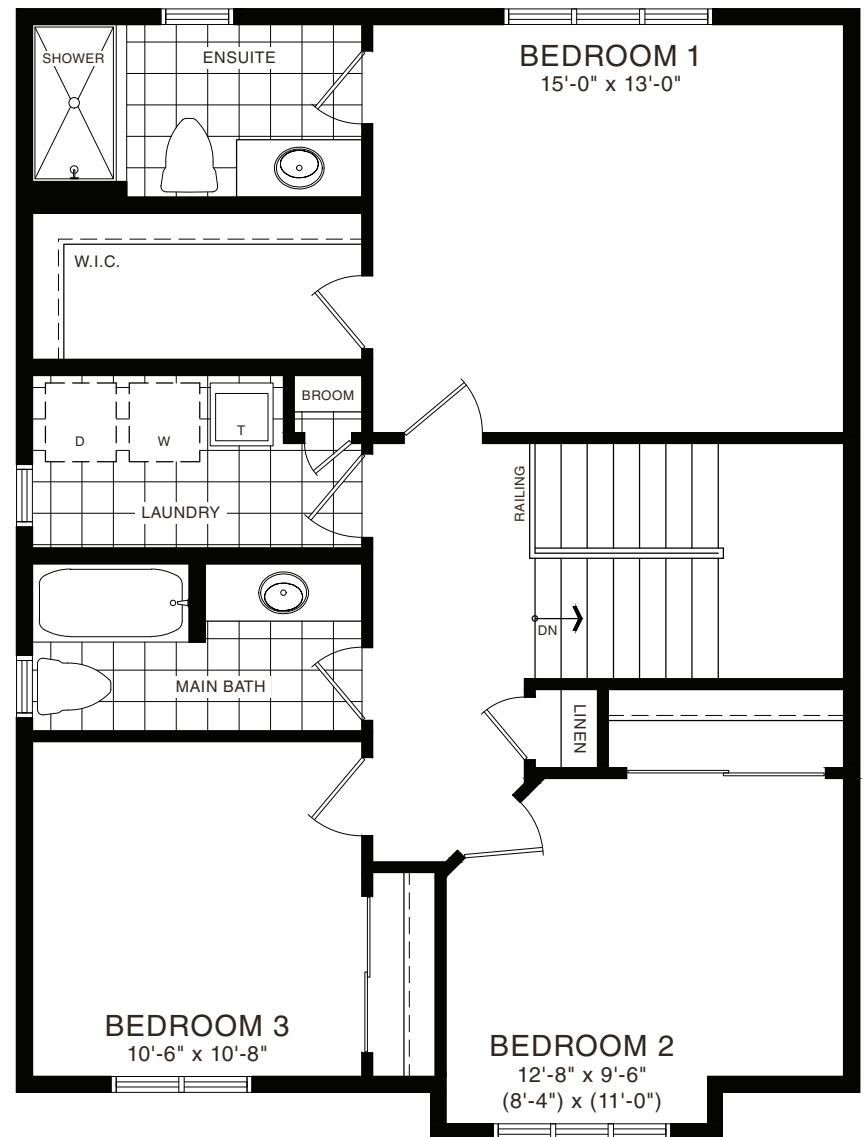

MAPLE 33'

STYLE A - 1712 SQ.FT.

STYLE B - 1721 SQ.FT.

STYLE C - 1725 SQ.FT.

MAIN FLOOR PLAN
STYLE A

SECOND FLOOR PLAN
STYLE A

BASEMENT PLAN
STYLE A

STYLE A - 1898 SQ.FT.

STYLE B - 1893 SQ.FT.

STYLE C - 1903 SQ.FT.

MAIN FLOOR PLAN
STYLE A

SECOND FLOOR PLAN
STYLE A

BASEMENT PLAN
STYLE A

STYLE A - 2194 SQ.FT.

STYLE B - 2177 SQ.FT.

STYLE C - 2182 SQ.FT.

MAIN FLOOR PLAN
STYLE A

SECOND FLOOR PLAN
STYLE A

BASEMENT PLAN
STYLE A

ROSEBERY 33'

STYLE A - 2307 SQ.FT.

STYLE B - 2309 SQ.FT.

STYLE C - 2311 SQ.FT.

MAIN FLOOR PLAN
STYLE A

SECOND FLOOR PLAN
STYLE A

BASEMENT PLAN
STYLE A

STYLE A - 2000 SQ.FT.

STYLE B - 2020 SQ.FT.

STYLE C - 2034 SQ.FT.

MAIN FLOOR PLAN
STYLE A

SECOND FLOOR PLAN
STYLE A

BASEMENT PLAN
STYLE A