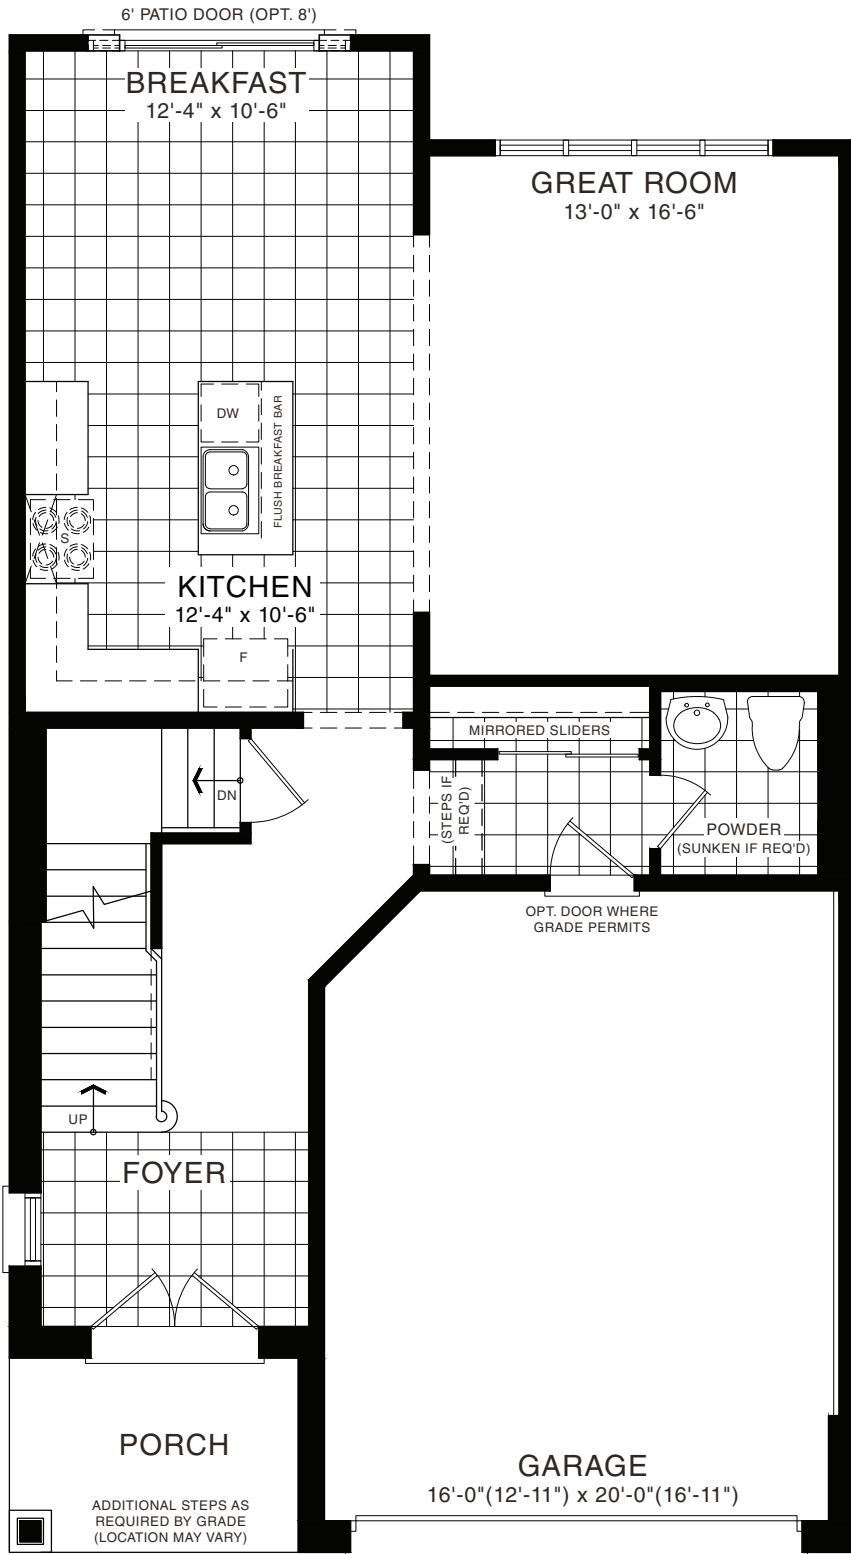

MAPLE 33'

STYLE A - 1712 SQ.FT.

STYLE B - 1721 SQ.FT.

STYLE C - 1725 SQ.FT.

MAIN FLOOR PLAN
STYLE A

SECOND FLOOR PLAN
STYLE A

BASEMENT PLAN
STYLE A

STYLE A - 1898 SQ.FT.

STYLE B - 1893 SQ.FT.

STYLE C - 1903 SQ.FT.

MAIN FLOOR PLAN
STYLE A

SECOND FLOOR PLAN
STYLE A

BASEMENT PLAN
STYLE A

STYLE A - 2194 SQ.FT.

STYLE B - 2177 SQ.FT.

STYLE C - 2182 SQ.FT.

MAIN FLOOR PLAN
STYLE A

SECOND FLOOR PLAN
STYLE A

BASEMENT PLAN
STYLE A

ROSEBERY 33'

STYLE A - 2307 SQ.FT.

STYLE B - 2309 SQ.FT.

STYLE C - 2311 SQ.FT.

MAIN FLOOR PLAN
STYLE A

SECOND FLOOR PLAN
STYLE A

BASEMENT PLAN
STYLE A

STYLE A - 2000 SQ.FT.

STYLE B - 2020 SQ.FT.

STYLE C - 2034 SQ.FT.

MAIN FLOOR PLAN
STYLE A

SECOND FLOOR PLAN
STYLE A

BASEMENT PLAN
STYLE A