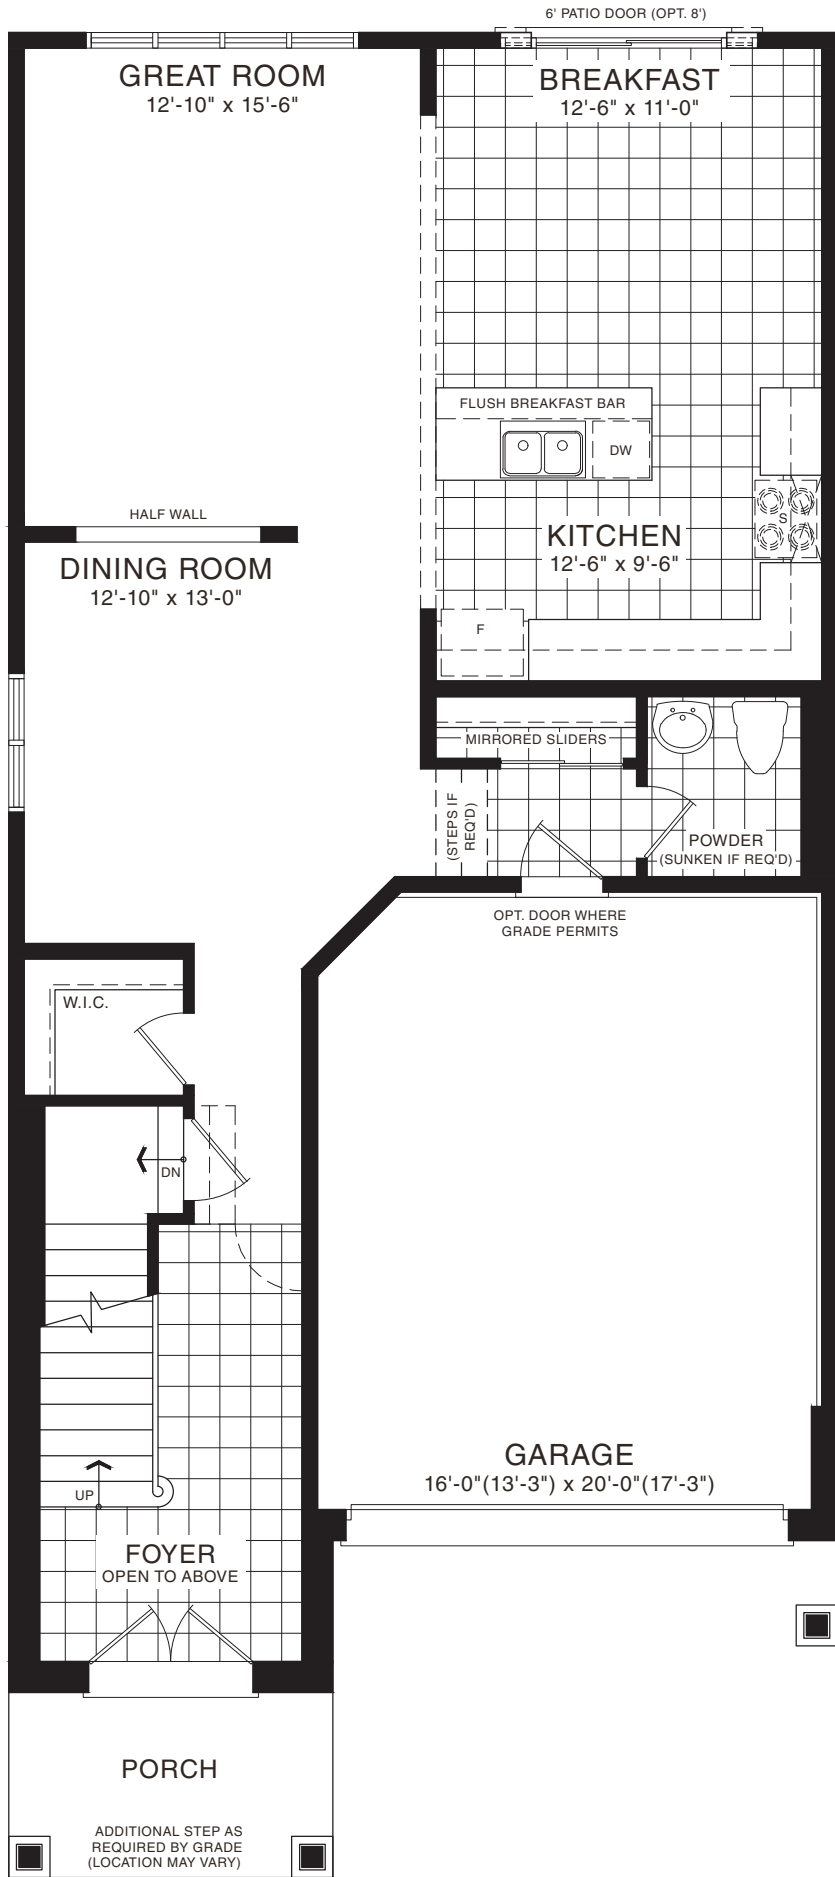

MAPLE 33'

STYLE A - 1712 SQ.FT.

STYLE B - 1721 SQ.FT.

STYLE C - 1725 SQ.FT.

MAIN FLOOR PLAN
STYLE A

SECOND FLOOR PLAN
STYLE A

BASEMENT PLAN
STYLE A

STYLE A - 1898 SQ.FT.

STYLE B - 1893 SQ.FT.

STYLE C - 1903 SQ.FT.

MAIN FLOOR PLAN
STYLE A

SECOND FLOOR PLAN
STYLE A

BASEMENT PLAN
STYLE A

STYLE A - 2194 SQ.FT.

STYLE B - 2177 SQ.FT.

STYLE C - 2182 SQ.FT.

MAIN FLOOR PLAN
STYLE A

SECOND FLOOR PLAN
STYLE A

BASEMENT PLAN
STYLE A

ROSEBERY 33'

STYLE A - 2307 SQ.FT.

STYLE B - 2309 SQ.FT.

STYLE C - 2311 SQ.FT.

MAIN FLOOR PLAN
STYLE A

SECOND FLOOR PLAN
STYLE A

BASEMENT PLAN
STYLE A

STYLE A - 2000 SQ.FT.

STYLE B - 2020 SQ.FT.

STYLE C - 2034 SQ.FT.

MAIN FLOOR PLAN
STYLE A

SECOND FLOOR PLAN
STYLE A

BASEMENT PLAN
STYLE A