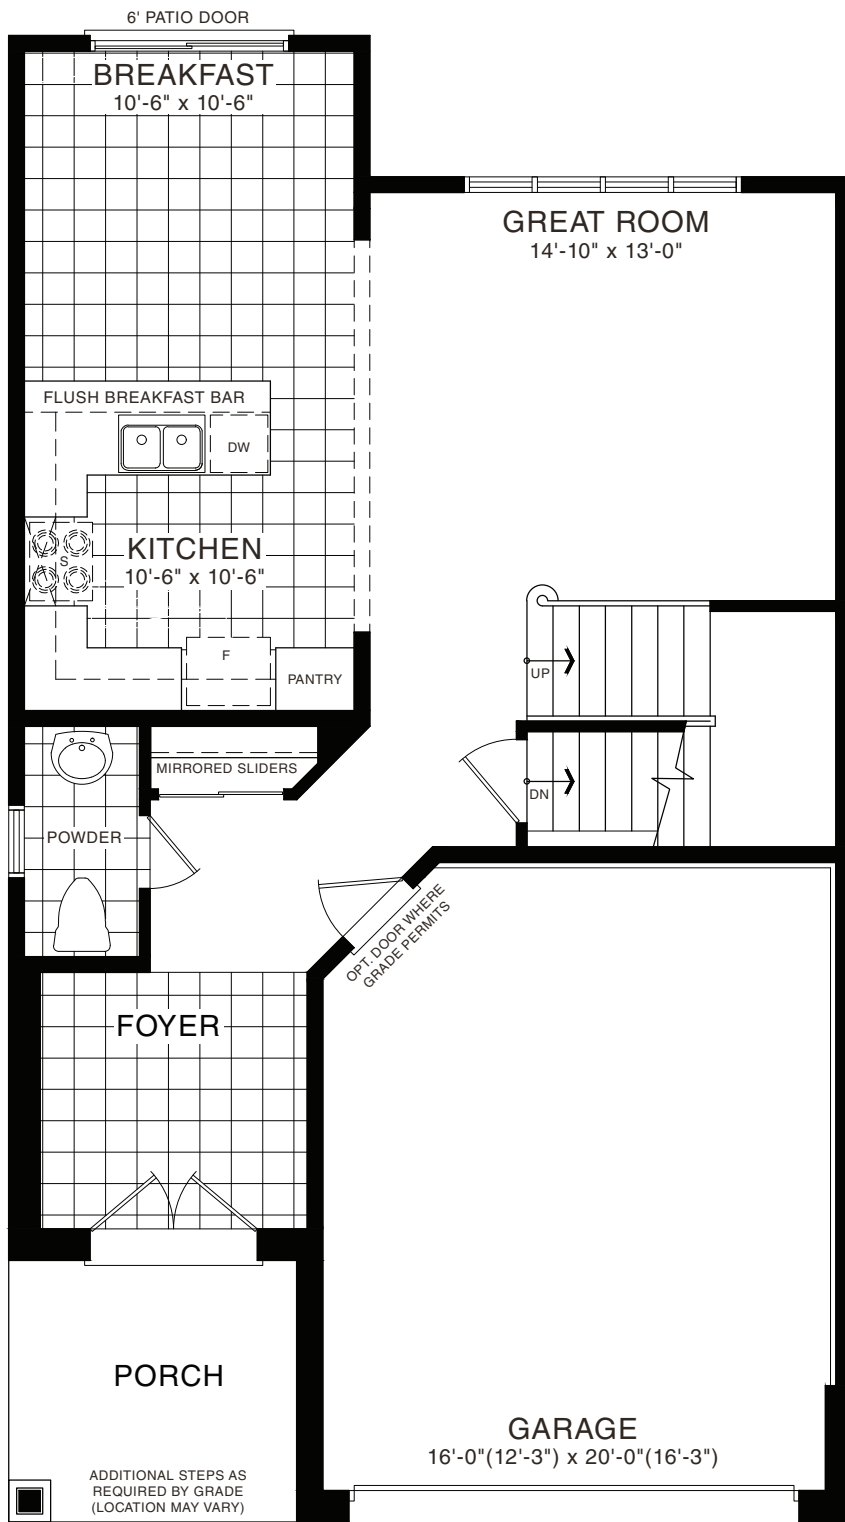

MAPLE 33'

STYLE A - 1712 SQ.FT.

STYLE B - 1721 SQ.FT.

STYLE C - 1725 SQ.FT.

MAIN FLOOR PLAN
STYLE A

SECOND FLOOR PLAN
STYLE A

BASEMENT PLAN
STYLE A

STYLE A - 1898 SQ.FT.

STYLE B - 1893 SQ.FT.

STYLE C - 1903 SQ.FT.

MAIN FLOOR PLAN
STYLE A

SECOND FLOOR PLAN
STYLE A

BASEMENT PLAN
STYLE A

STYLE A - 2194 SQ.FT.

STYLE B - 2177 SQ.FT.

STYLE C - 2182 SQ.FT.

MAIN FLOOR PLAN
STYLE A

SECOND FLOOR PLAN
STYLE A

BASEMENT PLAN
STYLE A

ROSEBERY 33'

STYLE A - 2307 SQ.FT.

STYLE B - 2309 SQ.FT.

STYLE C - 2311 SQ.FT.

MAIN FLOOR PLAN
STYLE A

SECOND FLOOR PLAN
STYLE A

BASEMENT PLAN
STYLE A

STYLE A - 2000 SQ.FT.

STYLE B - 2020 SQ.FT.

STYLE C - 2034 SQ.FT.

MAIN FLOOR PLAN
STYLE A

SECOND FLOOR PLAN
STYLE A

BASEMENT PLAN
STYLE A