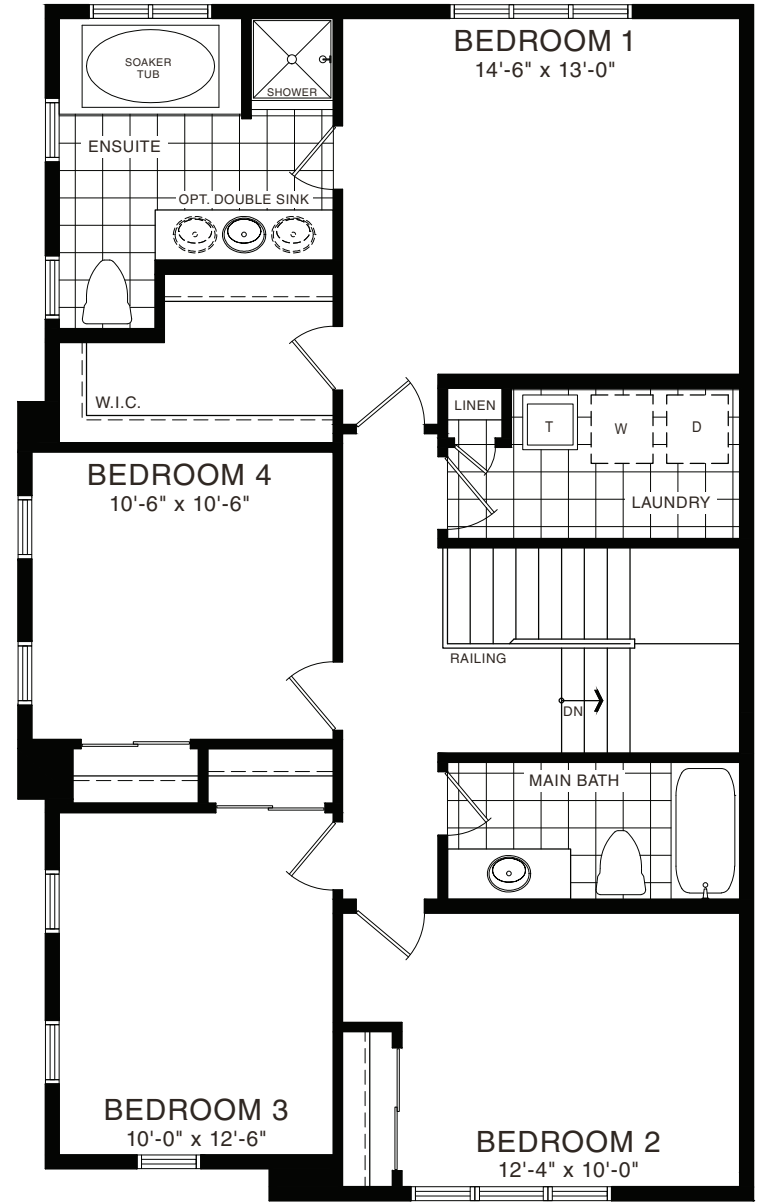

MAPLE 33'

STYLE A - 1712 SQ.FT.

STYLE B - 1721 SQ.FT.

STYLE C - 1725 SQ.FT.

MAIN FLOOR PLAN
STYLE A

SECOND FLOOR PLAN
STYLE A

BASEMENT PLAN
STYLE A

STYLE A - 1898 SQ.FT.

STYLE B - 1893 SQ.FT.

STYLE C - 1903 SQ.FT.

MAIN FLOOR PLAN
STYLE A

SECOND FLOOR PLAN
STYLE A

BASEMENT PLAN
STYLE A

STYLE A - 2194 SQ.FT.

STYLE B - 2177 SQ.FT.

STYLE C - 2182 SQ.FT.

MAIN FLOOR PLAN
STYLE A

SECOND FLOOR PLAN
STYLE A

BASEMENT PLAN
STYLE A

ROSEBERY 33'

STYLE A - 2307 SQ.FT.

STYLE B - 2309 SQ.FT.

STYLE C - 2311 SQ.FT.

MAIN FLOOR PLAN
STYLE A

SECOND FLOOR PLAN
STYLE A

BASEMENT PLAN
STYLE A

STYLE A - 2000 SQ.FT.

STYLE B - 2020 SQ.FT.

STYLE C - 2034 SQ.FT.

MAIN FLOOR PLAN
STYLE A

SECOND FLOOR PLAN
STYLE A

BASEMENT PLAN
STYLE A