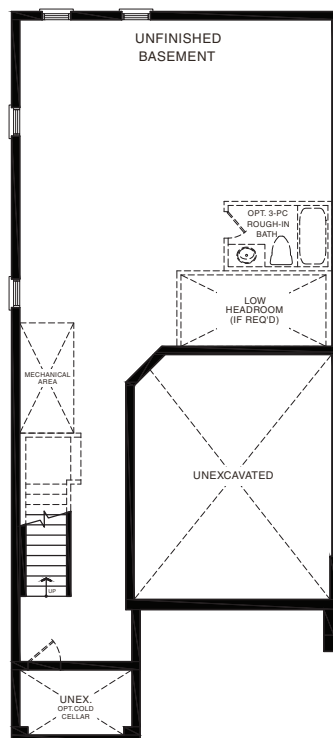

MAPLE 33'

STYLE A - 1712 SQ.FT.

STYLE B - 1721 SQ.FT.

STYLE C - 1725 SQ.FT.

MAIN FLOOR PLAN
STYLE A

SECOND FLOOR PLAN
STYLE A

BASEMENT PLAN
STYLE A

STYLE A - 1898 SQ.FT.

STYLE B - 1893 SQ.FT.

STYLE C - 1903 SQ.FT.

MAIN FLOOR PLAN
STYLE A

SECOND FLOOR PLAN
STYLE A

BASEMENT PLAN
STYLE A

STYLE A - 2194 SQ.FT.

STYLE B - 2177 SQ.FT.

STYLE C - 2182 SQ.FT.

MAIN FLOOR PLAN
STYLE A

SECOND FLOOR PLAN
STYLE A

BASEMENT PLAN
STYLE A

ROSEBERY 33'

STYLE A - 2307 SQ.FT.

STYLE B - 2309 SQ.FT.

STYLE C - 2311 SQ.FT.

MAIN FLOOR PLAN
STYLE A

SECOND FLOOR PLAN
STYLE A

BASEMENT PLAN
STYLE A

STYLE A - 2000 SQ.FT.

STYLE B - 2020 SQ.FT.

STYLE C - 2034 SQ.FT.

MAIN FLOOR PLAN
STYLE A

SECOND FLOOR PLAN
STYLE A

BASEMENT PLAN
STYLE A