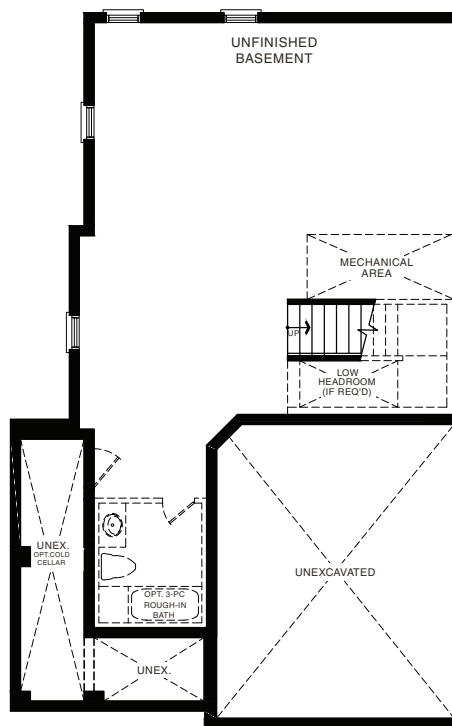

MAPLE 33'

STYLE A - 1712 SQ.FT.

STYLE B - 1721 SQ.FT.

STYLE C - 1725 SQ.FT.

MAIN FLOOR PLAN
STYLE A

SECOND FLOOR PLAN
STYLE A

BASEMENT PLAN
STYLE A

STYLE A - 1898 SQ.FT.

STYLE B - 1893 SQ.FT.

STYLE C - 1903 SQ.FT.

MAIN FLOOR PLAN
STYLE A

SECOND FLOOR PLAN
STYLE A

BASEMENT PLAN
STYLE A

STYLE A - 2194 SQ.FT.

STYLE B - 2177 SQ.FT.

STYLE C - 2182 SQ.FT.

MAIN FLOOR PLAN
STYLE A

SECOND FLOOR PLAN
STYLE A

BASEMENT PLAN
STYLE A

ROSEBERY 33'

STYLE A - 2307 SQ.FT.

STYLE B - 2309 SQ.FT.

STYLE C - 2311 SQ.FT.

MAIN FLOOR PLAN
STYLE A

SECOND FLOOR PLAN
STYLE A

BASEMENT PLAN
STYLE A

STYLE A - 2000 SQ.FT.

STYLE B - 2020 SQ.FT.

STYLE C - 2034 SQ.FT.

MAIN FLOOR PLAN
STYLE A

SECOND FLOOR PLAN
STYLE A

BASEMENT PLAN
STYLE A