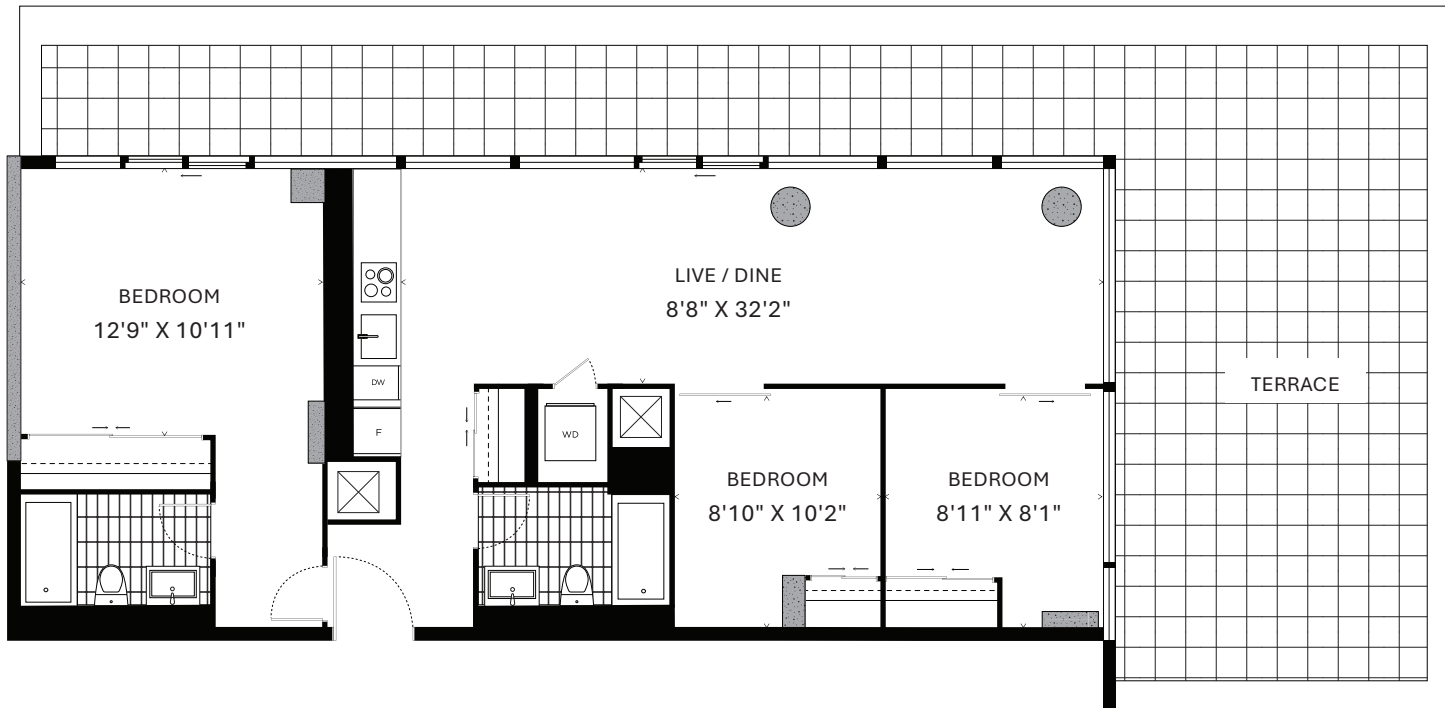

THREEBED

#4

1,003 SQ.FT.

1004

LEVEL 10

REINE