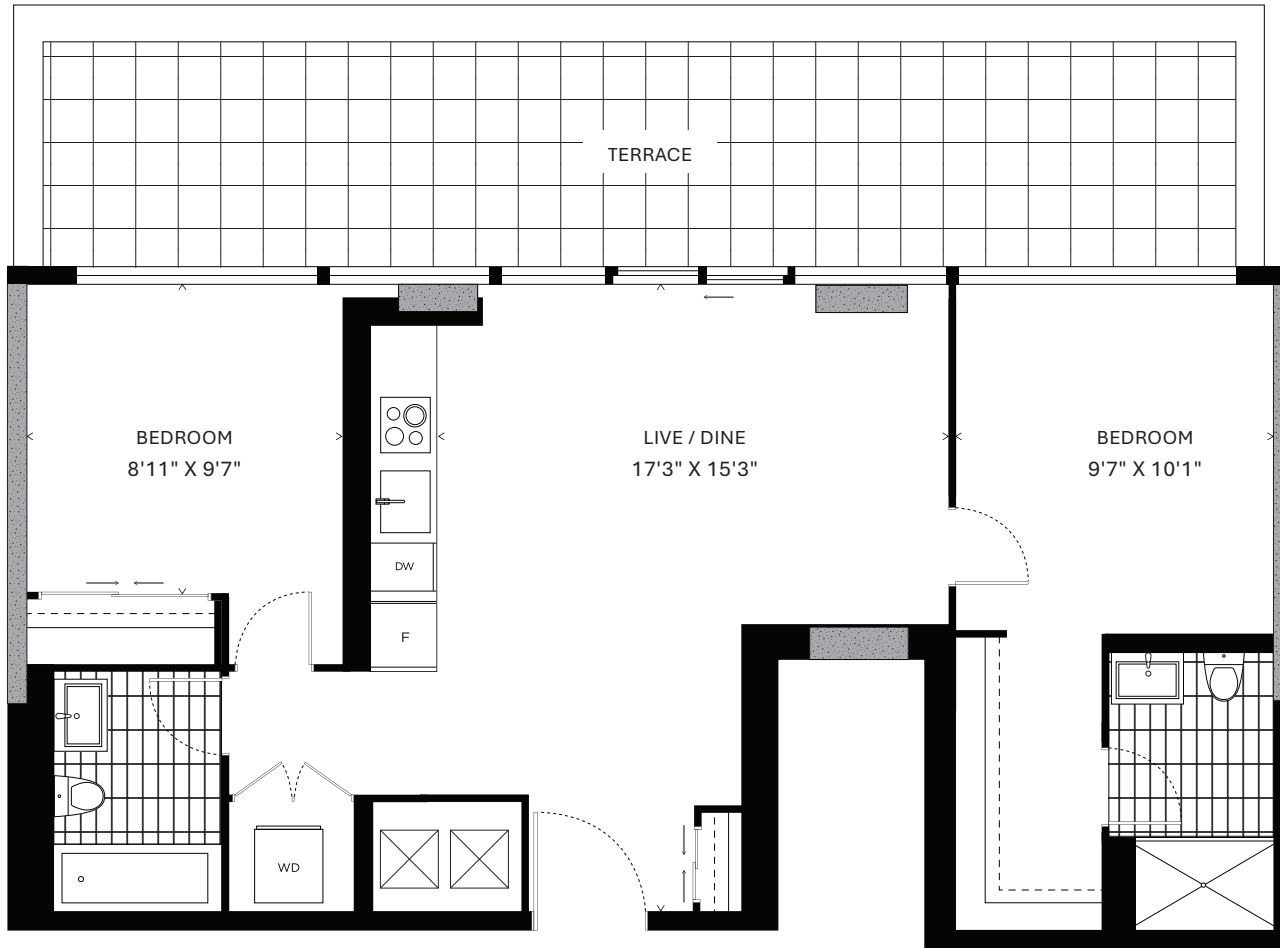

TWOBED #35

779 SQ.FT.

1006

LEVEL 10

REINE