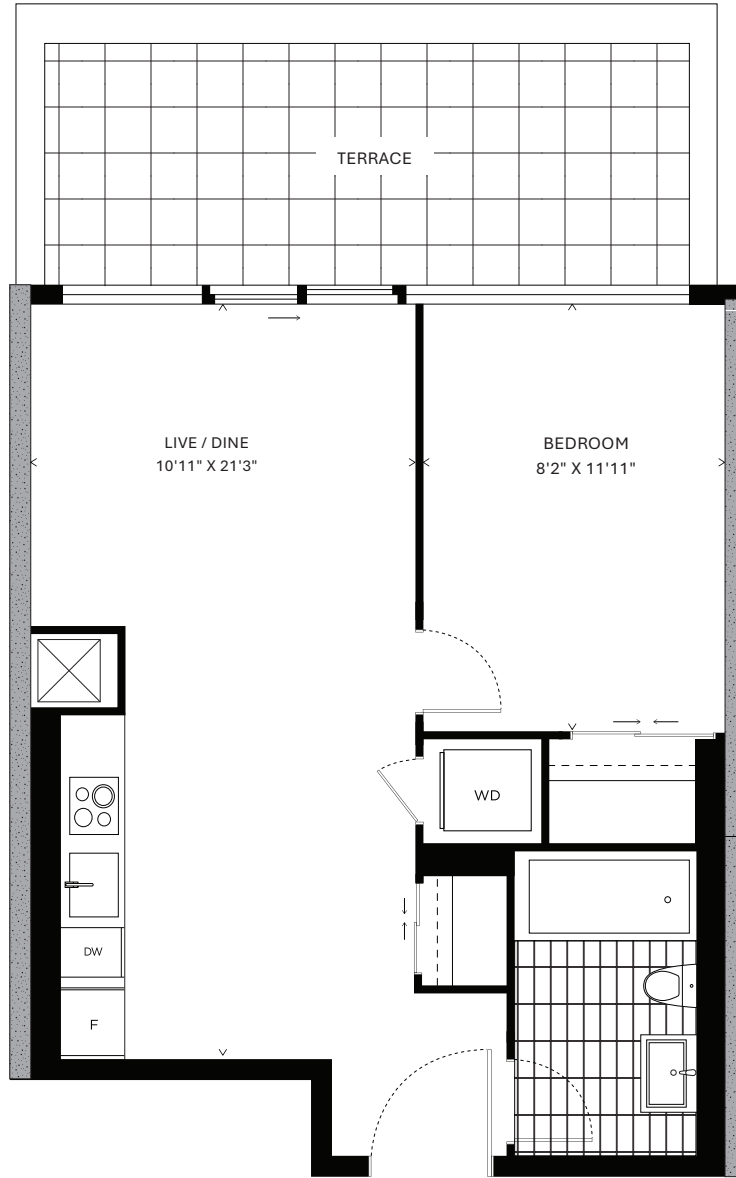

ONEBED #5

512 SQ.FT.

1010

LEVEL 10

REINE