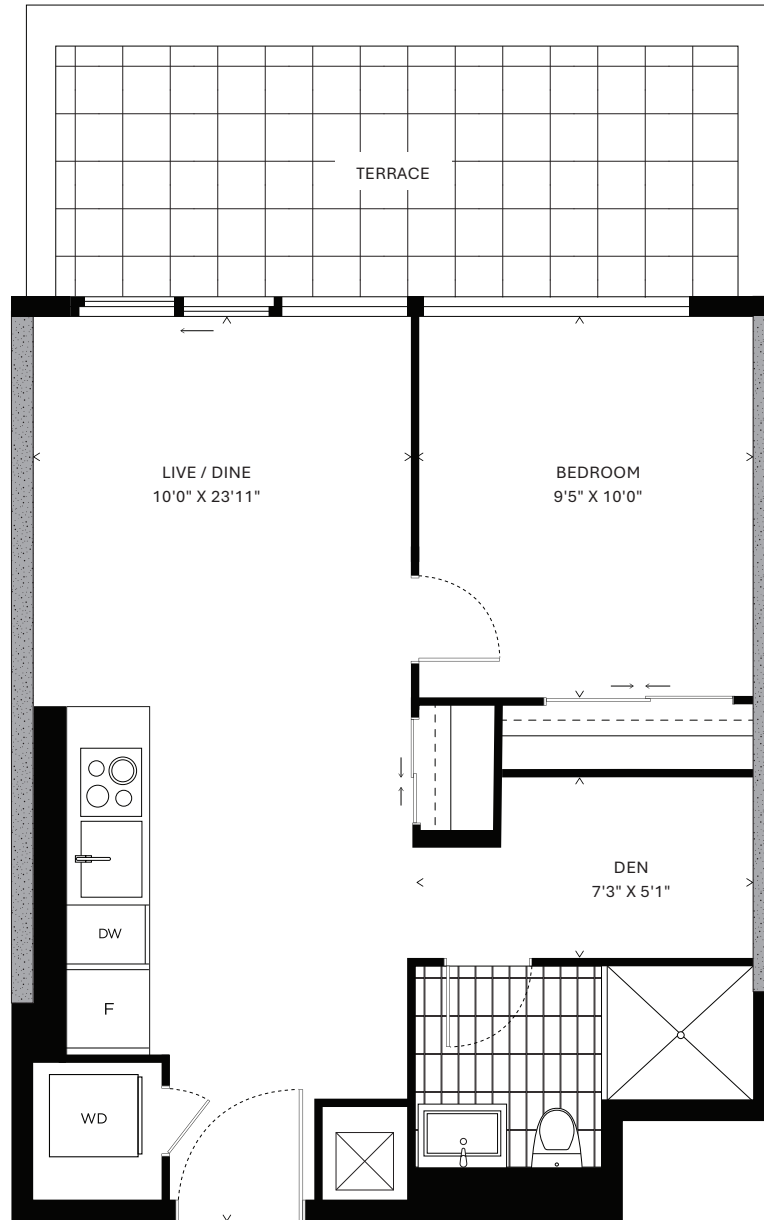

ONE+DEN #30

524 SQ.FT.

1016

LEVEL 10

REINE