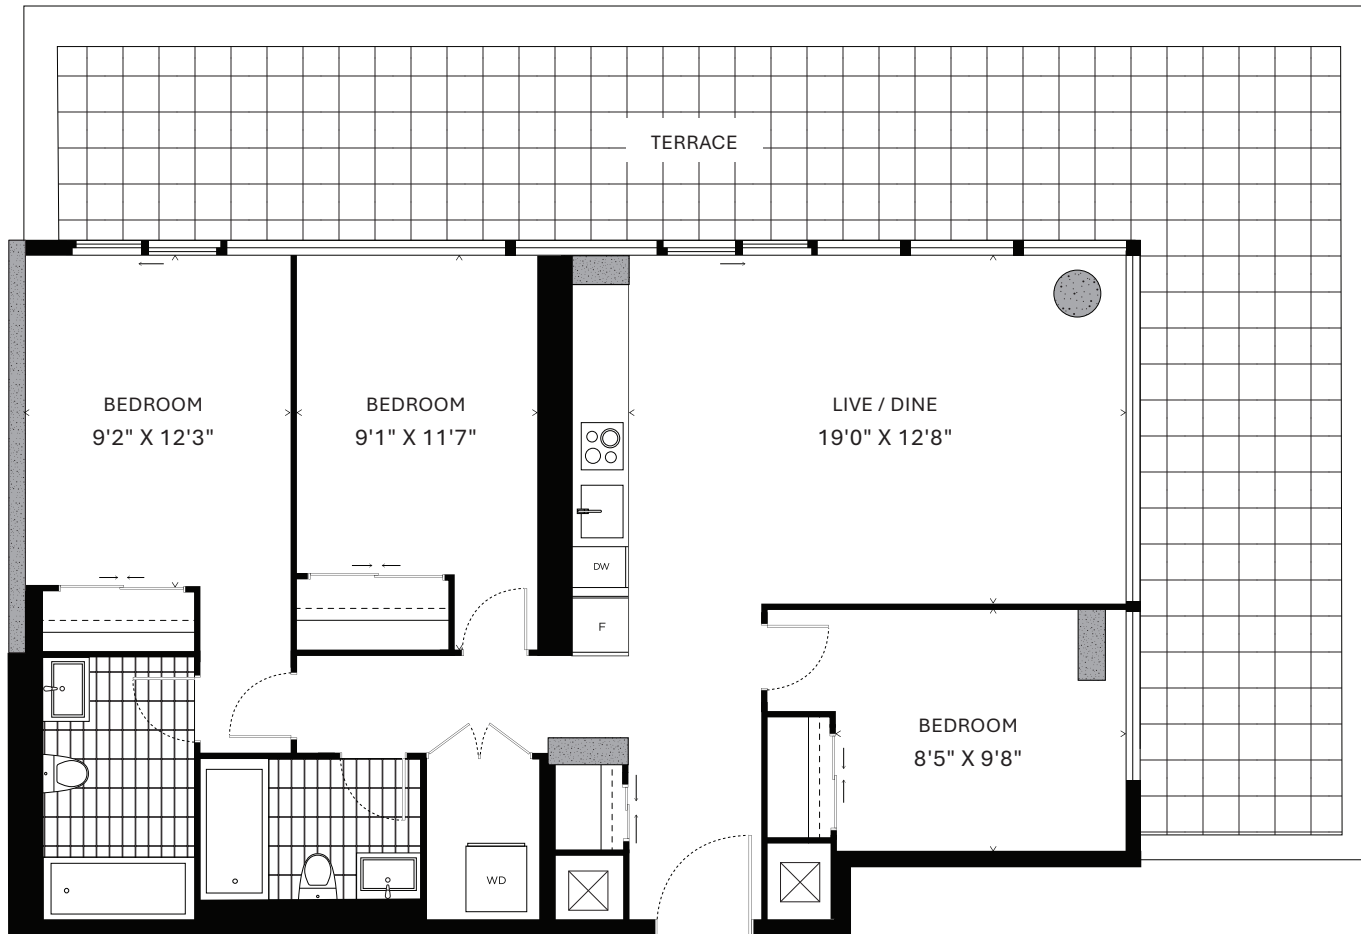

THREEBED

#7

1,008 SQ.FT.

1014

LEVEL 10

REINE