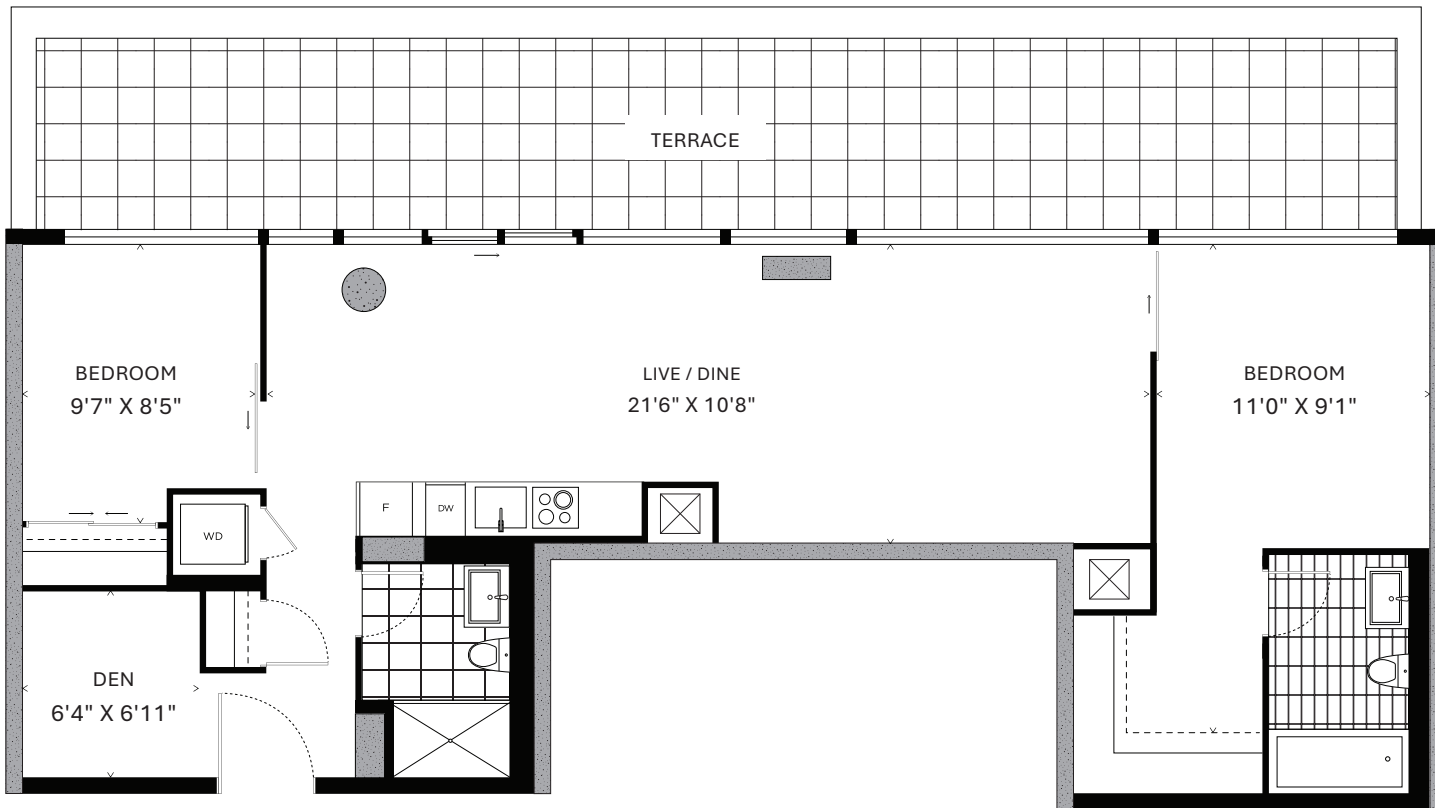

TWO+DEN #3

924 SQ.FT.

LEVEL 10

REINE