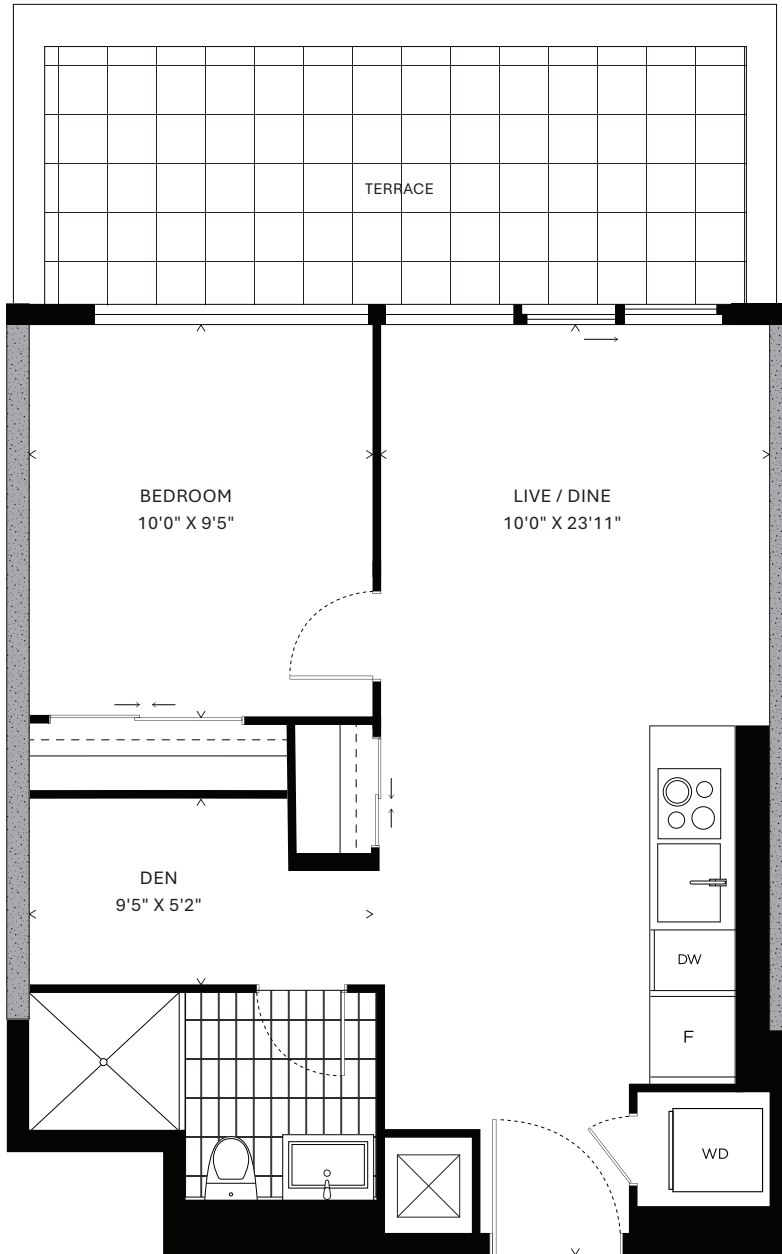

ONE+DEN #29

524 SQ.FT.

1015

LEVEL 10

REINE