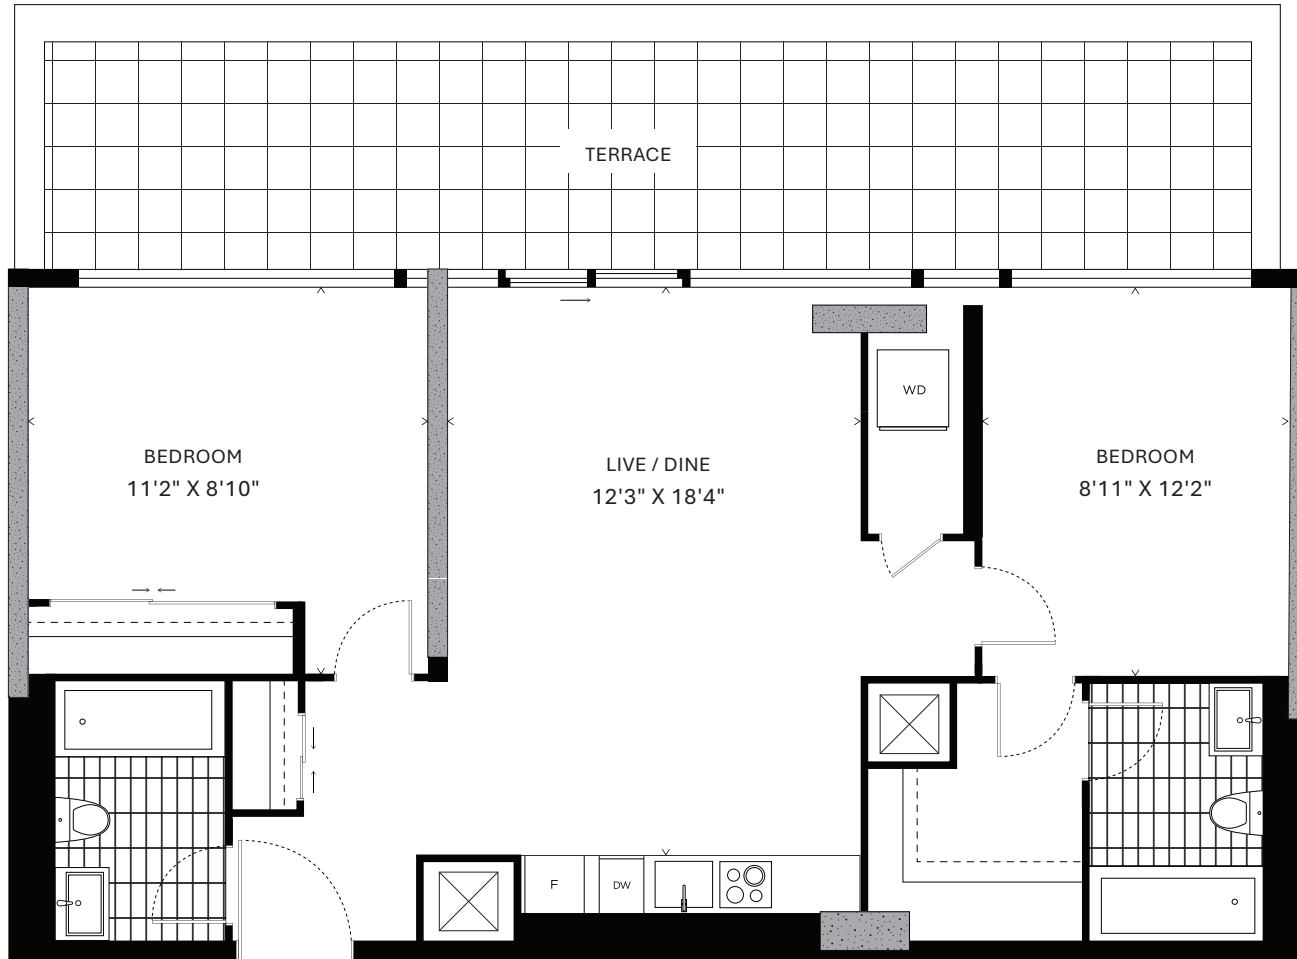

TWOBED #34

815 SQ.FT.

1005

LEVEL 10

REINE