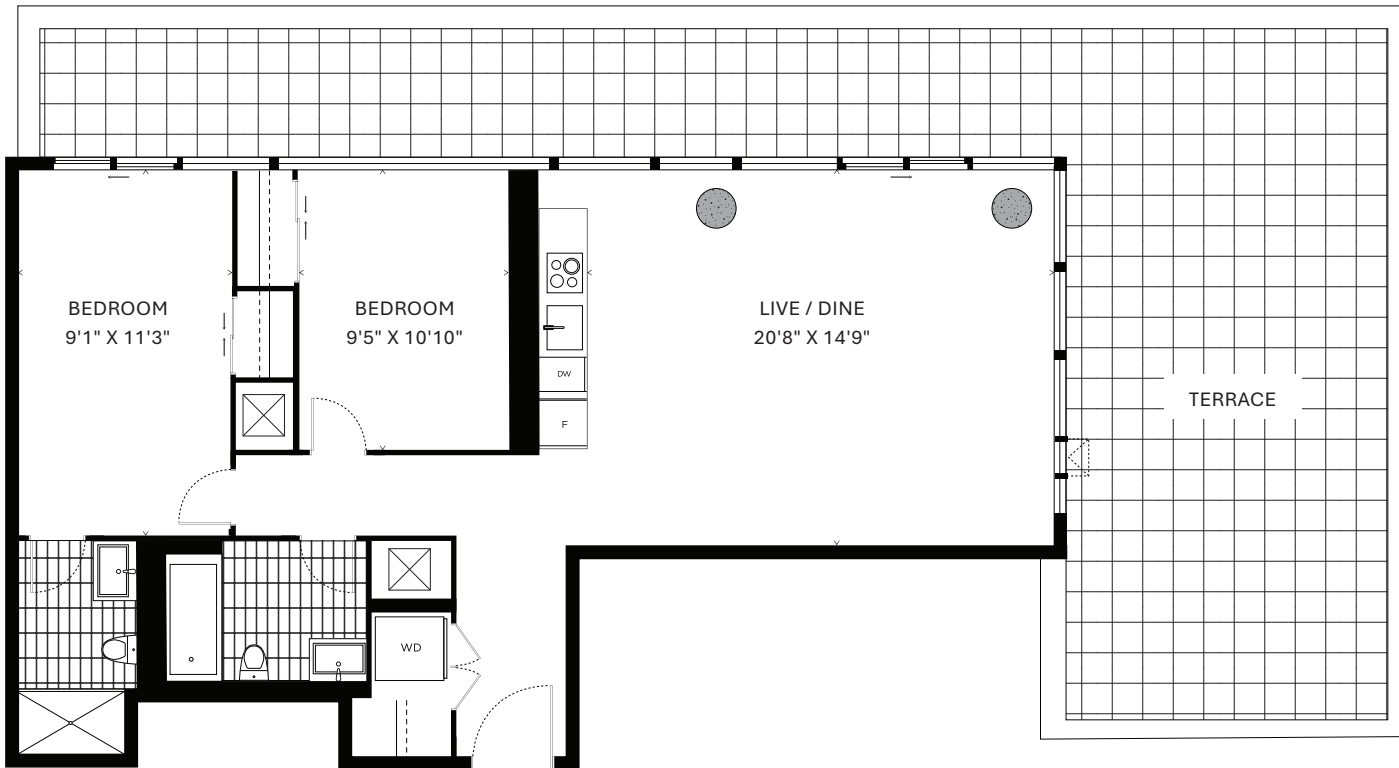

TWO BED #33

982 SQ.FT.

1003

LEVEL 10

REINE