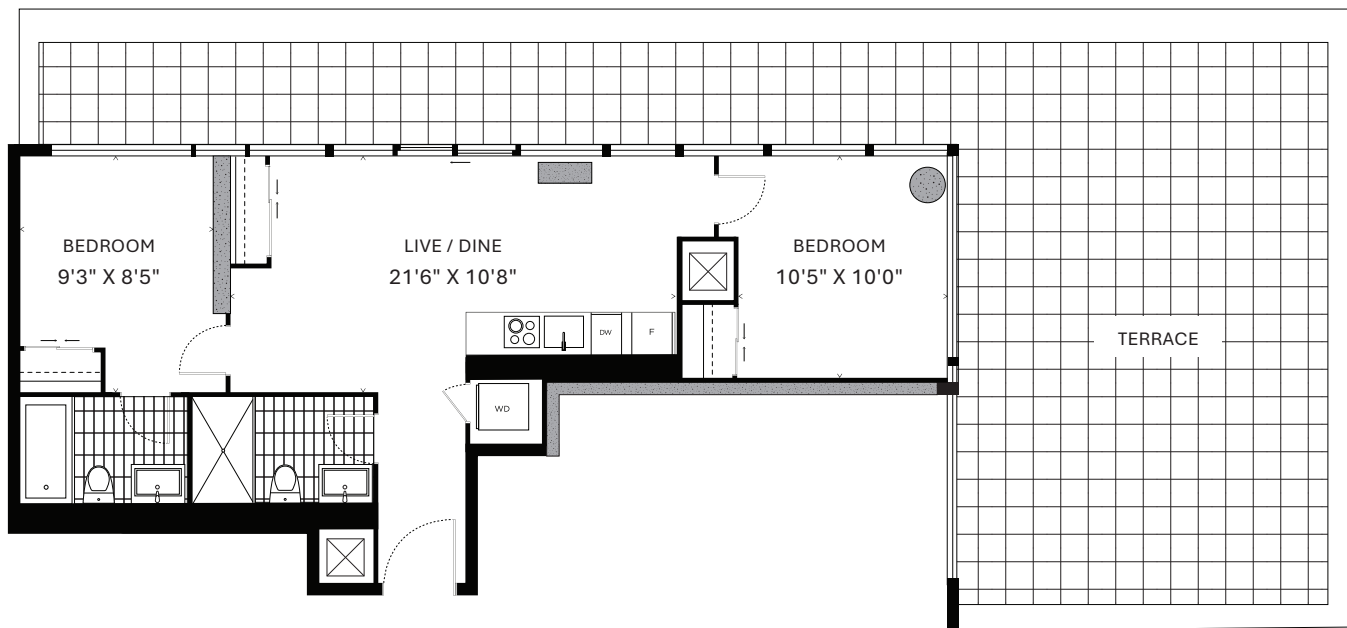

TWOBED #37

735 SQ.FT.

LEVEL 10

REINE