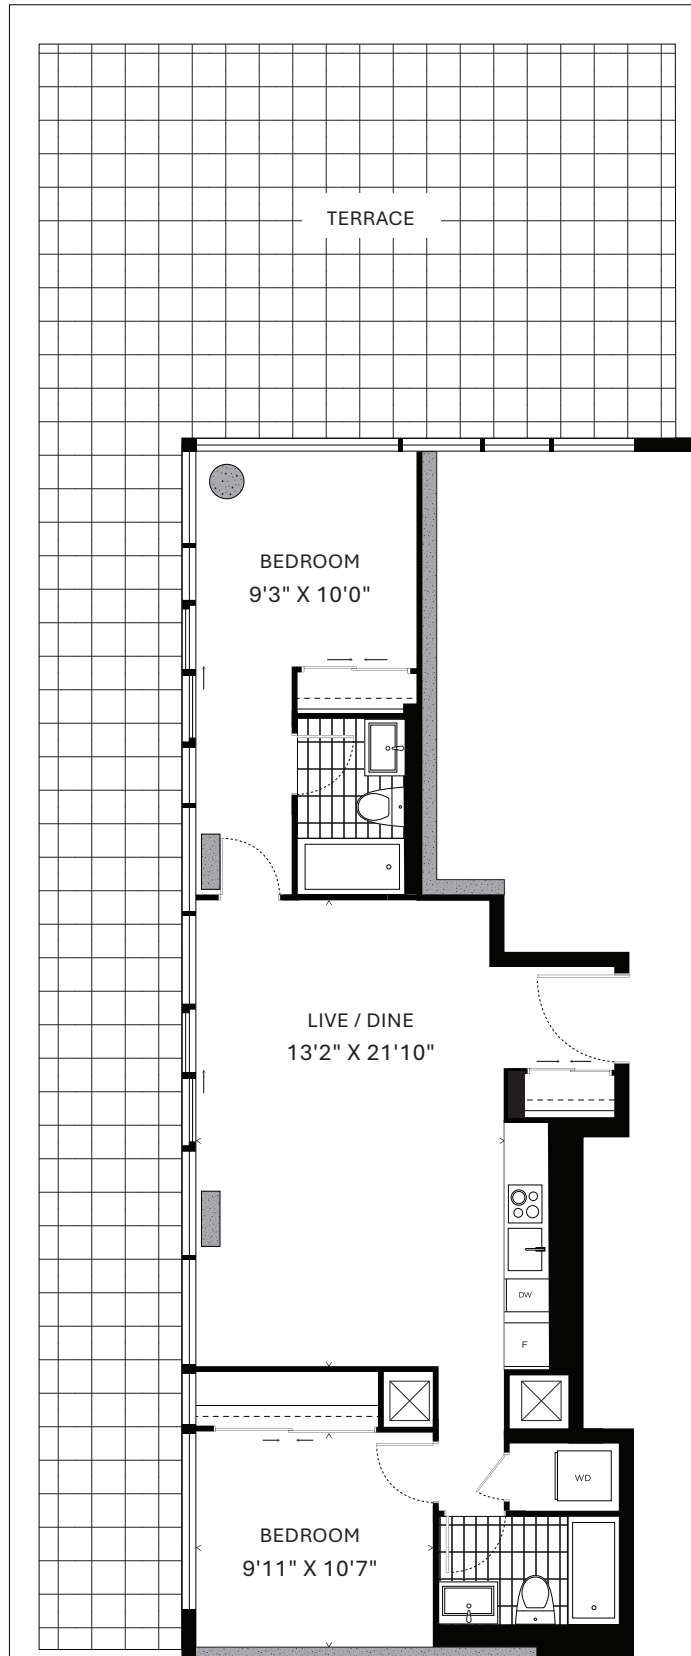

TWOBED #39

947 SQ.FT.

1021

LEVEL 10

REINE