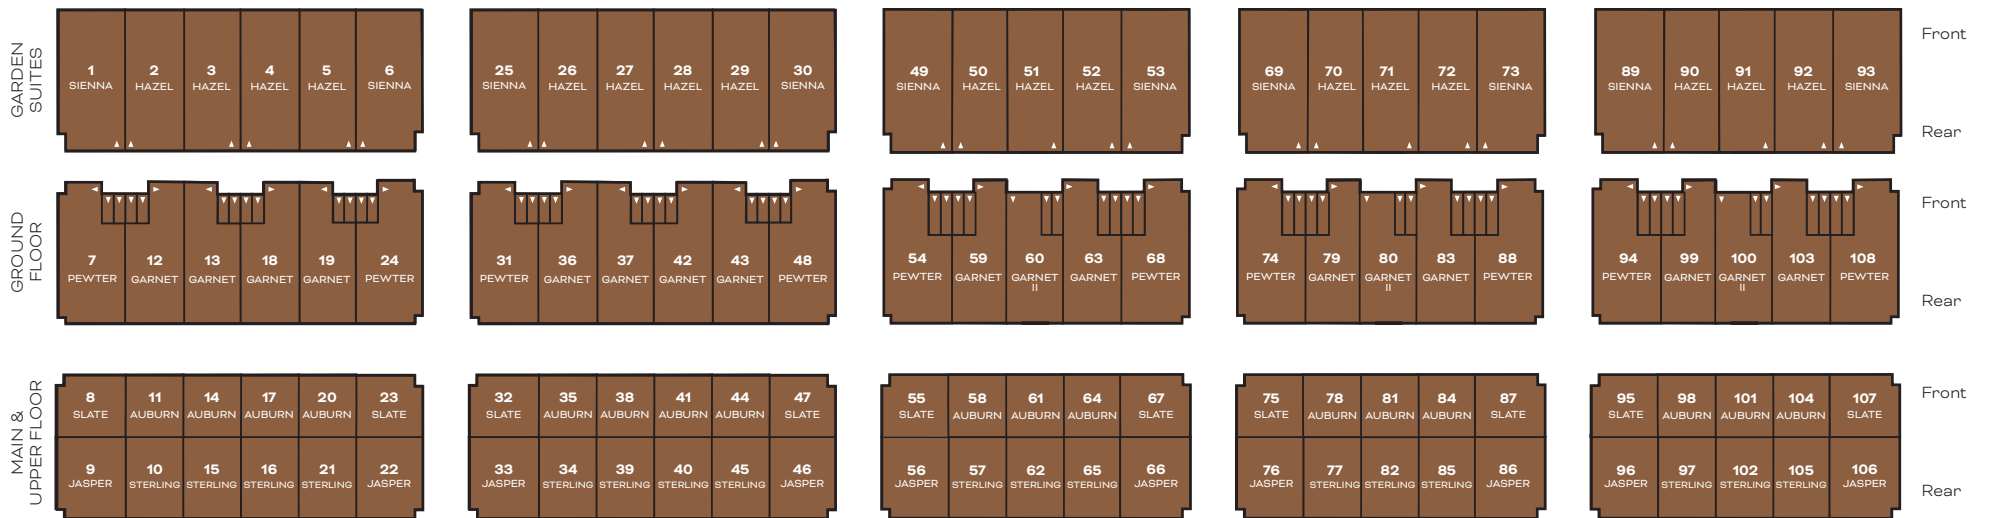

Live the Urban Life.

4-STOREY BUILDINGS

3-STOREY BUILDINGS

BUILDING A

BUILDING B

BUILDING C

BUILDING D

BUILDING E