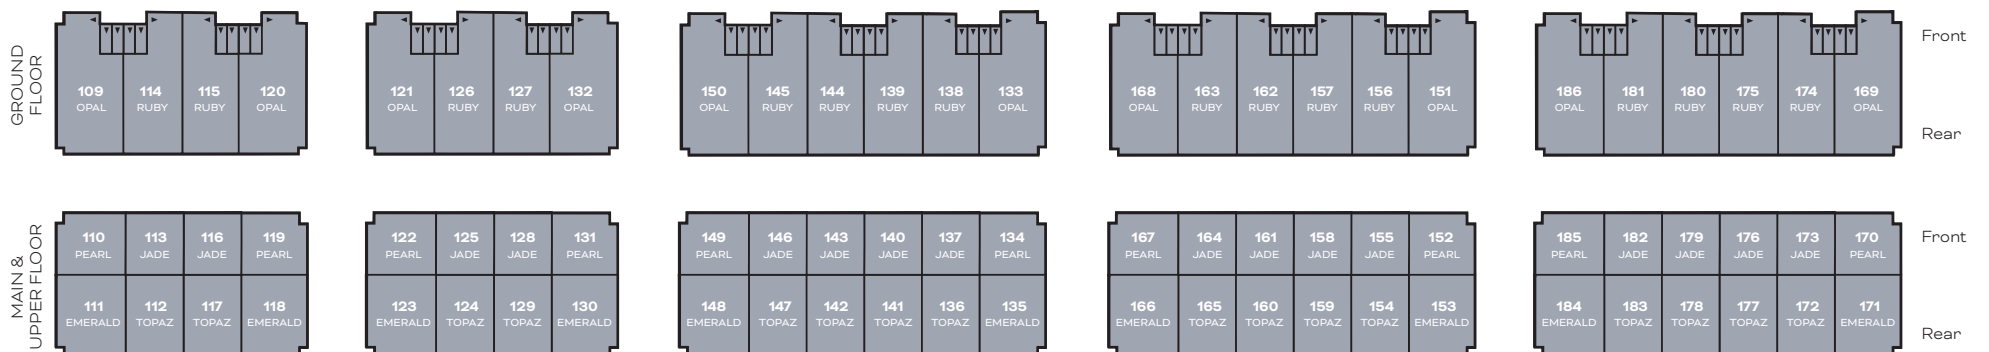

NOMI

Live the
Urban Life.

All lot renderings are artist's concept and drawings are not to scale. All materials, specifications, and lot dimensions are subject to change without notice. FEV identifies EV parking that is roughed in only. Roundabout illustrated at New Dundee Road and Robert Ferrie Drive is future construction, plans to be determined by the municipality. Number of risers shown on stairs may vary onsite. E.&O.E. March 2024.

FUSION
HOMES

Live the Urban Life.

4-STOREY BUILDINGS

3-STOREY BUILDINGS

BUILDING A

BUILDING B

BUILDING C

BUILDING D

BUILDING E

BUILDING F

BUILDING G

BUILDING H

BUILDING I

BUILDING J

BUILDING K

FUSIONHOMES.COM/NOMI