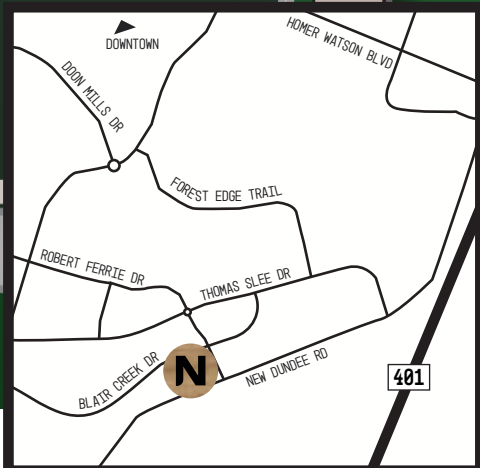

NOMI

Live the
Urban Life.

All lot renderings are artist's concept and drawings are not to scale. All materials, specifications, and lot dimensions are subject to change without notice. FEV identifies EV parking that is roughed in only. Roundabout illustrated at New Dundee Road and Robert Ferrie Drive is future construction, plans to be determined by the municipality. Number of risers shown on stairs may vary onsite. E.&O.E. March 2024.