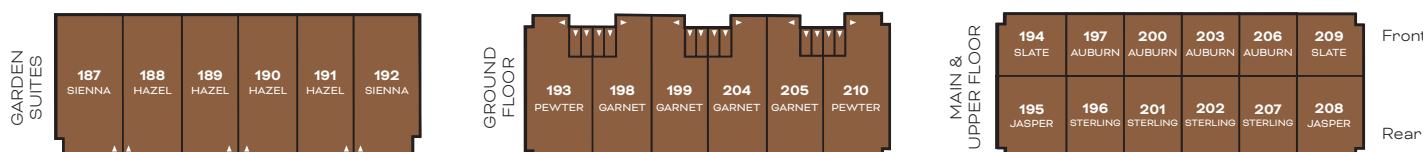

NOMI

Live the
Urban Life.

All lot renderings are artist's concept and drawings are not to scale. All materials, specifications, and lot dimensions are subject to change without notice. FEV identifies EV parking that is roughed in only. Roundabout illustrated at New Dundee Road and Robert Ferrie Drive is future construction, plans to be determined by the municipality. Number of risers shown on stairs may vary onsite. E.&O.E. March 2024.

FUSION
HOMES

Live the Urban Life.

4-STOREY BUILDINGS

3-STOREY BUILDINGS

BUILDING A

BUILDING B

BUILDING C

BUILDING D

BUILDING E

BUILDING F

BUILDING G

BUILDING H

BUILDING I

BUILDING J

BUILDING K

FUSIONHOMES.COM/NOMI