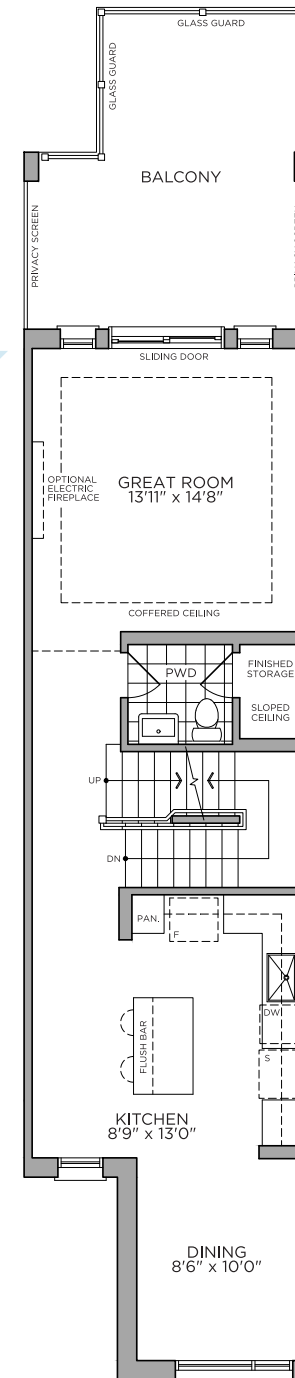

# THE GROVE

- 🏠 1,983 sq.ft.
- 🛏️ 2 baths
- 🛏️ 3 beds
- 🚽 2 powder

*Optional 4 bedroom plan*

Basement  
ELEVATION A, B

First Floor  
ELEVATION A, B

Optional  
Second Floor  
With 12' Sliding Door - ELEVATION A, B

### The Ritual Collection

- THE SPIRIT  
2,212 SQ.FT.
- THE SOLACE  
2,437 SQ.FT.
- THE GLOW  
2,665 SQ.FT.
- THE DAWN  
2,762 SQ.FT.

# THE HAVEN

- 🏠 2,085 sq.ft.
- 🛏️ 3 beds
- 🚿 2 baths
- 🚽 2 powder

*Optional 4 Bedroom Plan*

Basement  
ELEVATION A, B

First Floor  
ELEVATION A, B

Optional  
Second Floor  
With 12' Sliding Door - ELEVATION A, B

Optional  
First Floor  
BEDROOM 4 - ELEVATION A, B

Second Floor  
ELEVATION A

Third Floor  
ELEVATION A

- The Zen Collection**
- THE GROVE  
1,985 SQ.FT.
  - THE RISE  
2,001 SQ.FT.
  - THE HAVEN  
2,085 SQ.FT.
  - THE HARMONY  
2,317 SQ.FT.