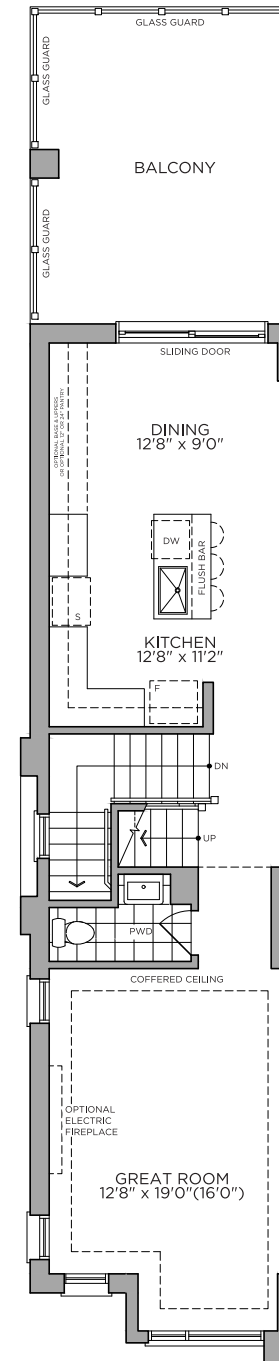

Second Floor
ELEVATION A