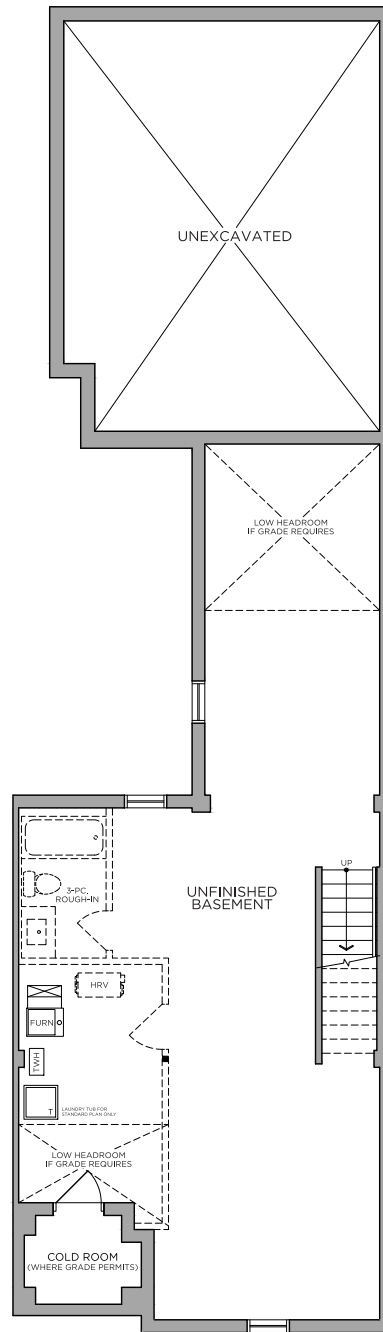

Basement
ELEVATION A