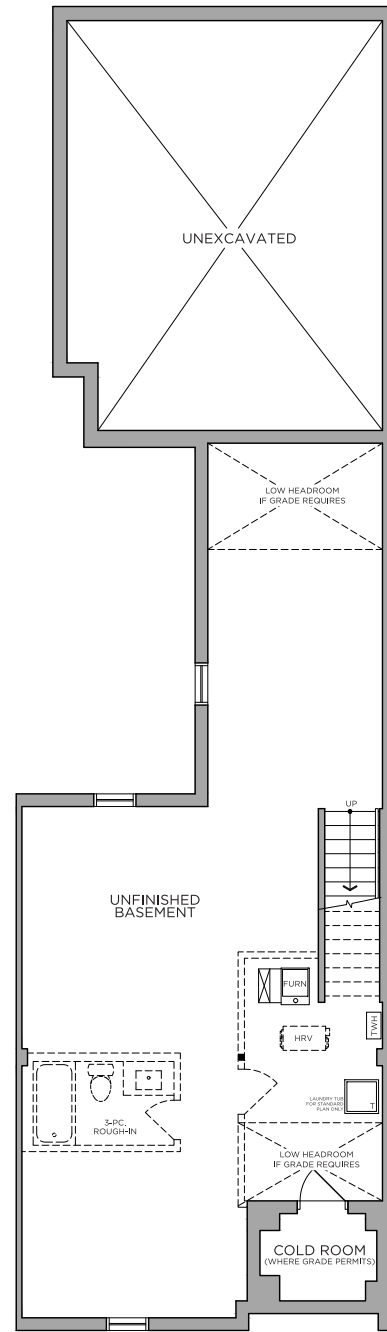

# THE AURA

With Coach House

🏠 2,674 sq.ft.

🛏️ 4 beds

*Optional 5 bedroom plan*

🛁 4 baths

🚰 1 powder

**Basement**  
ELEVATION A, B