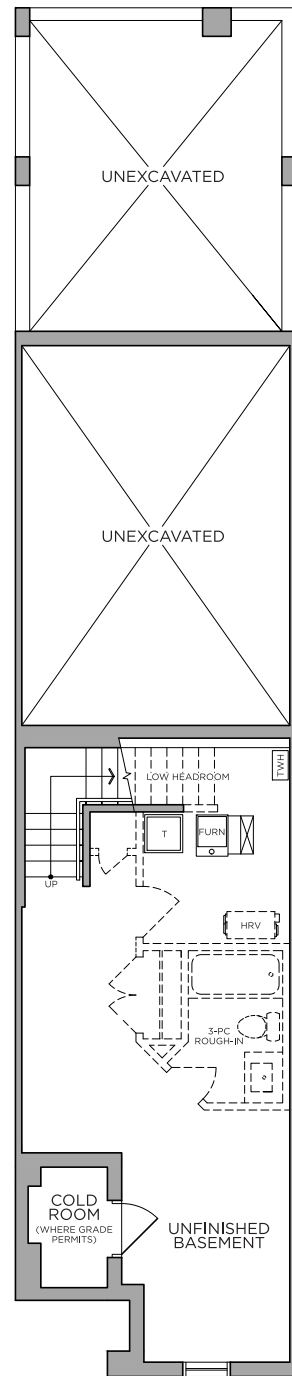

### The Ritual Collection

- THE SPIRIT  
2,212 SQ.FT.
- THE SOLACE  
2,437 SQ.FT.
- THE GLOW  
2,665 SQ.FT.
- THE DAWN  
2,762 SQ.FT.

# THE GROVE

- 🏠 1,983 sq.ft.
- 🛏️ 2 baths
- 🛏️ 3 beds
- 🚽 2 powder

*Optional 4 bedroom plan*

Basement  
ELEVATION A, B

First Floor  
ELEVATION A, B

Optional  
Second Floor  
With 12' Sliding Door - ELEVATION A, B