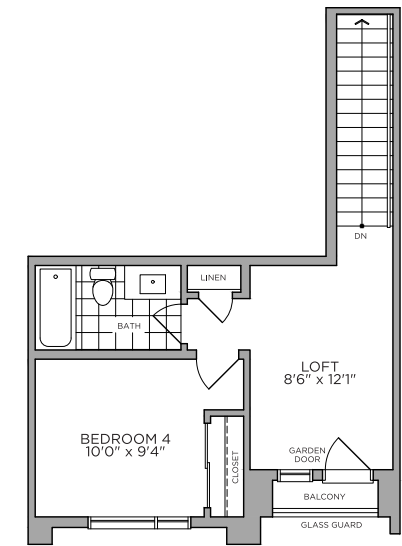

Optional
Third Floor
Bedroom 4 - ELEVATION A