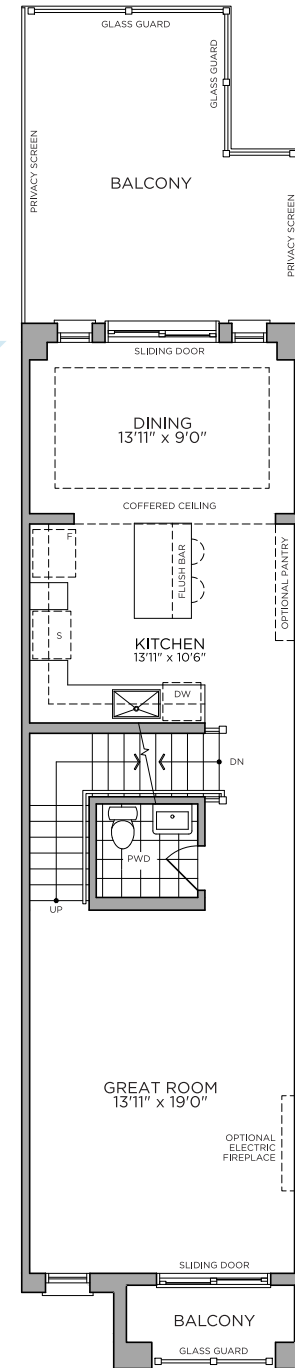

Optional
Second Floor
With 12' Sliding Door - ELEVATION A, B