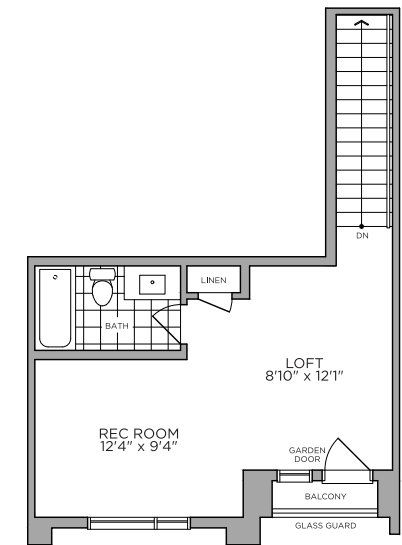

Third Floor
ELEVATION A