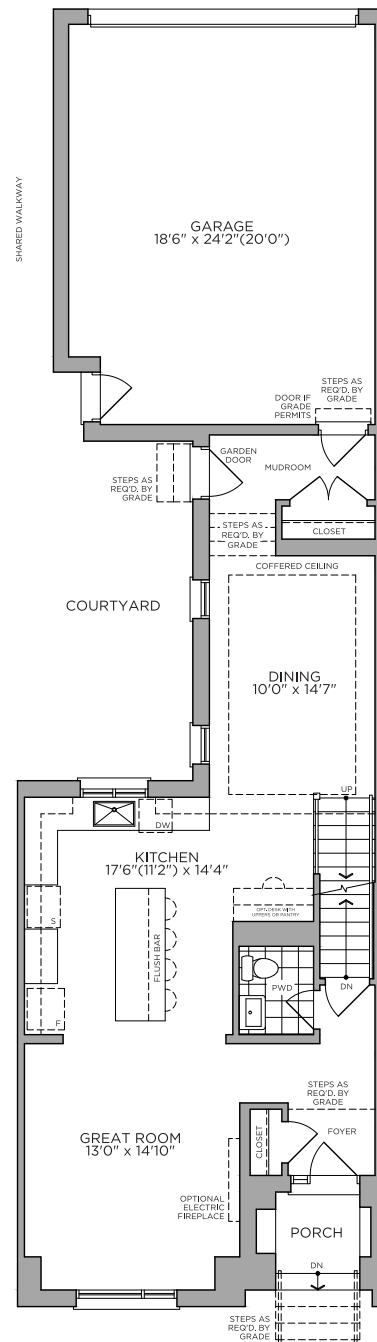

# THE AURA

With Coach House

🏠 2,674 sq.ft.

🛏️ 4 beds

*Optional 5 bedroom plan*

🛁 4 baths

🚰 1 powder

**Basement**  
ELEVATION A, B