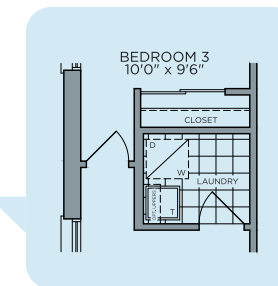

Optional
Second Floor
With Stacked W/D