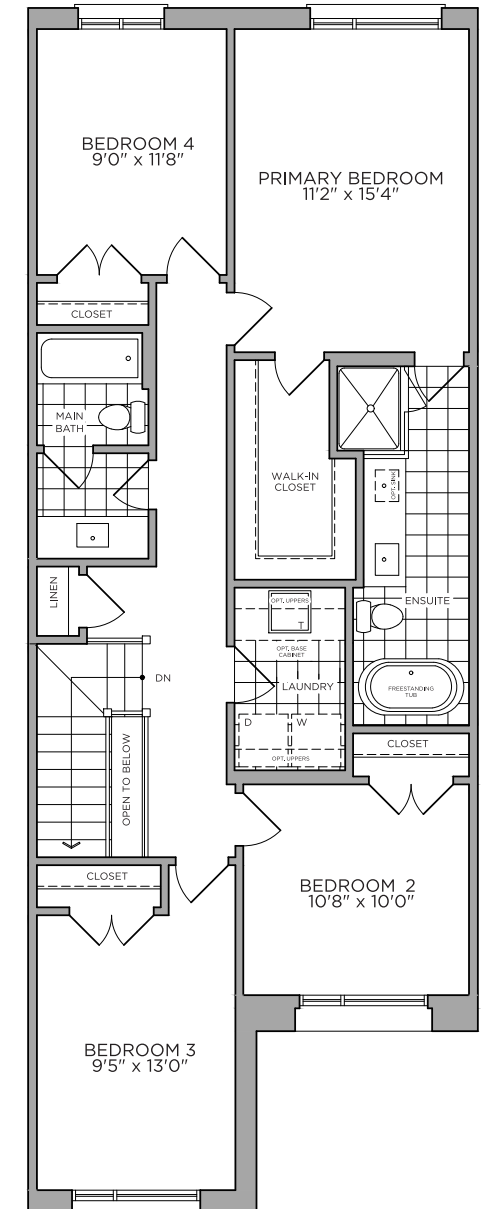

# THE GROVE

- 🏠 1,983 sq.ft.
- 🛏️ 2 baths
- 🛏️ 3 beds
- 🚽 2 powder

*Optional 4 bedroom plan*

Basement  
ELEVATION A, B

First Floor  
ELEVATION A, B

Optional  
Second Floor  
With 12' Sliding Door - ELEVATION A, B

# THE ESSENCE

⊠ 2,010 sq.ft.  
🛏 4 beds

🛁 2 baths  
🚽 1 powder

Basement  
ELEVATION A

First Floor  
ELEVATION A

Optional  
First Floor  
Office In Lieu Of Walk-In Pantry - ELEVATION A, B

Second Floor  
ELEVATION A