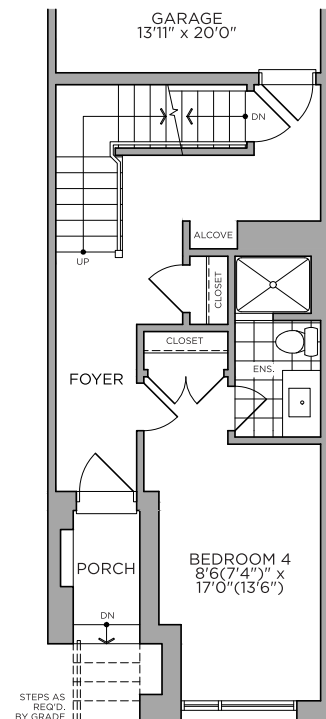

# THE GROVE

- 🏠 1,983 sq.ft.
- 🛏️ 2 baths
- 🛏️ 3 beds
- 🚽 2 powder

*Optional 4 bedroom plan*

Basement  
ELEVATION A, B

First Floor  
ELEVATION A, B

Optional  
Second Floor  
With 12' Sliding Door - ELEVATION A, B