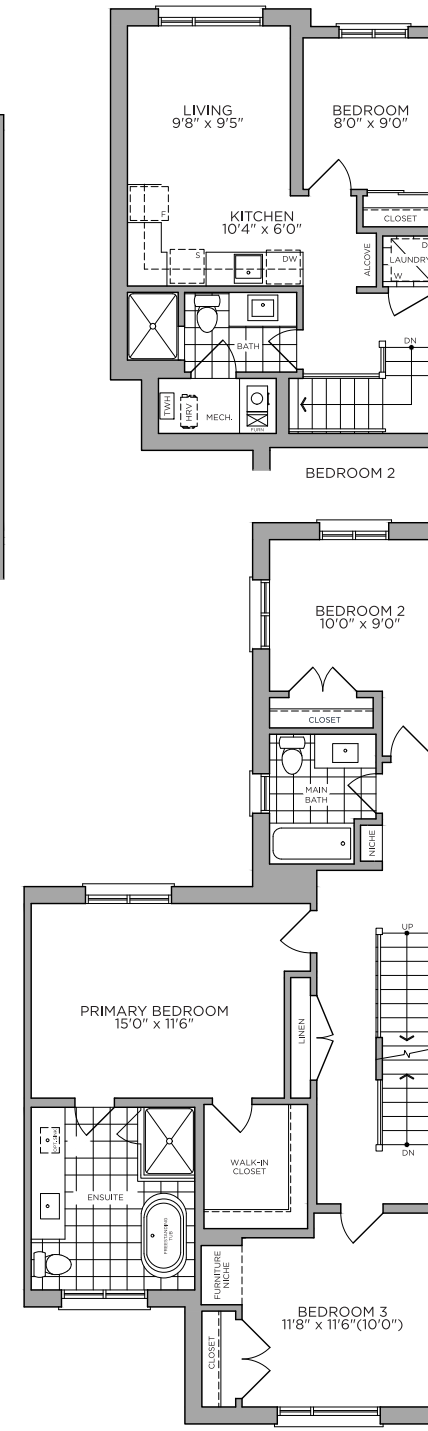

Second Floor
Coach House - ELEVATION B

Second Floor
ELEVATION B