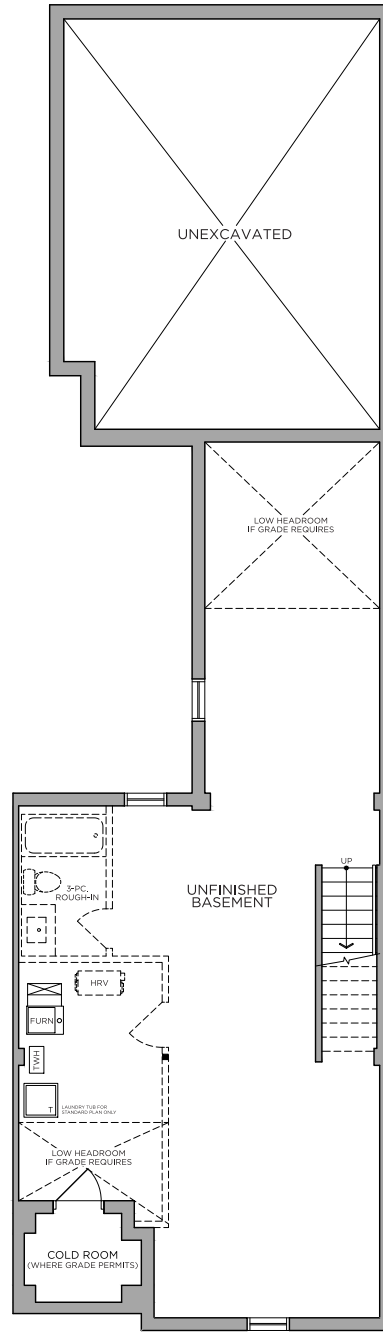

# THE SANCTUARY

With Coach House

🏠 2,573 sq.ft.

🛏️ 4 beds

*Optional 5 bedroom plan*

🚿 4 baths

🚻 1 powder

Basement  
ELEVATION A