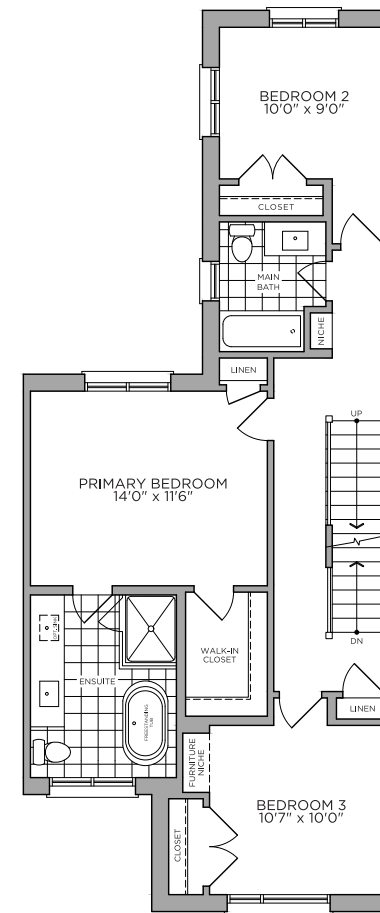

# THE SANCTUARY

- 2,061 sq.ft.
- 3 beds
- 3 baths
- 1 powder

*Optional 4 bedroom plan*

Basement  
ELEVATION A

First Floor  
ELEVATION A

Optional  
First Floor  
With Stacked W/D

Second Floor  
ELEVATION A

Optional  
Third Floor  
Bedroom 4 - ELEVATION A, B1