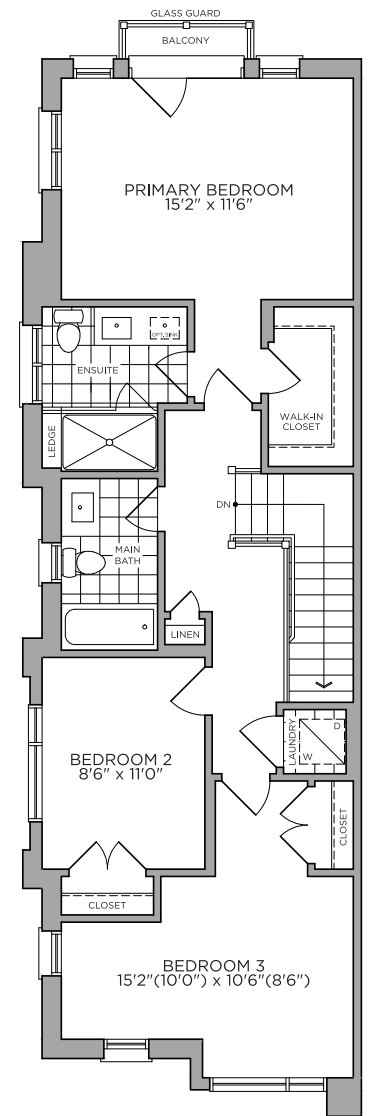

Third Floor
ELEVATION A