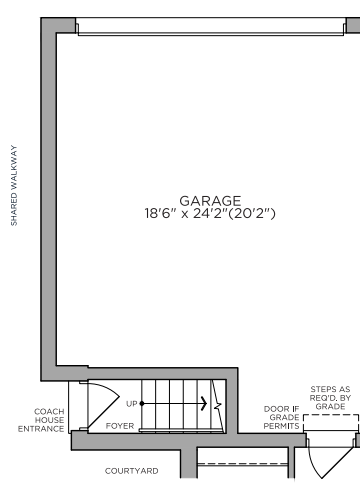

First Floor
Coach House - ELEVATION B