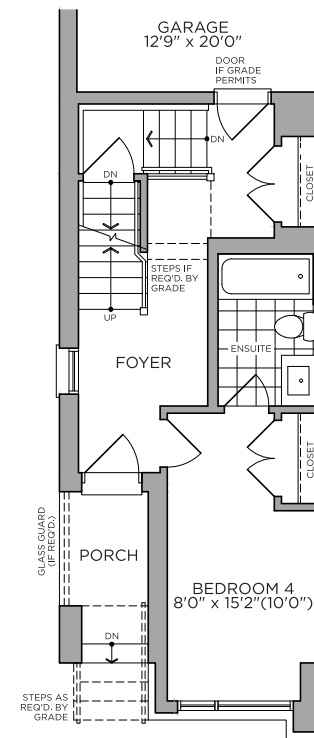

Optional
First Floor
BEDROOM 4 - ELEVATION A, B