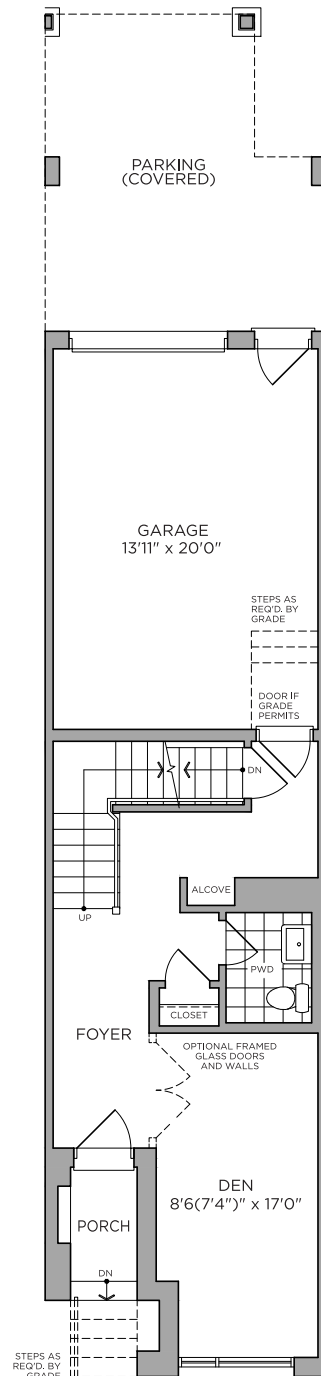

### The Ritual Collection

- THE SPIRIT  
2,212 SQ.FT.
- THE SOLACE  
2,437 SQ.FT.
- THE GLOW  
2,665 SQ.FT.
- THE DAWN  
2,762 SQ.FT.

# THE GROVE

- 🏠 1,983 sq.ft.
- 🛏️ 2 baths
- 🛏️ 3 beds
- 🚽 2 powder

*Optional 4 bedroom plan*

Basement  
ELEVATION A, B

First Floor  
ELEVATION A, B

Optional  
Second Floor  
With 12' Sliding Door - ELEVATION A, B