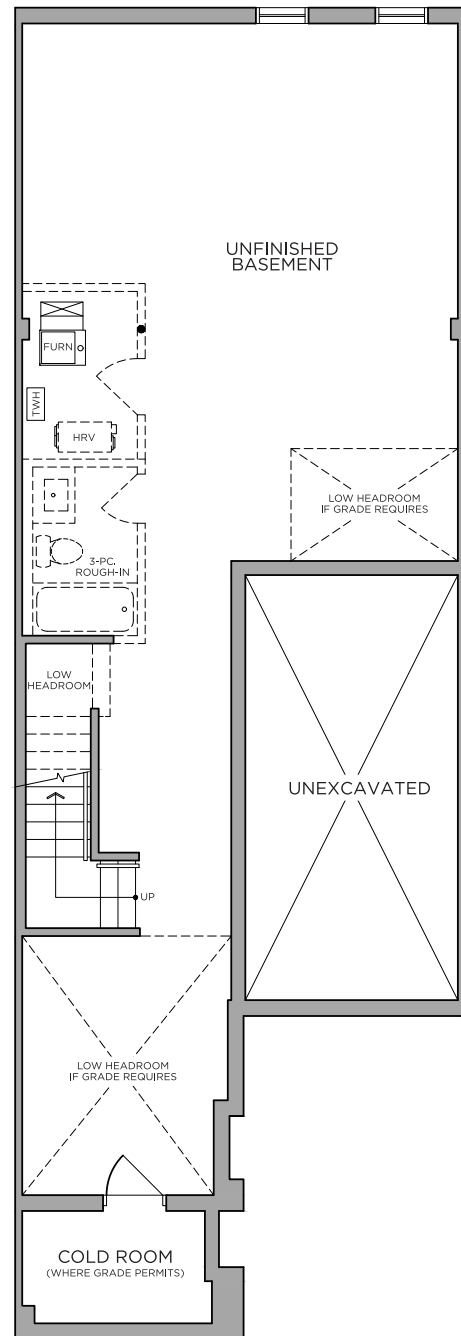

Basement
ELEVATION A