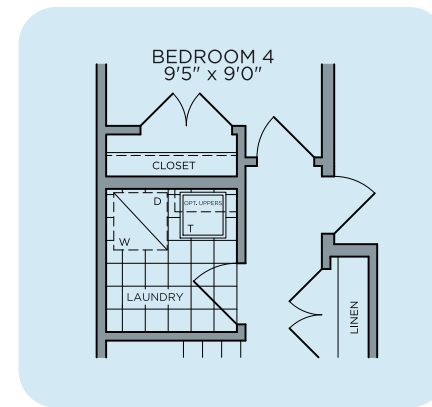

# THE PURE

⊠ 1,840 sq.ft.  
🛏 4 beds

🛁 2 baths  
🚽 1 powder

Basement  
ELEVATION A, B

First Floor  
ELEVATION A

Optional  
Second Floor

With Stacked W/D - ELEVATION A, B

Second Floor  
ELEVATION A