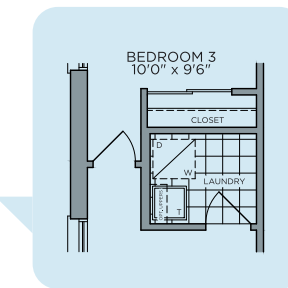

Optional Second Floor
With Stacked W/D