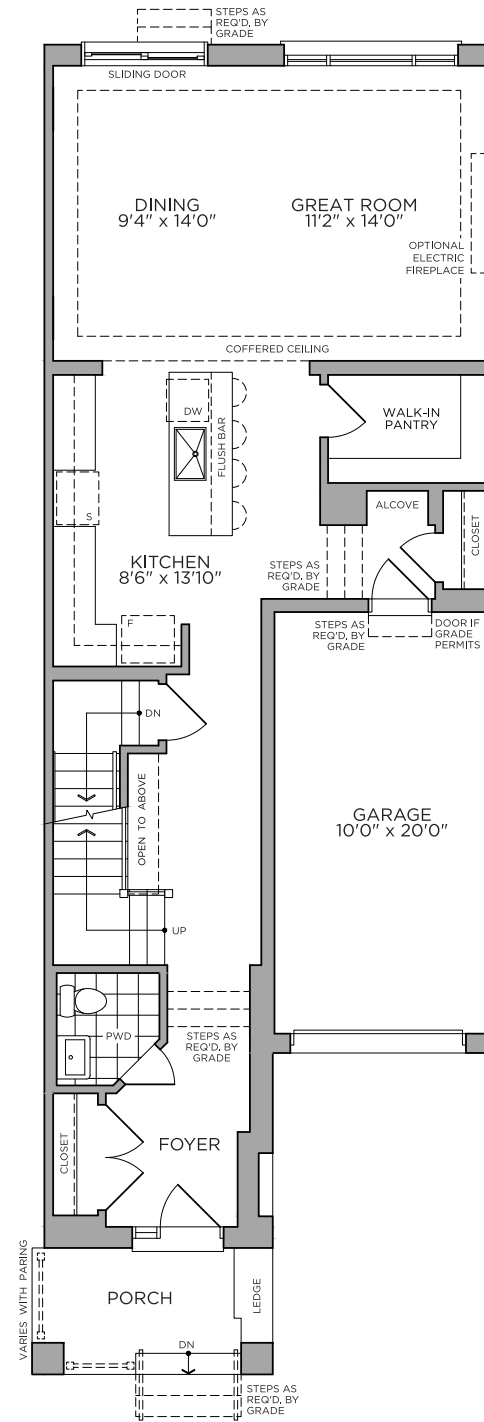

First Floor
ELEVATION A

Optional
First Floor
Office In Lieu Of Walk-In Pantry - ELEVATION A, B