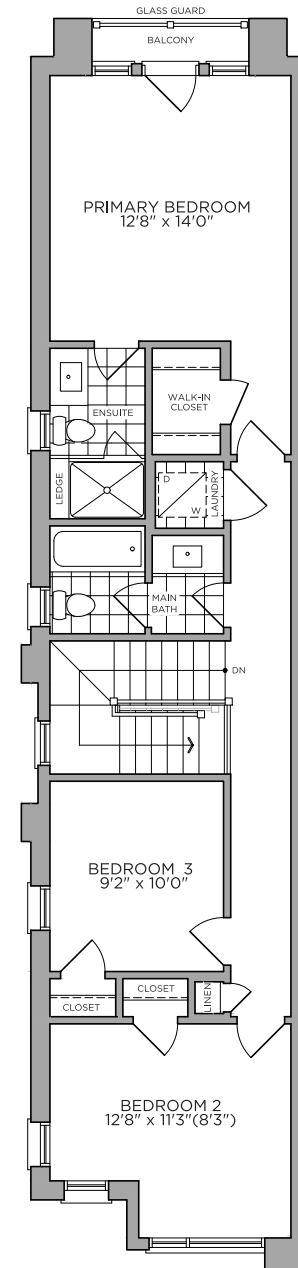

# THE GROVE

- 🏠 1,983 sq.ft.
- 🛏️ 2 baths
- 🛏️ 3 beds
- 🚽 2 powder

*Optional 4 bedroom plan*

Basement  
ELEVATION A, B

First Floor  
ELEVATION A, B

Optional  
Second Floor  
With 12' Sliding Door - ELEVATION A, B

# THE RISE

- 2,001 sq.ft.
- 3 beds
- Optional 4 Bedroom Plan
- 2 baths
- 2 powder

Basement  
ELEVATION A, B

First Floor  
ELEVATION A, B

Optional  
First Floor  
BEDROOM 4 - ELEVATION A, B

Second Floor  
ELEVATION A