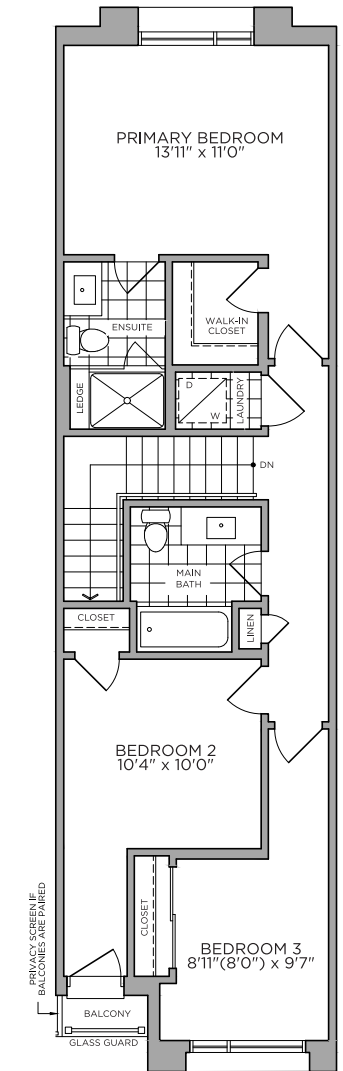

Optional
Second Floor
With 12' Sliding Door - ELEVATION A, B