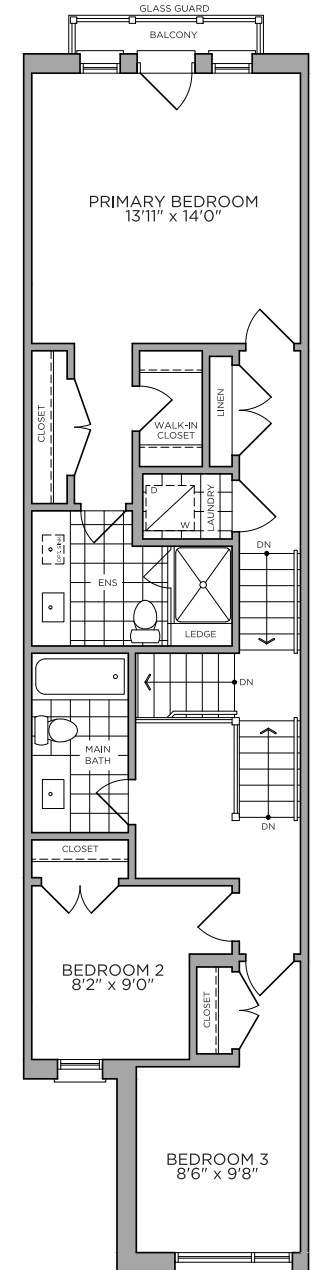

# THE GROVE

- 🏠 1,983 sq.ft.
- 🛏️ 2 baths
- 🛏️ 3 beds
- 🚽 2 powder

*Optional 4 bedroom plan*

Basement  
ELEVATION A, B

First Floor  
ELEVATION A, B

Optional  
Second Floor  
With 12' Sliding Door - ELEVATION A, B

# THE HAVEN

- 🏠 2,085 sq.ft.
- 🛏️ 3 beds
- 🚿 2 baths
- 🚽 2 powder

*Optional 4 Bedroom Plan*

Basement  
ELEVATION A, B

First Floor  
ELEVATION A, B

Optional  
Second Floor  
With 12' Sliding Door - ELEVATION A, B

Optional  
First Floor  
BEDROOM 4 - ELEVATION A, B

Second Floor  
ELEVATION A

Third Floor  
ELEVATION A

- The Zen Collection**
- THE GROVE  
1,985 SQ.FT.
  - THE RISE  
2,001 SQ.FT.
  - THE HAVEN  
2,085 SQ.FT.
  - THE HARMONY  
2,317 SQ.FT.