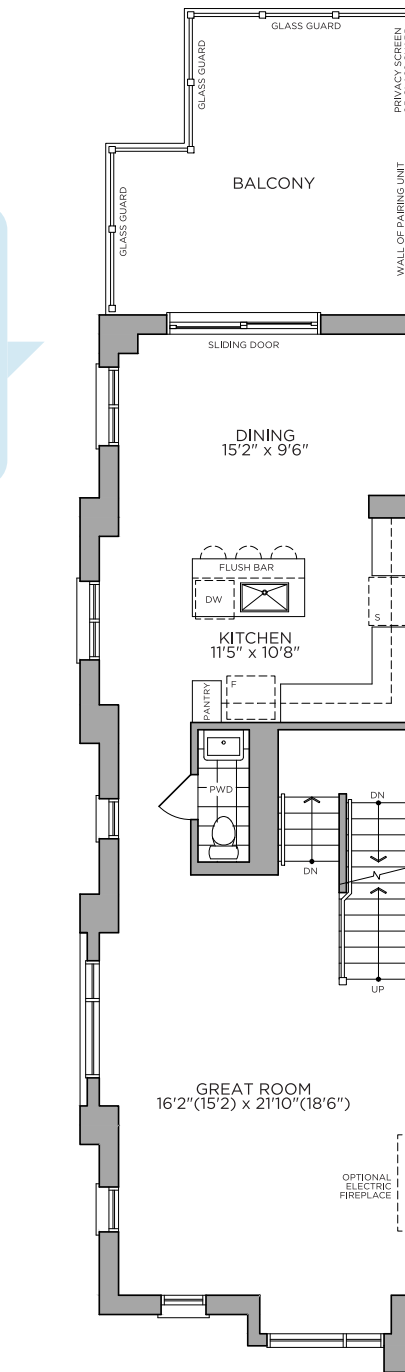

Second Floor
ELEVATION A