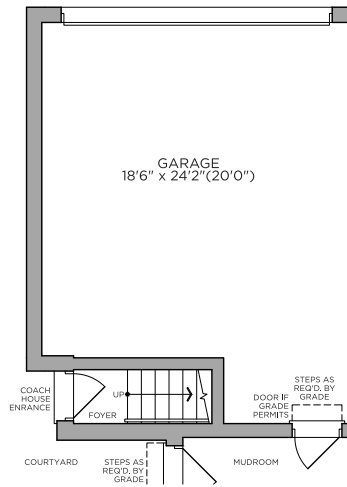

First Floor
Coach House - ELEVATION A, B