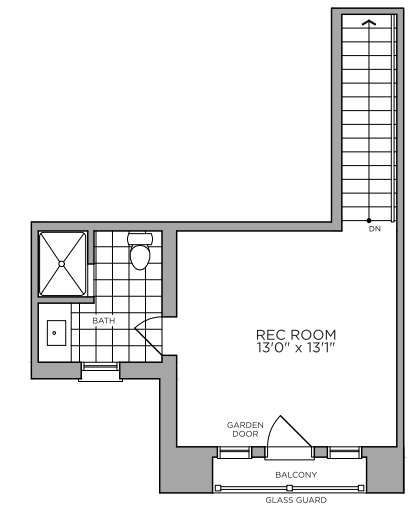

Third Floor
ELEVATION A, B1