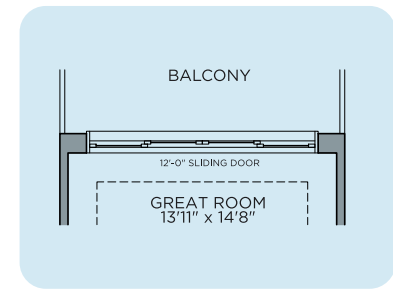

# THE HAVEN

- 🏠 2,085 sq.ft.
- 🛏️ 3 beds
- 🚿 2 baths
- 🚽 2 powder

*Optional 4 Bedroom Plan*

Basement  
ELEVATION A, B

First Floor  
ELEVATION A, B

Optional  
Second Floor  
With 12' Sliding Door - ELEVATION A, B