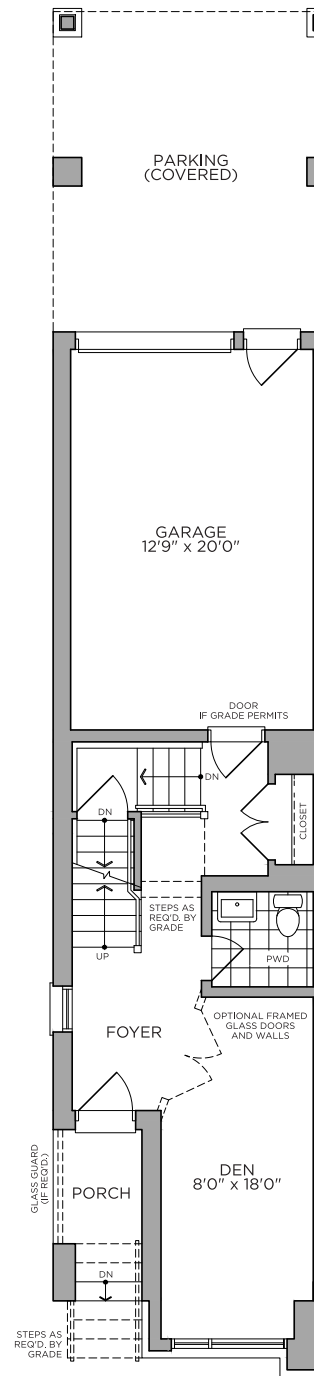

First Floor
ELEVATION A, B