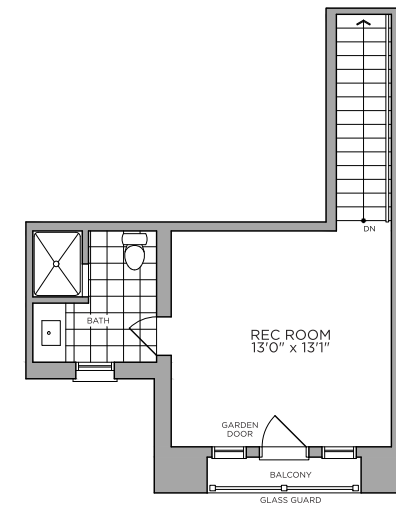

# THE SANCTUARY

- 2,061 sq.ft.
- 3 beds
- 3 baths
- 1 powder

*Optional 4 bedroom plan*

Basement  
ELEVATION A

First Floor  
ELEVATION A

Optional  
First Floor  
With Stacked W/D

Second Floor  
ELEVATION A

Optional  
Third Floor  
Bedroom 4 - ELEVATION A, B1