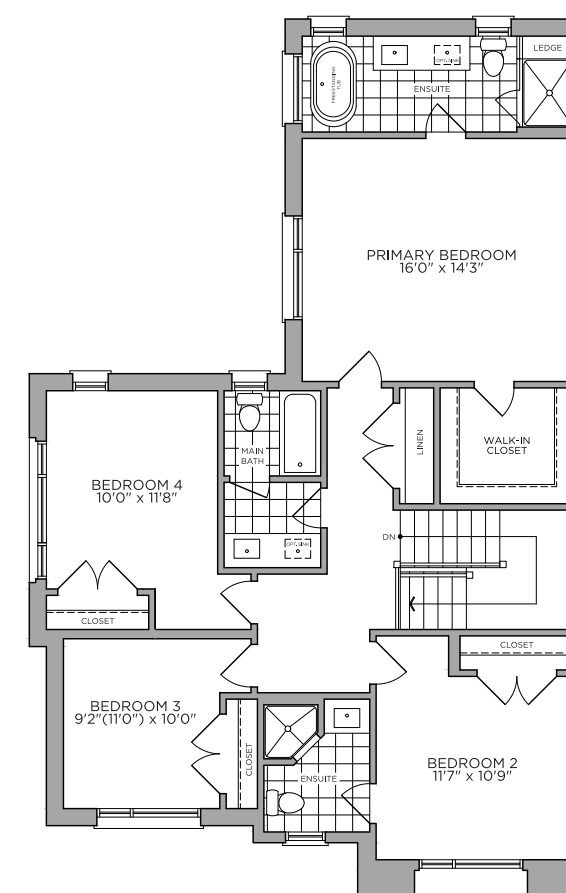

Second Floor
ELEVATION A