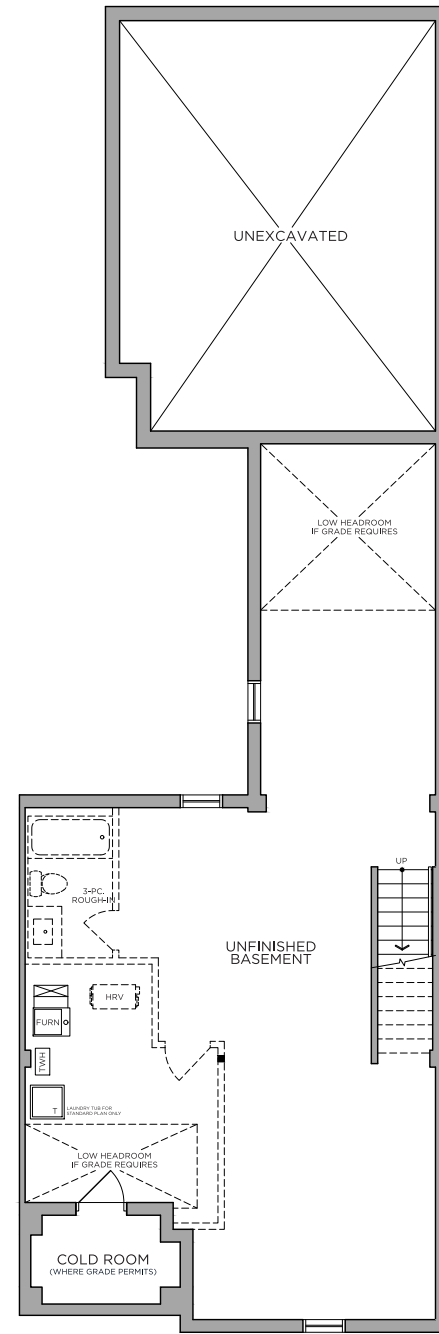

Basement
ELEVATION B