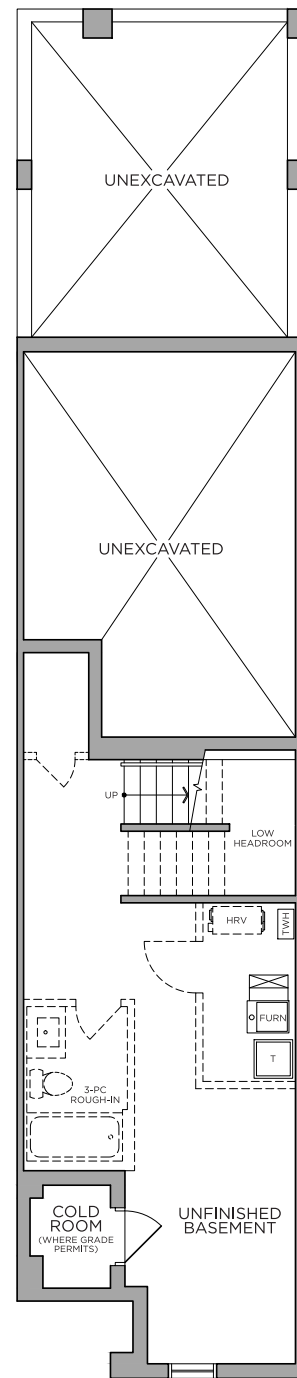

Basement
ELEVATION A, B