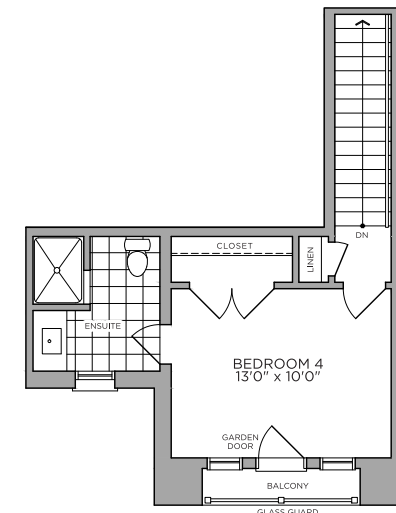

# THE SANCTUARY

- 2,061 sq.ft.
- 3 beds
- 3 baths
- 1 powder

*Optional 4 bedroom plan*

Basement  
ELEVATION A

First Floor  
ELEVATION A

Optional  
First Floor  
With Stacked W/D

Second Floor  
ELEVATION A

Optional  
Third Floor  
Bedroom 4 - ELEVATION A, B1