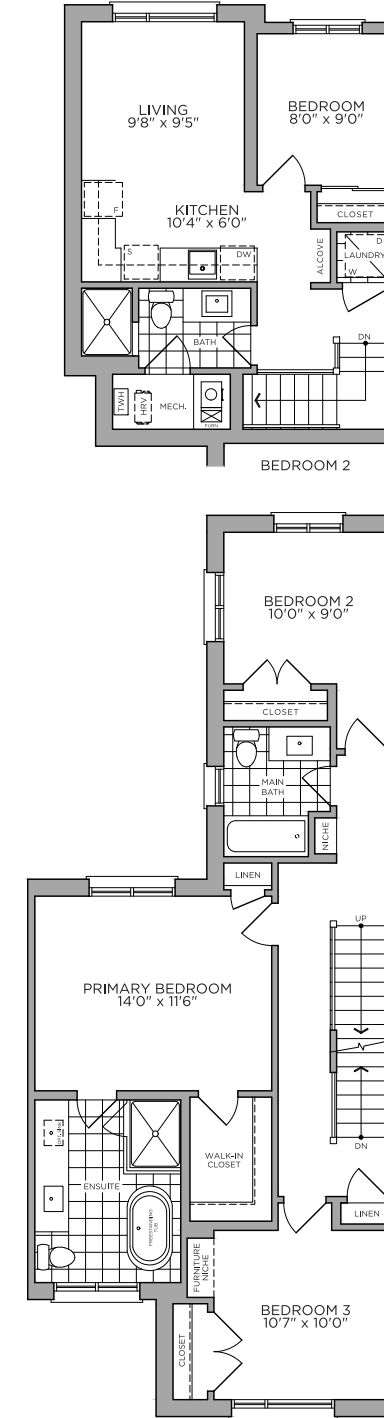

Second Floor
ELEVATION A

Second Floor
Coach House - ELEVATION A, B1, B2