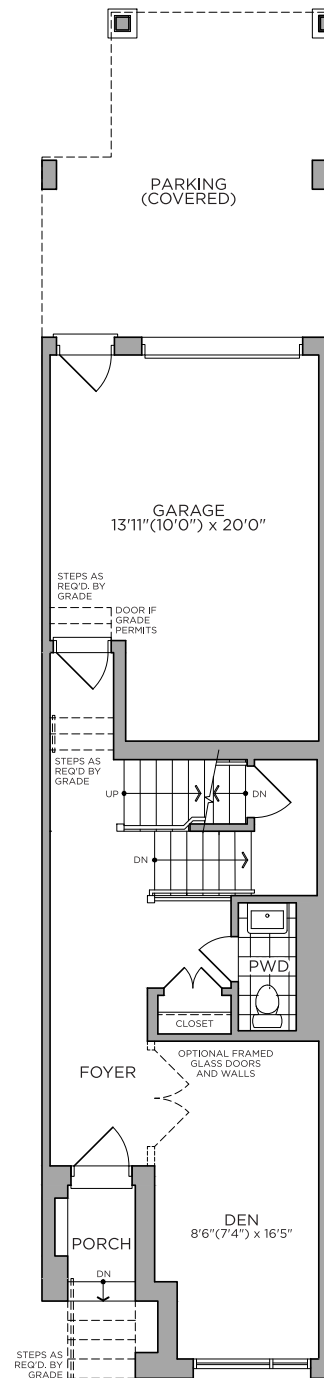

First Floor
ELEVATION A, B

Optional
Second Floor
With 12' Sliding Door - ELEVATION A, B