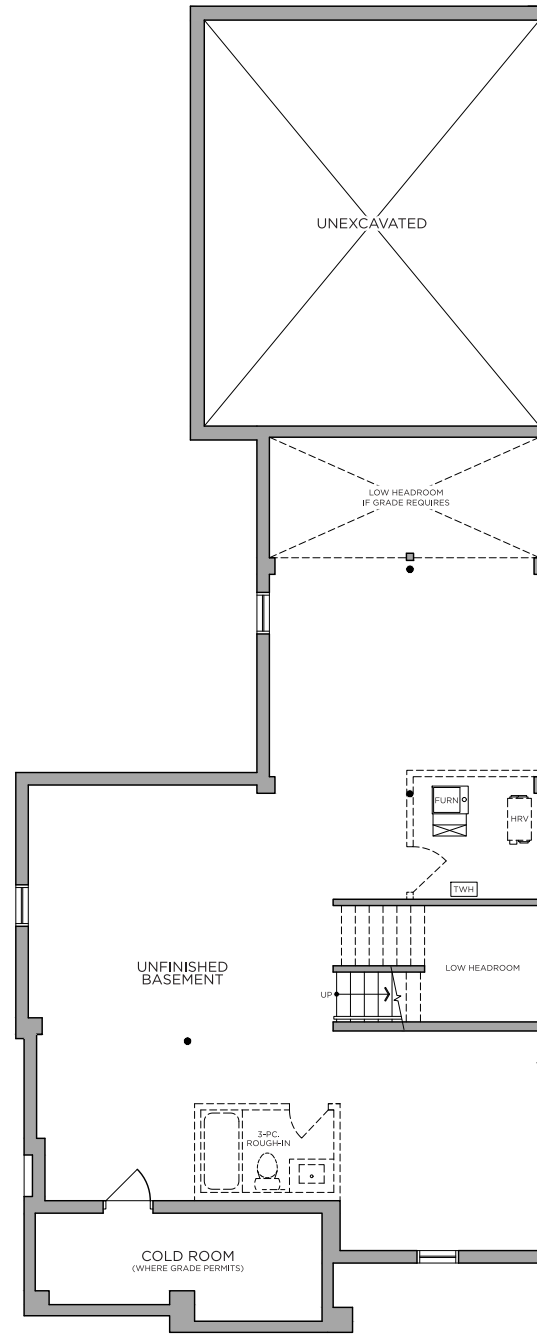

Basement
ELEVATION A, B