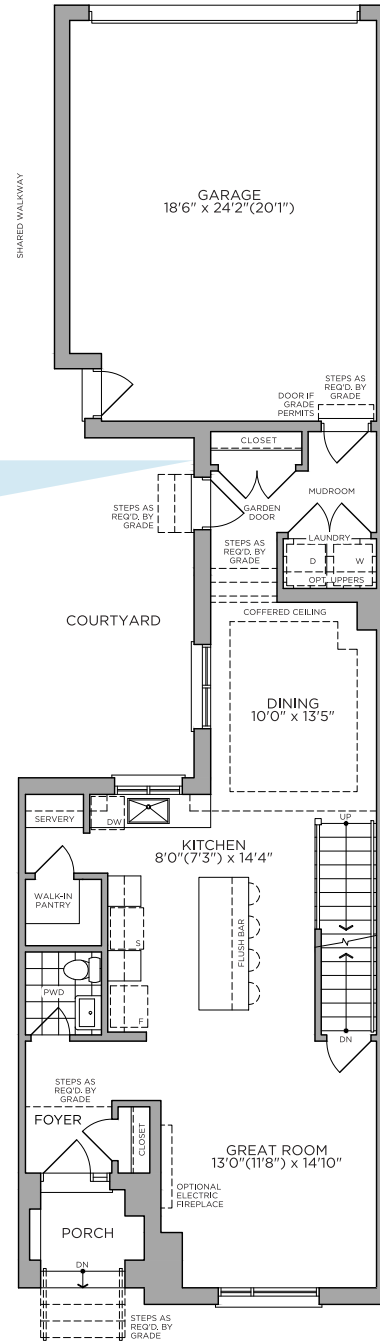

First Floor
ELEVATION A