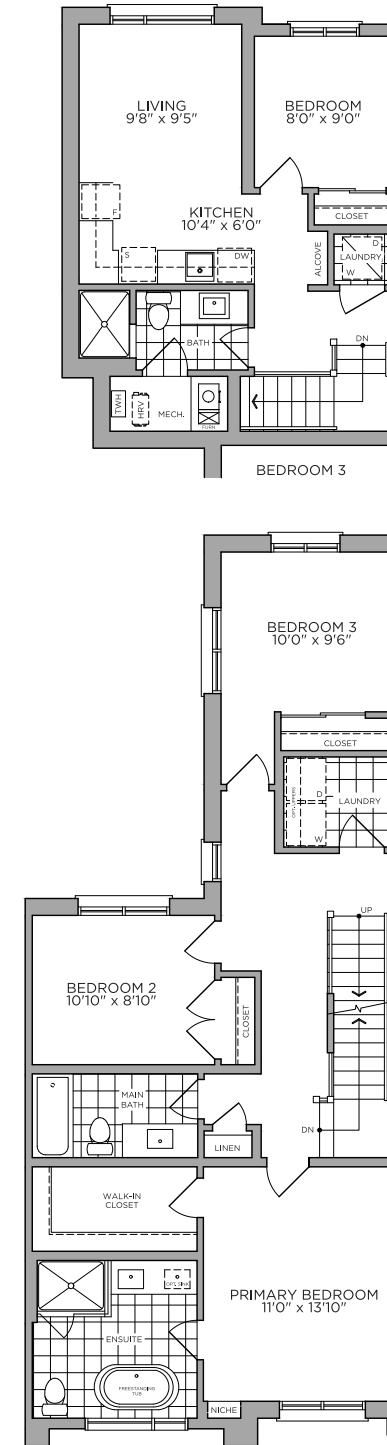

Second Floor
Coach House - ELEVATION A, B