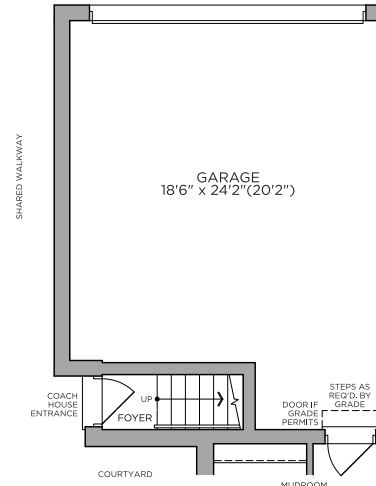

First Floor
Coach House - ELEVATION A, B1, B2