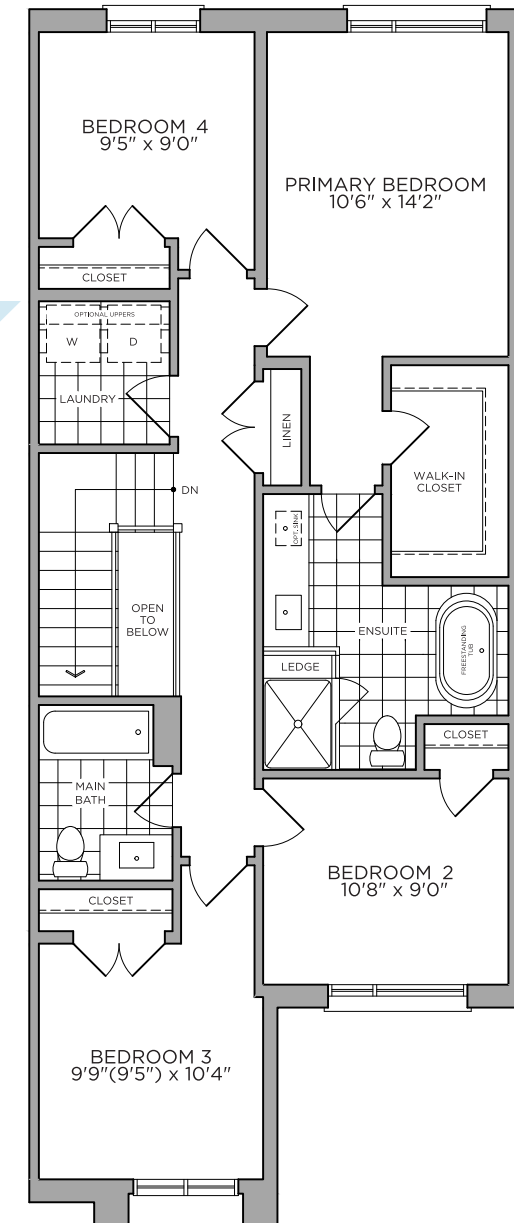

# THE GROVE

- 🏠 1,983 sq.ft.
- 🛏️ 2 baths
- 🛏️ 3 beds
- 🚽 2 powder

*Optional 4 bedroom plan*

Basement  
ELEVATION A, B

First Floor  
ELEVATION A, B

Optional  
Second Floor  
With 12' Sliding Door - ELEVATION A, B

# THE PURE

⊠ 1,840 sq.ft.  
🛏 4 beds

🛁 2 baths  
🚽 1 powder

Basement  
ELEVATION A, B

First Floor  
ELEVATION A

Optional  
Second Floor

With Stacked W/D - ELEVATION A, B

Second Floor  
ELEVATION A