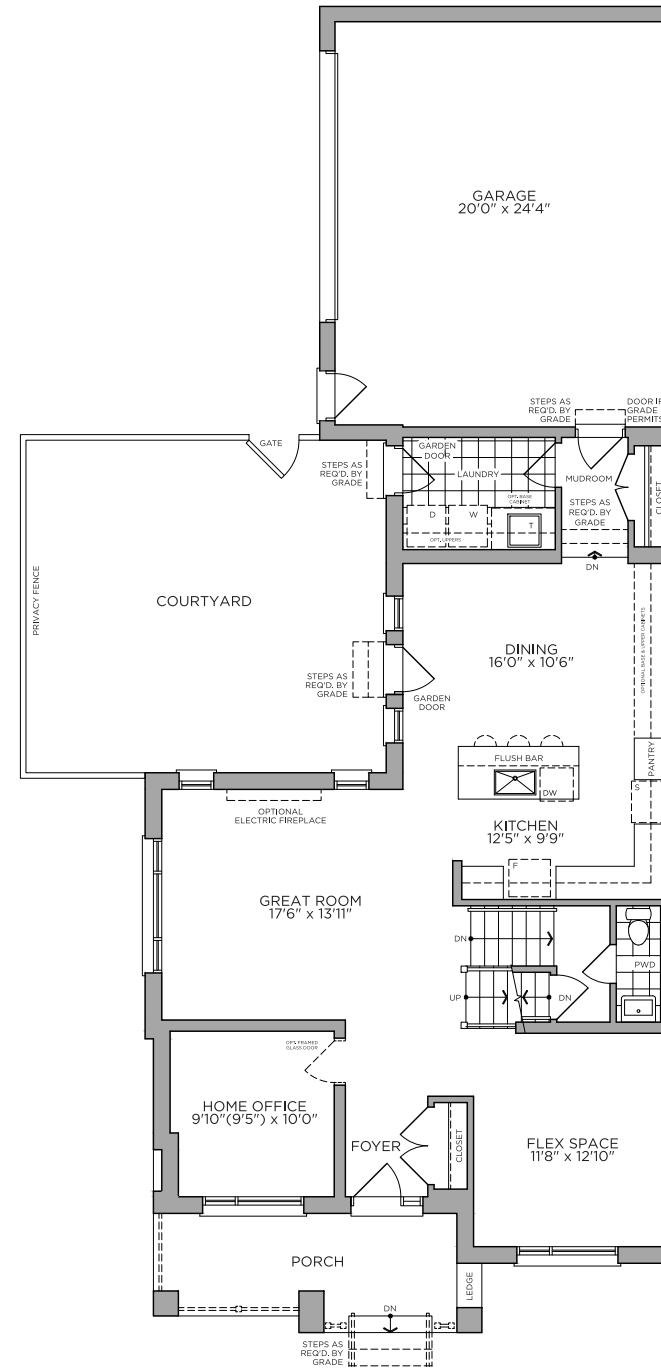

First Floor
ELEVATION A, B