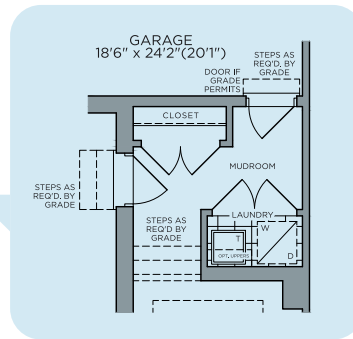

# THE SANCTUARY

- 2,061 sq.ft.
- 3 beds
- 3 baths
- 1 powder

*Optional 4 bedroom plan*

Basement  
ELEVATION A

First Floor  
ELEVATION A

Optional  
First Floor  
With Stacked W/D

Second Floor  
ELEVATION A

Optional  
Third Floor  
Bedroom 4 - ELEVATION A, B1