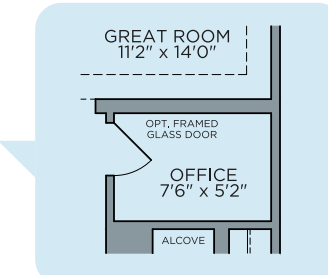

# THE ESSENCE

⊠ 2,010 sq.ft.  
🛏 4 beds

🛁 2 baths  
🚽 1 powder

Basement  
ELEVATION A

First Floor  
ELEVATION A

Optional  
First Floor  
Office In Lieu Of Walk-In Pantry - ELEVATION A, B

Second Floor  
ELEVATION A