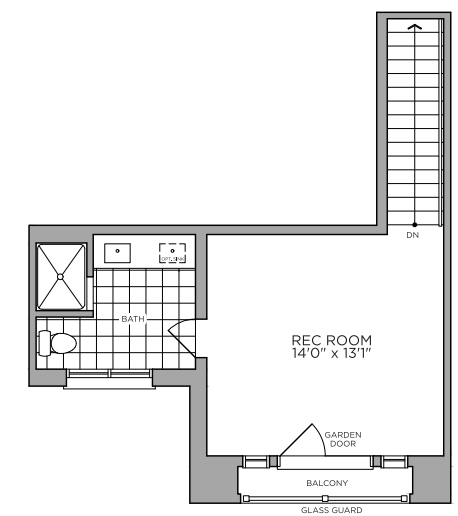

Third Floor
ELEVATION B