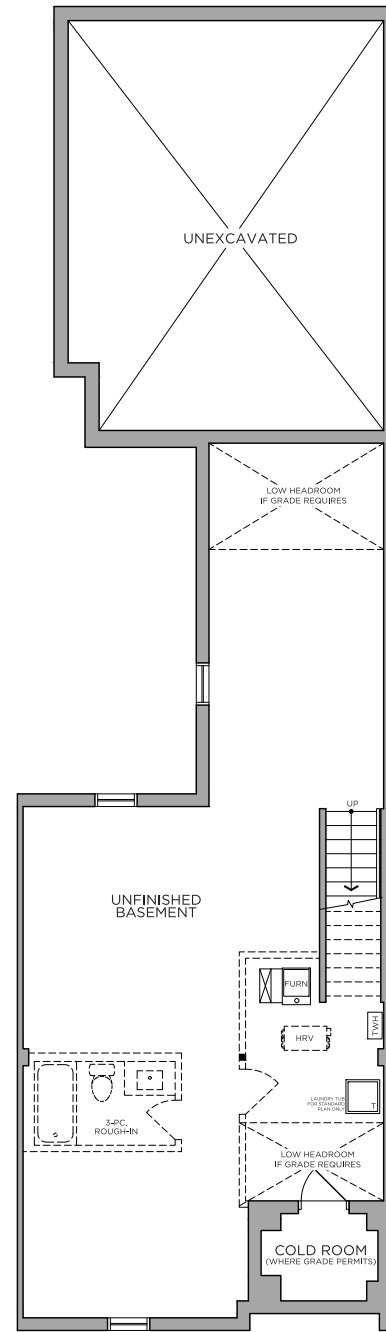

Basement
ELEVATION A, B