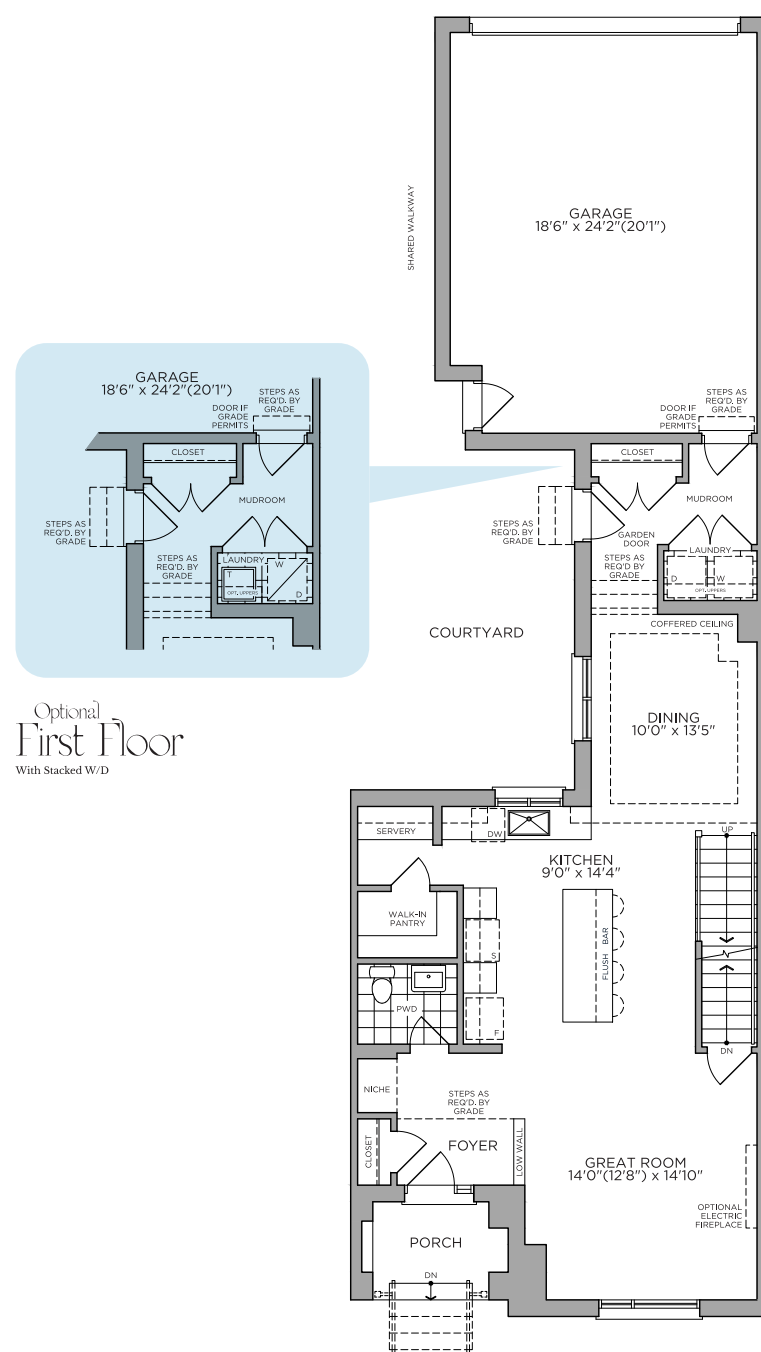

First Floor
ELEVATION B