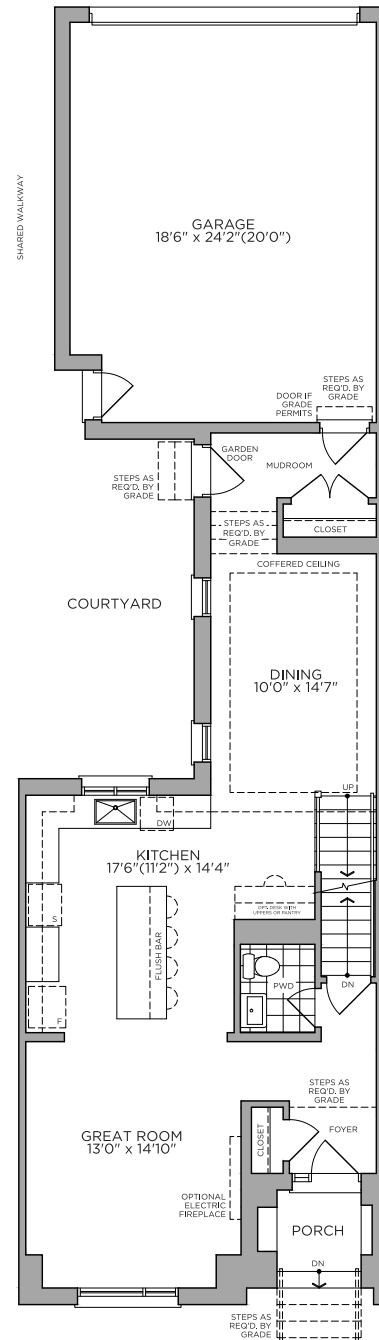

First Floor
ELEVATION A, B