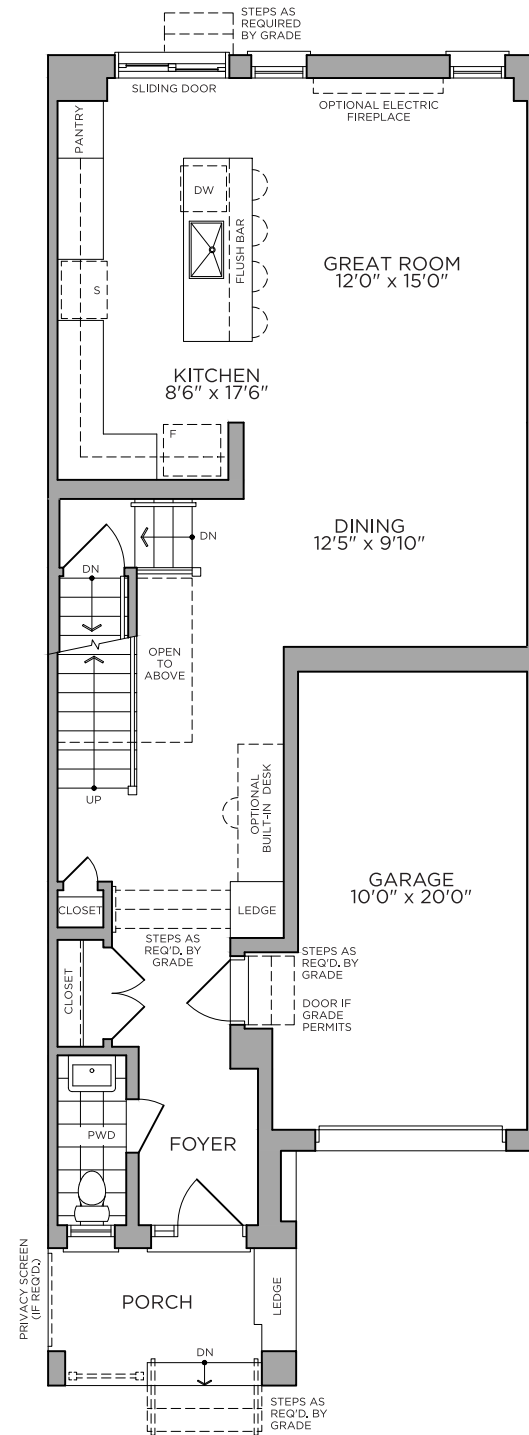

First Floor
ELEVATION A