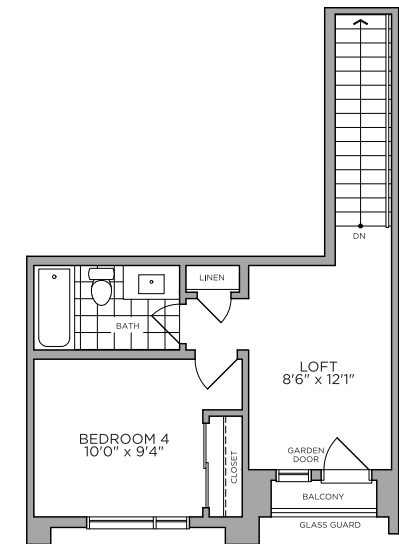

Optional Third Floor
Bedroom 4 - ELEVATION A