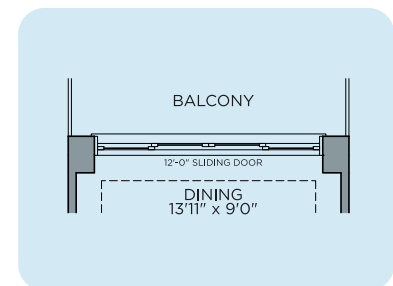

# THE GROVE

- 🏠 1,983 sq.ft.
- 🛏️ 2 baths
- 🛏️ 3 beds
- 🚽 2 powder

*Optional 4 bedroom plan*

Basement  
ELEVATION A, B

First Floor  
ELEVATION A, B

Optional  
Second Floor  
With 12' Sliding Door - ELEVATION A, B