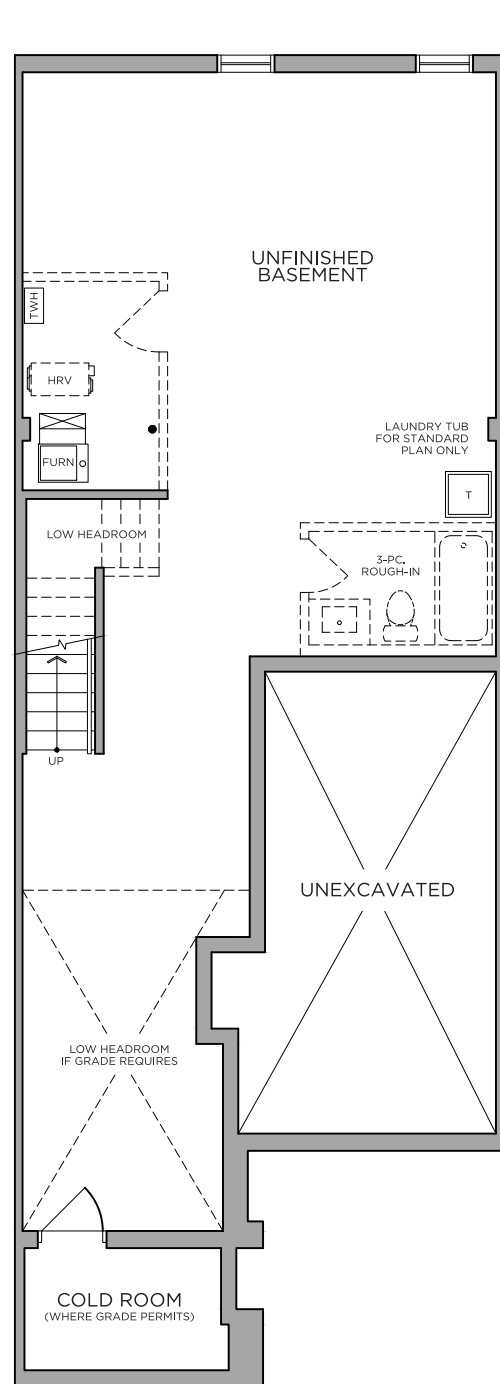

Basement
ELEVATION A, B