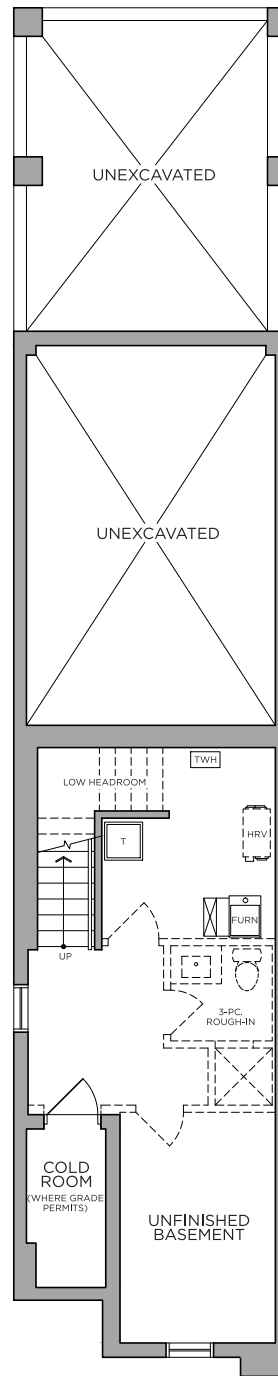

Basement
ELEVATION A, B