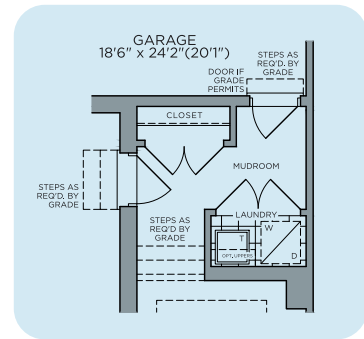

# THE SANCTUARY

With Coach House

🏠 2,573 sq.ft.

🛏️ 4 beds

*Optional 5 bedroom plan*

🚿 4 baths

🚻 1 powder

Basement  
ELEVATION A