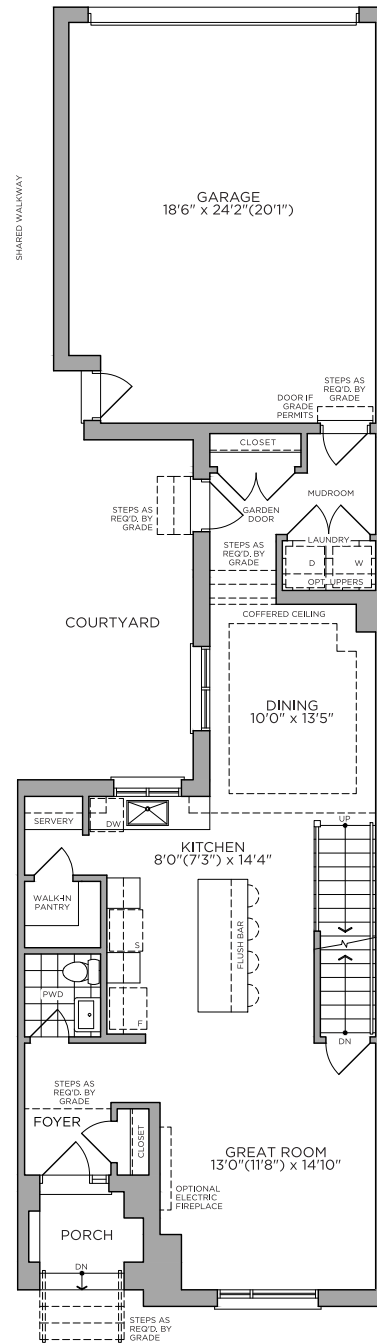

First Floor
ELEVATION A