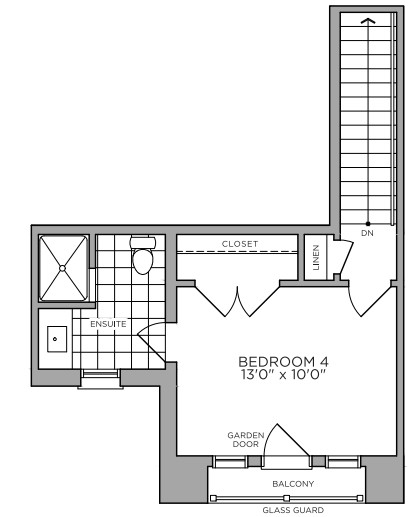

Optional
Third Floor
Bedroom 4 - ELEVATION A, B1