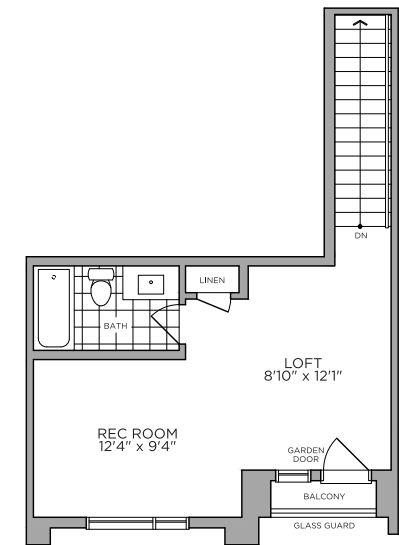

Third Floor
ELEVATION A